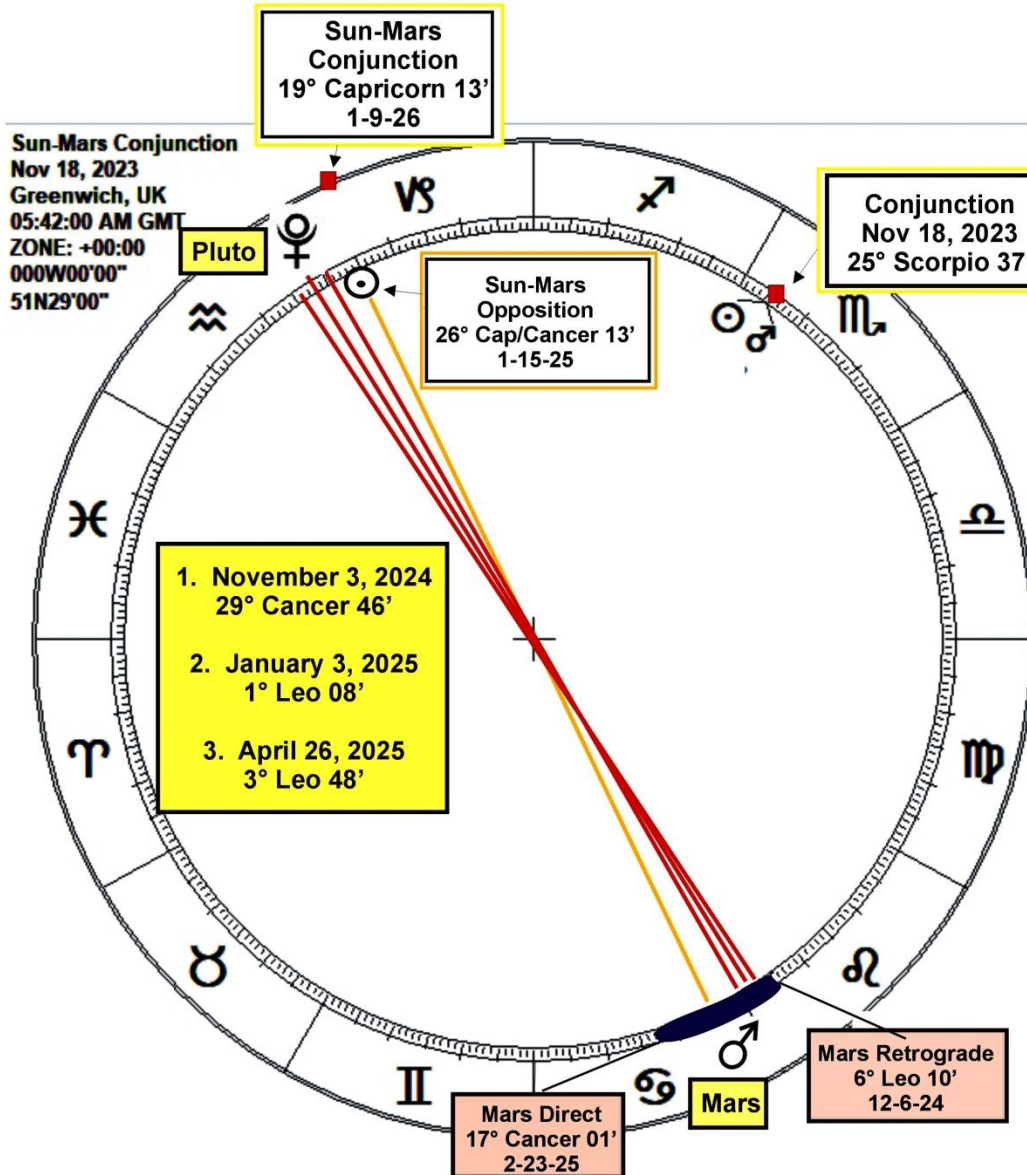

SUN-MARS SYNODIC CYCLE November 2023 to January 2026

THREE MARS-PLUTO OPPOSITIONS