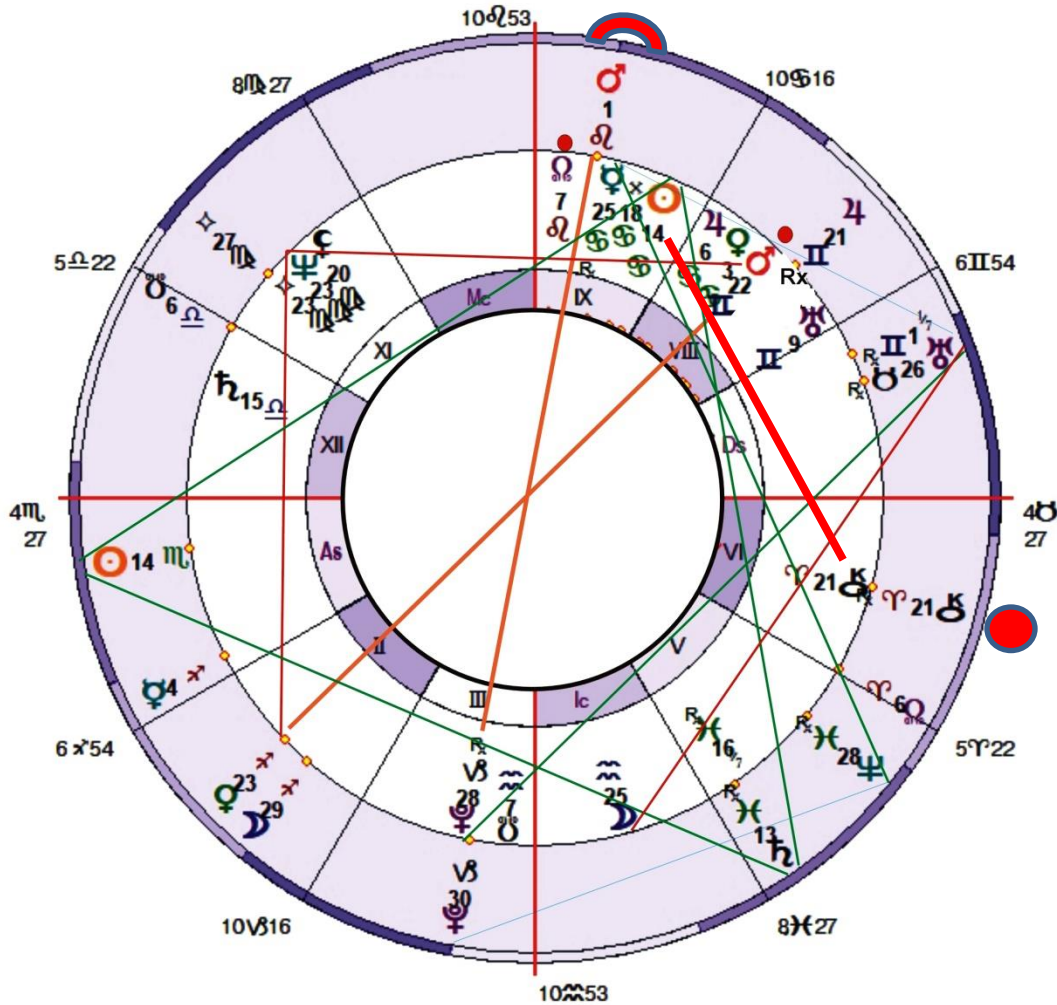

USA 60TH PRESIDENTIAL ELECTION NOVEMBER 5, 2024, 6:00 AM EST

- Chiron Rx 4' to exact Return
- Jupiter Rx 10-9-24 @ 21° 20', USA Mars + 2'
- Mars Rx 12-6 @ 6° Leo to 19° Cancer (sq. Chiron 3x)