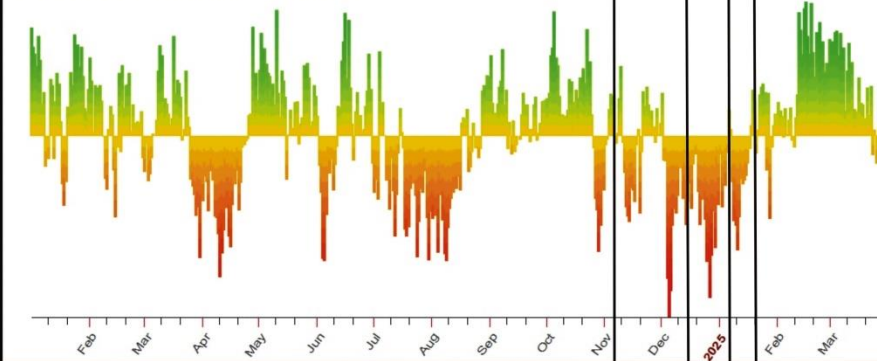

Vice President Kamala Harris