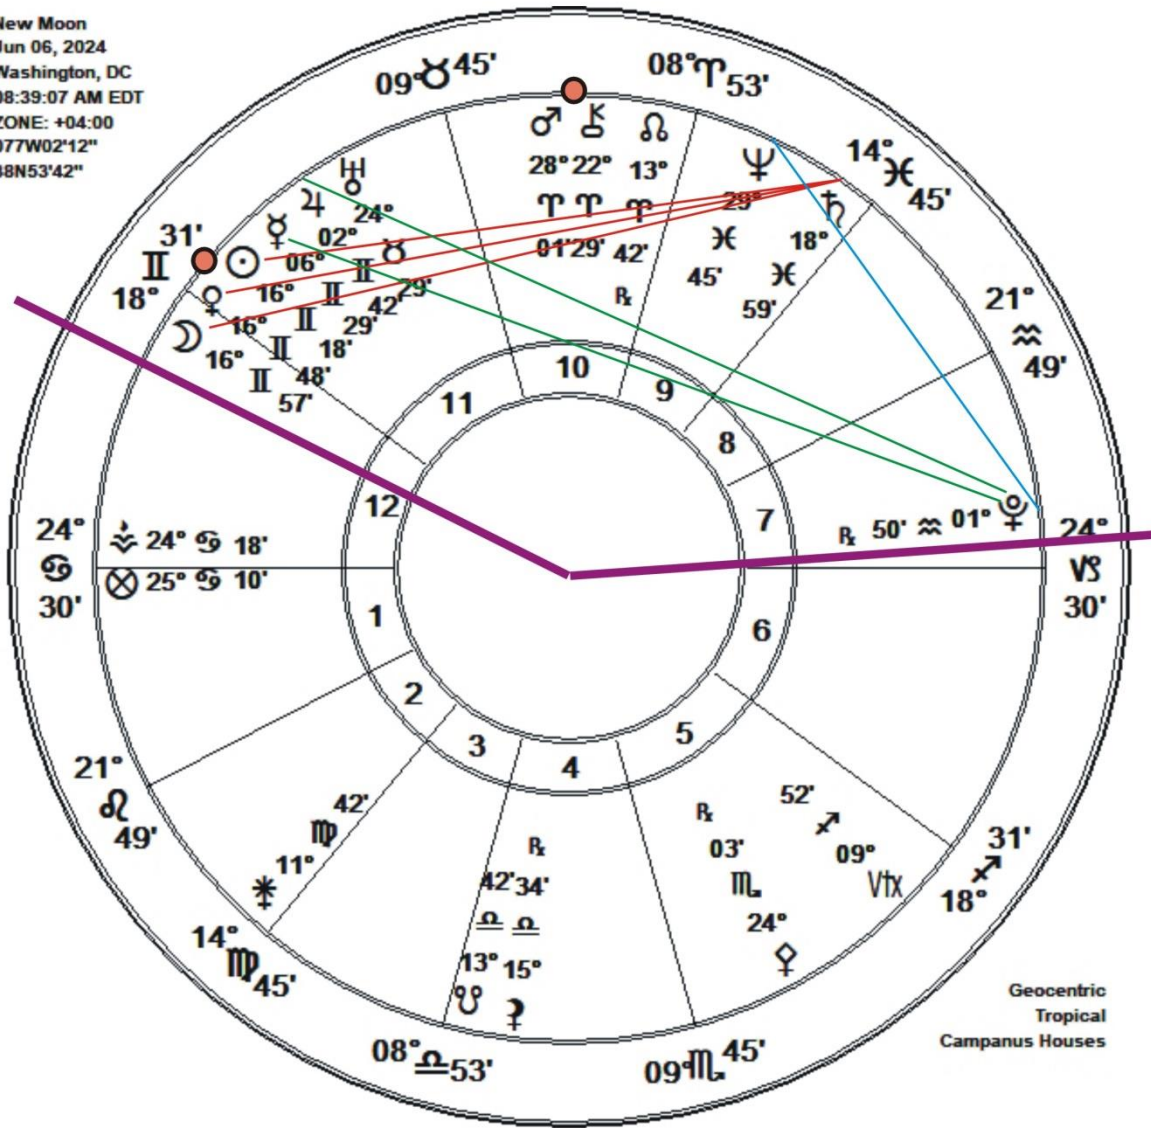

Saturn-Neptune
 0° Aries
 Feb 20, 2026

T Solar Eclipse
 19° Aries
 April 8, 2024

A Solar Eclipse
 10° Libra
 Oct 2, 2024

Pa Solar Eclipse
 29° Virgo
 Sept. 21, 2025

Geocentric
 Tropical
 Campanus Houses

**NEW MOON 16° GEMINI
JUNE 6, 2024**

New Moon
Jun 06, 2024
Washington, DC
08:39:07 AM EDT
ZONE: +04:00
077W02'12"
38N53'42"

Saturn on MC in Minnesota

- East edge Europe/Africa
- Mars-Chiron on IC in Indonesia
- Mars IC runs through Taiwan

NEW MOON 16° GEMINI - JUNE 6, 2024, ASTROCARTOGRAPHY