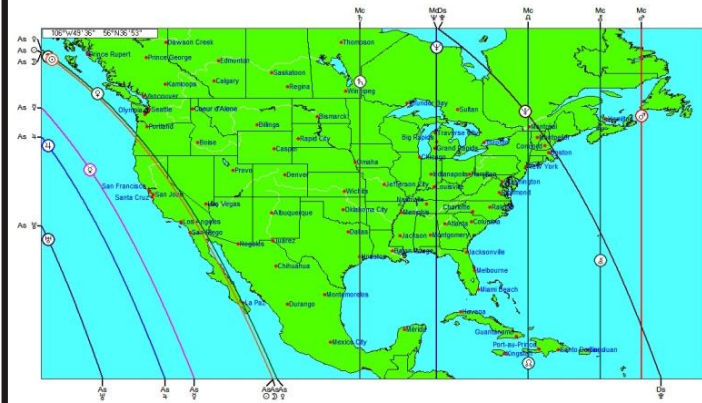

New Moon
Jun 06, 2024
Washington, DC
08:39:07 AM EDT
ZONE: +04:00
077W02'12"
38N53'42"

Saturn on MC in Minnesota

- East edge Europe/Africa
- Mars-Chiron on IC in Indonesia
- Mars IC runs through Taiwan

NEW MOON 16° GEMINI - JUNE 6, 2024, ASTROCARTOGRAPHY