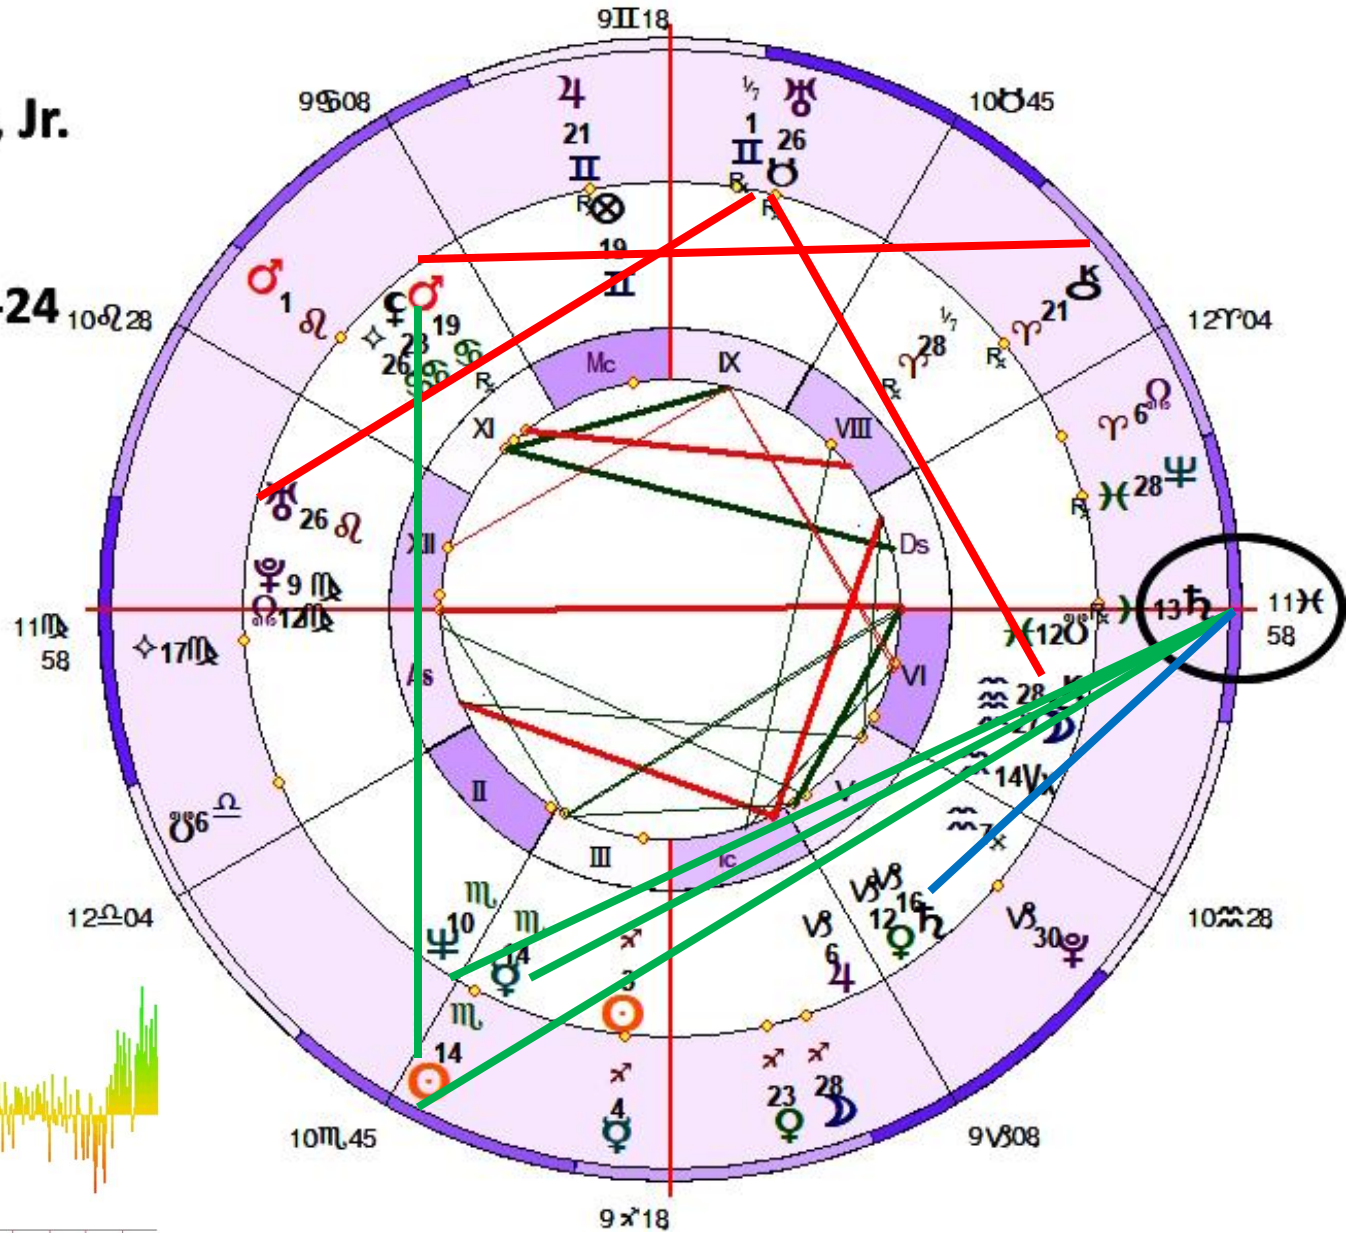

United States of America

USA 60TH PRESIDENTIAL INAUGURATION JANUARY 20, 2025

Nov 5 2024 5:15:18

Robert F. Kennedy, Jr. Transits 11-5-24

Saturn Direct 11-15-24

CHARLIE KIRK (Birth Time Unknown) BLACKBOX GRAPH 2024-JULY 1, 2025