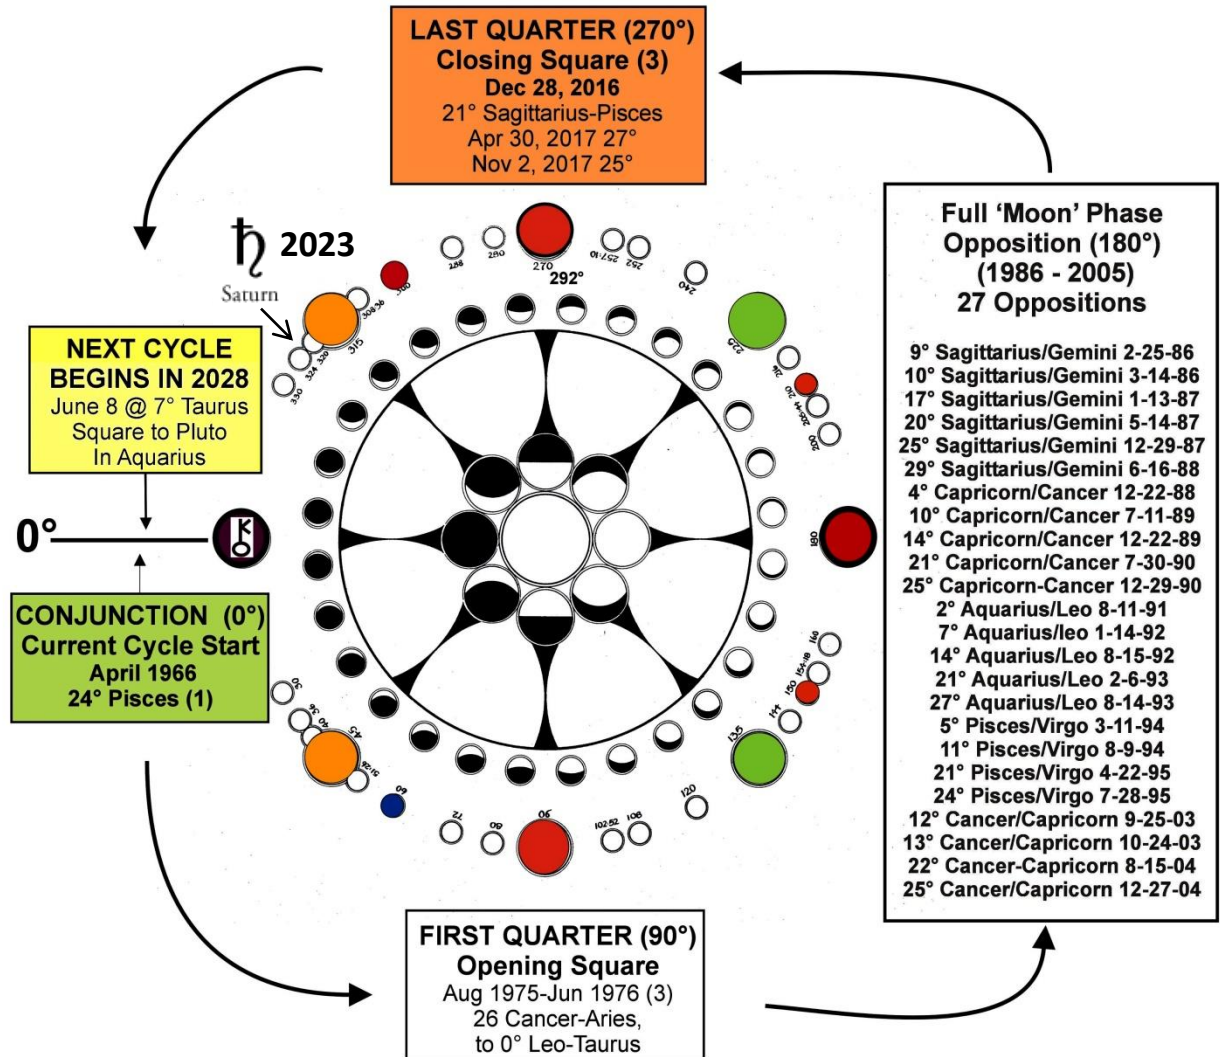

64 to 165 years

Current Saturn-Chiron Cycle 1966 thru 2028

The cyclic, synodic relationship between Saturn and Chiron shows the stark reality of humanity's perpetual WAR AGAINST NATURE. An indicator of the health, balance, respect, unity and integrity of our relationship with the Earth, flora and fauna; ecology, sustainable use of resources; natural medicines; and integration of deep soul senses and instincts, for healthy, happy, balanced living in the natural Paradise of Earth we have been given to inhabit.

Rare conjunction

1672

1820

1966