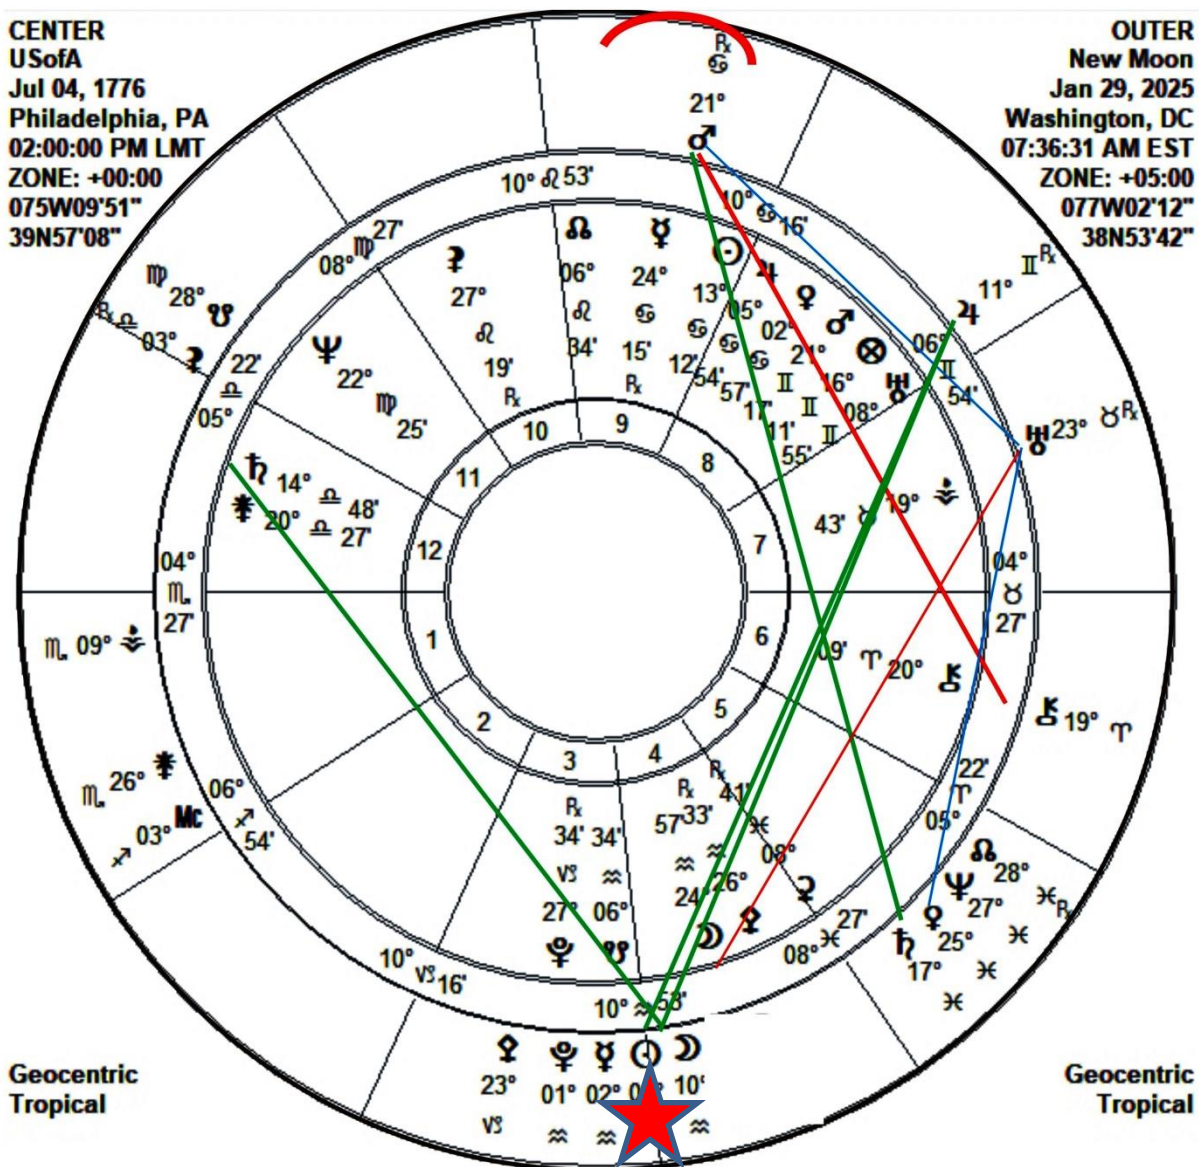

♁

♁

♁

3

♁

♁

NEW MOON AT 10° AQUARIUS JANUARY 29, 2025

New Moon
 Jan 29, 2025
 Washington, DC
 07:36:31 AM EST
 ZONE: +05:00
 077W02'12"
 38N53'42"

Geocentric
 Tropical
 Campanus Houses

NEW MOON AT 10° AQUARIUS
JANUARY 29, 2025

TO USA CHART

CENTER

USofA
Jul 04, 1776
Philadelphia, PA
02:00:00 PM LMT
ZONE: +00:00
075W09'51"
39N57'08"

OUTER

New Moon
Jan 29, 2025
Washington, DC
07:36:31 AM EST
ZONE: +05:00
077W02'12"
38N53'42"

TOTAL LUNAR ECLIPSE MARCH 14, 2025 23° VIRGO 57'

LE 3-14-25
Mar 14, 2025
Washington, DC
02:55:24 AM AST
ZONE: +04:00
077W02'12"
38N53'42"

Mercury at Solar Eclipse
Degree of March 29

TOTAL LUNAR ECLIPSE

MARCH 14,
2025