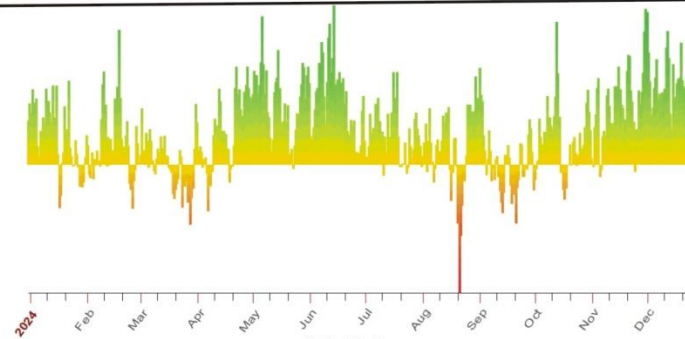

PRESIDENT DONALD J. TRUMP ASTROLOGICAL BLACKBOX GRAPHS, 2020 THRU 2024

2020

2021

2022

2023

2024

2025

January 20