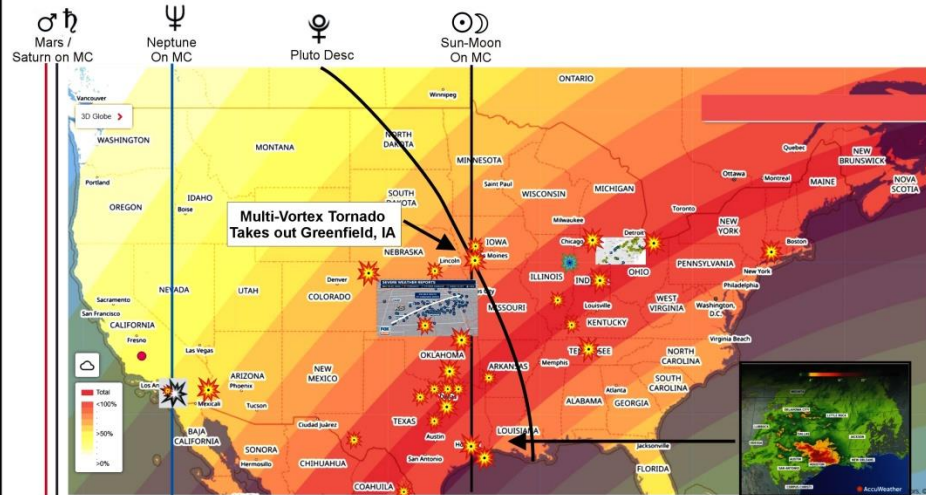

Total Solar Eclipse in Aries, 4-8-24

Shadow Path USA Post Eclipse Events for May 2024

TOTAL SOLAR ECLIPSE - APRIL 8, 2024, SHADOW PATH USA POST-ECLIPSE EVENTS FOR MAY

Aries/Libra Polarity - Fires, Explosions, Large Accidents, Weather and Extra-Normal Seismic and Problematic Events

- Drive-by shooting kills 6 youth in Fort Worth, TX. May 1, 2024
- Tractor trailer crash with thousands of gallons of gasoline explodes and burns, shutting down I-95 in Norwalk, CT. May 2, 2024.
- Eleven inches of rain in 24 hours causes major flooding in southeast Texas, 40 million on alert. May 2, 2024.
- Severe tornado damage in Barnsdall, OK; 5 hit Indiana, 5-7-24.
- Severe tornadoes in southwest Michigan; Portage, Kalamazoo, Coldwater ... 10+ tornadoes, softball-sized hail. 13th consecutive day of tornadoes in U.S. 50 tornadoes across 11 states in 3 days, early 5-8-24. Tornadoes hit mid-Tennessee, Axios and Nashville later, same day.
- RV dealership arson, $1 million+ loss; Santa Fe Springs, CA 5-9-24
- Barge strikes bridge pillar near Galveston, leaving oil spill and closing access to Pelican Island, 5-15-24.
- Cicada Brood Convergence Epicenter, largest since 1803. 🌟
- "Exceptionally strong storm" (derecho) hits Houston and Louisiana, killing 7, over one million lost power, 100 mph winds 5-16-24
- 13 tornadoes in Kansas and Oklahoma. Derecho across Kansas w/100 mph winds and baseball hail 5-19-24 State of Emergency declared in Kansas 5-20-24
- Severe hail storm in northeast Colorado (Yuma) broke all car windshields, and all windows in houses; severe power outages. 5-20-24
- Severe weather w/ 24+ tornadoes hits Wisconsin, Nebraska, and takes out Greenfield, Iowa. 5-21-24
- Campaign stage collapses 9+ dead, 63 injured; Nuevo Leon, Mexico 5-22-24
- High winds and large hail through northern Ohio; "... Never experienced anything like it." 5-23-24.
- Imperial National Wildlife Refuge "Refuge Fire" arson at border between CA and AZ 5-25-24
- Tornadoes hit TX, OK, AR, KY; 15 dead, power out to hundreds of thousands. Six+ tornadoes hit Lake Ray Roberts Marina and northern TX; extensive damage to marina, Rvs, 38,000 without power, 200+ homes lost; State of Emergency declared for Kentucky. 21+ dead. 5-26-24.
- Farina Farms poultry 'farm' fire in Marion County, IL; 1.2 million chickens total loss. 20-30 fire departments responded. 5-29-24
- 50-degree temperature drop and two feet of hail in Marathon, flooding near Houston, Texas 5-30-24.
- Baseball-sized, largest hail in 35 years in Denver "pounding for almost an hour." 5-30-24
- Two water mains break in Atlanta, GA impacting businesses and residents for several days 5-31-24