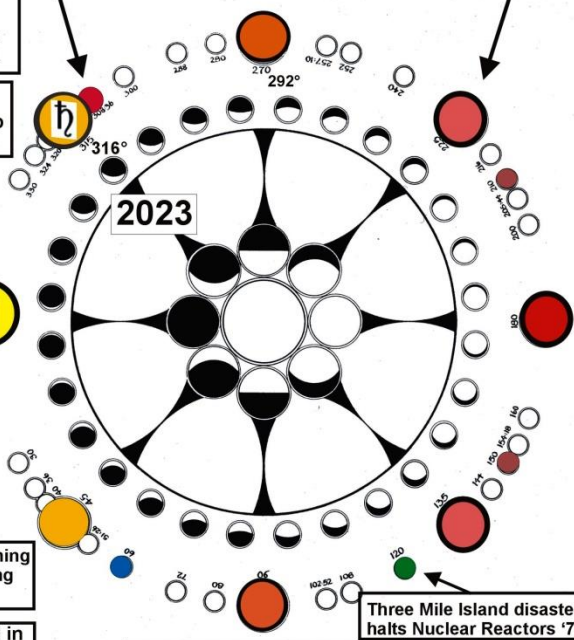

Full 'Moon' Phase - Opposition (180°)
(1986 - 2006) 27 Oppositions

- 9° Leo/Aqu 6-20-06 - US Food, Conservation Energy Act; 66th Whaling
- 6° Leo/Aqu 2-19-06 - Panama ship dumps 500 tons of toxic waste
- 0° Leo/Aqu 7-21-05 - Malaysian Haze (toxic pollution emergency)
- 25° Can/Cap 12-27-04 - Kyoto Protocol, 2-05
- 22° Can-Cap 8-15-04 - Intl. Law Assoc. Adopts Berlin Rules on Water...
- 13° Can/Cap 10-24-03 - 1979 Transboundary Air Pollution enforced
- 12° Can/Cap 9-28-03 - **EUROTOX (41st Congress of European Soc...)**
- 12° Can/Cap 9-25-03 - Factory Farming begins to "pay off"
- Telecom Act of 1996; Wifi Alliance - 1999; Fracking takes off 2000
- 24° Pis/Vir 7-28-95 - GMO corn approved with BT Toxin 1996
- 21° Pis/Vir 4-22-95 - First insecticide producing crop FDA approved
- 11° Pis/Vir 8-9-94 - Bottled water consumption with BPA+ grows
- 5° Pis/Vir 3-11-94 - P&G develops beta-cyclodextrin - Febreze
- 27° Aqu/Leo 8-14-93 - Taejon Expo "green deal"
- 21° Aqu/Leo 2-6-93 - Texaco forced to clean up Lago Agrio
- 14° Aqu/Leo 8-15-92 - World's first commercial text message
- 7° Aqu/Leo 1-14-92 - First GMO food crop approved by USDA.
- 2° Aqu/Leo 8-11-91 - Gulf War Oil Spill (Iraq dumps 4 million barrels)
- 25° Cap/Can 12-29-90 - US Oil Pollution Act 8-90; Tallores Decl.
- 14° Cap/Can 7-30-90 - Five million cell phone subscribers
- 21° Cap/Can 12-22-89 - Cell tower proliferation begins in earnest
- 10° Cap/Can 7-11-89 - Telecoms join forces to develop Blue Tooth
- Exxon Valdez oil spill 104,000 tons 3-4-89
- 4° Cap/Can 12-22-88 - Pthalate in toys declared Safe by US CPSC/DINP
- 29° Sag/Gem 6-16-88 - China-Australia Migratory Birds Agreement
- 25° Sag/Gem 12-29-87 - One million cell phone subscribers
- 20° Sag/Gem 5-14-87 - First GMO crops using recombinant DNA
- 17° Sag/Gem 1-13-87 - Sandoz Chemicals Spill 11-1-86
- 10° Sag/Gem 3-14-86 - Chernobyl Disaster 4-26-86
- 9° Sag/Gem 2-25-86 - Northern River Reversal abandoned in Russia

FIRST QUARTER (90°)
Opening Square
Aug 1975-Jun 1976 (3)
26 Cancer-Aries,
to 0° Leo-Taurus

USA spends BILLIONS to start-up mRNA research - 1985.

NOAA, NASA, and Hadley CRU start faking Global Avg. Surface Temps to create the appearance of Global Warming trends in 1979.

CFL Lightbulbs to market - 1985.

HFCS in Coke & Pepsi - 1984

1st GMO medication - 1982.

- Roundup Pesticide w/Glyphosate Marketed
- Un-checked Nigerian Oil Spills Begin