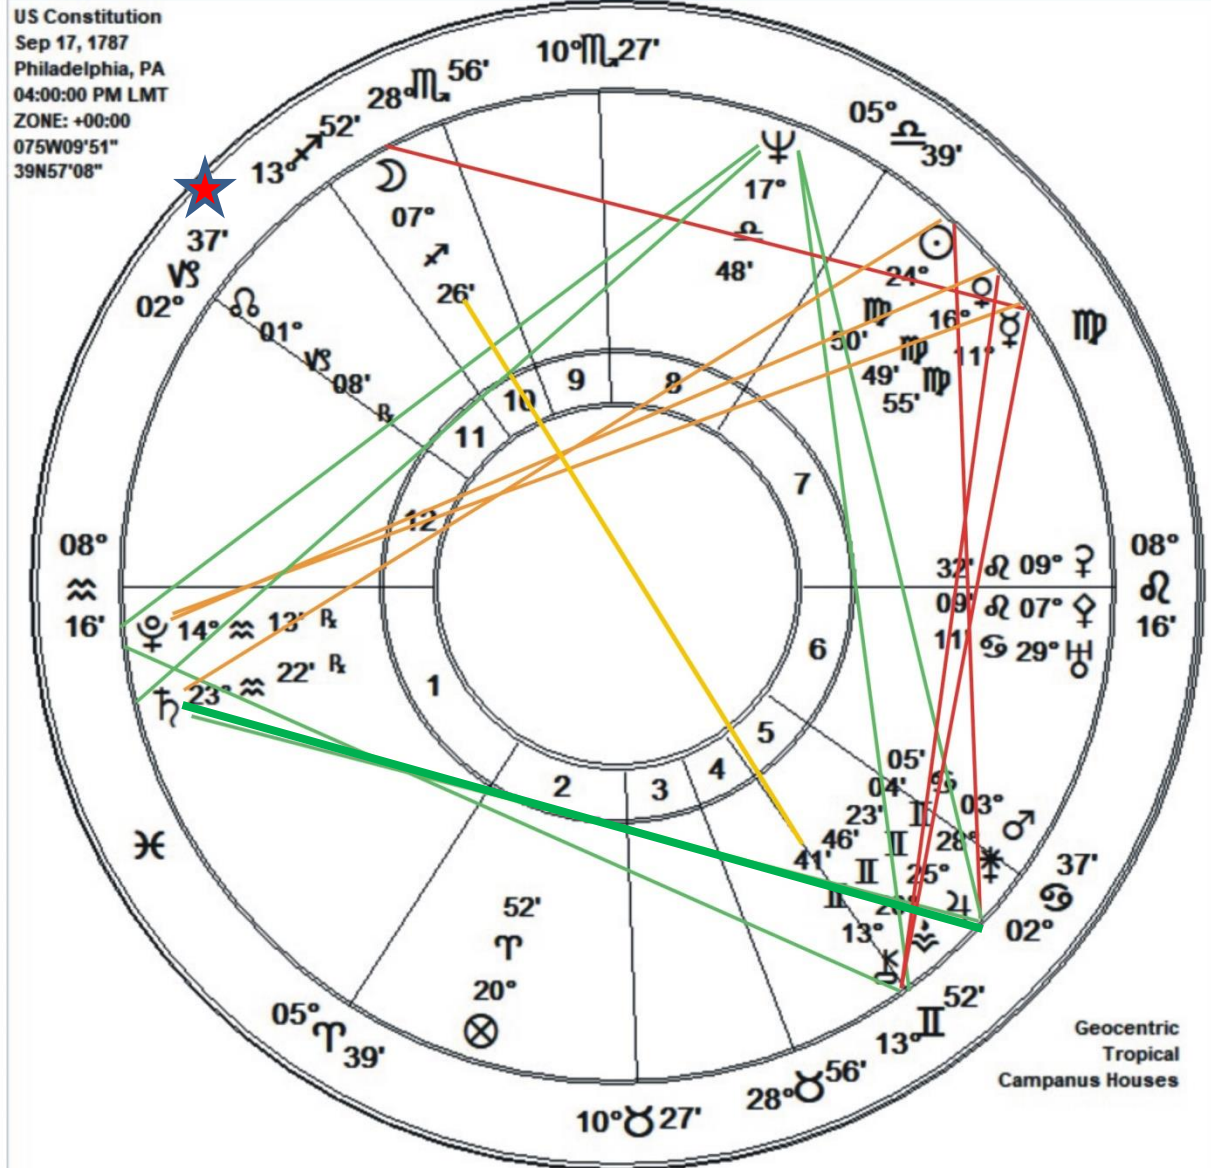

Hebrew culture: Will of G-d seeded on Earth.

Astrology Chart of the UNITED STATES CONSTITUTION

★ JUPITER-SATURN
CONJUNCTION

November 5, 1782

28° Sagittarius 05'

(11 years after
July 4, 1776)

2024 – A RECORD YEAR OF 65 ELECTIONS WORLDWIDE