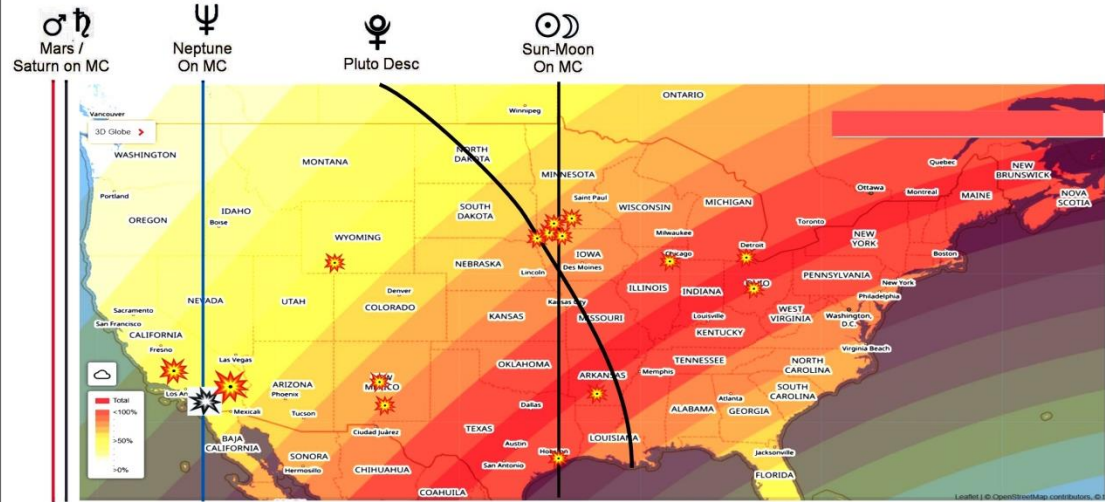

Aries/Libra Polarity - Fires, Explosions, Large Accidents, Weather and Extra-Normal Seismic and Problematic Events

Total Solar Eclipse in Aries, 4-8-24

Shadow Path USA Post Eclipse Events for June 2024

- Petro dollar agreement expires; June 8, 1974 to June 9, 2024 →
- Flooding in Sarasota, FL 8+ inches in three hours; June 11-24
- South Florida multiple cities get 2+ feet of rain. Broward, Collier, Lee, Miami Dade, Sarasota counties in state of emergency.
- Post Fire, Gorman CA; 15,690 acres. June 15-18, 2024
- Nine shot at splash park in Rochester Hills, MI, 8 wounded, one critical; June 15, 2024
- Twelve-year-old, Jocelyn Nungaray murdered by two illegal immigrants from Venezuela in Houston, TX; June 16, 2024.
- South Fork and Salt Fires -- ARSON -- 23,000 acres and 1,400 structures. June 18-21, 2024
- Six-to-eight inches of rain with large hail stranded motorists in Willard, NM June 19, 2024.
- Train derailment and bridge destroyed in Rock Springs, WY; June 19, 2024
- Shooting in Fordyce, AR; 14 shot, 4 killed, 8 critical, 2 police officers. June 21, 2024
- Twelve inches of rain in 24 hours in Sioux City and train bridge breaks between S. Dakota and Iowa; Evacuations and Governor declares disaster. June 22, 2024
- Ten people shot in Columbus, OH; June 23, 2024
- Oil tanker burned with two other vehicles in Lee County, TX; June 23, 2024
- Record flooding in NW Iowa including Spencer on the Des Moines River, "severe, widespread devastation," per Governor. 1,000 needed shelter, 1,900 properties damaged. Some areas 15+ inches in two days. Sewage system failures and clean water problems. Flooding also in southern Minnesota, and South Dakota has statewide emergency. June 22-23, 2024
- Flood waters break around dam in Rapidan, MN; June 24, 2024 Flash flood warning for Blue Earth and power out.
- Train derailment in Matteson, IL; car leaking, small evacuation. June 26, 2024
- Windom, MN flooded; June 26, 2024
- Twenty-two counties in Minnesota declared flood disaster areas for emergency funding. June 29, 2024.
- Severe flooding in New Mexico; Albuquerque, Santa Fe, Las Vegas, and "complete devastation" in Ruidoso. 20,000 without power. June 30, 2024