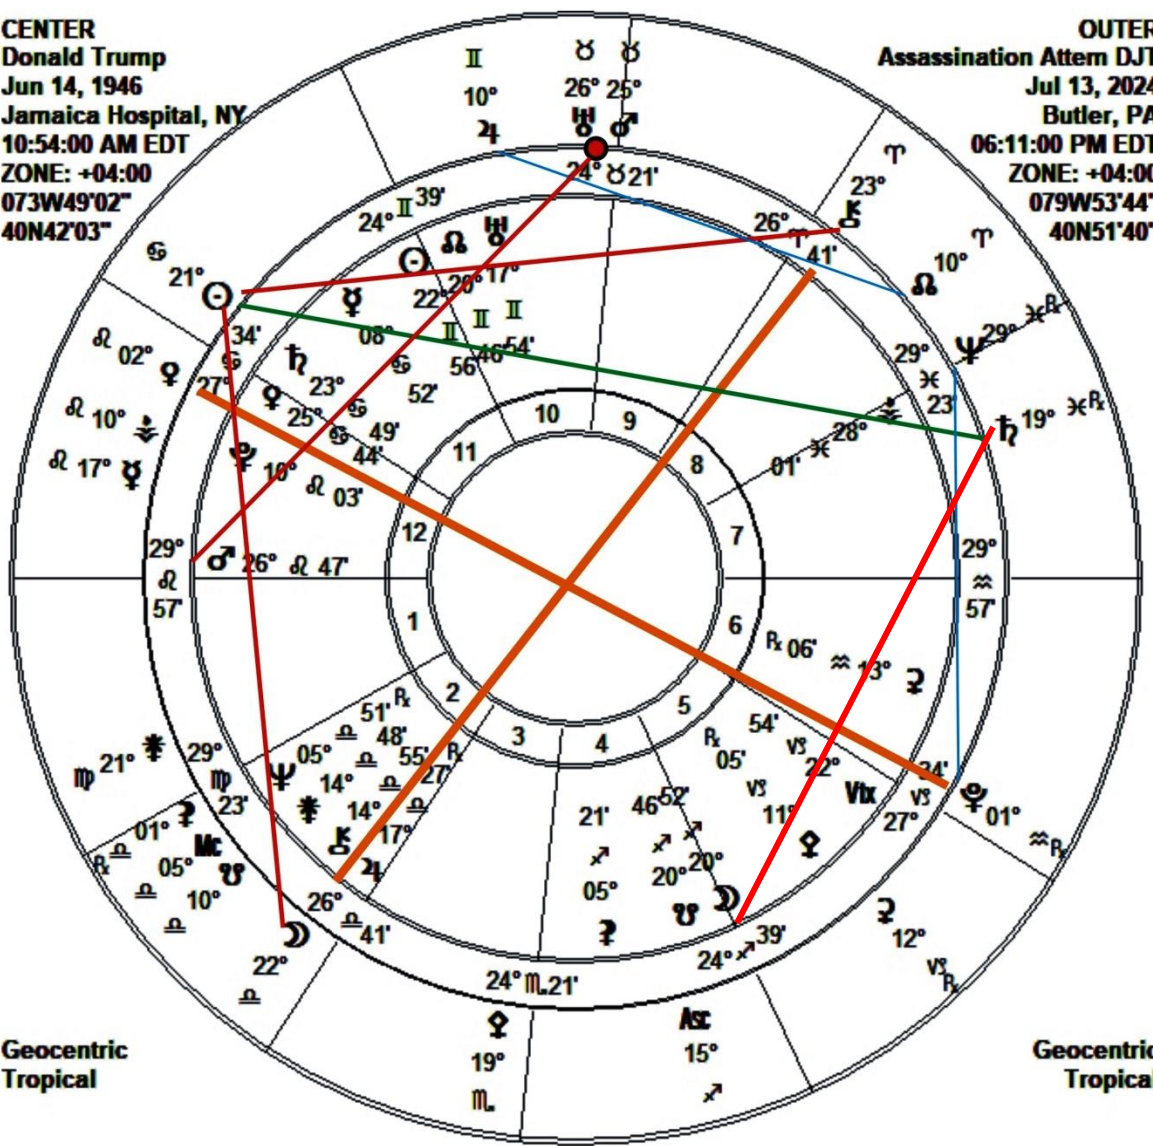

PRESIDENT DONALD J. TRUMP ASSASSINATION ATTEMPT, JULY 2024

CENTER
Donald Trump
Jun 14, 1946
Jamaica Hospital, NY
10:54:00 AM EDT
ZONE: +04:00
073W49°02"
40N42°03"

OUTER
Assassination Attem DJT
Jul 13, 2024
Butler, PA
06:11:00 PM EDT
ZONE: +04:00
079W53°44"
40N51°40"

Geocentric
Tropical

Geocentric
Tropical