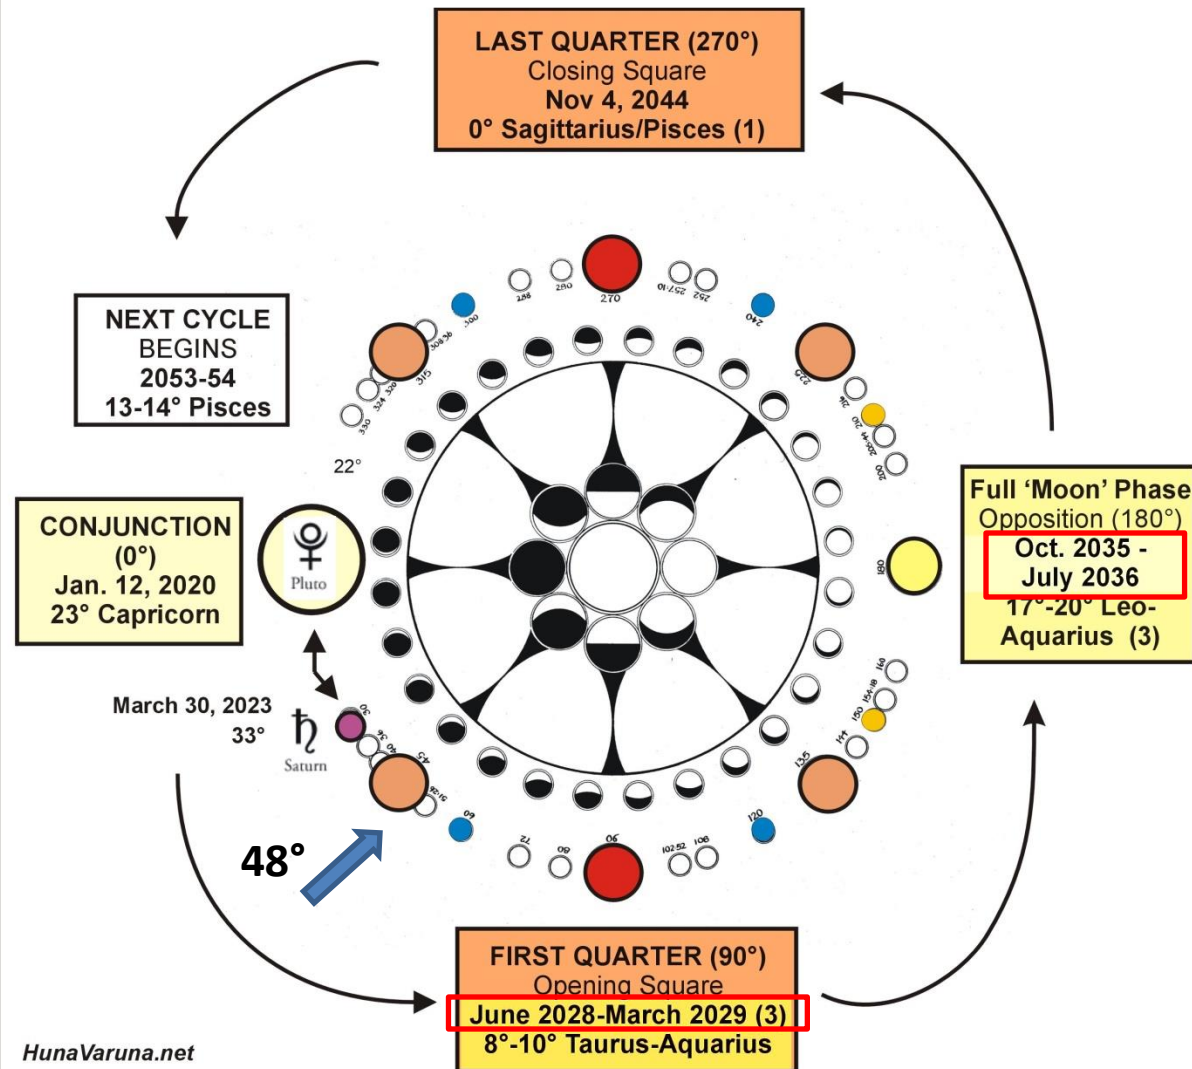

SATURN-PLUTO CONJUNCTION JANUARY 12, 2020

Saturn-Pluto Conj 2020
Jan 12, 2020
Washington, DC

Lunar Eclipse 1-10-20 T
20° Cancer

Note:
Sun/Ceres/Saturn/Pluto/
Mercury conjunct at PLUTO
AND SATURN'S SOUTH NODES.
Stress portent for grain and
food during the next 33-year
cycle **started** January 12, 2020
(til 2053) ; two days after a
Total Lunar Eclipse in Cancer.

SATURN-PLUTO CONJUNCTION - January 12, 2020

Astrocartography

Blackbox Graph 2020-Feb. 2021 - United States of America (4° Scorpio Rising)

This Blackbox Graph uses a natal horoscope as the basis, working with six bell curve formats to calculate results based on 760 astrological factors.