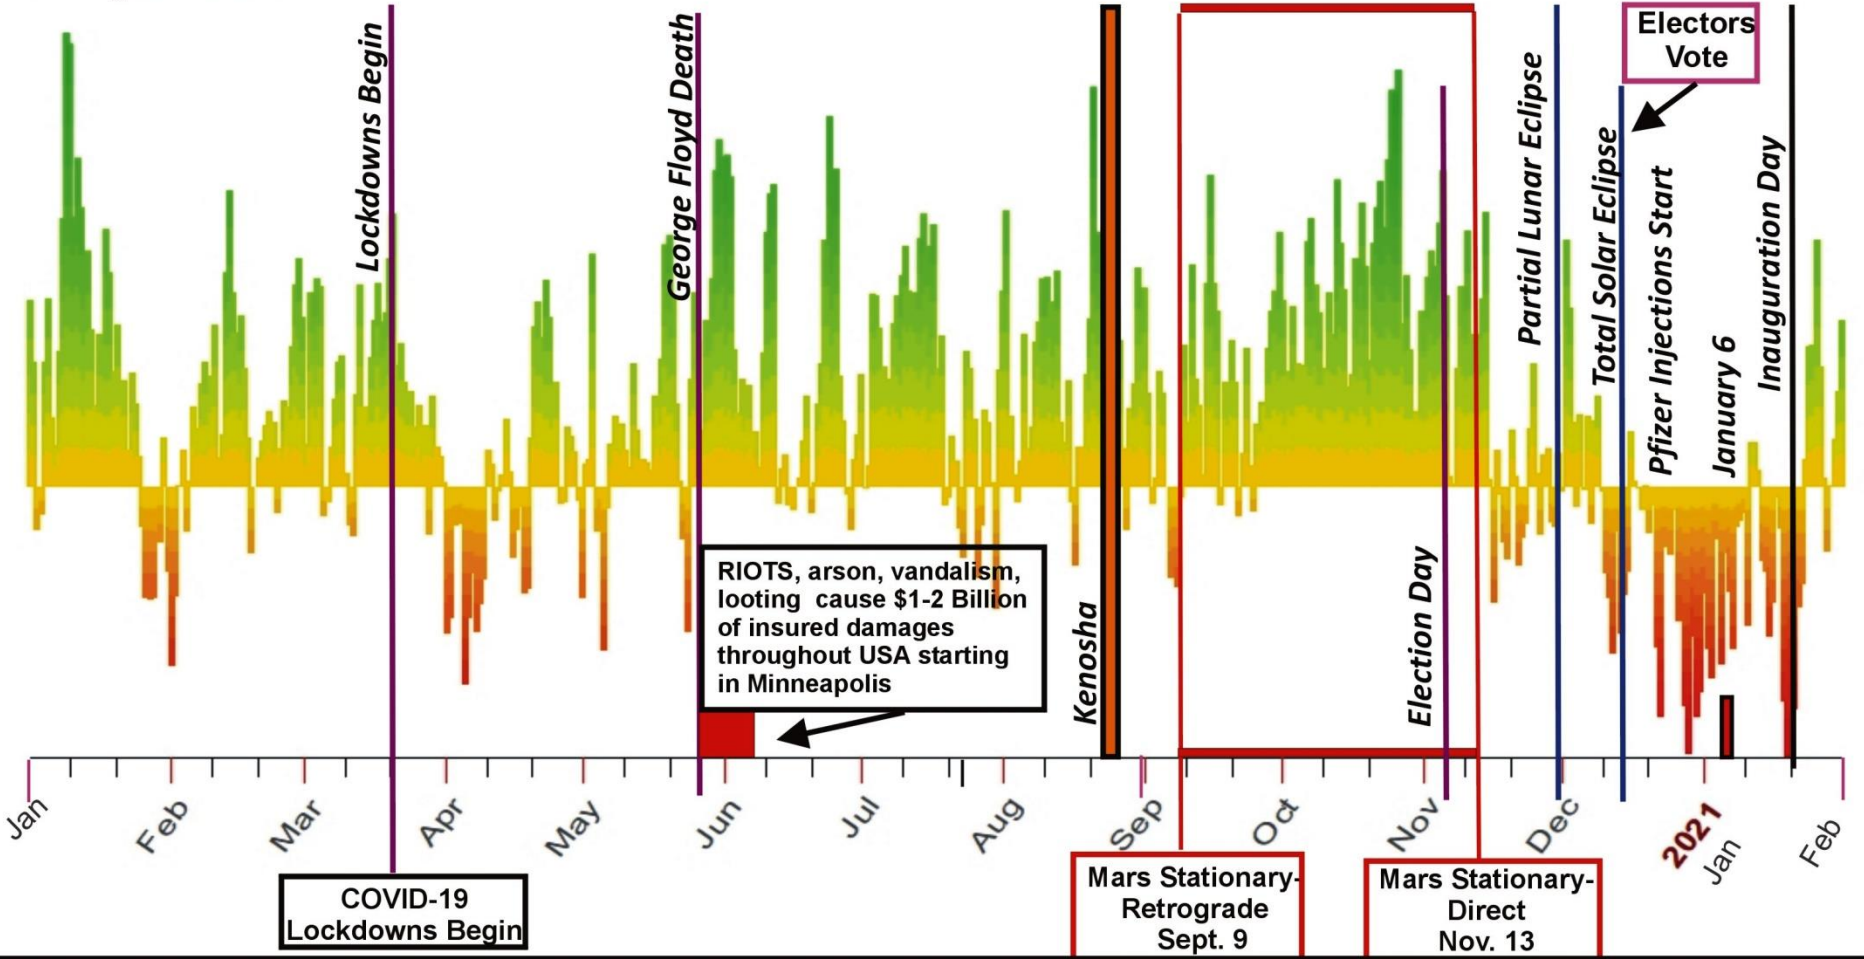

Often marks great contractions, power and survival struggles, and wars that rebalance unjust conditions and situations world-wide.

SATURN-PLUTO SYNODIC CYCLE

(About 33 years)

Cold periods historically accompany the flashpoints.

SATURN-PLUTO CONJUNCTION - January 12, 2020

Astrocartography

Blackbox Graph 2020-Feb. 2021 - United States of America (4° Scorpio Rising)

This Blackbox Graph uses a natal horoscope as the basis, working with six bell curve formats to calculate results based on 760 astrological factors.