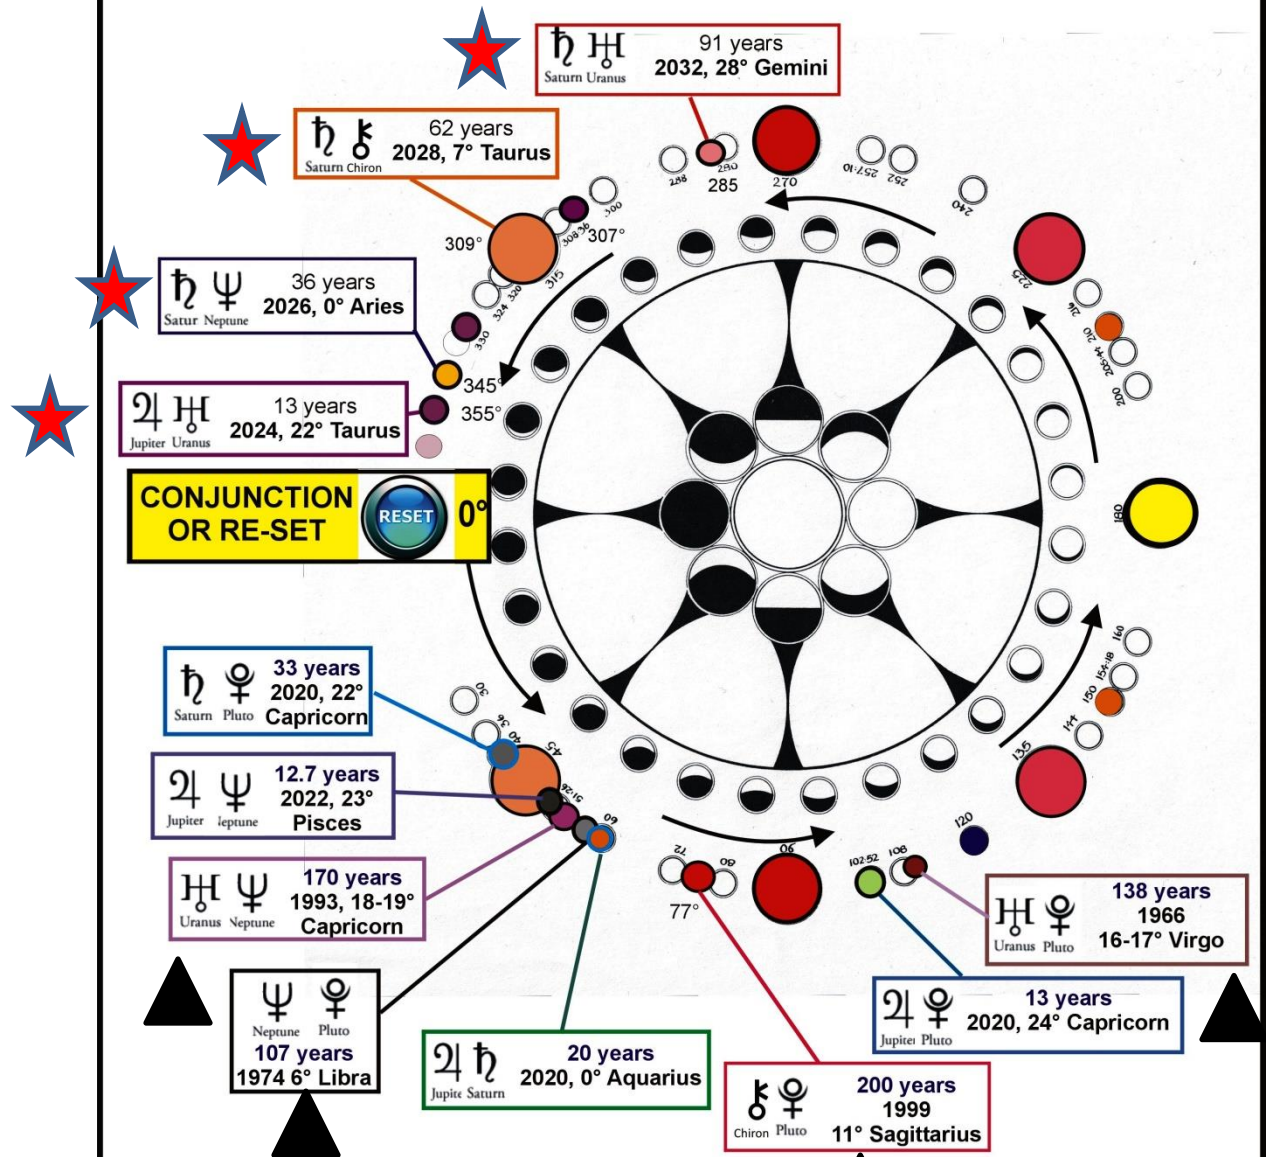

**EIGHT
PLANETARY
PAIRS RE-
SET IN THIS
TURN OF
THE AGE**

**FOUR DO
NOT, AS
THEY ARE
LONGER-
TERM
CYCLES**

**OUTER PLANET PAIRS
SYNODIC PHASE RELATIONSHIPS
MARCH 19, 2024**

Source: HunaVaruna.net, shared freely