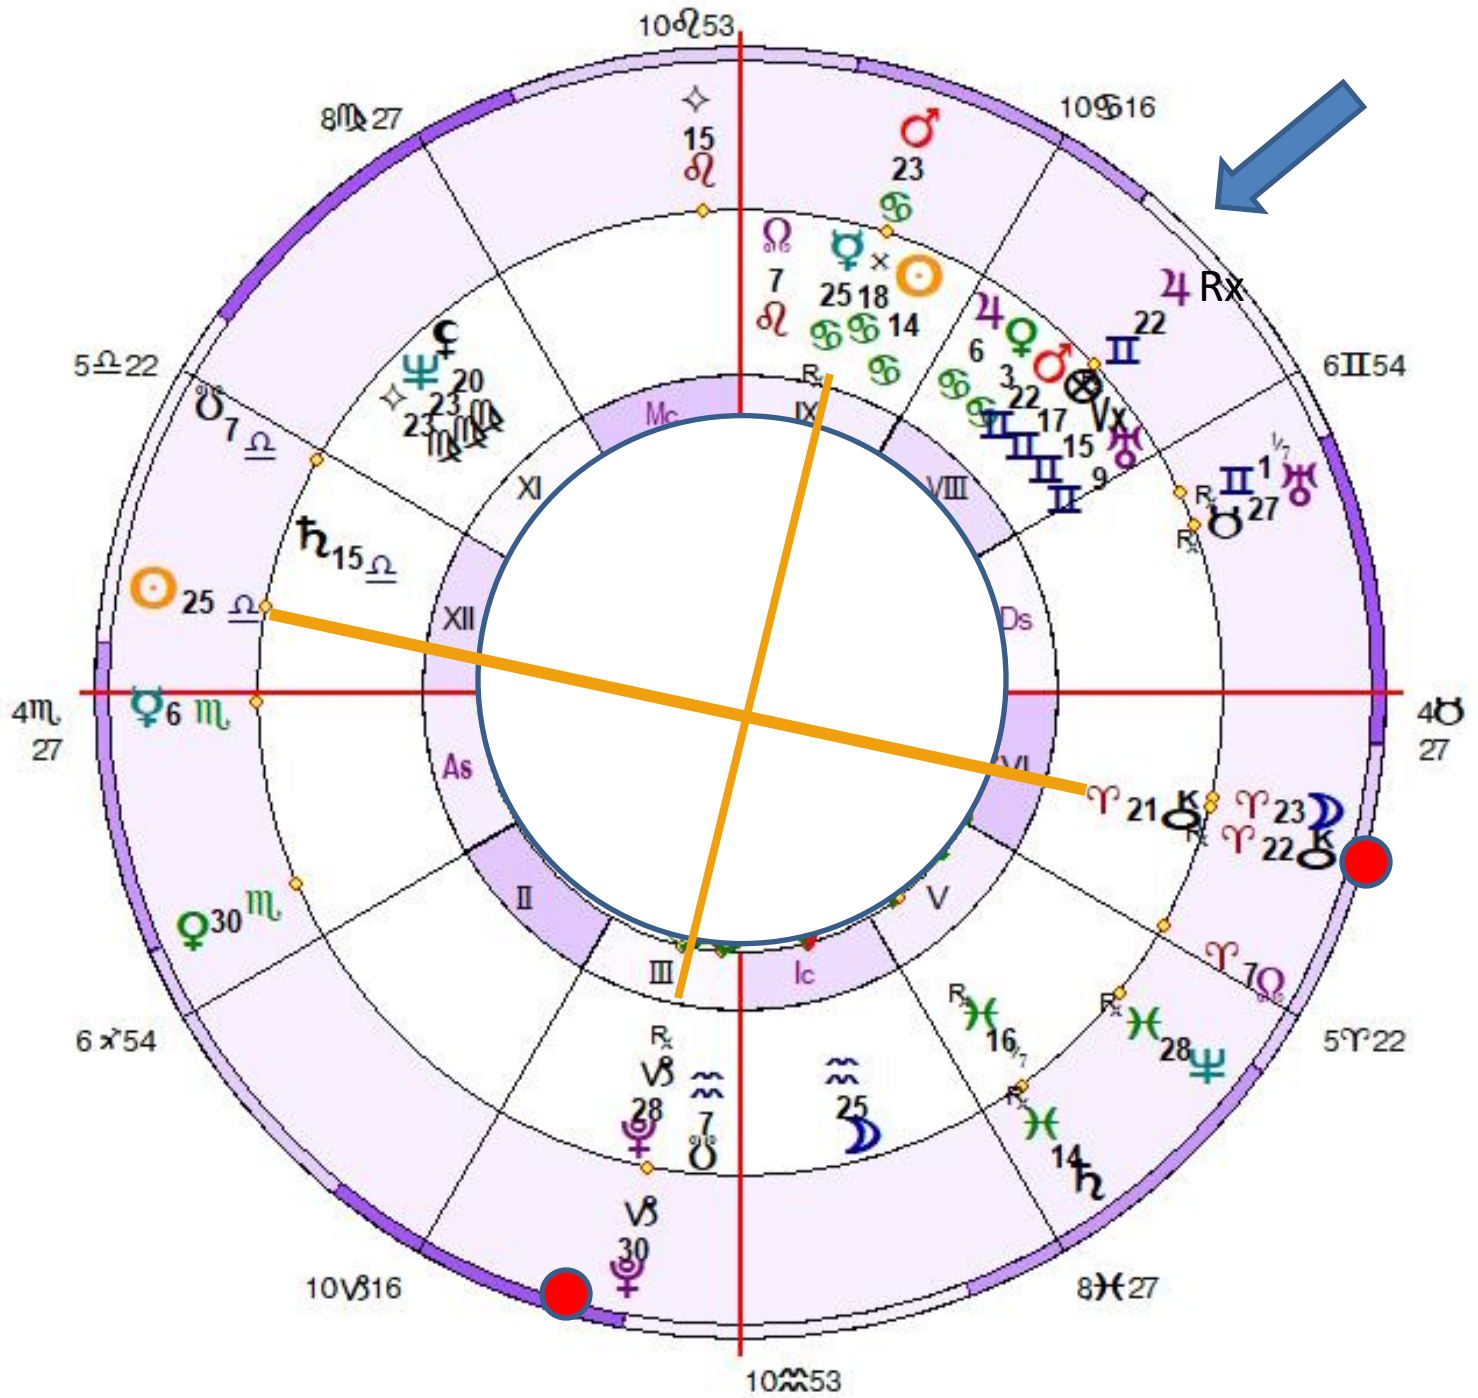

Full Moon
Oct 17, 2024
Washington, DC
07:27:42 AM EDT
ZONE: +04:00
077W02'12"
38N53'42"

Geocentric
Tropical
Campanus Houses

**ARIES
FULL
MOON**

**OCTOBER
17, 2024**

**TO
USA
CHART
(CENTER
RING)**

SUPER FULL MOON OF ARIES OCTOBER 17, 2024

Full Moon
Oct 17, 2024
Washington, DC
07:27:42 AM EDT
ZONE: +04:00
077W02'12"
38N53'42"

YOD
FORMATION

Powerful
cosmic
pressures
apply

The Star of David geometry that flashes through the planetary relationship angles of this Full Moon of Aries, reminds us of, and calls us toward, the GOAL: