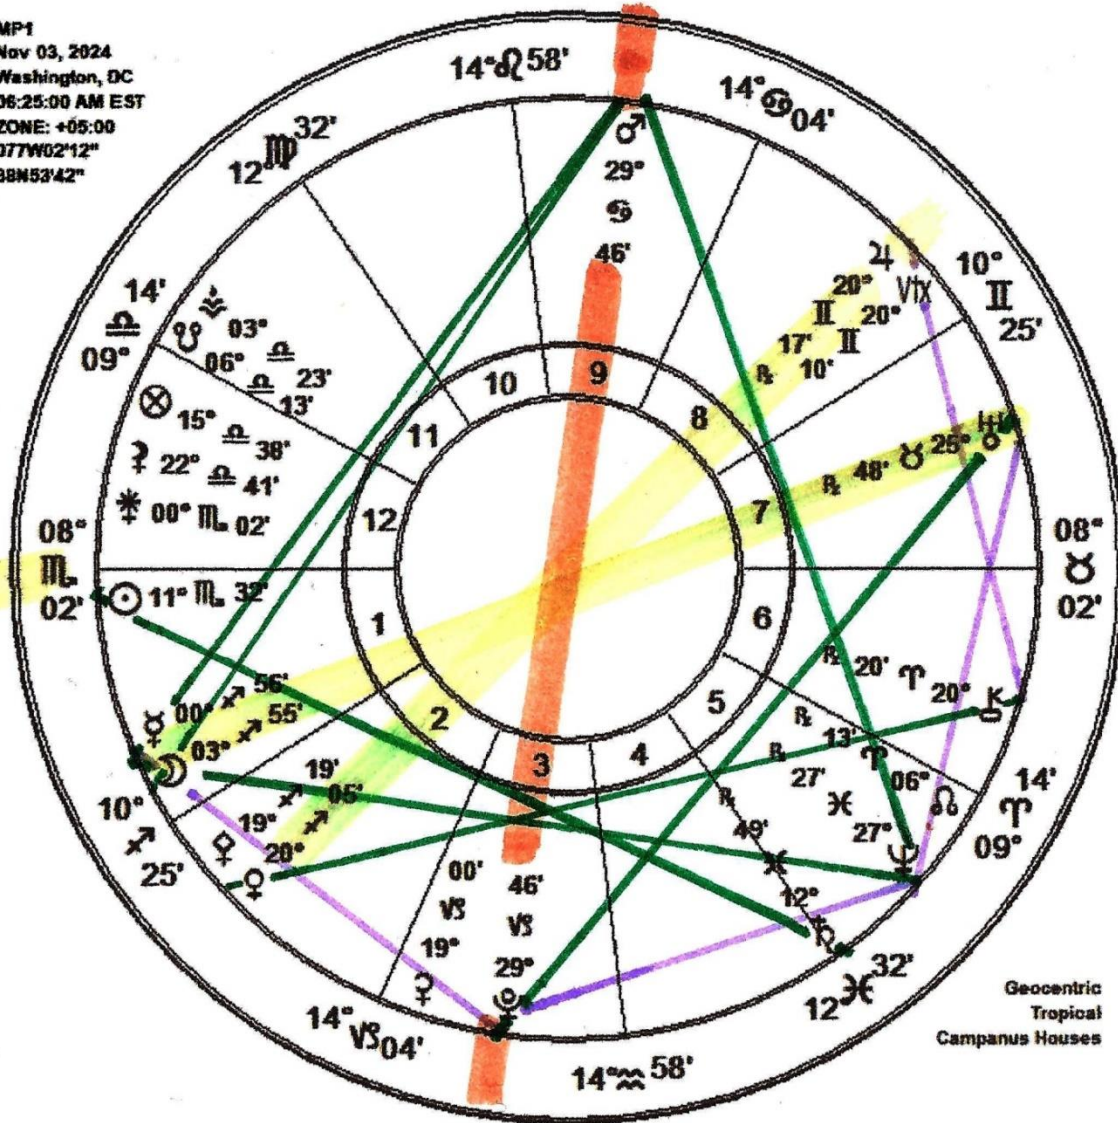

MARS-PLUTO OPPOSITION #1

11-3-2024 29° Cancer/Capricorn 46'

MP1
Nov 03, 2024
Washington, DC
06:25:00 AM EST
ZONE: +05:00
077W02'12"
38N53'42"

8°

Geocentric
Tropical
Campanus Houses

MARS-PLUTO OPPOSITION #2