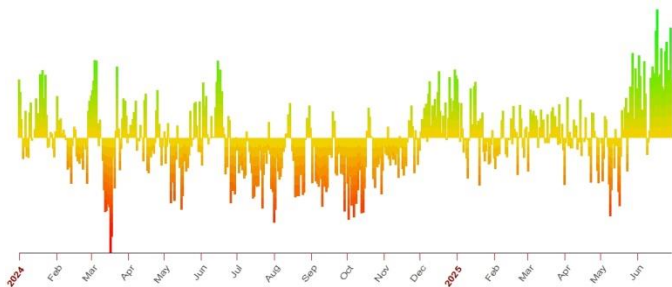

United States of America

USA 60TH PRESIDENTIAL INAUGURATION JANUARY 20, 2025

Nov 5 2024 5:15:18

Robert F. Kennedy, Jr. Transits 11-5-24

Saturn Direct 11-15-24

CHARLIE KIRK (Birth Time Unknown) BLACKBOX GRAPH 2024-JULY 1, 2025