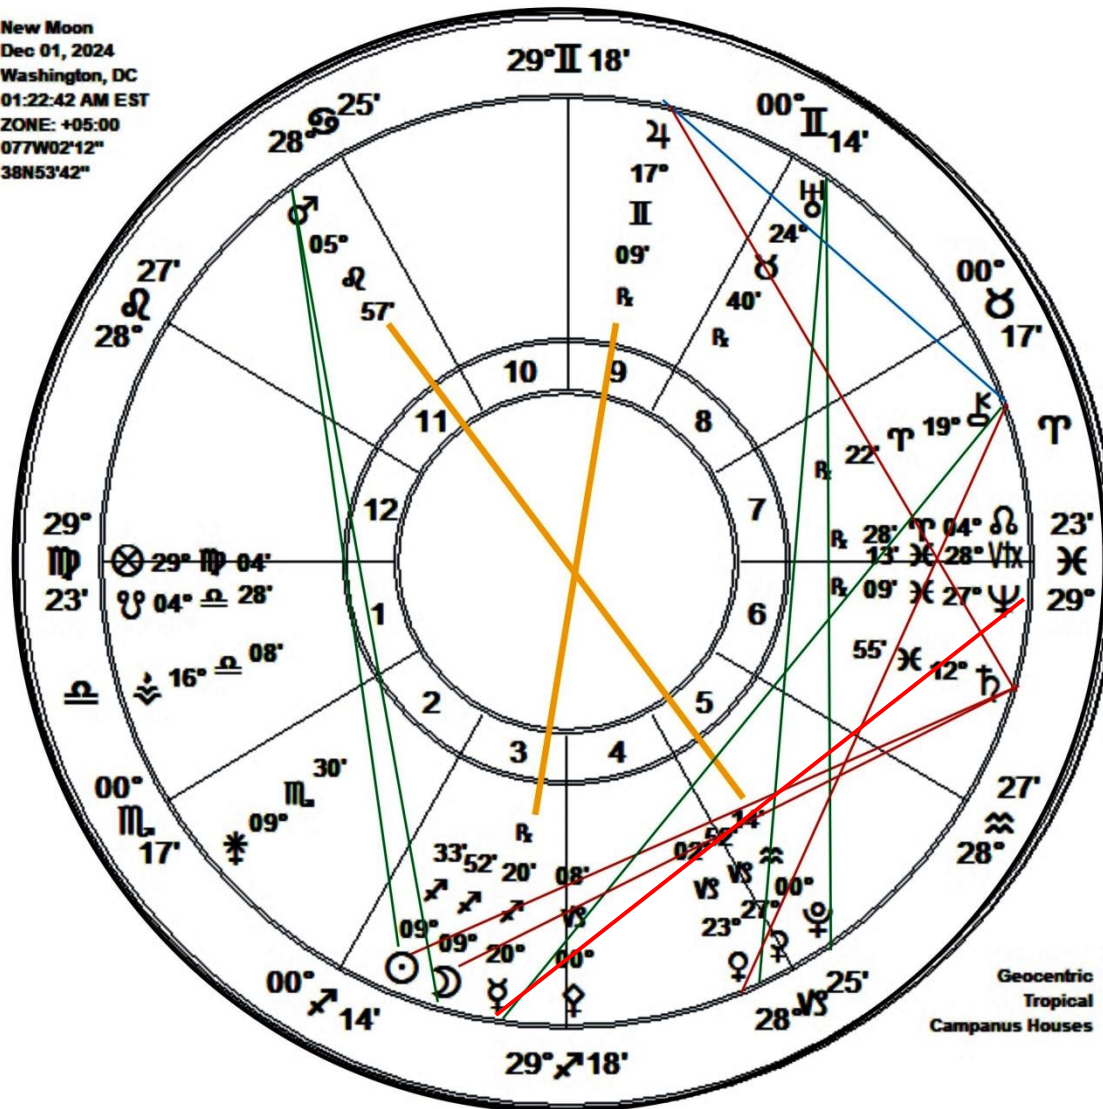

Venus square Nodes
 Mars trine/sextile Nodes

Mercury Stationary- Retrograde

November
25 to
December
15, 2024.

TO USA
CHART

NEW MOON OF 9° SAGITTARIUS DECEMBER 1, 2024

New Moon
 Dec 01, 2024
 Washington, DC
 01:22:42 AM EST
 ZONE: +05:00
 077W02'12"
 38N53'42"