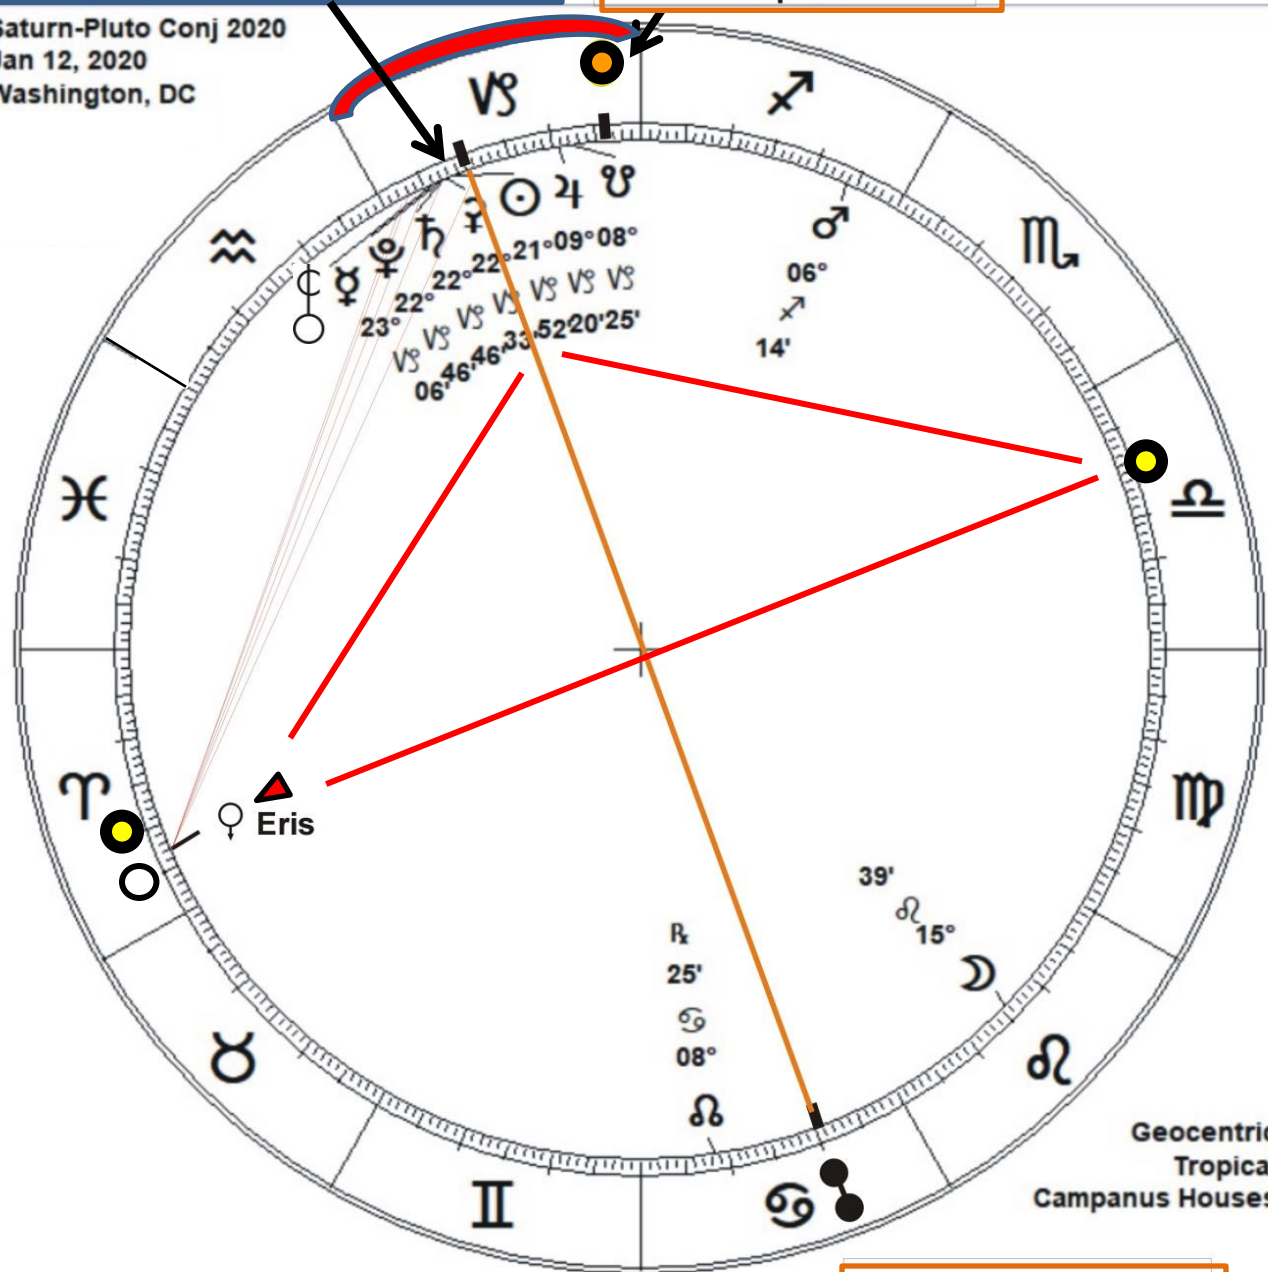

Understanding the Synodic Phase Relationships of Every Two Planets (and Moon) To Each Other As Viewed From Earth
(Faster moving body forms the phase-angle relationship to the slower one.)

**EIGHT
PLANETARY
PAIRS RE-
SET IN THIS
TURN OF
THE AGE**

**FOUR DO
NOT, AS
THEY ARE
LONGER-
TERM
CYCLES**

**OUTER PLANET PAIRS
SYNODIC PHASE RELATIONSHIPS
MARCH 19, 2024**

Source: HunaVaruna.net, shared freely

Saturn and Pluto South Nodes 22-24° Capricorn

Solar Eclipse 12-25-19 P
4° Capricorn

SATURN-PLUTO CONJUNCTION JANUARY 12, 2020

Saturn-Pluto Conj 2020
Jan 12, 2020
Washington, DC

Lunar Eclipse 1-10-20 T
20° Cancer

Note:
Sun/Ceres/Saturn/Pluto/
Mercury conjunct at PLUTO
AND SATURN'S SOUTH NODES.
Stress portent for grain and
food during the next 33-year
cycle **started** January 12, 2020
(til 2053) ; two days after a
Total Lunar Eclipse in Cancer.