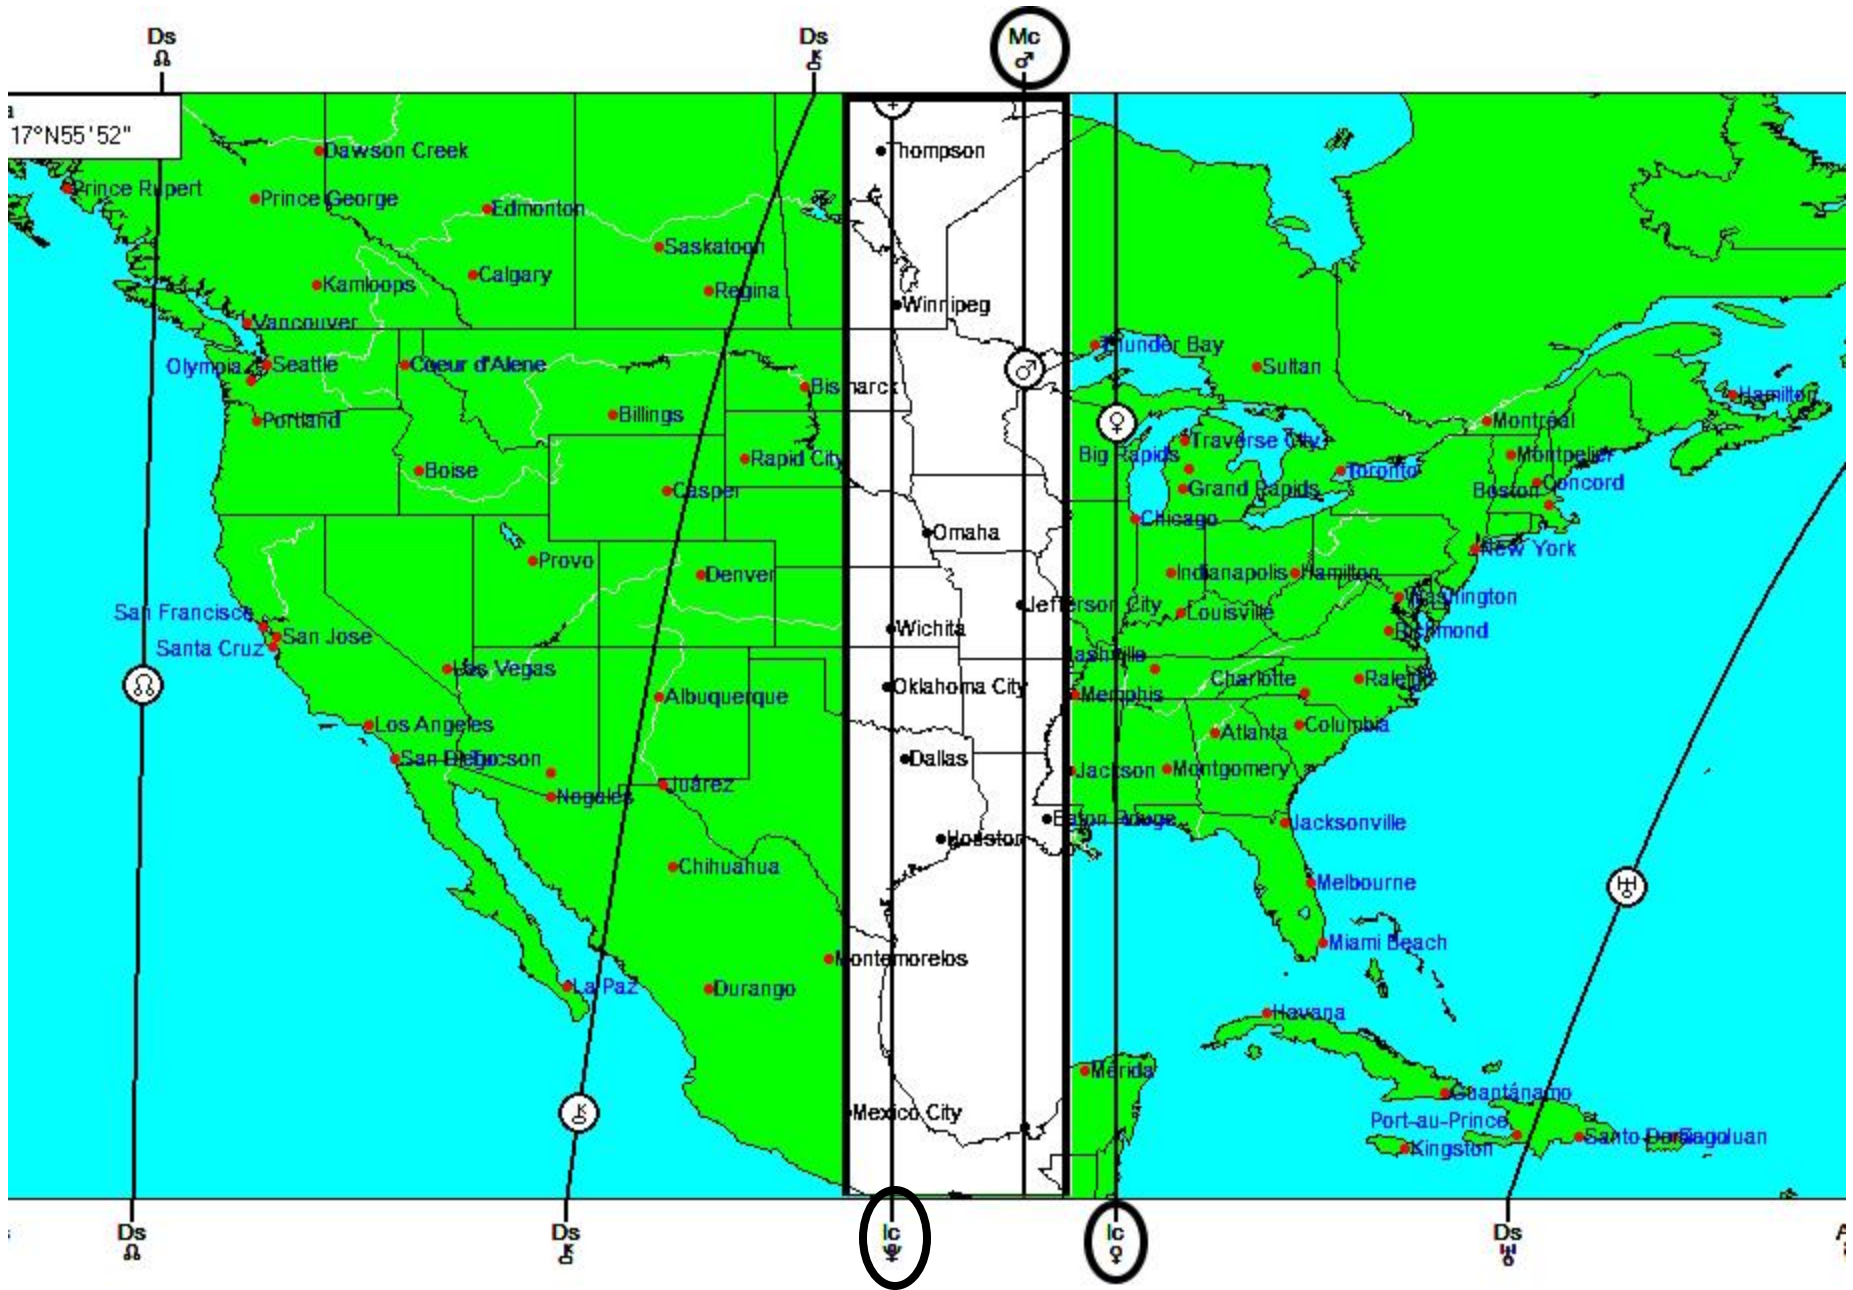

17°N55'52"

Mc
♂

Ic
♀

Ic
♀

Ω

Ds
Ω

Ds
♂

Ds
Ω

Ds
♂

Ds
♂

Ω

♂

♂

♀

Ω