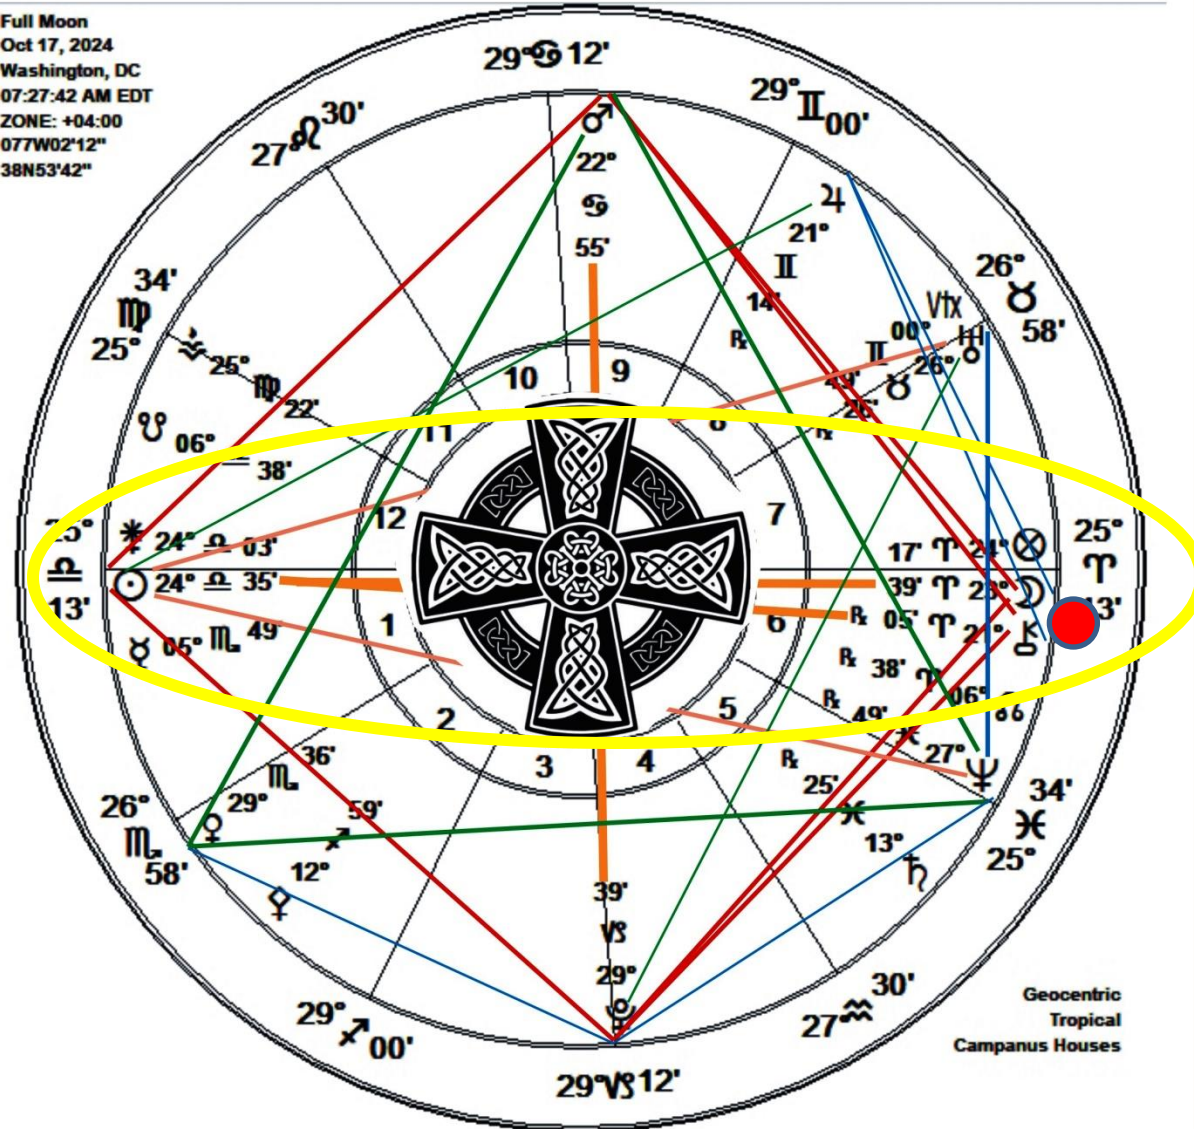

CARDINAL GRAND CROSS, GRAND TRINE and YOD FORMATIONS

● Total Solar Eclipse of
April 8, 2024 (19°)

USA Chiron Return

- April 21, 2024
- Nov 7 Rx
- Feb 18, 2025

SUPER FULL MOON OF ARIES
OCTOBER 17, 2024

Is Extraordinarily Dynamic

Full Moon
Oct 17, 2024
Washington, DC
07:27:42 AM EDT
ZONE: +04:00
077W02'12"
38N53'42"

Geocentric
Tropical
Campanus Houses