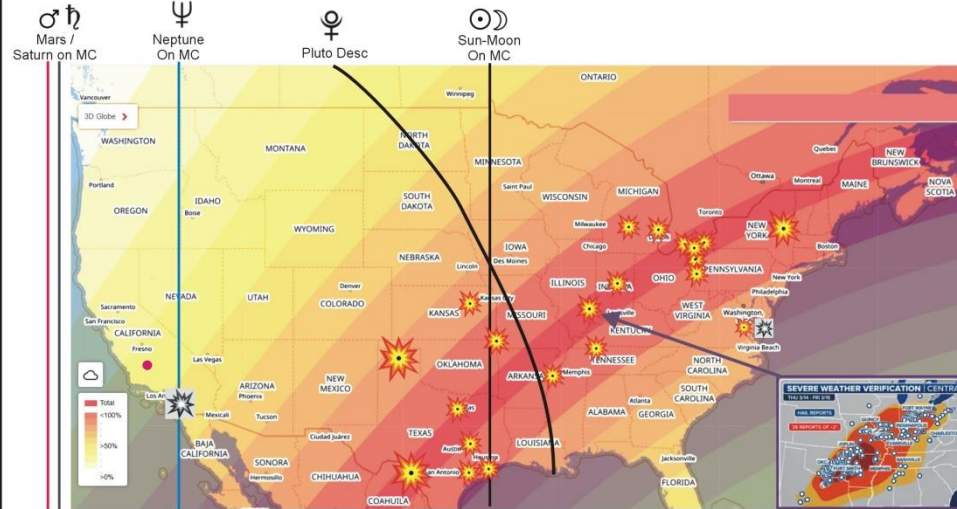

TOTAL SOLAR ECLIPSE - APRIL 8, 2024, SHADOW PATH USA

Aries/Libra Polarity - Fires, Explosions, Large Accidents, Weather and Extra-Normal Seismic and Problematic Events

- Buffalo, NY - Epic Snow, 36.6" Snow; 81" in Hamburg, Nov. 17-20, 2022
- Buffalo, NY - "Blizzard of the Century" 51.9" Snow in Buffalo Dec. 23, 2022
- East Palestine, OH - Toxic Train Wreck Contamination, Feb. 3, 2023
- Bedford, OH - Metals Factory Explosion, Feb. 20, 2023
- Richmond, VA - Recycling Plant Fire - Apr. 11, 2023
- Dense, toxic smoke from Canadian Fires - Jun. 7, 2023
- Brunot Island Duquesne Light Reactor Catastrophic Failure - Jul. 24, 2023
- Tornadoes/Storms hit Tennessee 12-9-23
- Port of Victoria - 300 Barrels of Crude Oil, Diesel and Hydrogen Sulfide Spilled 1-3-24
- Novelty, OH - Truck carrying 5,000 gallons of Class 9 Hazardous Material from East Palestine crashed spilling 200 gallons of diesel fuel and taking down 'multiple power lines' 1-3-24
- Fort Worth, TX - Hotel Building Explosion 1-8-24
- Feather Crest Farms Fire - Bryan, TX 1-29-24
- Eagle Pass/Shelby Park, TX -- Illegal Immigrants Entrance Area Standoff by State of Texas backed by 25 states (Large map marker)
- Texas Panhandle Fires: 1,000,000+ acres burned, end-February 2024 (Large map marker)
- Clinton Township, MI - Explosions and fire from butane, nitrous oxide, lighter fluid, and vape pens 1-4-24
- Epic Hail in Waubensee, Fort Riley, Junction City, Kansas. 3-13-24
- Sewage Crisis at Tijuana River and Pacific Ocean, CA
- Pfizer spills 1,000+ gallons of methylene chloride into Kalamazoo River 3-12-24
- Storms, tornadoes w/one E3, multi-states 3-14-24
- Hail storm in Damon, Texas, destroys thousands of acres of solar panels. 3-24-24
- Francis Scott Key Bridge collapses via ship collision 3-26-24
- Seven children injured in shooting in Indianapolis, 3-30-24.
- Earthquake 4.8 in New Jersey, New York, Pennsylvania, 4-5-24
- Marianna, AR curfew due to gun violence April 4-7, 2024
- Massive train derailment in Wyandotte, OK 4-14-24