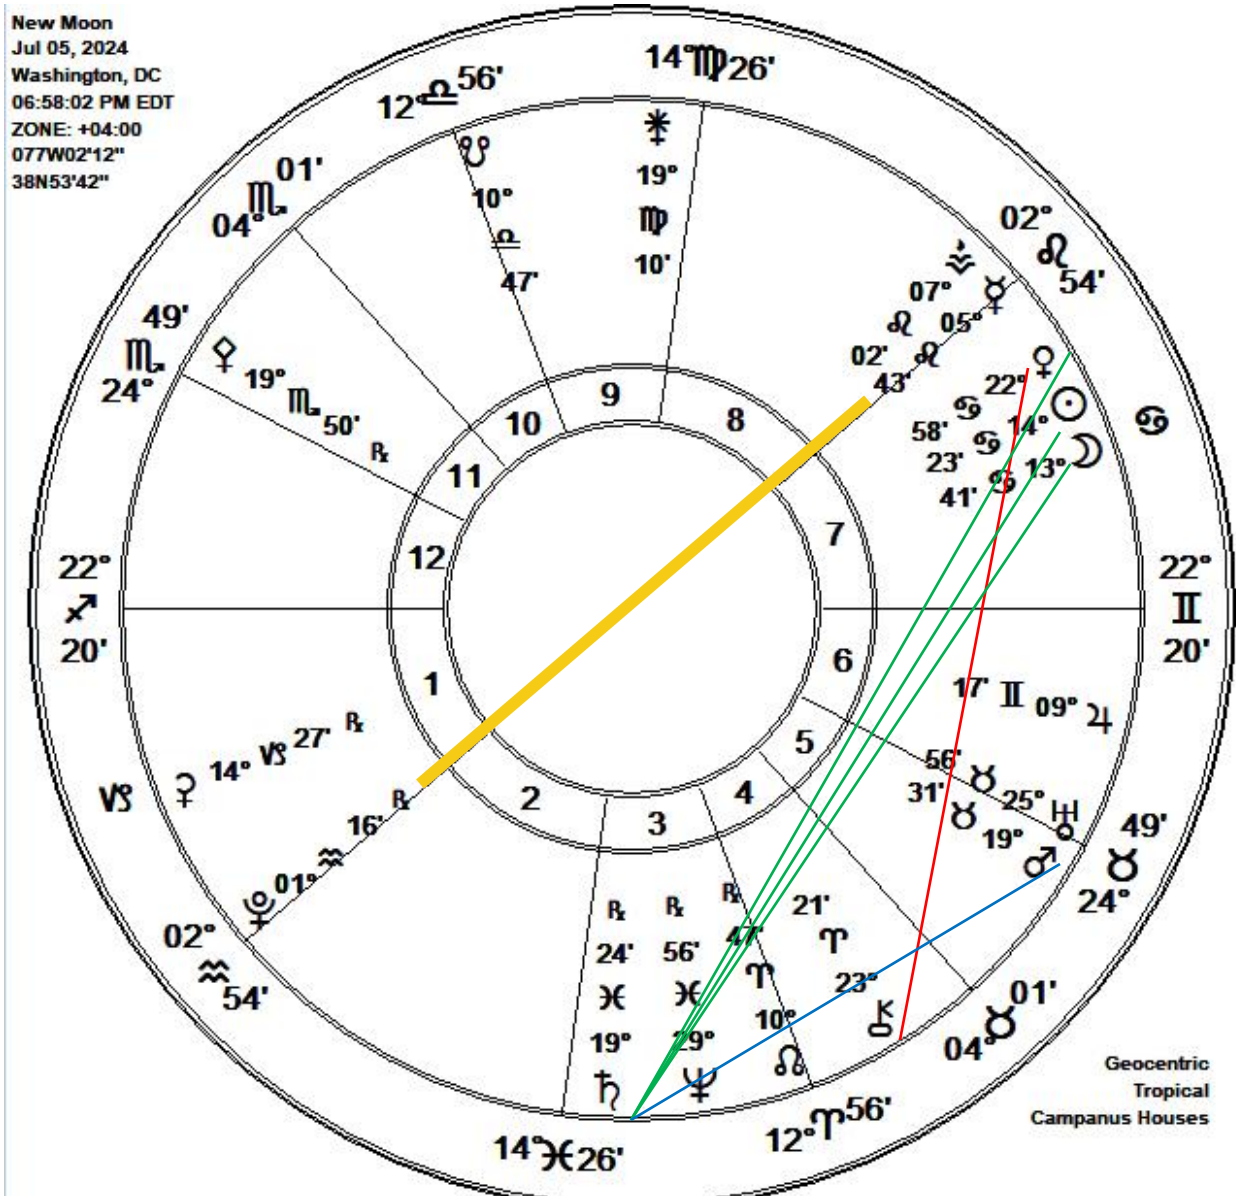

- Petro dollar agreement expires; June 8, 1974 to June 9, 2024
- Flooding in Sarasota, FL 8+ inches in three hours; June 11-24

NEW MOON OF CANCER, JULY 5, 2024

Square
Moon's
Nodes

PRESIDENT DONALD J. TRUMP ASSASSINATION ATTEMPT, JULY 2024