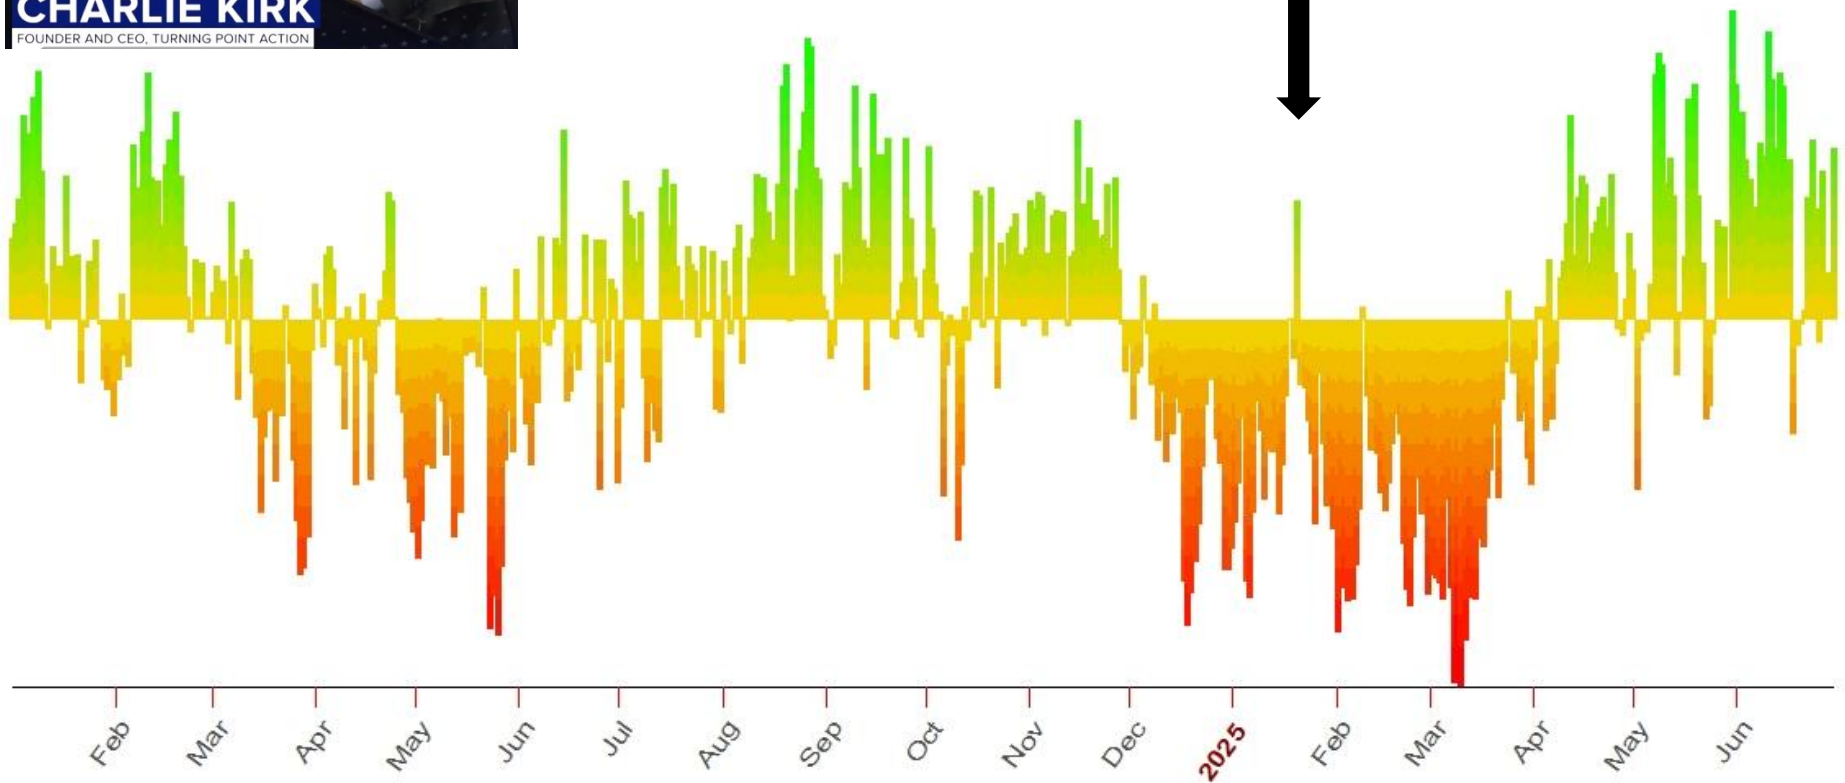

January 20, 2025