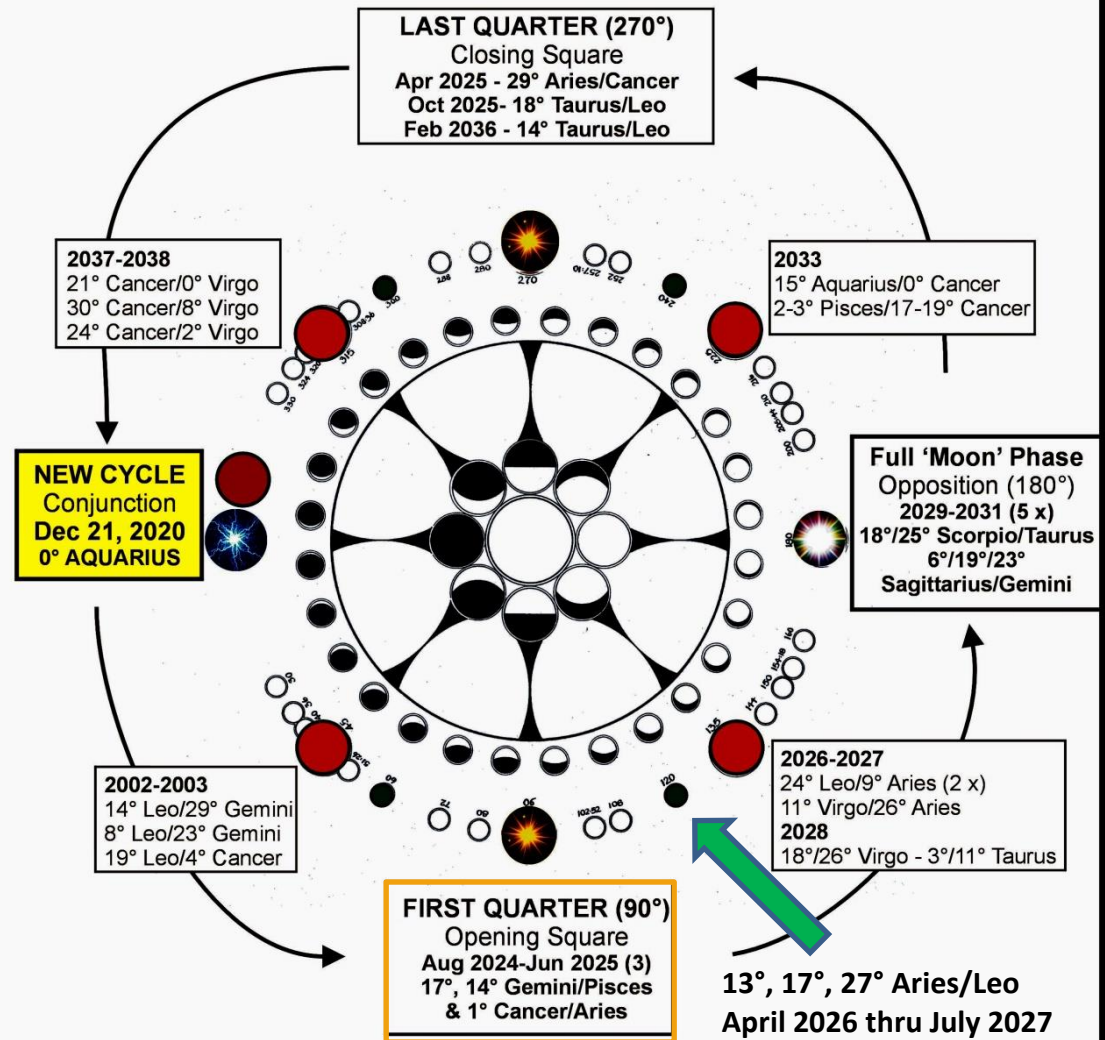

JUPITER-SATURN CYCLE

Ethics,
Personal/Social
Responsibility;
Law and Order;
Liberal/Conserva-
tive Balance;
Spiritual and
Grounded Harmony
and Function.

Renewed December
21, 2020
@ 0° Aquarius

New Jupiter-Saturn Cycle 2020 thru 2040

An indicator of social, economic, and political infrastructure start-up, development and functionality (e.g., law and order, expansion and contraction, and relationship of individuals with government and community). Resurgence of Natural Law.

Hebrew culture: Will of G-d seeded on Earth.