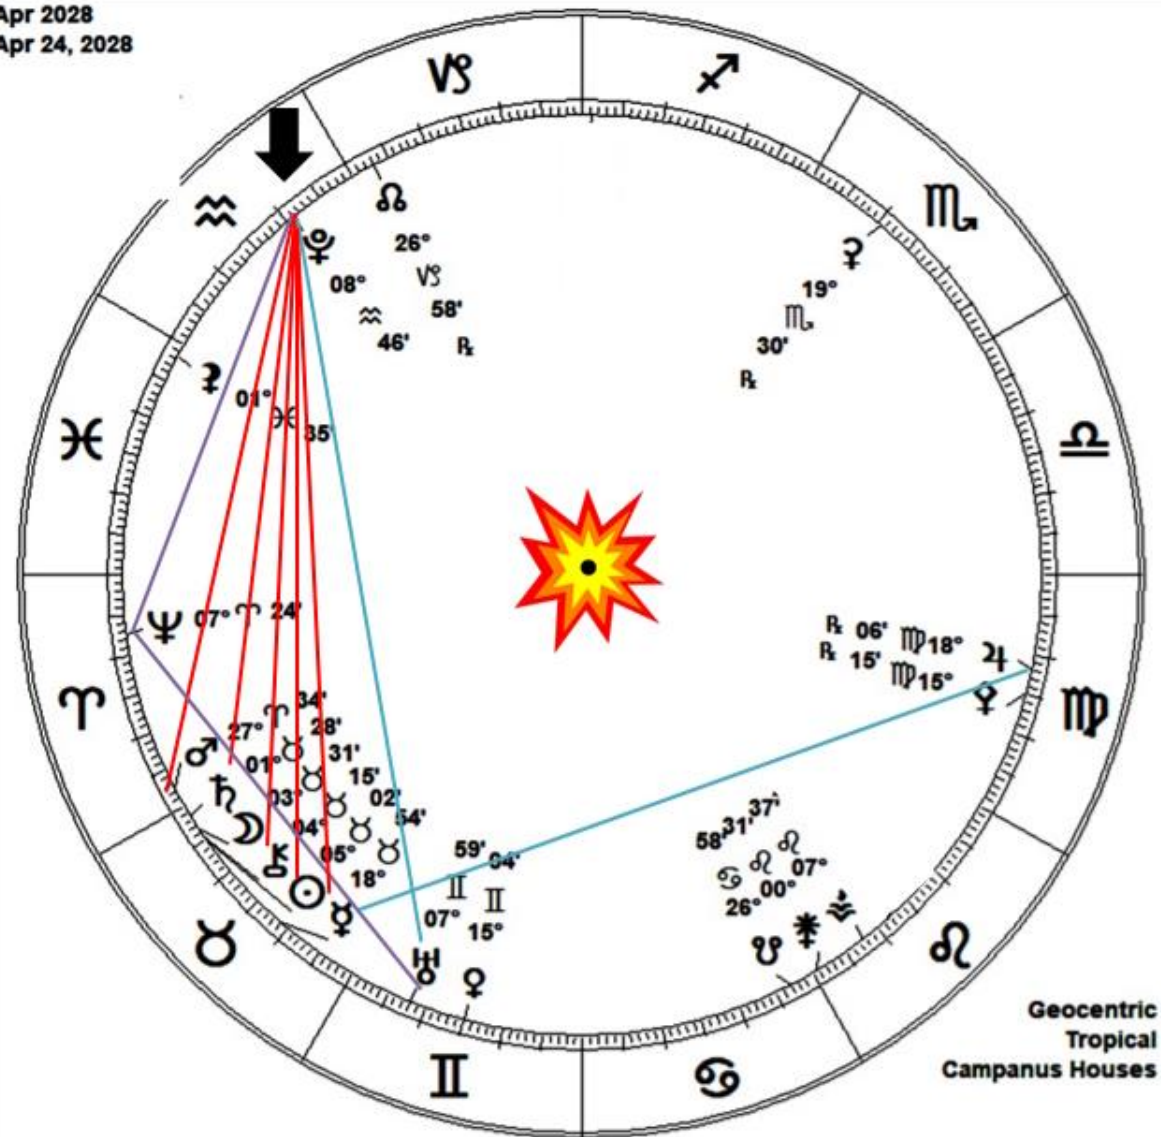

SATURN-CHIRON CONJUNCTION

JUNE 8, 2028 – 7° TAURUS

**USA BIG PHARMA,
TOXIC TECH,
FINANCIAL, AND
AI CONTROL
INFRASTRUCTURE
PEAK FAIL**

**CHIRON SQUARE U.S.
PLUTO – 2026**

**SATURN CONJ. N
CHIRON 2027**

**SATURN-CHIRON
CONJ/SQUARE N&T
PLUTO – 2028-29**

Apr 2028
Apr 24, 2028

Pluto is at the Base Point of the U.S. Chart in April 2028.

Freedom Ridge
Carol Cavalaris ©

USA ASTROLOGICAL BLACKBOX GRAPH

MAJOR TRANSITS TO USA CHART, AND PERIODS OF INTENSE EVOLUTIONARY PRESSURE -- 2025 TO 2033