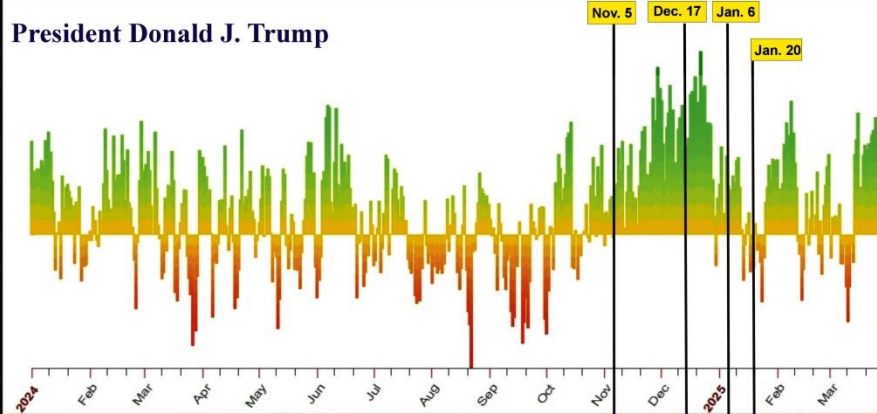

ASTROLOGY BLACKBOX GRAPHS FOR 2024 THRU FIRST Q 2025

This Blackbox Graph uses a natal horoscope as the basis, working with six bell curve formats to calculate results based on 760 astrological factors.

Green: Periods of status quo or expansion and development.

Red: Periods of challenge, contraction, and possible crisis requiring decisions and course-corrections on matters of

President Donald J. Trump