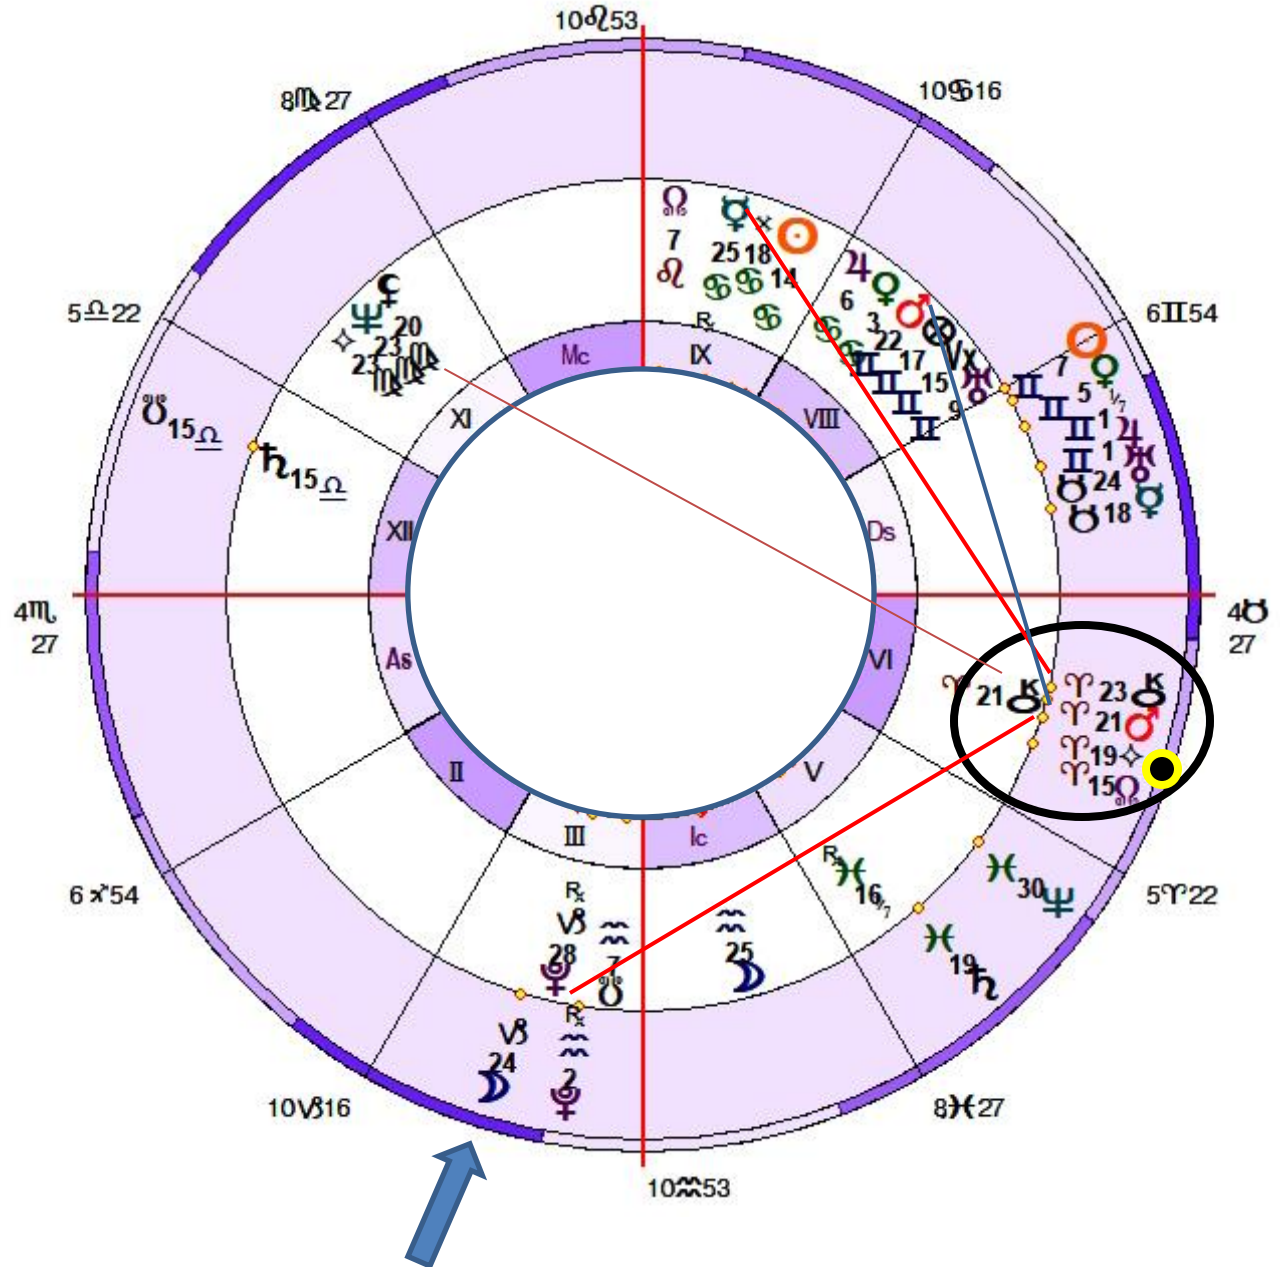

May 27, 2024 - Geneva

WHO MEETING START

USA Chart In Center