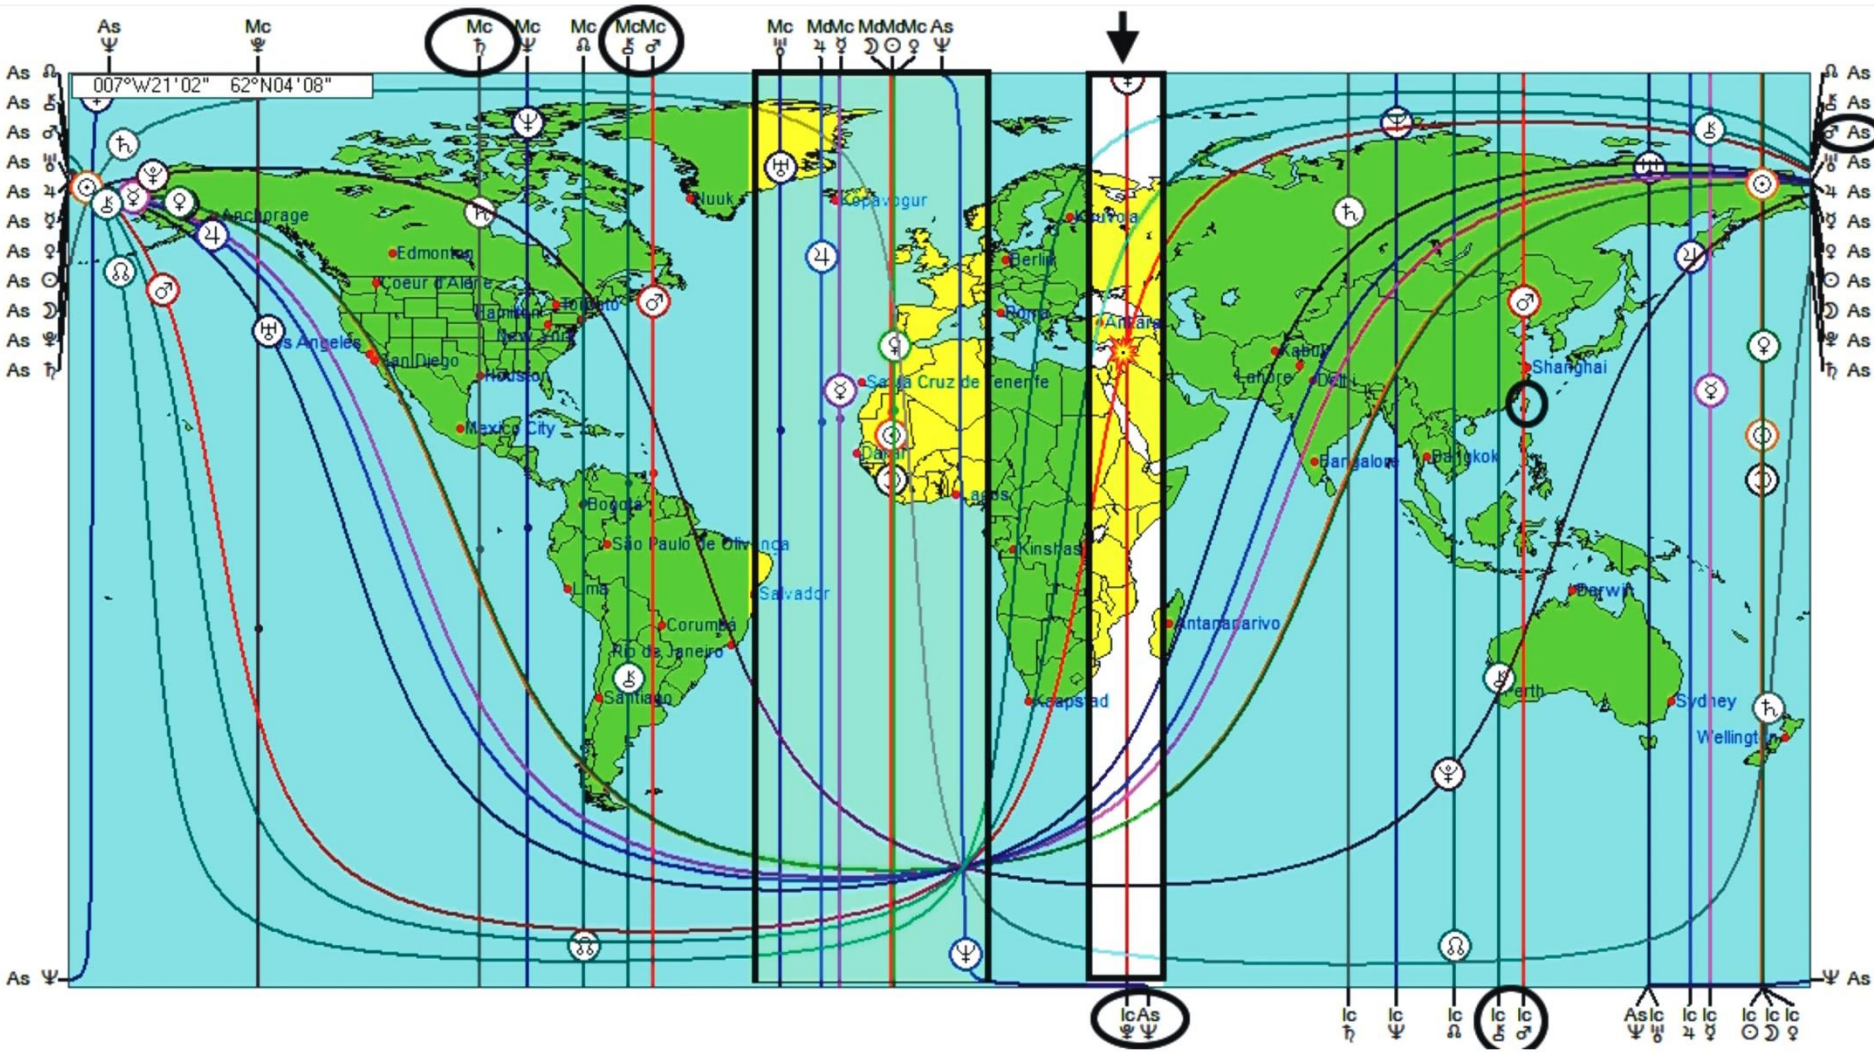

NEW MOON 16° GEMINI - JUNE 6, 2024, ASTROCARTOGRAPHY

96 fires have engulfed northern Israel's Galilee region due to Hezbollah rocket fire from Lebanon, damaging 14,000 dunams (3,460 acres) of land, twice the destruction of the 2006 Lebanon War. Ninety percent of the Naftali Mountain Forest was burned. Israeli firefighters have finally managed to gain control of the fires.

A total of 16 injuries have been reported. (June 7, 2024)