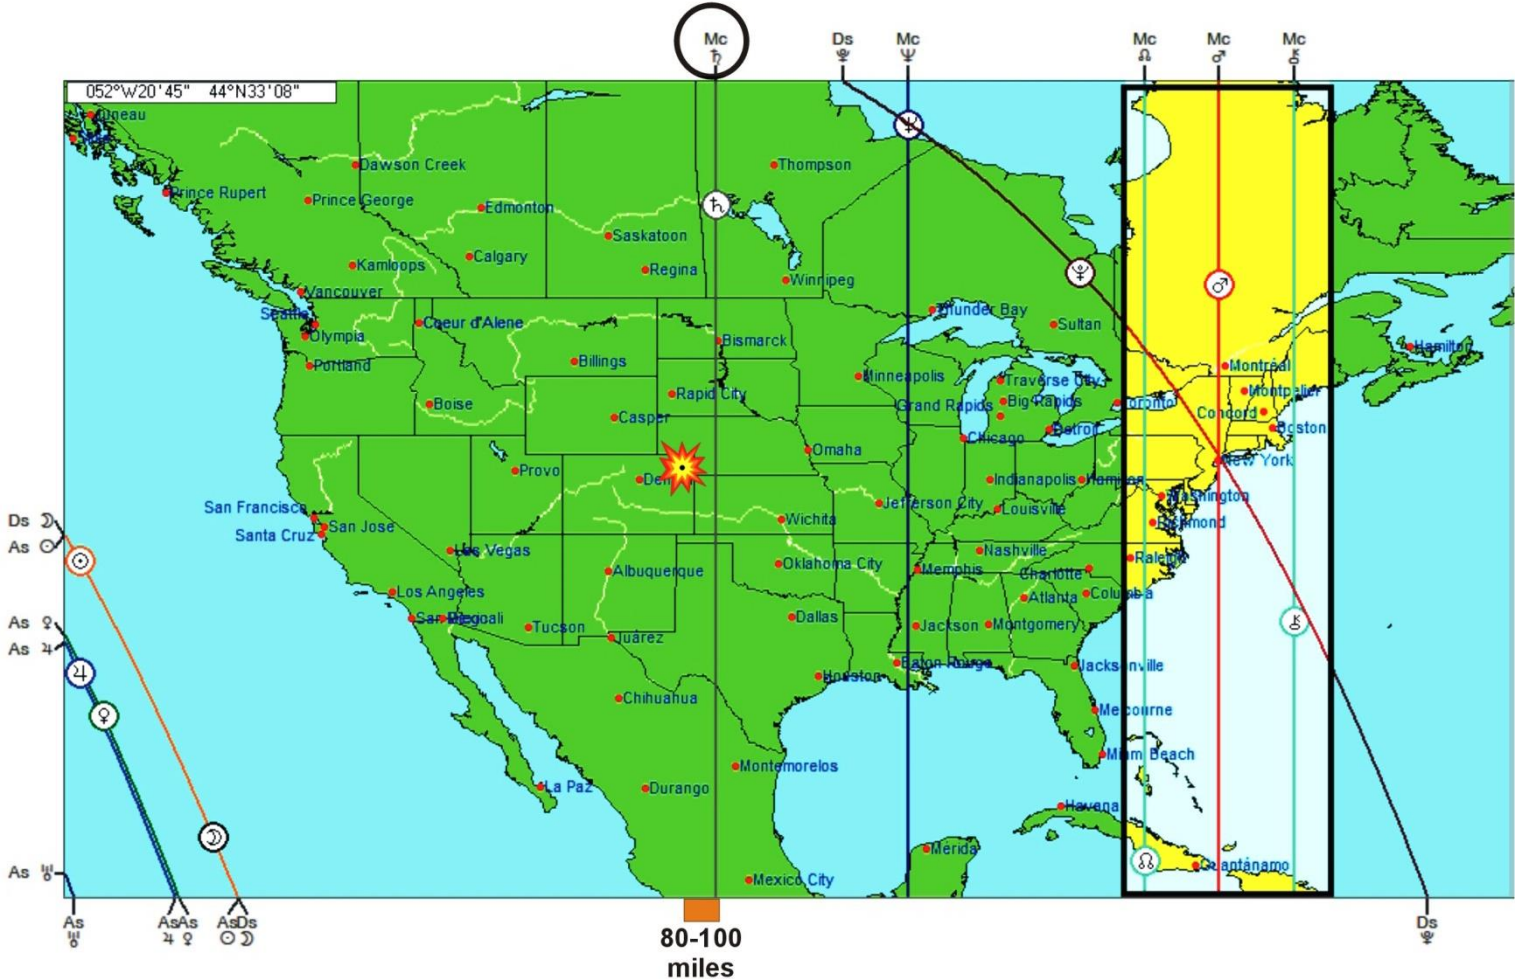

FULL MOON OF 3° SAGITTARIUS - MAY 23, 2024 ASTROCARTOGRAPHY

SATURN ON MIDHEAVEN IN VICINITY OF EPIC COLORADO HAILSTORM IN YUMA

(Map lines mark effect for 200 miles either side)