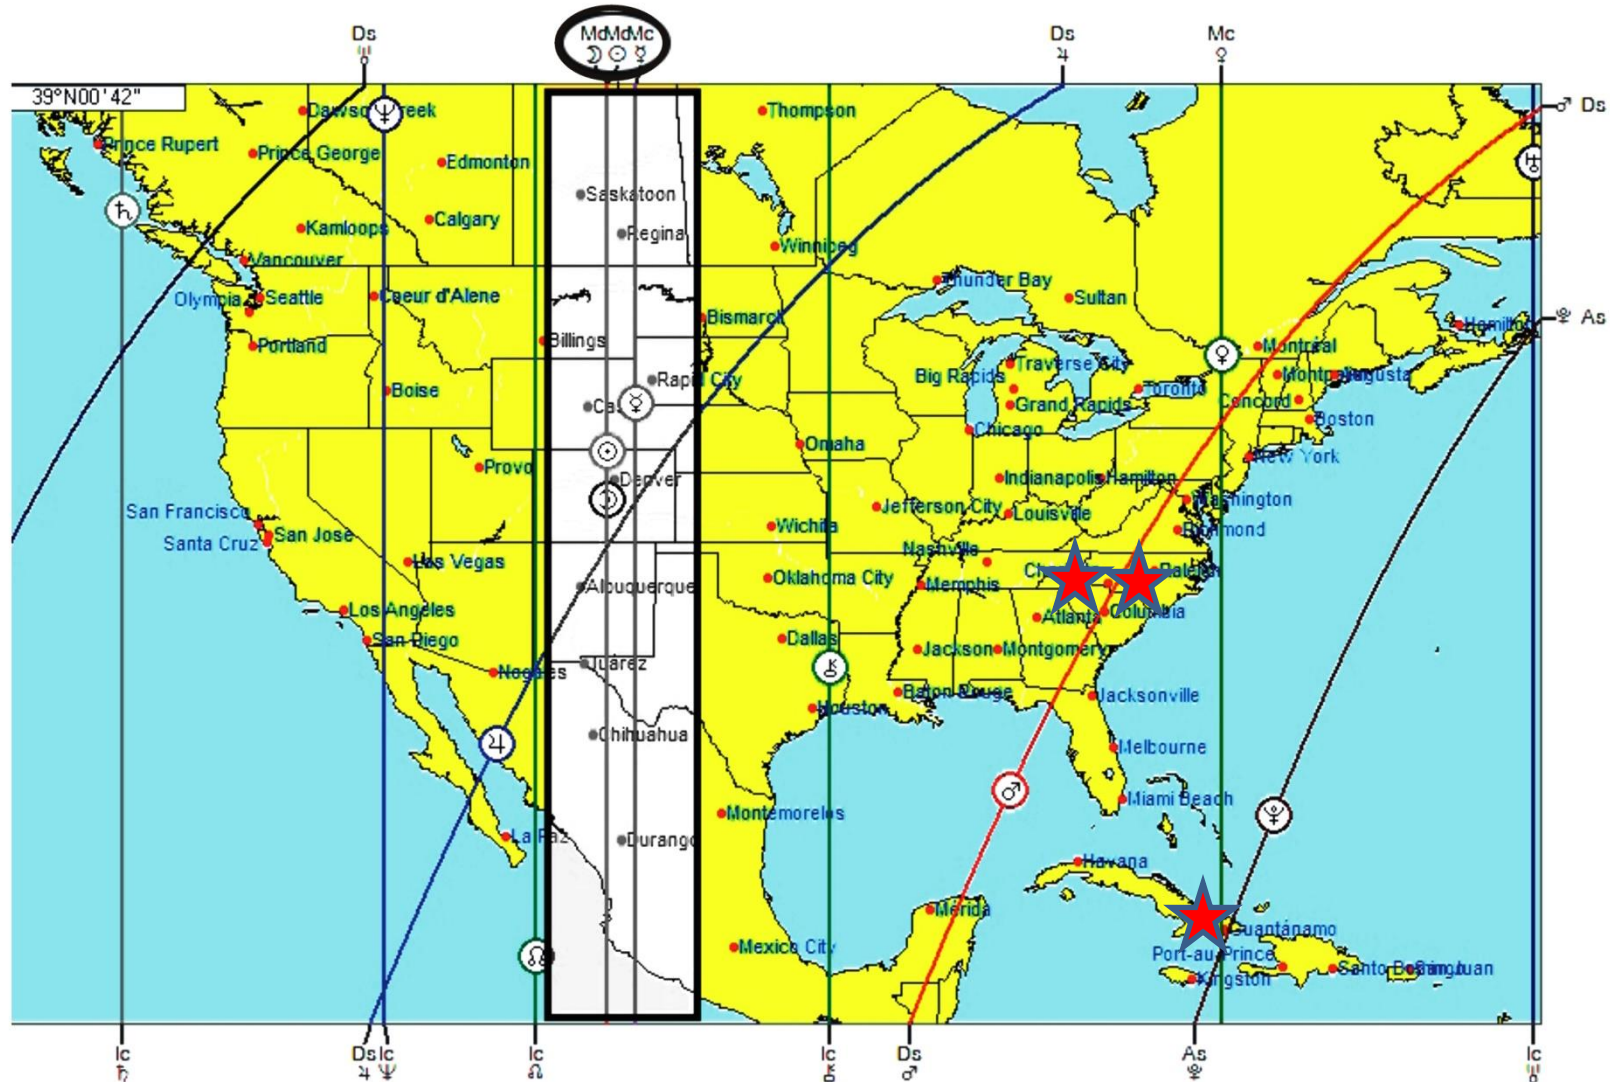

ANNULAR SOLAR ECLIPSE OCTOBER 2, 2024 -- 10° LIBRA 04' USA Astrocartography

Epic Rain
in North
Carolina,
up to 18
inches of
rain in 12
hours.

Hurricane
Helene
hits
North
Carolina.

Cuba –
Water
infra-
structure
failing.