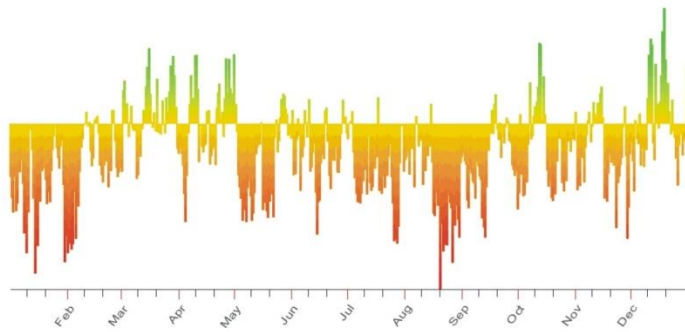

PRESIDENT DONALD J. TRUMP ASTROLOGICAL BLACKBOX GRAPHS, 2020 THRU 2024

2020