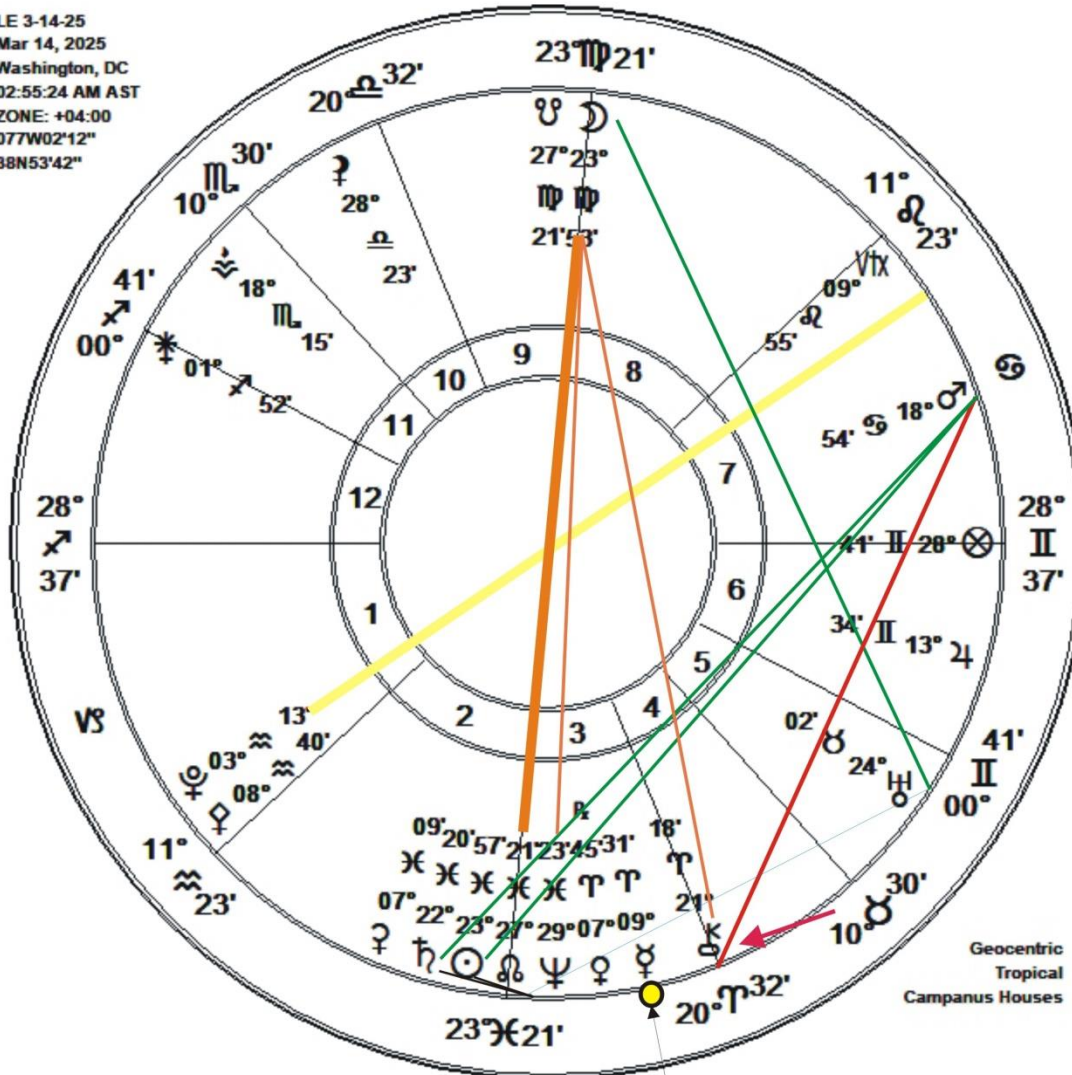

♁

♁

♁

3

♁

♁

NEW MOON AT 10° AQUARIUS JANUARY 29, 2025

New Moon
 Jan 29, 2025
 Washington, DC
 07:36:31 AM EST
 ZONE: +05:00
 077W02'12"
 38N53'42"

Geocentric
 Tropical
 Campanus Houses

NEW MOON AT 10° AQUARIUS
JANUARY 29, 2025

TO USA CHART

CENTER

USofA
Jul 04, 1776
Philadelphia, PA
02:00:00 PM LMT
ZONE: +00:00
075W09'51"
39N57'08"

OUTER

New Moon
Jan 29, 2025
Washington, DC
07:36:31 AM EST
ZONE: +05:00
077W02'12"
38N53'42"

TOTAL LUNAR ECLIPSE MARCH 14, 2025 23° VIRGO 57'

LE 3-14-25
Mar 14, 2025
Washington, DC
02:55:24 AM AST
ZONE: +04:00
077W02'12"
38N53'42"

Mercury at Solar Eclipse
Degree of March 29

TOTAL LUNAR ECLIPSE

MARCH 14,
2025