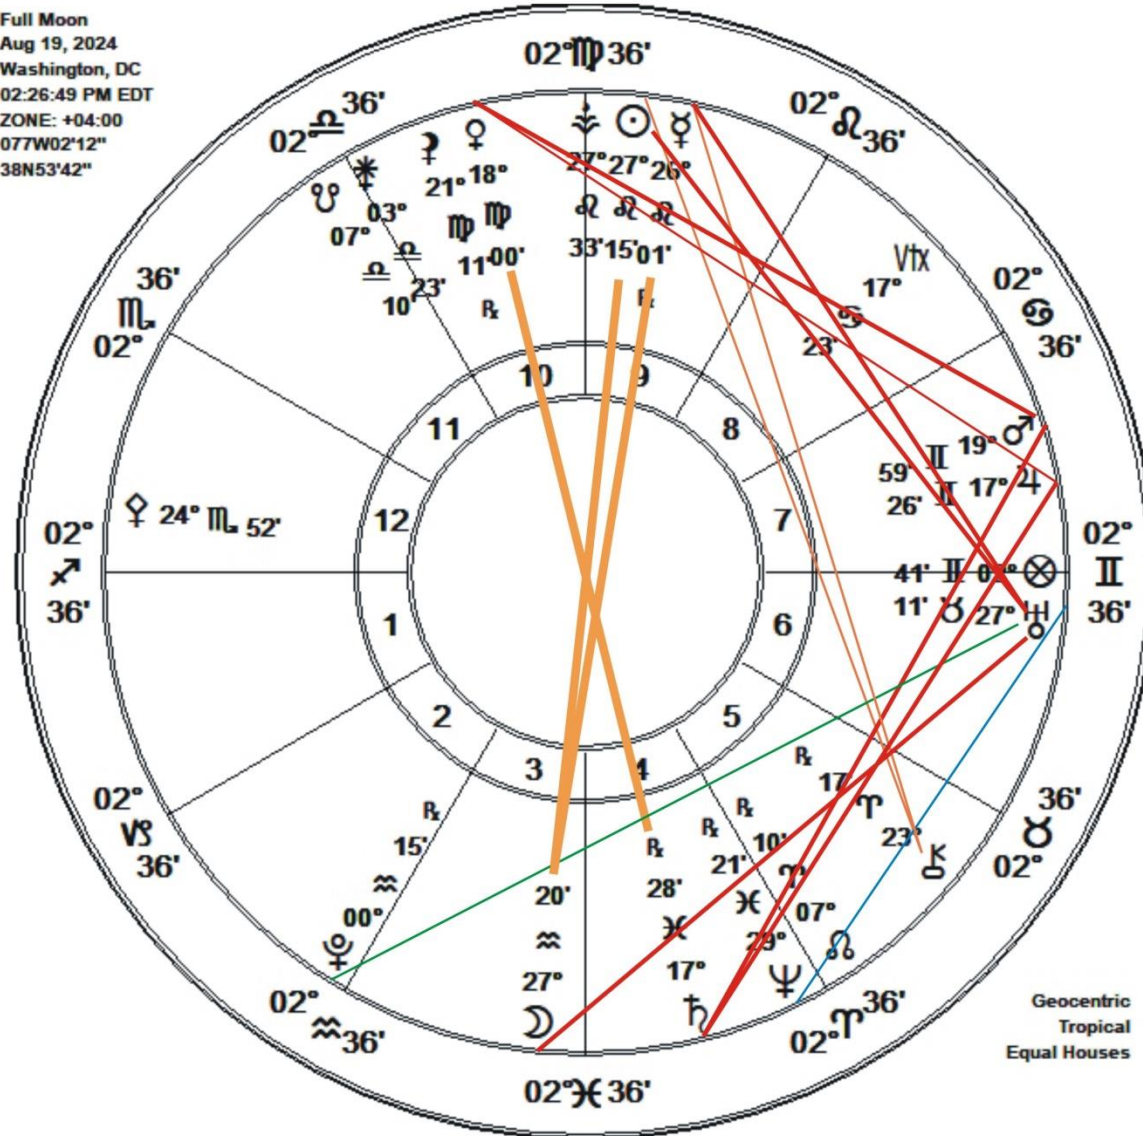

CENTER
 Donald Trump
 Jun 14, 1946
 Jamaica Hospital, NY
 10:54:00 AM EDT
 ZONE: +04:00
 073W49°02"
 40N42°03"

OUTER
 Assassination Attem DJT
 Jul 13, 2024
 Butler, PA
 06:11:00 PM EDT
 ZONE: +04:00
 079W53°44"
 40N51°40"

Geocentric
Tropical

Geocentric
Tropical

FULL MOON OF 27° AQUARIUS AUGUST 19, 2024

Full Moon
Aug 19, 2024
Washington, DC
02:26:49 PM EDT
ZONE: +04:00
077W02'12"
38N53'42"

FULL MOON OF AQUARIUS – AUGUST 19, 2024