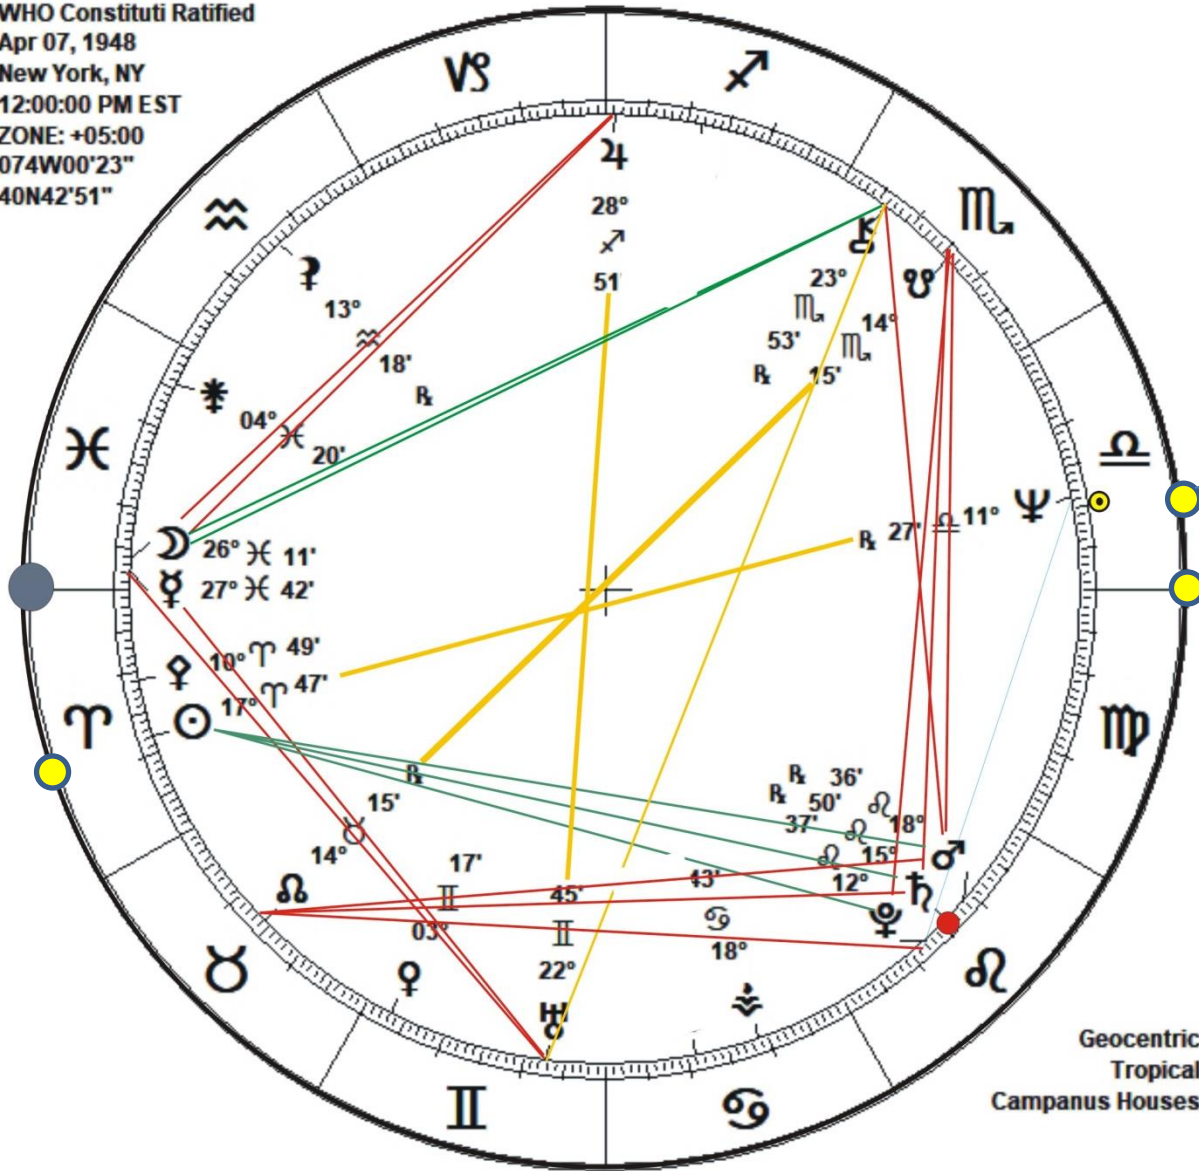

WORLD HEALTH ORGANIZATION CONSTITUTION TAKES EFFECT

WHO Constituti Ratified
Apr 07, 1948
New York, NY
12:00:00 PM EST
ZONE: +05:00
074W00'23"
40N42'51"

Saturn-Neptune
0° Aries
Feb 20, 2026

T Solar Eclipse
19° Aries
April 8, 2024

A Solar Eclipse
10° Libra
Oct 2, 2024

Pa Solar Eclipse
29° Virgo
Sept. 21, 2025

Geocentric
Tropical
Campanus Houses