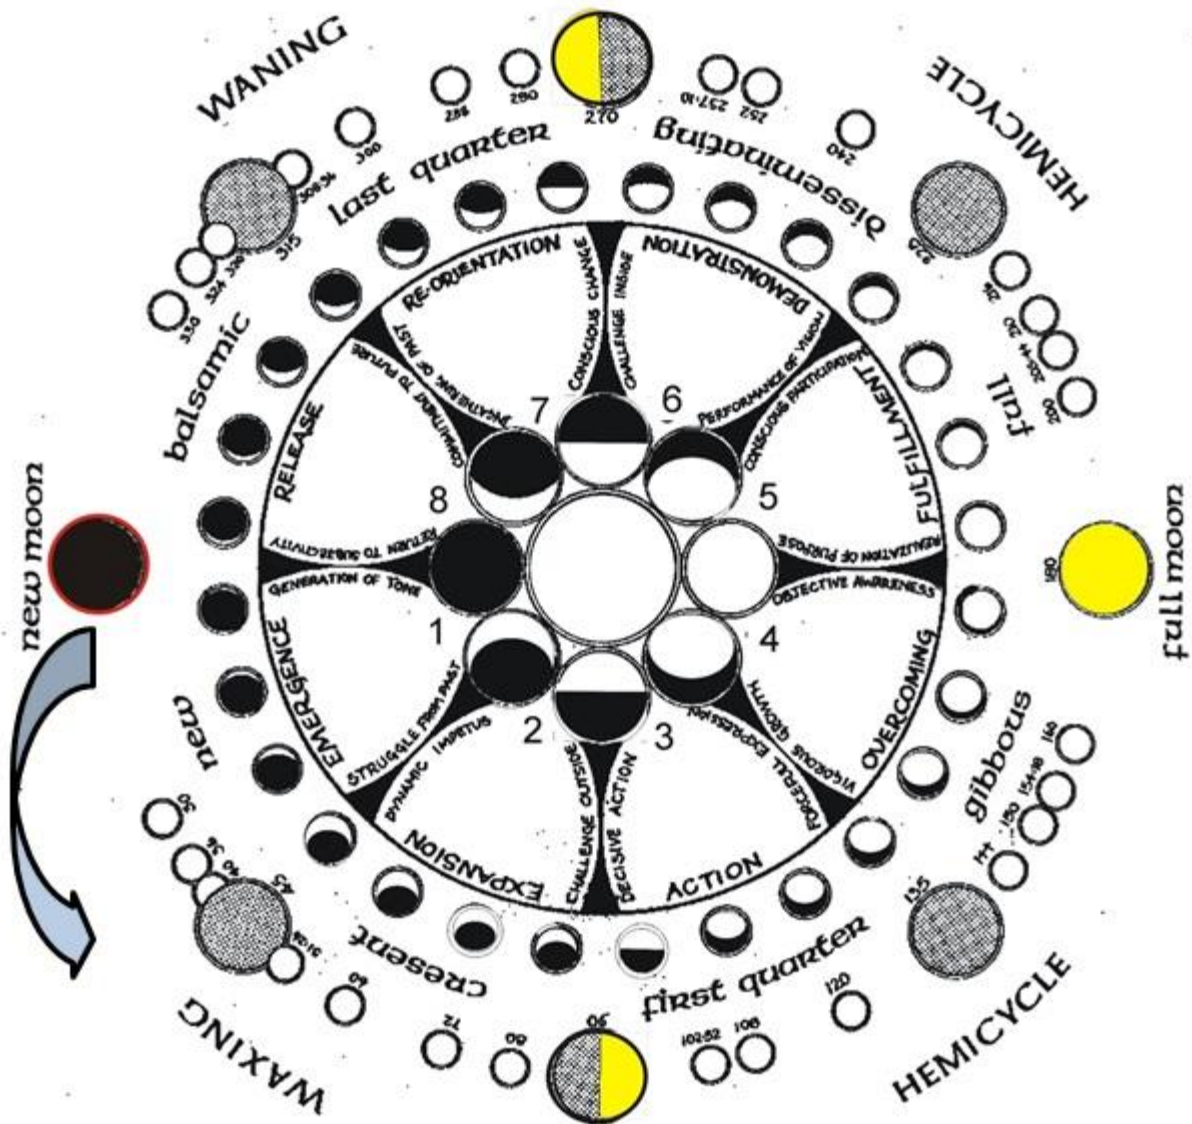

ASTROLOGY

OF 2024-25

The DARKENING

and the KEY

PART 2 -- CONCLUSION

HunaVaruna.net

SYNODIC CYCLE PHASES
BASED ON THE MONTHLY SOLI-LUNAR CYCLE
 (The Slower Moving Planet is Primary)

PLANETARY PHASE ARCS

Understanding the Synodic Phase Relationships of Every Two Planets (and Moon) To Each Other As Viewed From Earth
(Faster moving body forms the phase-angle relationship to the slower one.)

**EIGHT
PLANETARY
PAIRS RE-
SET IN THIS
TURN OF
THE AGE**