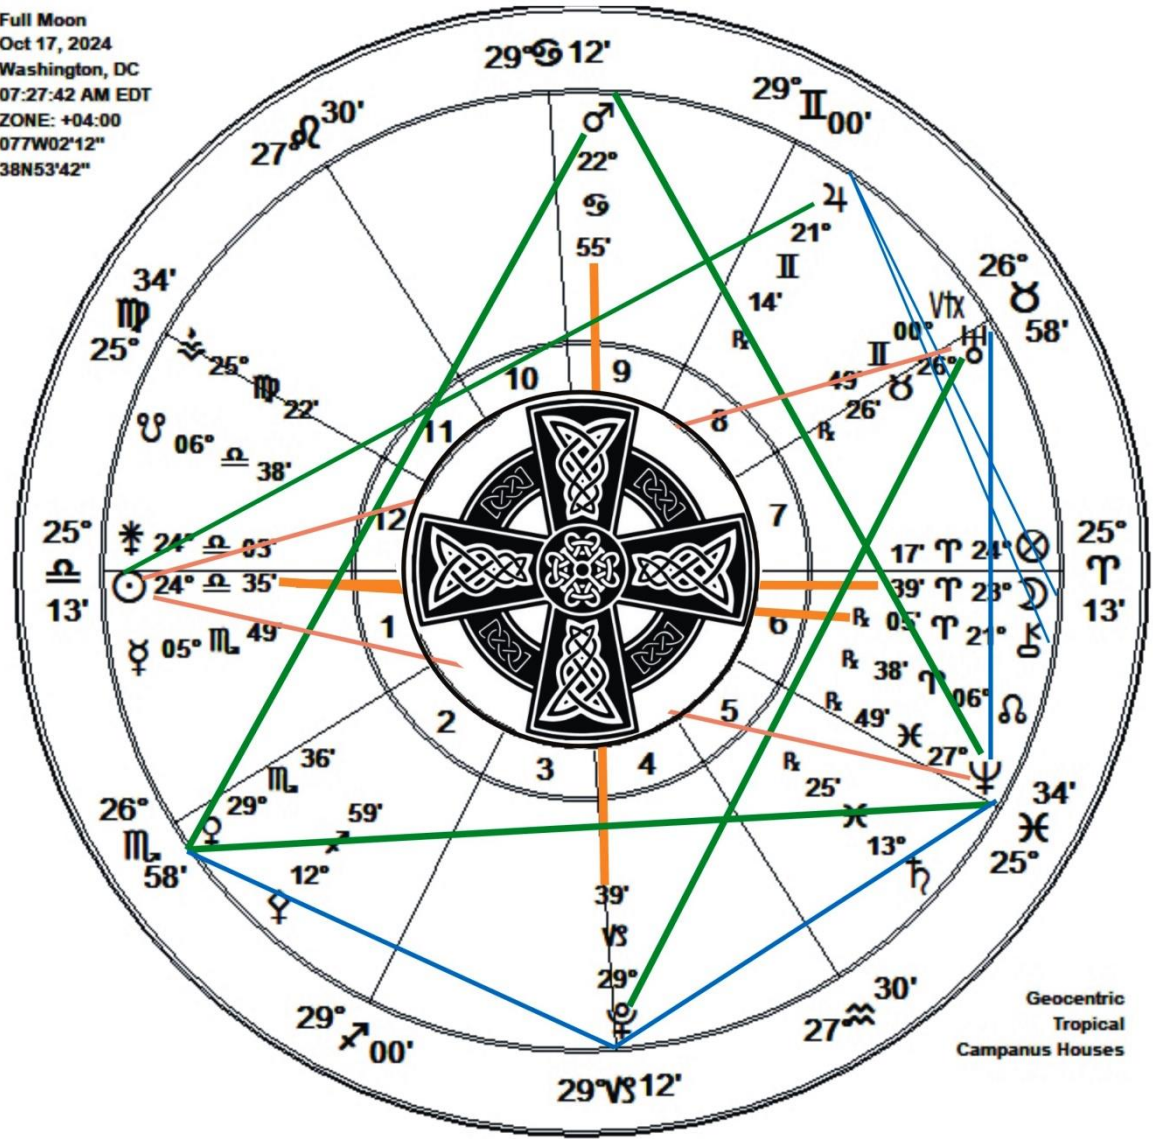

SUPER FULL MOON OF ARIES OCTOBER 17, 2024

Is Extraordinarily Dynamic SUPPORT AND ASSISTANCE

Full Moon
Oct 17, 2024
Washington, DC
07:27:42 AM EDT
ZONE: +04:00
077W02'12"
38N53'42"