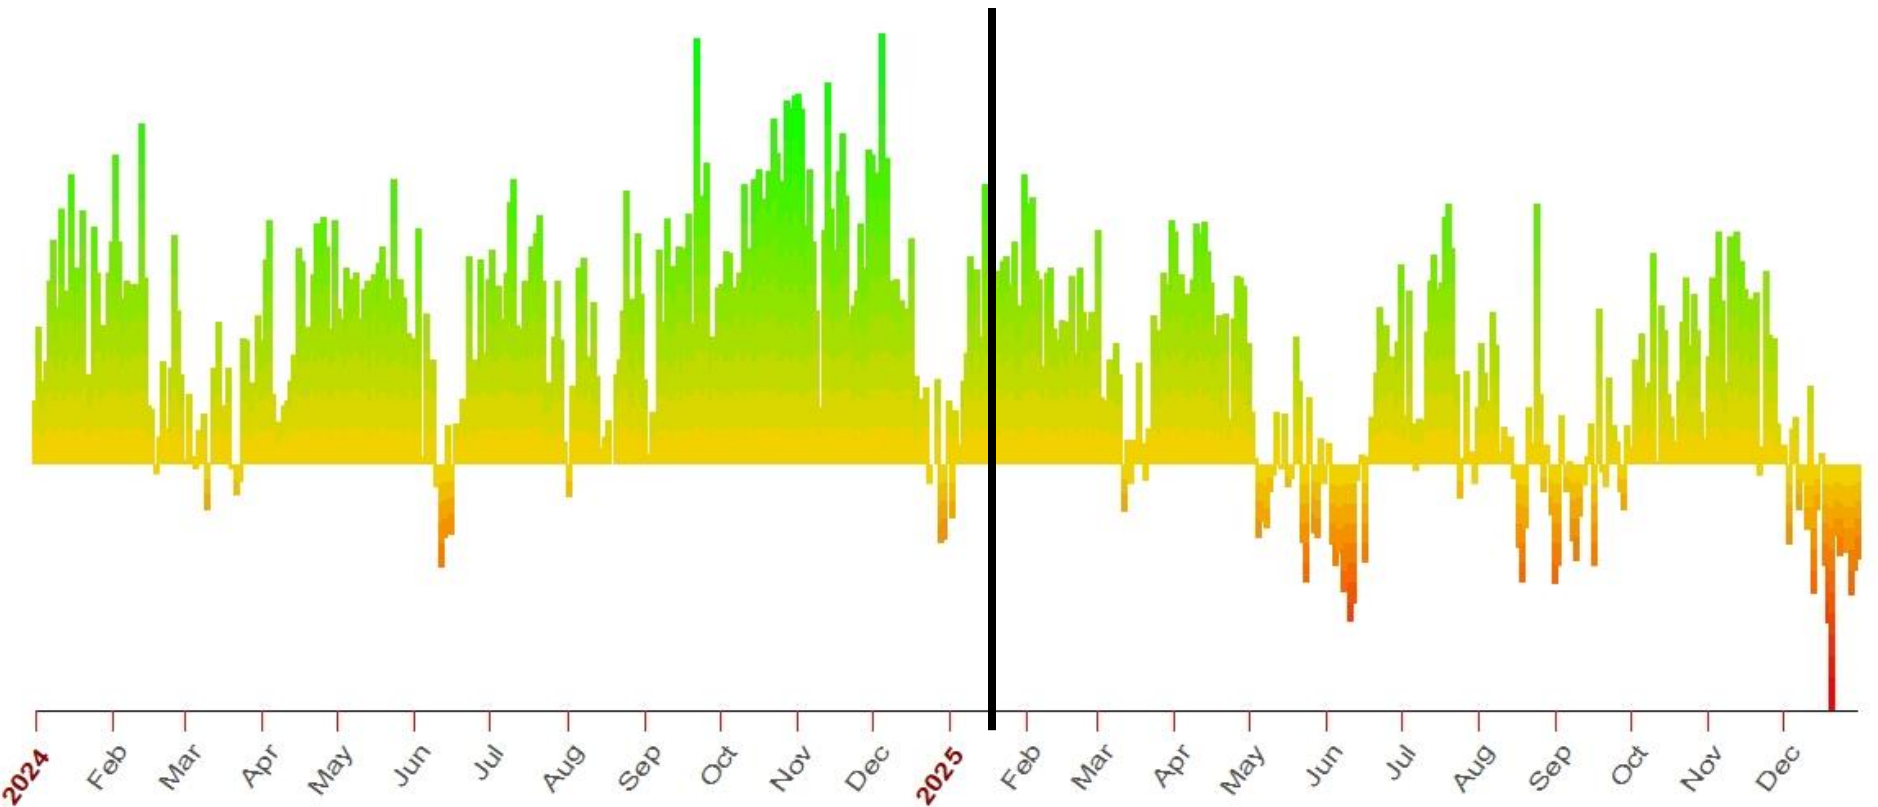

TUCKER CARLSON ASTROLOGY BLACKBOX GRAPH 2024 THRU 2025