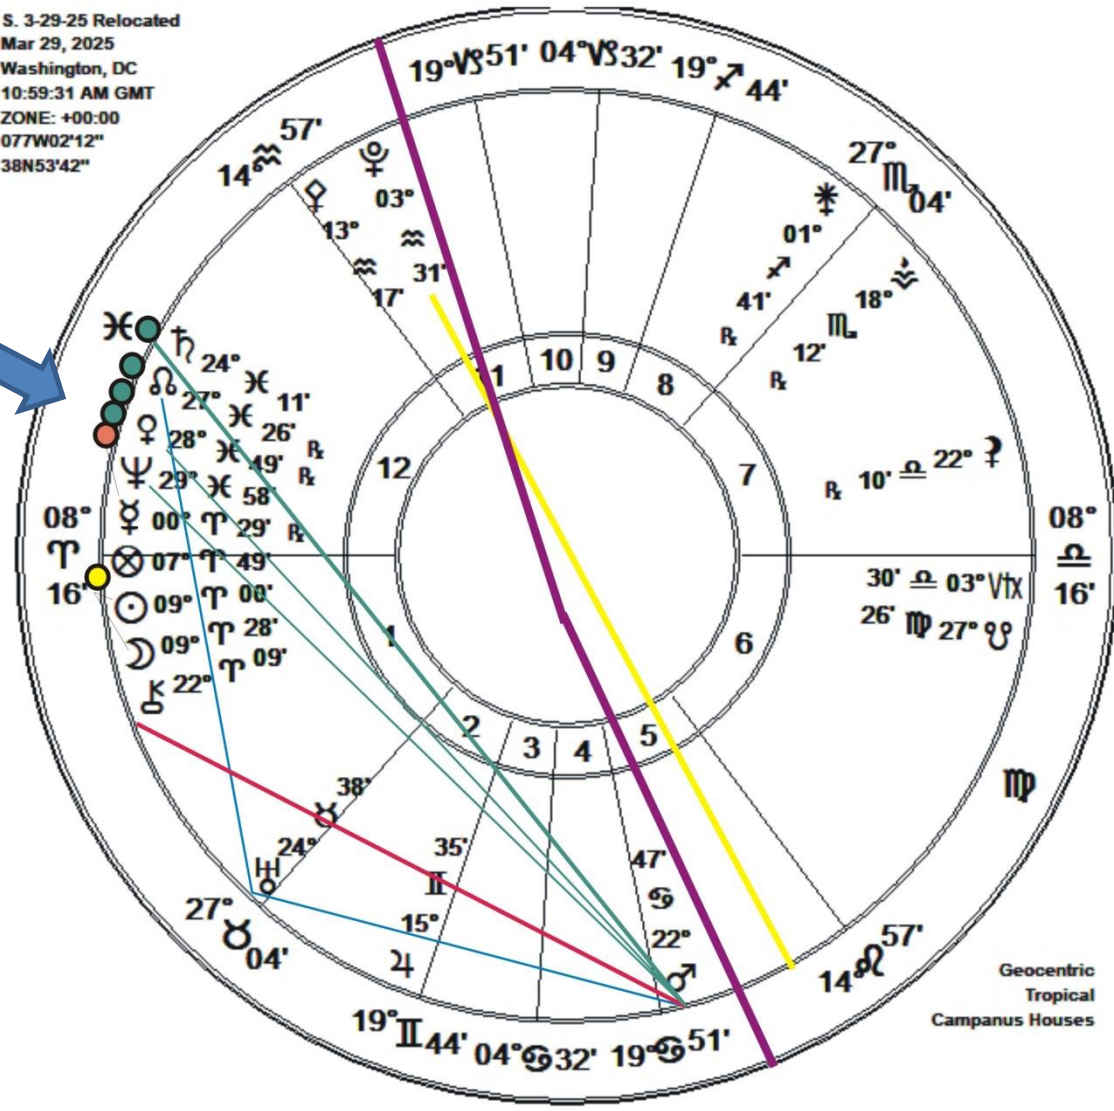

PARTIAL SOLAR ECLIPSE MARCH 29, 2025 9° ARIES 00'

S. 3-29-25 Relocated
Mar 29, 2025
Washington, DC
10:59:31 AM GMT
ZONE: +00:00
077W02'12"
38N53'42"