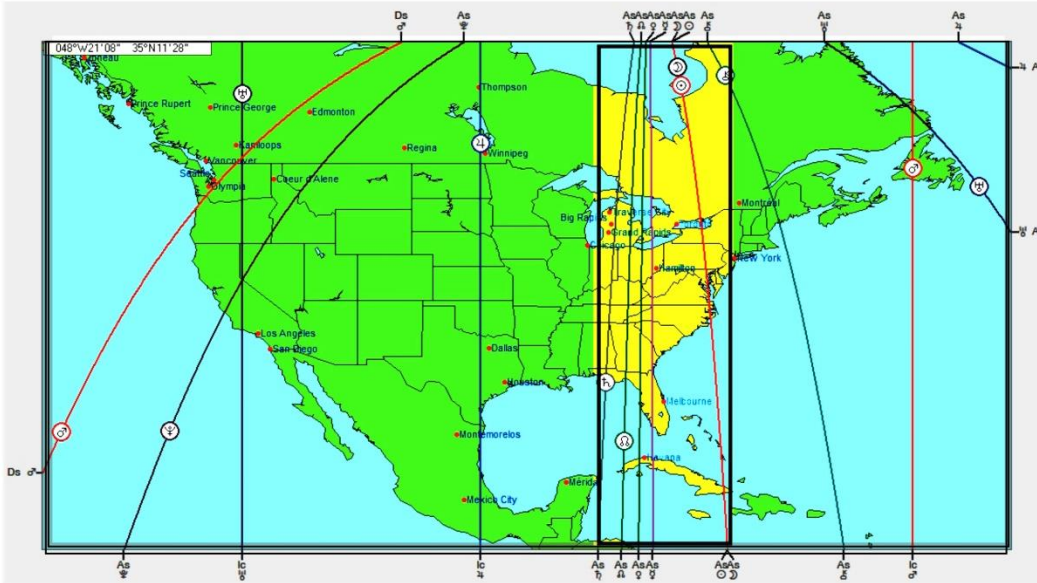

PARTIAL SOLAR ECLIPSE MARCH 29, 2025, 9° ARIES 00' USA Astrocartography and Shadow Path