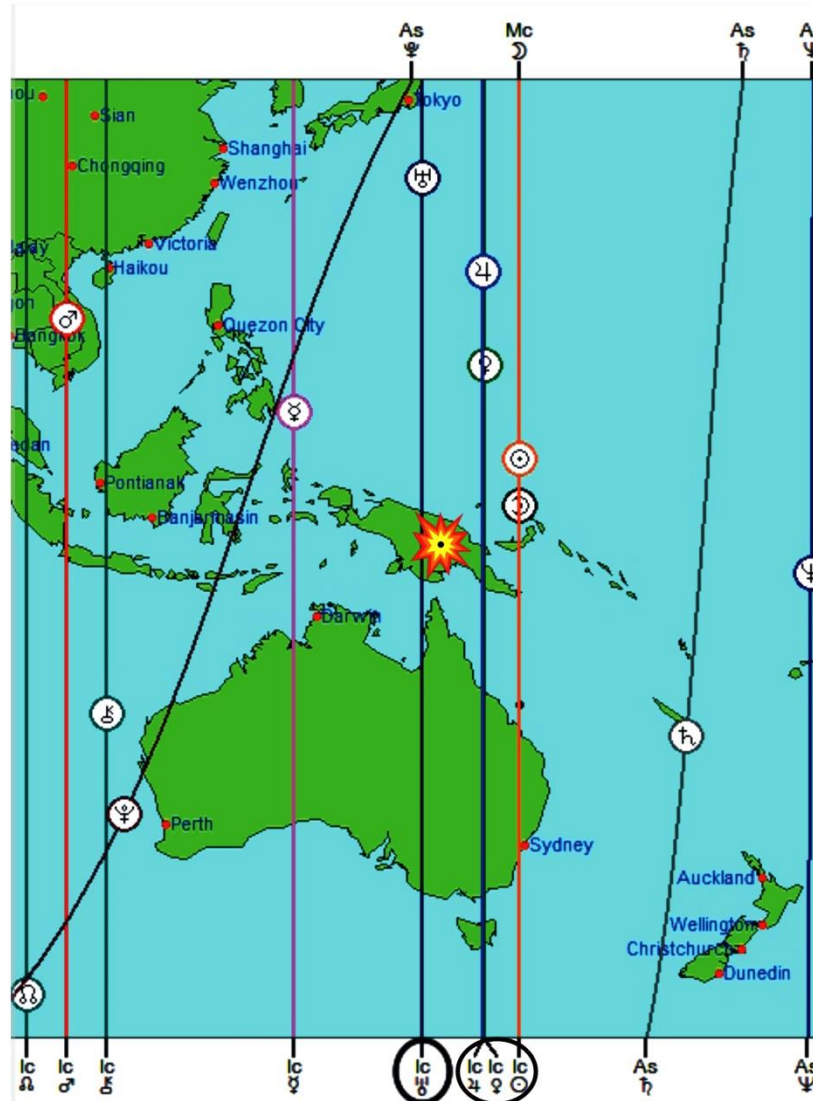

(Map lines mark effect for 200 miles either side)

SEVERE WEATHER REPORTS

MAY 19-20, 2024

TORNADO

STORM DAMAGE

WIND GUST

HAIL

430 MILE SWATH
OF DAMAGING WINDS

FULL MOON OF 3° SAGITTARIUS - MAY 23, 2024
ASTROCARTOGRAPHY

URANUS ON IC (BASE POINT) IN PAPUA, NEW GUINEA
3,000 PEOPLE BURIED IN MASSIVE LANDSLIDE
May 25, 2024

Total Solar Eclipse in Aries, 4-8-24

Shadow Path USA Post Eclipse Events for May 2024