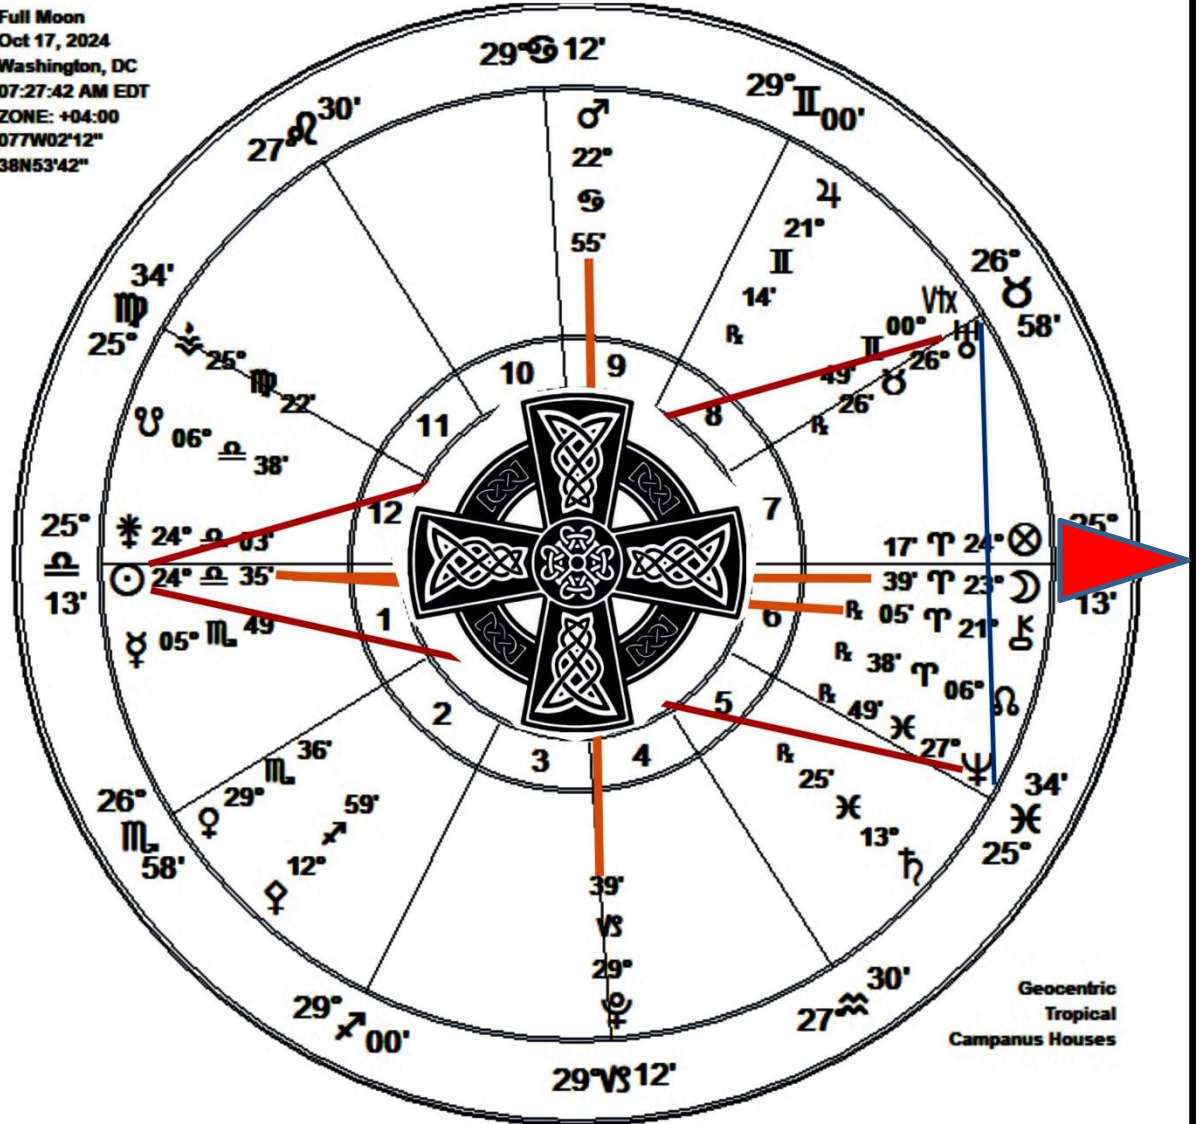

Full Moon
Oct 17, 2024
Washington, DC
07:27:42 AM EDT
ZONE: +04:00
077W02'12"
38N53'42"

YOD
FORMATION

Powerful
cosmic
pressures
apply

The Star of David geometry that flashes through the planetary relationship angles of this Full Moon of Aries, reminds us of, and calls us toward, the GOAL: