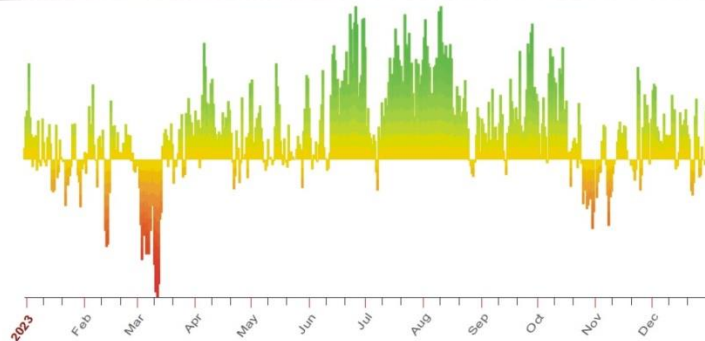

PRESIDENT DONALD J. TRUMP ASTROLOGICAL BLACKBOX GRAPHS, 2020 THRU 2024

2020

2021

2022

2023

2024

2025

January 20