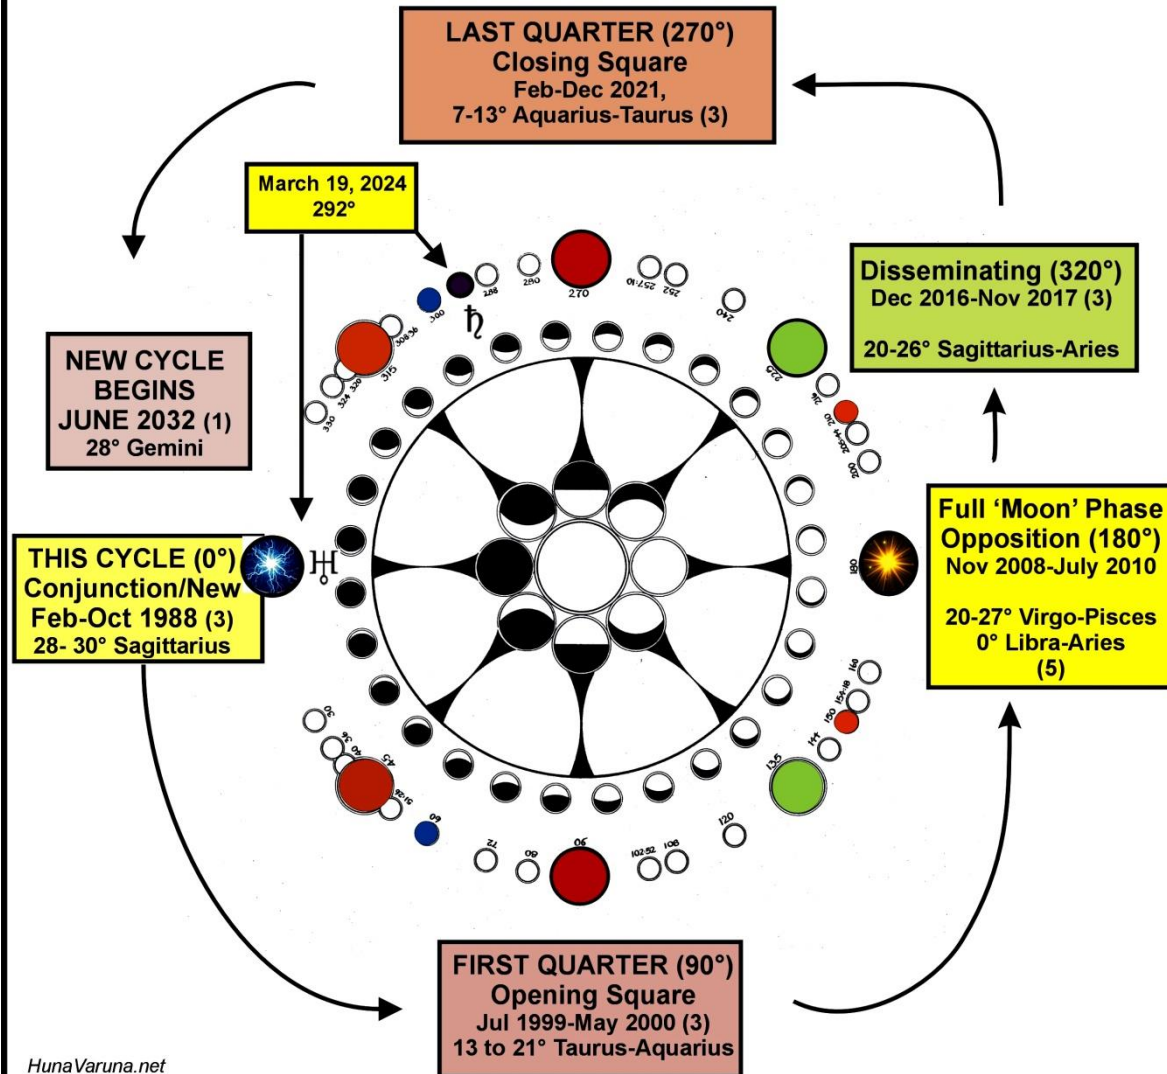

TECHNICAL, MECHANICAL INNOVATION CYCLE IS IN DECAY UNTIL 2032

START-UPS
AGGRESSIVELY
THRUST ON THE
PUBLIC AT LAST
QUARTER SQUARE
WILL FAIL

Saturn-Uranus Synodic Cycle -- 1988 to 2032

The challenge of integrating stability and structure with vital change, freedom and CREATIVE INNOVATION via collective agreements, laws/accountability, and healthy boundaries. Progression of Science and Technology as related to tradition and status quo.

Positive: Well grounded progress, practical innovations, synergy, and altruism.

Negative: Non-compromising clashes; liberty vs. domination, control, repressive authoritarianism; shocking changes and disruptions; abuse/failure/breakdown of sciences, technology and machinery; subjugation and rebellion, destabilization, revolution.