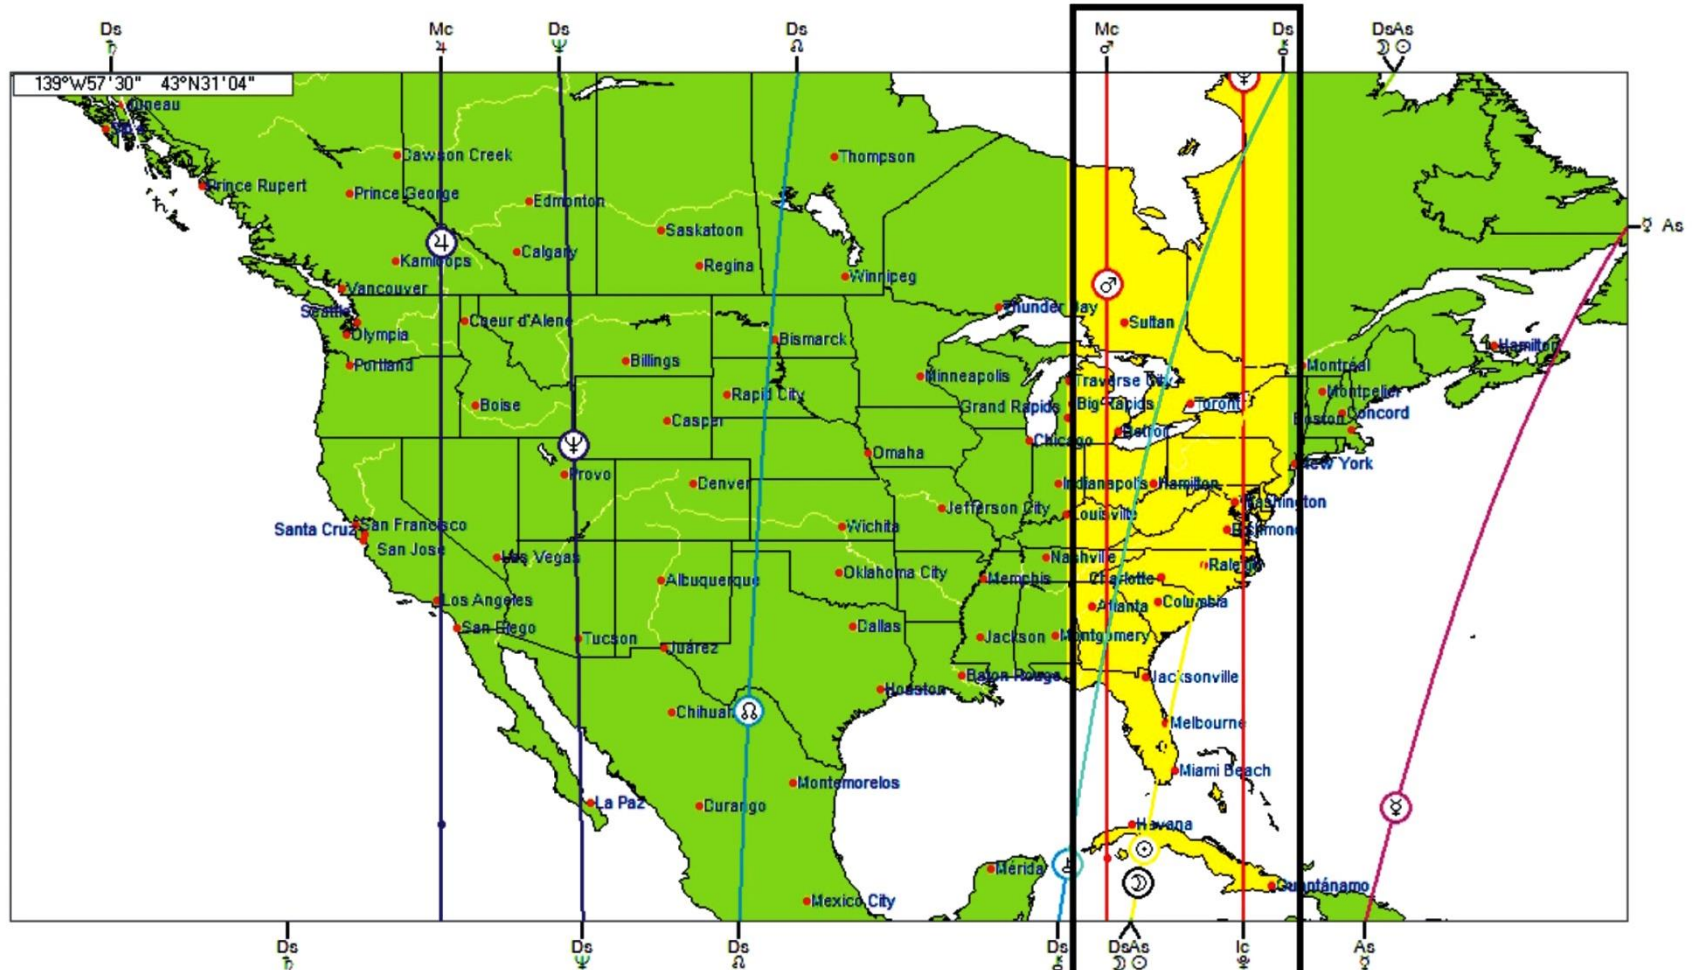

Full Moon
Oct 17, 2024
Washington, DC
07:27:42 AM EDT
ZONE: +04:00
077W02'12"
38N53'42"

TURNING THE AGE

GATHERING POWER

TO CREATE ANEW

FULL MOON OF ARIES OCTOBER 17, 2024

USA Astrocartography

Covid 19 “vaccines”. Where do we stand now?