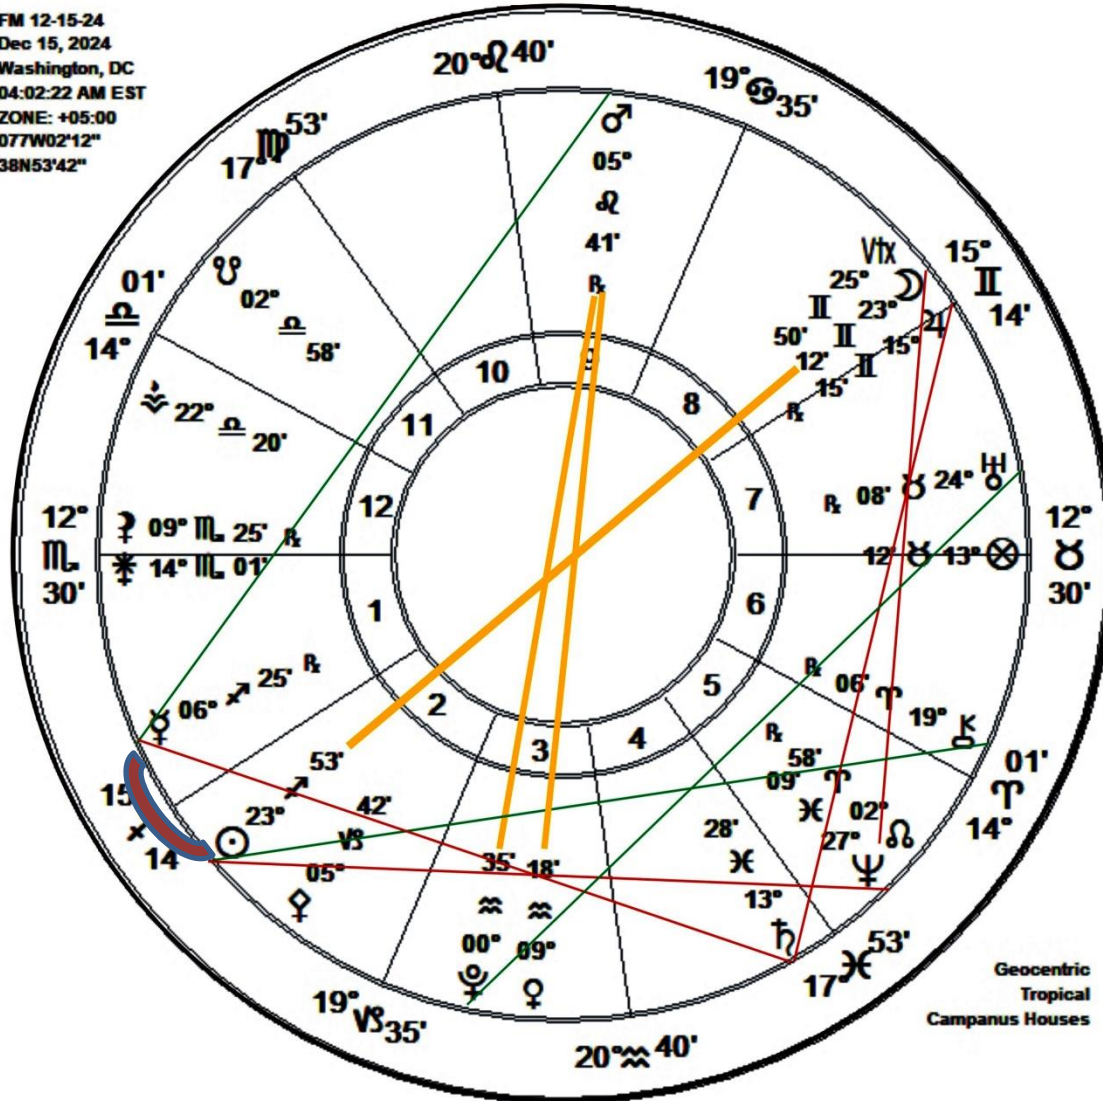

Venus square Nodes
 Mars trine/sextile Nodes

Mercury Stationary- Retrograde

November
25 to
December
15, 2024.

TO USA
CHART

NEW MOON OF 9° SAGITTARIUS DECEMBER 1, 2024

New Moon
 Dec 01, 2024
 Washington, DC
 01:22:42 AM EST
 ZONE: +05:00
 077W02'12"
 38N53'42"

Mars / Sun / Moon trine North Node

**DECEMBER 6,
2024**

Mars SRx

FULL MOON OF 24° GEMINI DECEMBER 15, 2024

FM 12-15-24
Dec 15, 2024
Washington, DC
04:02:22 AM EST
ZONE: +05:00
077W02'12"
38N53'42"

Pluto sextile North Node
Mars / Mercury trine N