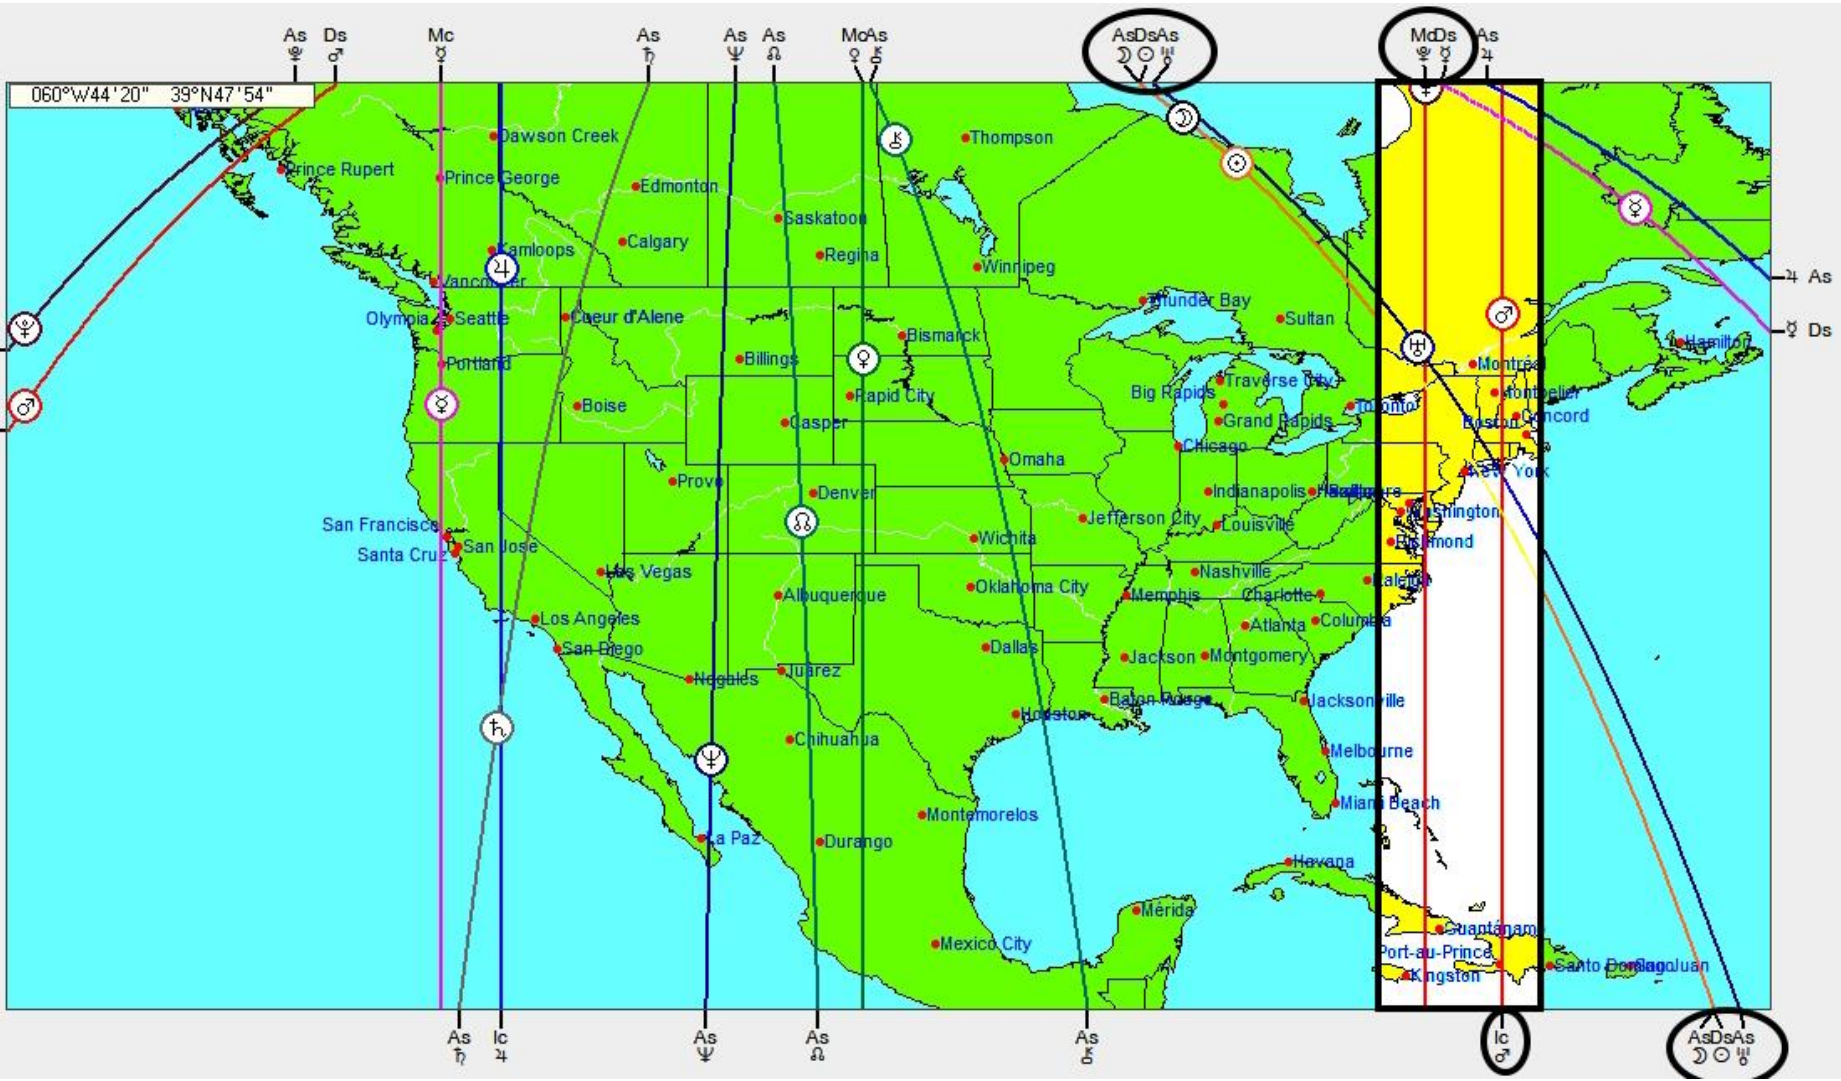

Venus square Nodes
 Mars trine/sextile Nodes

Mercury Stationary- Retrograde

November
25 to
December
15, 2024.

TO USA
CHART

NEW MOON OF 9° SAGITTARIUS DECEMBER 1, 2024

New Moon
 Dec 01, 2024
 Washington, DC
 01:22:42 AM EST
 ZONE: +05:00
 077W02'12"
 38N53'42"