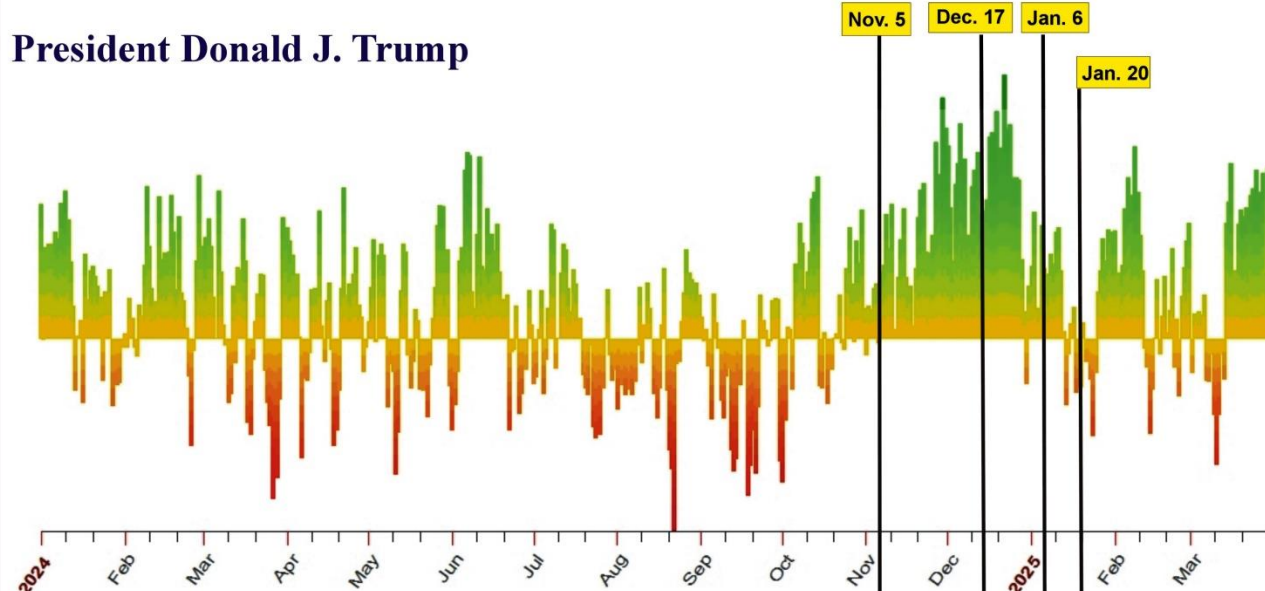

ASTROLOGY BLACKBOX GRAPHS FOR 2024 THRU FIRST Q 2025

This Blackbox Graph uses a natal horoscope as the basis, working with six bell curve formats to calculate results based on 760 astrological factors.

Green: Periods of status quo or expansion and development.

Red: Periods of challenge, contraction, and possible crisis requiring decisions and course-corrections on matters of

01.20.2025 11:04 ...

DJT Aspects

- ♃♁♂♂ - 00°12'
- ♃♁♂♂ - 00°15'
- ♃♁♂♂ - 00°18'
- ♃♁♂♂ - 00°35'
- ♃♁♂♂ - 00°45'
- ♃♁♂♂ - 00°31'
- ♃♁♂♂ - 00°09'
- ♃♁♂♂ - 00°18'
- ♃♁♂♂ - 01°20'
- ♃♁♂♂ - 00°54'
- ♃♁♂♂ - 01°19'
- ♃♁♂♂ - 01°12'
- ♃♁♂♂ - 01°39'
- ♃♁♂♂ - 01°20'
- ♃♁♂♂ - 01°41'
- ♃♁♂♂ - 01°35'
- ♃♁♂♂ - 01°36'
- ♃♁♂♂ - 01°46'
- ♃♁♂♂ - 01°56'

President Donald J. Trump