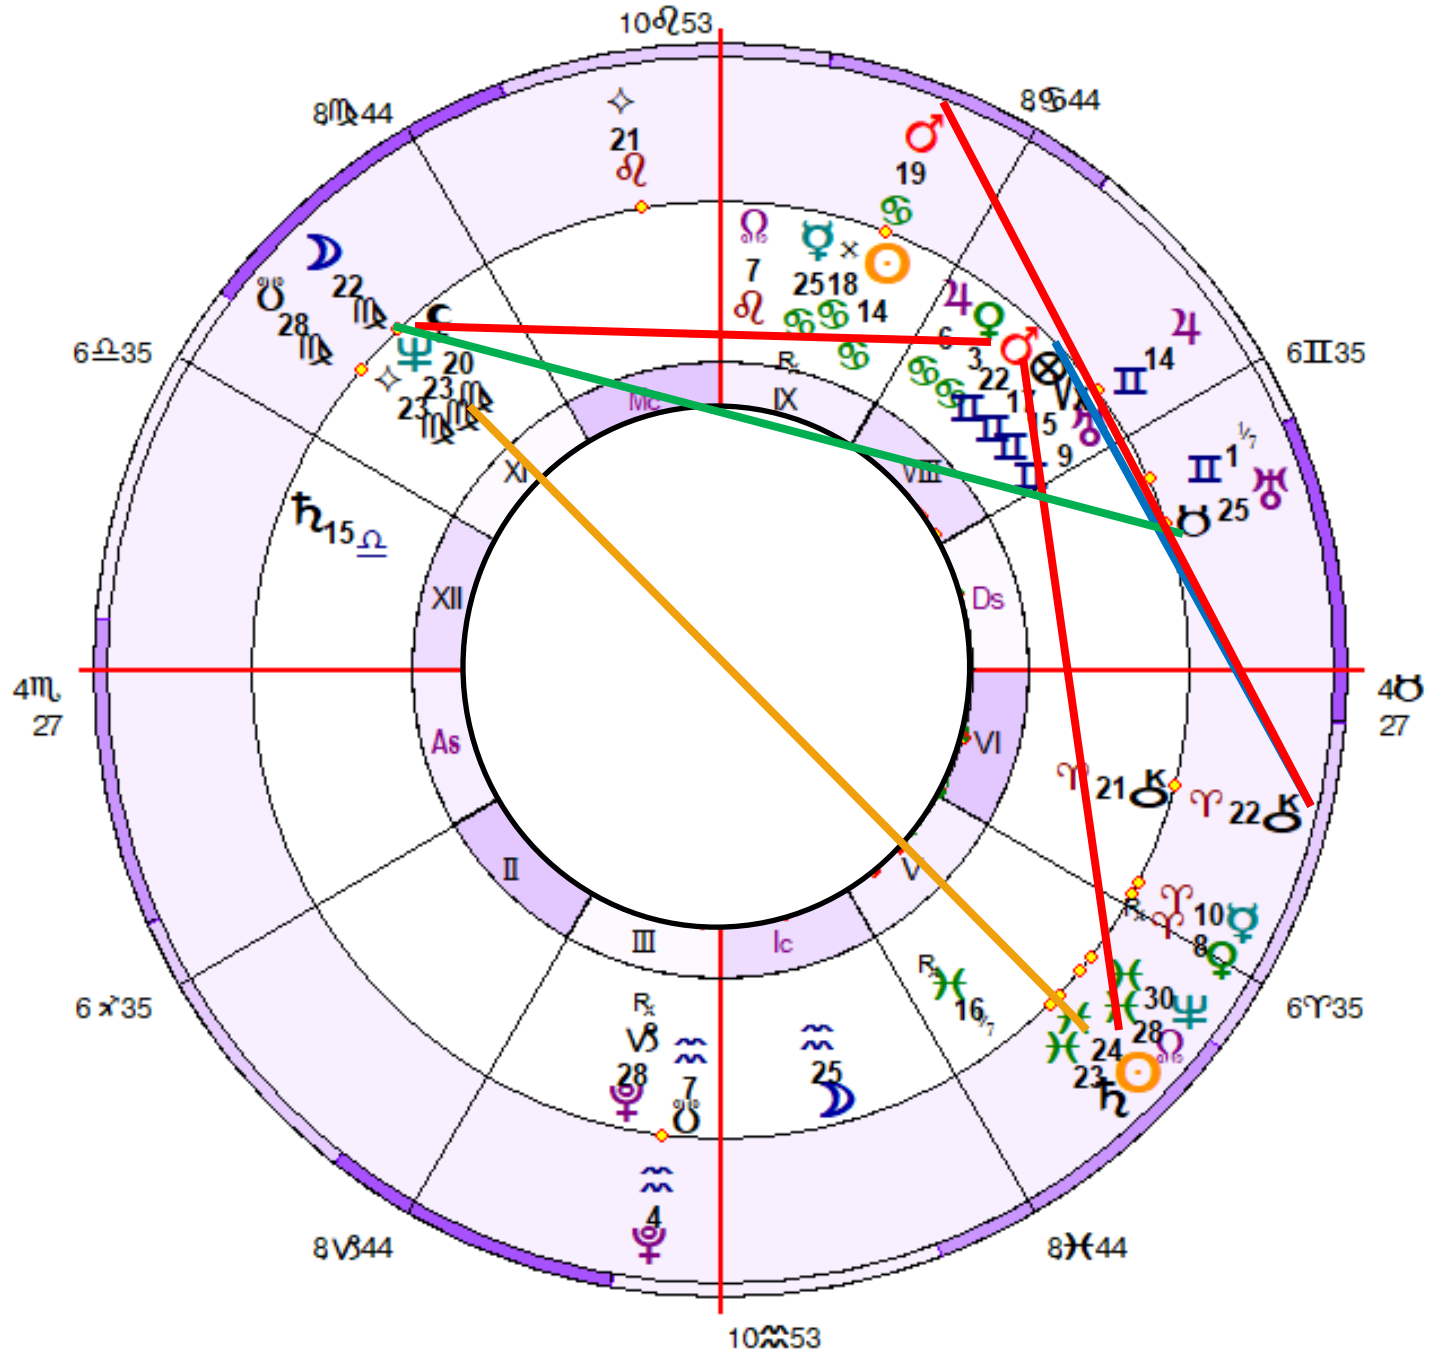

TOTAL LUNAR ECLIPSE

MARCH 14,
2025

23° VIRGO/
PISCES

TO
USA CHART

Pray for DJT