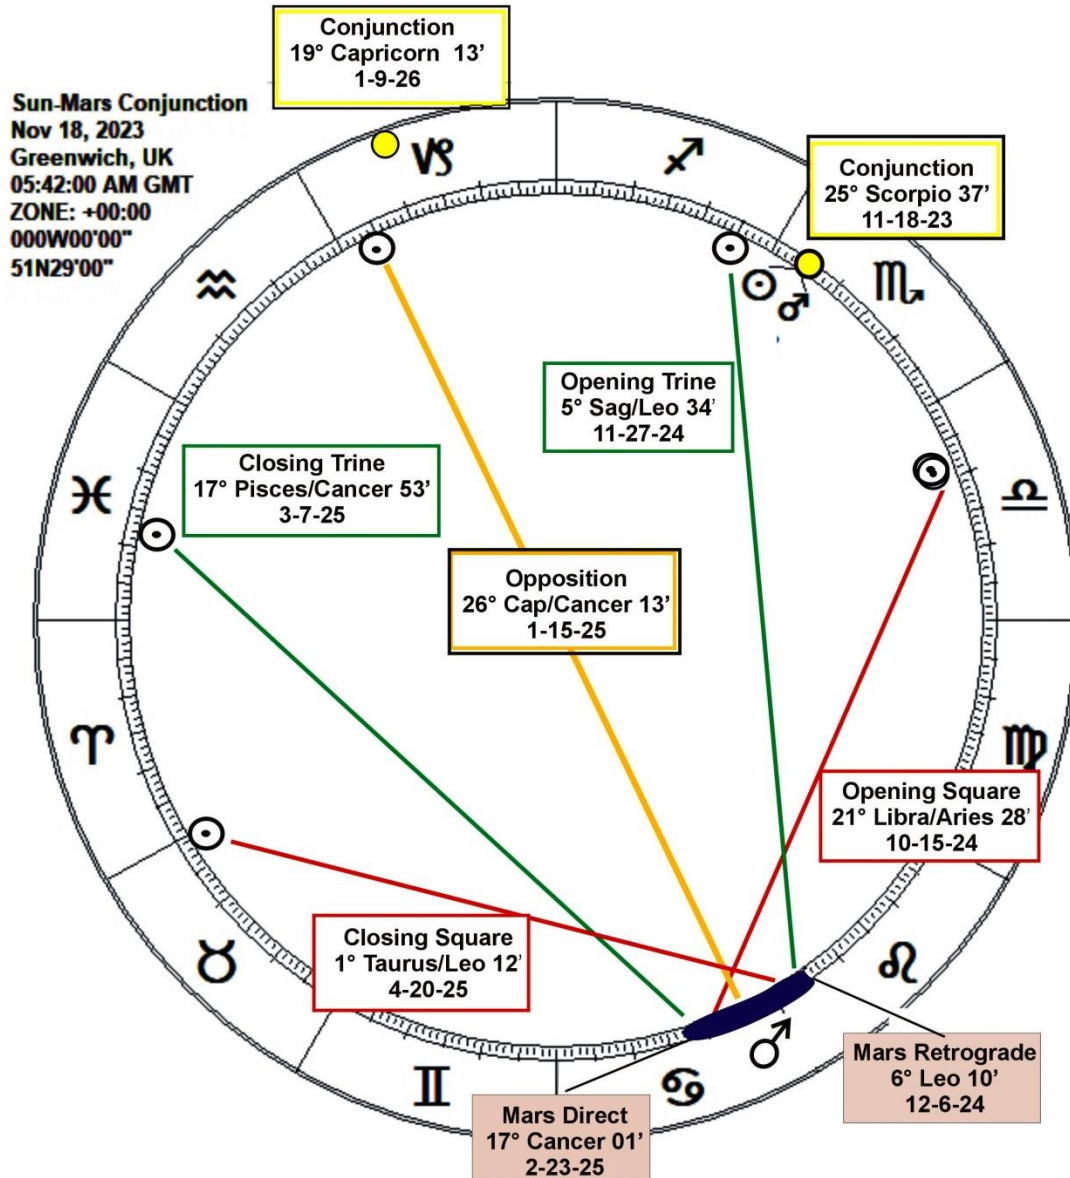

NEW MOON OF 9° SCORPIO 35' NOVEMBER 1, 2024

New Moon
Nov 01, 2024
Washington, DC
08:47:43 AM EDT
ZONE: +04:00
077W02°12"
38N53°42"

SUN-MARS SYNODIC CYCLE November 2023 to January 2026

SUN-MARS SYNODIC CYCLE November 2023 to January 2026