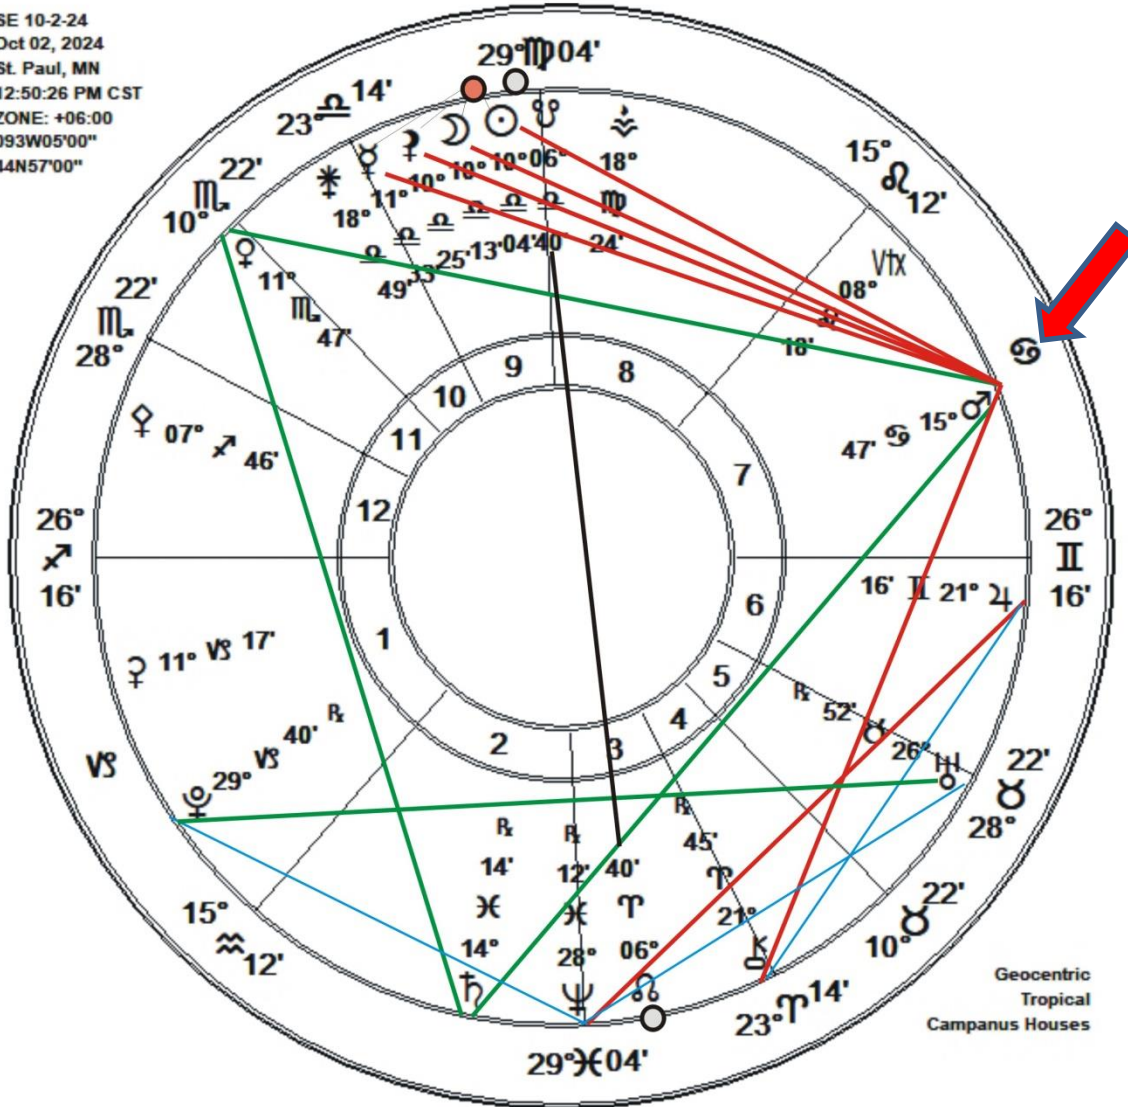

ANNULAR SOLAR ECLIPSE OCTOBER 2, 2024 -- 10° LIBRA 04' USA Astrocartography

Epic Rain
in North
Carolina,
up to 18
inches of
rain in 12
hours.

Hurricane
Helene
hits
North
Carolina.

Cuba –
Water
infra-
structure
failing.