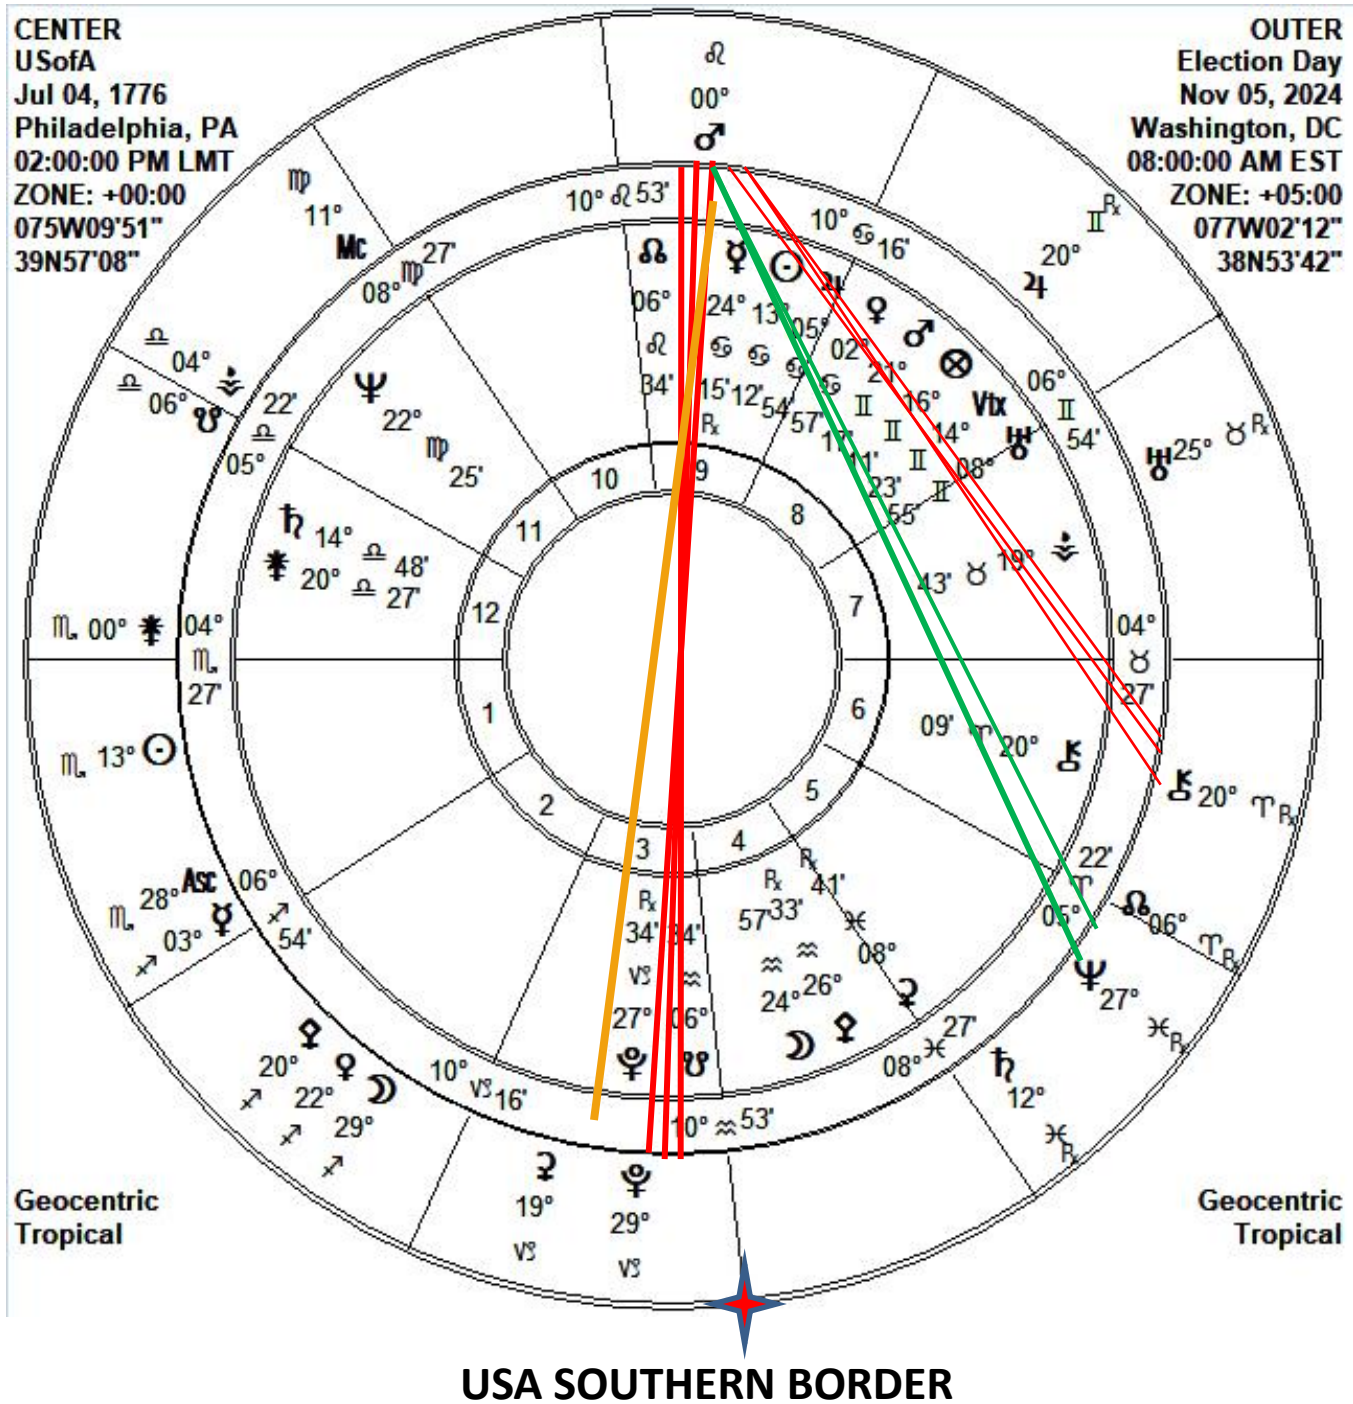

MARS SQUARES CHIRON

10-13-2025

21° 15' Cancer-Aries

2-3-2025

19° 36' Cancer-Aries

3-26-2025

22° 00' Cancer-Aries

SUN-MARS OPPOSITION

1-15-25

26° Capricorn 13'

MARS TRINES NEPTUNE

10-28-2024

27° 34' Cancer-Pisces

1-12-2025

27° 30' Cancer/Pisces

4-19-2025

00° 44' Leo/Aries