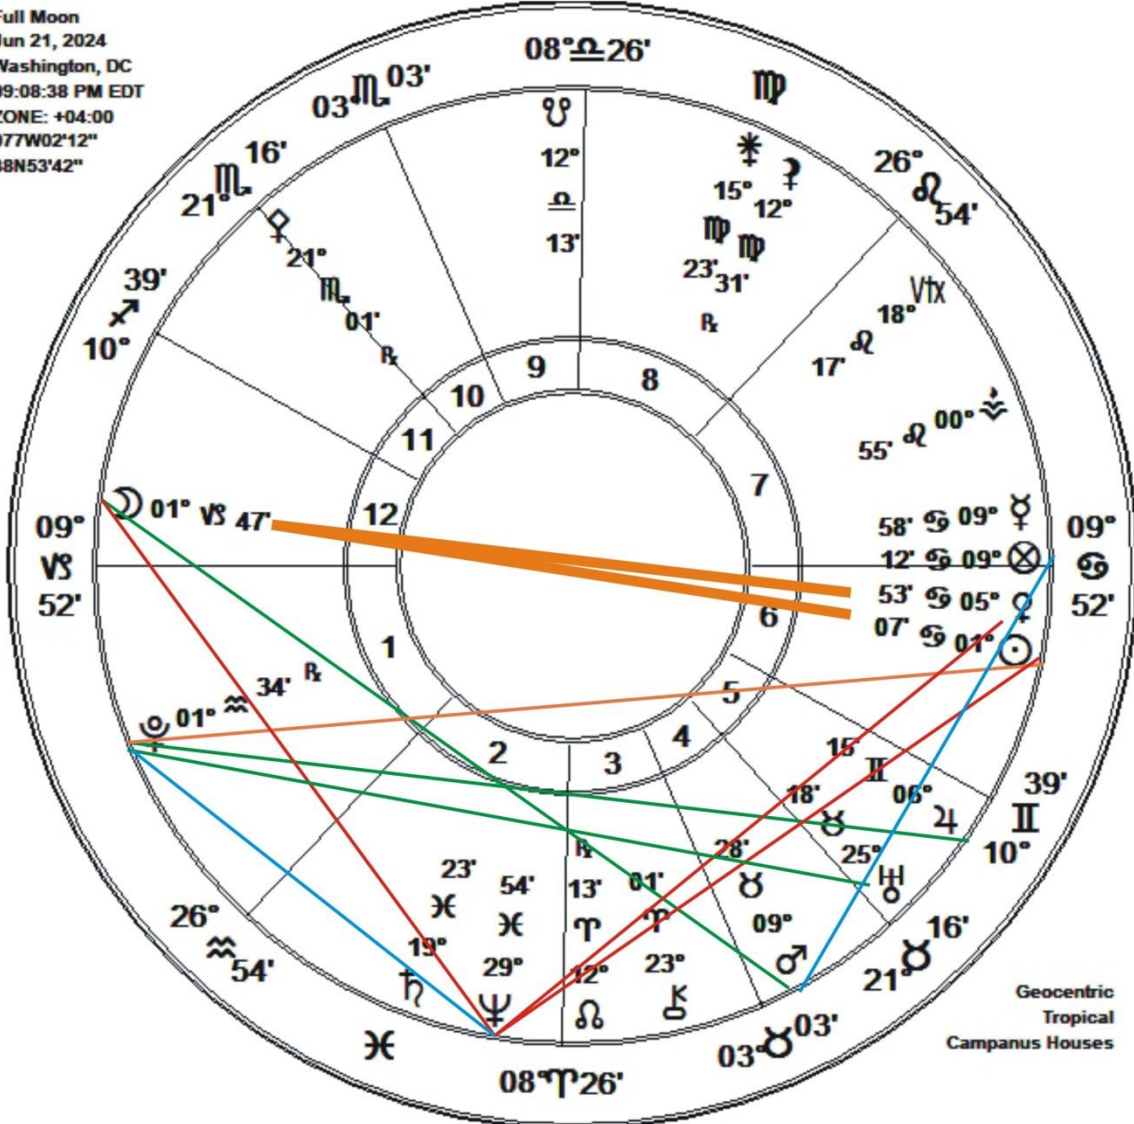

New Moon
Jun 06, 2024
Washington, DC
08:39:07 AM EDT
ZONE: +04:00
077W02'12"
38N53'42"

Saturn on MC in Minnesota

- East edge Europe/Africa
- Mars-Chiron on IC in Indonesia
- Mars IC runs through Taiwan

NEW MOON 16° GEMINI - JUNE 6, 2024, ASTROCARTOGRAPHY

96 fires have engulfed northern Israel's Galilee region due to Hezbollah rocket fire from Lebanon, damaging 14,000 dunams (3,460 acres) of land, twice the destruction of the 2006 Lebanon War. Ninety percent of the Naftali Mountain Forest was burned. Israeli firefighters have finally managed to gain control of the fires.

A total of 16 injuries have been reported. (June 7, 2024)

FULL MOON OF 1° CAPRICORN 47'

JUNE 21, 2024

Full Moon
 Jun 21, 2024
 Washington, DC
 09:08:38 PM EDT
 ZONE: +04:00
 077W02'12"
 38N53'42"

Geocentric
 Tropical
 Campanus Houses