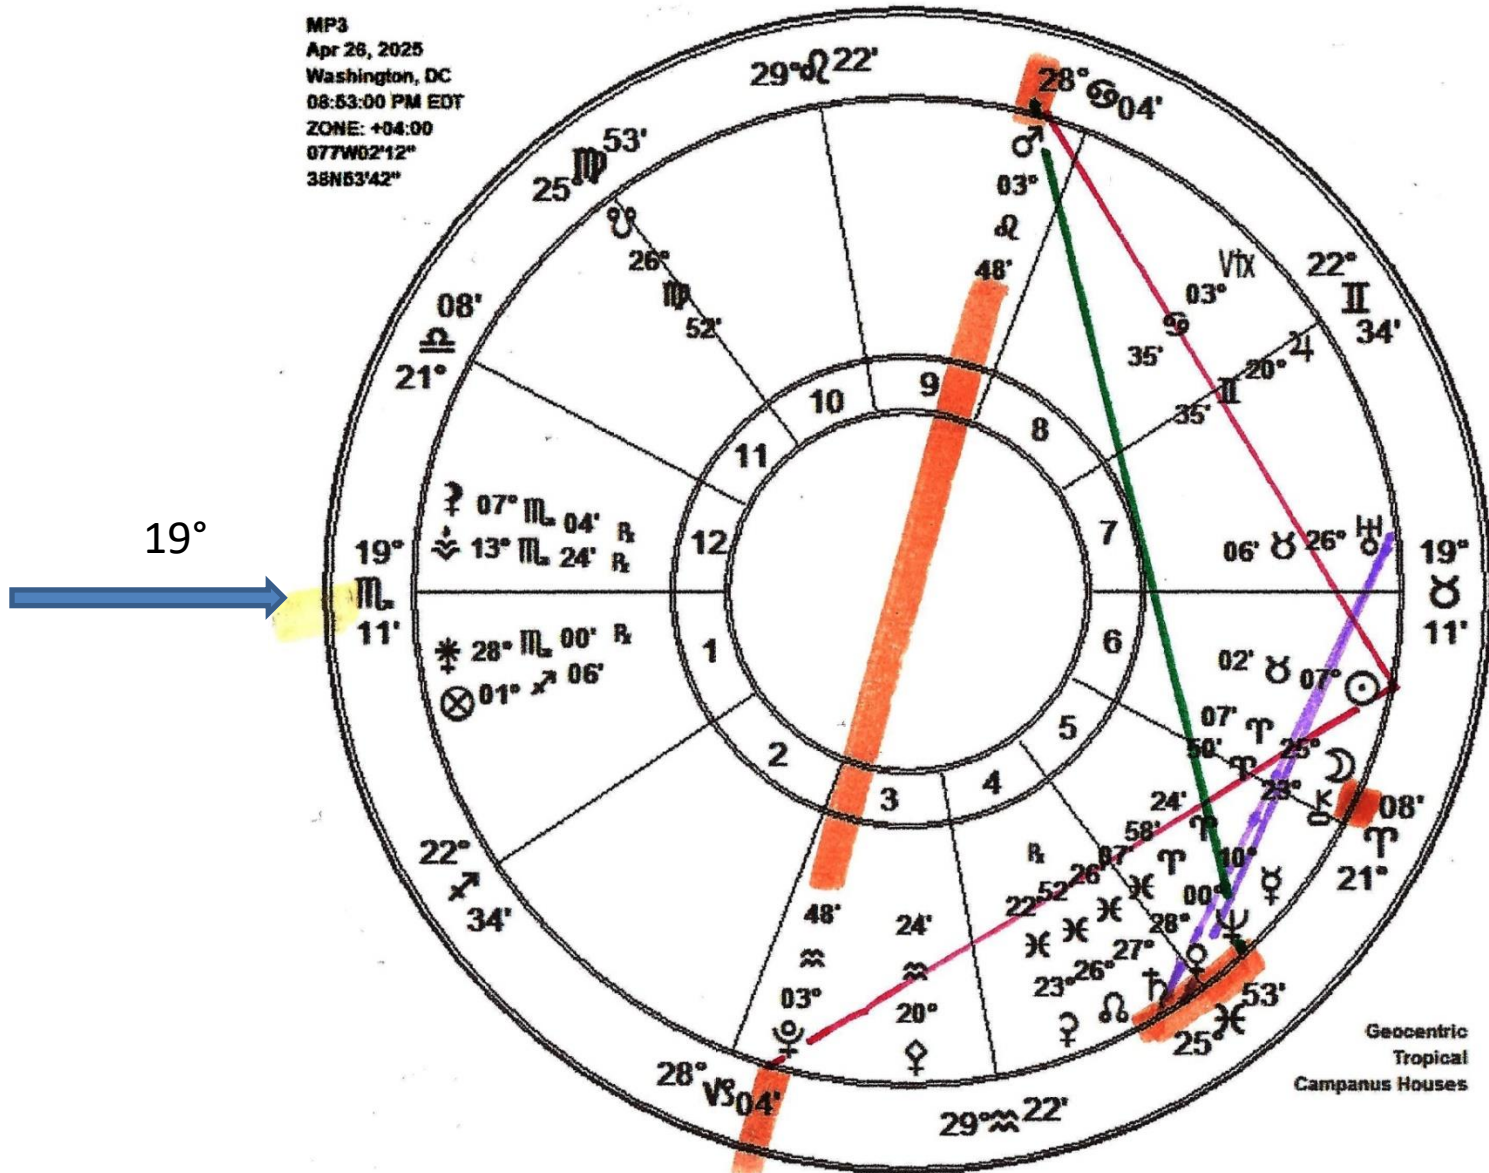

1-3-2025 1° Leo/Aquarius 08' Rx

MP2
Jan 03, 2025
Washington, DC
02:35:00 AM EST
ZONE: +05:00
077W02'12"
38N53'42"

9°

MARS-PLUTO OPPOSITION #3

4-26-2025 3° Leo/Aquarius 48'

MP3
Apr 26, 2025
Washington, DC
08:53:00 PM EDT
ZONE: +04:00
077W02°12"
38N03°42"