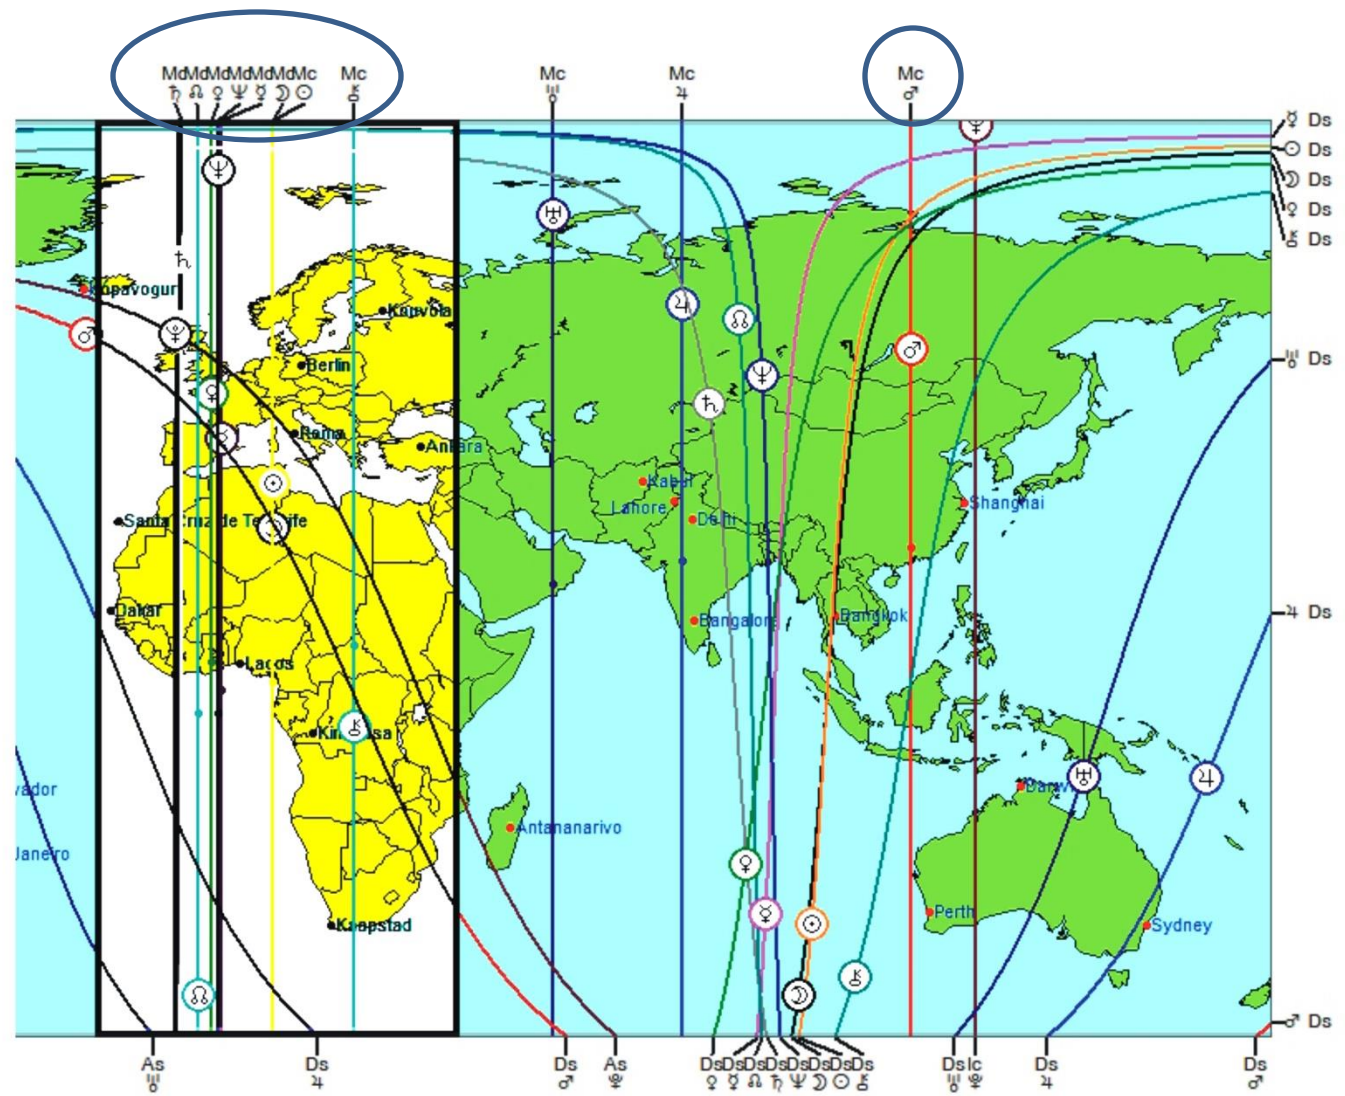

PARTIAL SOLAR ECLIPSE MARCH 29, 2025, 9° ARIES 00' EASTERN HEMISPHERE ASTROCARTOGRAPHY