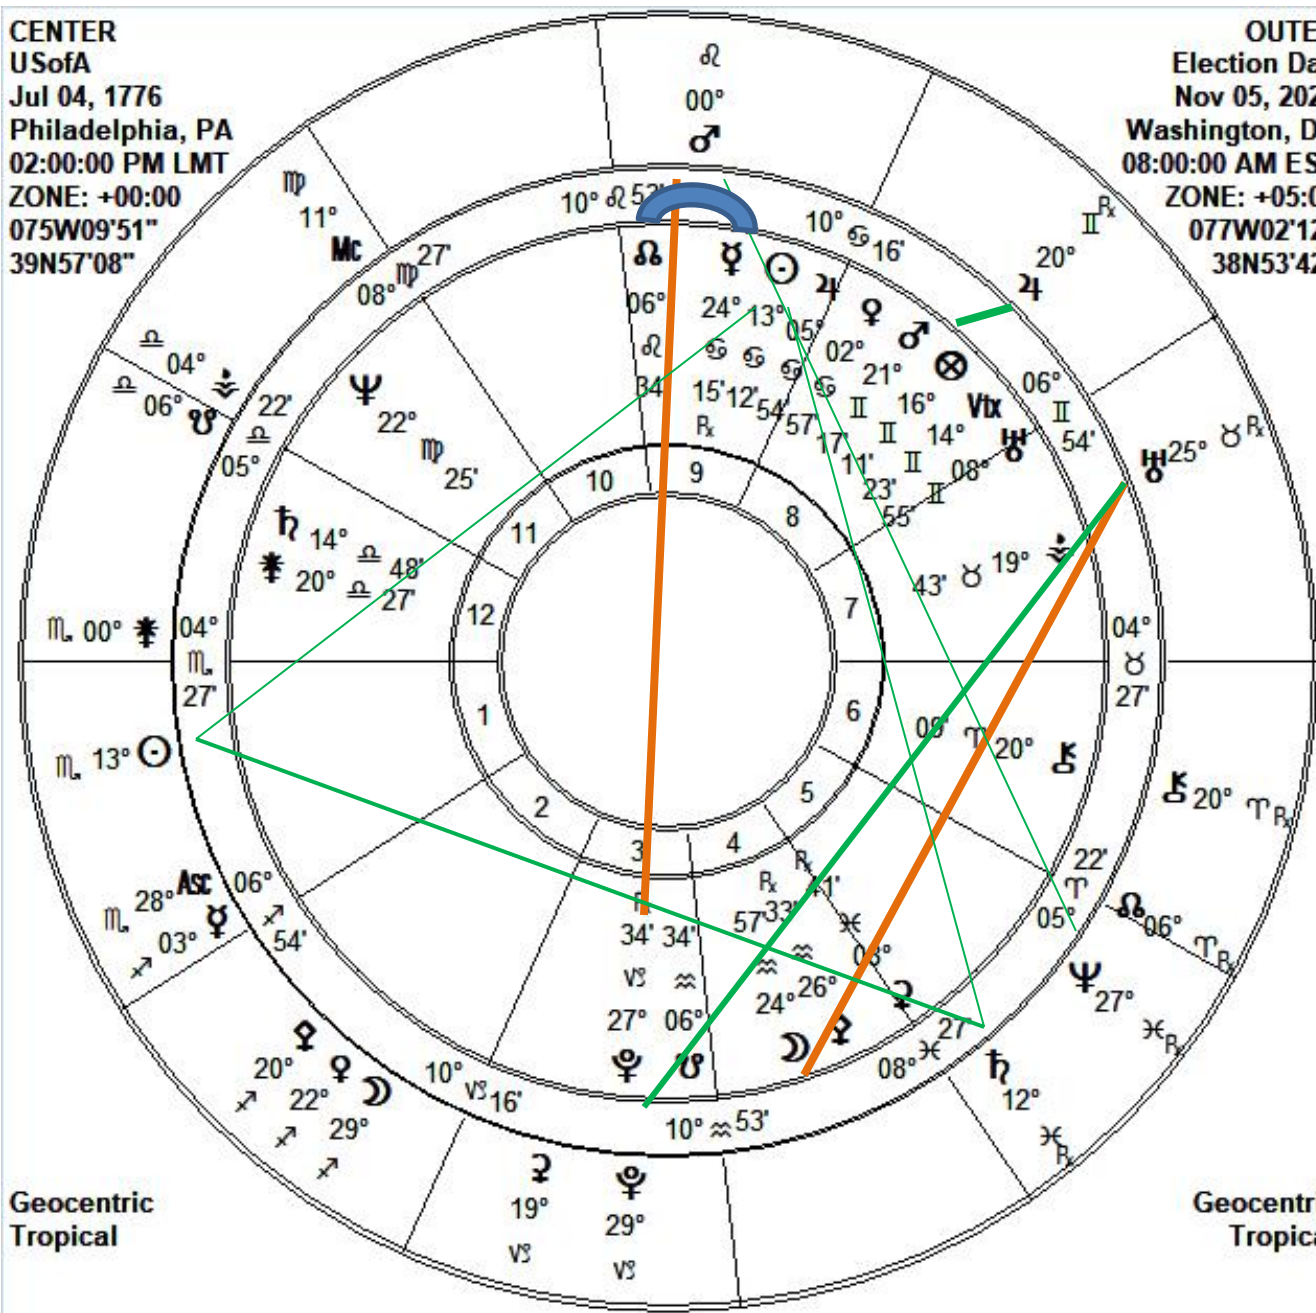

CENTER
USofA
Jul 04, 1776
Philadelphia, PA
02:00:00 PM LMT
ZONE: +00:00
075W09'51"
39N57'08"

OUTER
Election Day
Nov 05, 2024
Washington, DC
08:00:00 AM EST
ZONE: +05:00
077W02'12"
38N53'42"

Geocentric
Tropical

Geocentric
Tropical