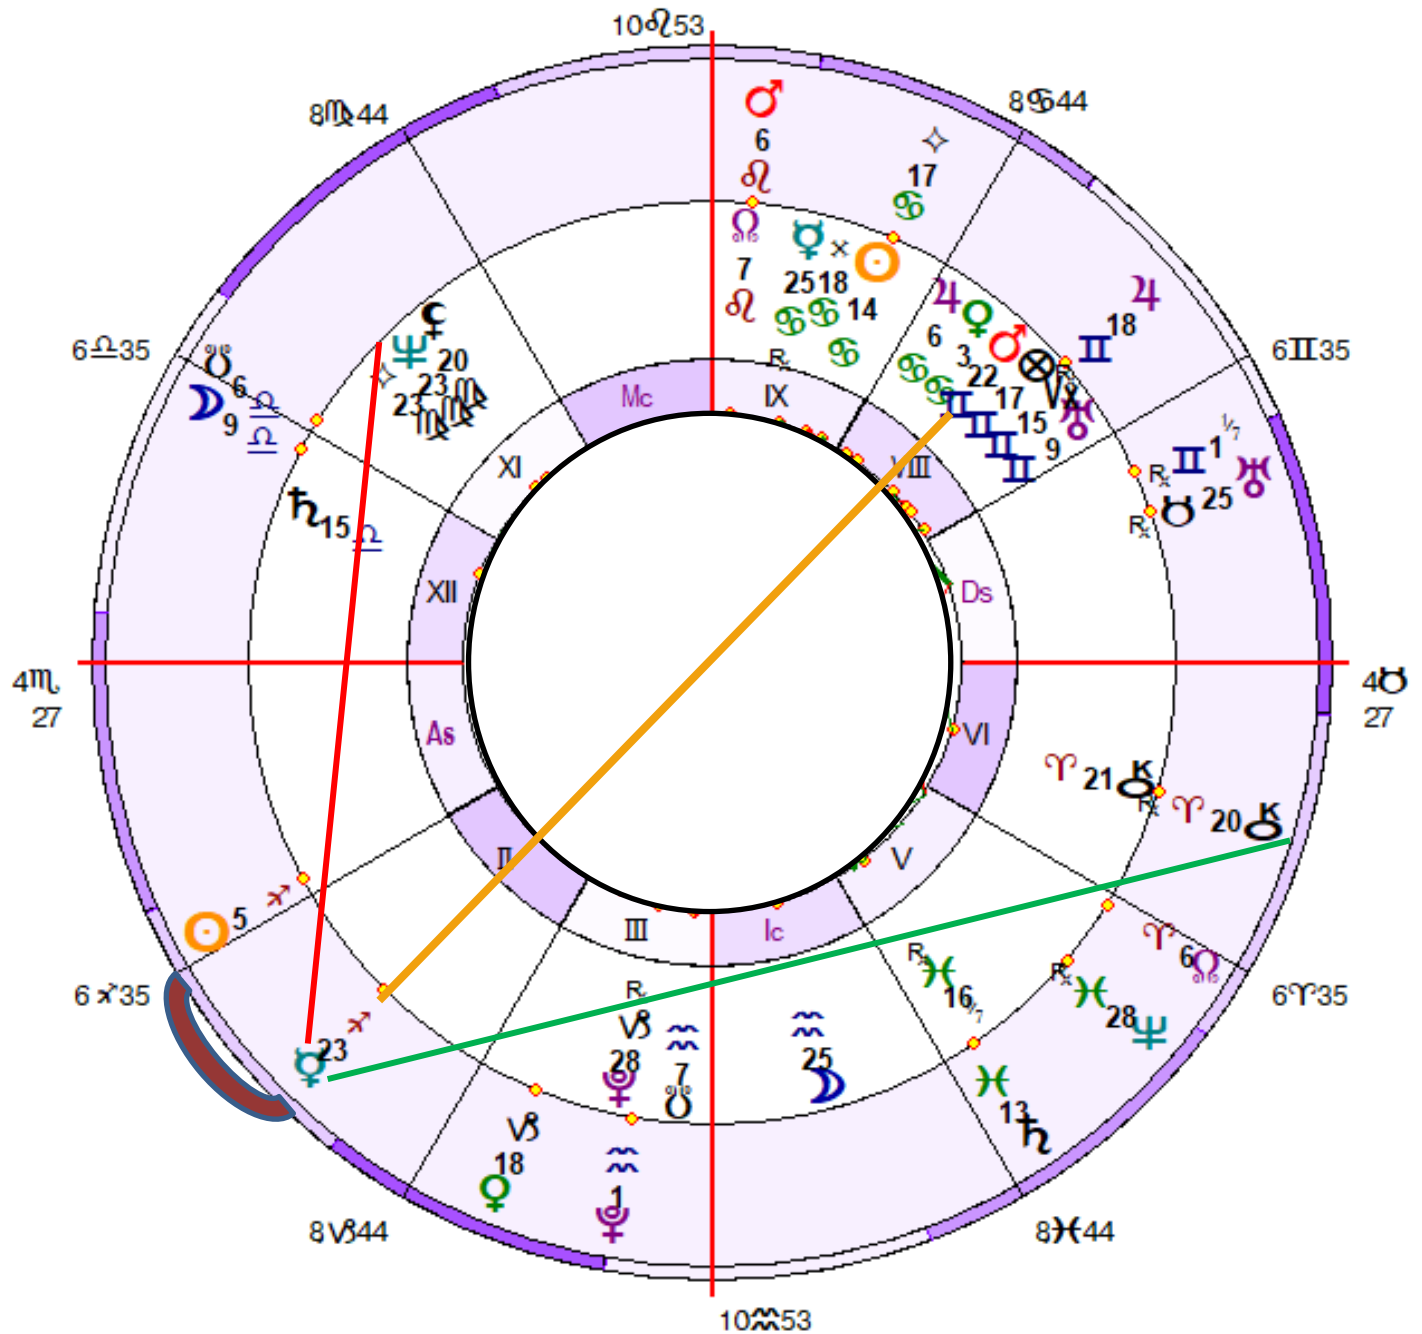

Venus square Nodes
 Mars trine/sextile Nodes

Mercury Stationary- Retrograde

November
25 to
December
15, 2024.

TO USA
CHART

NEW MOON OF 9° SAGITTARIUS DECEMBER 1, 2024

New Moon
 Dec 01, 2024
 Washington, DC
 01:22:42 AM EST
 ZONE: +05:00
 077W02'12"
 38N53'42"