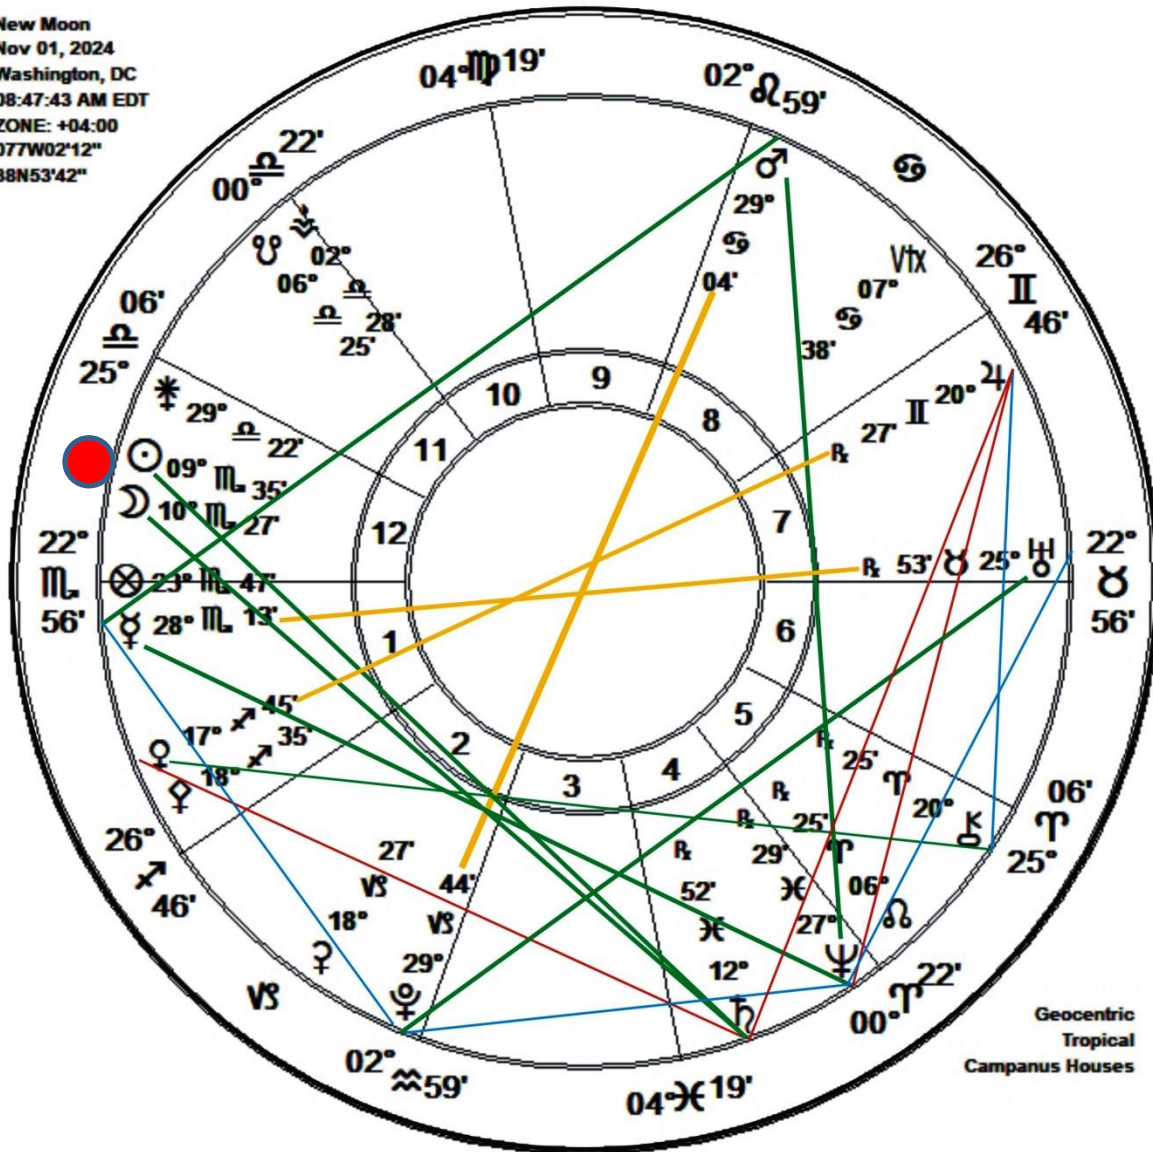

NEW MOON OF 9° SCORPIO 35' NOVEMBER 1, 2024

New Moon
Nov 01, 2024
Washington, DC
08:47:43 AM EDT
ZONE: +04:00
077W02°12"
38N53°42"

SUN-MARS SYNODIC CYCLE November 2023 to January 2026

SUN-MARS SYNODIC CYCLE November 2023 to January 2026