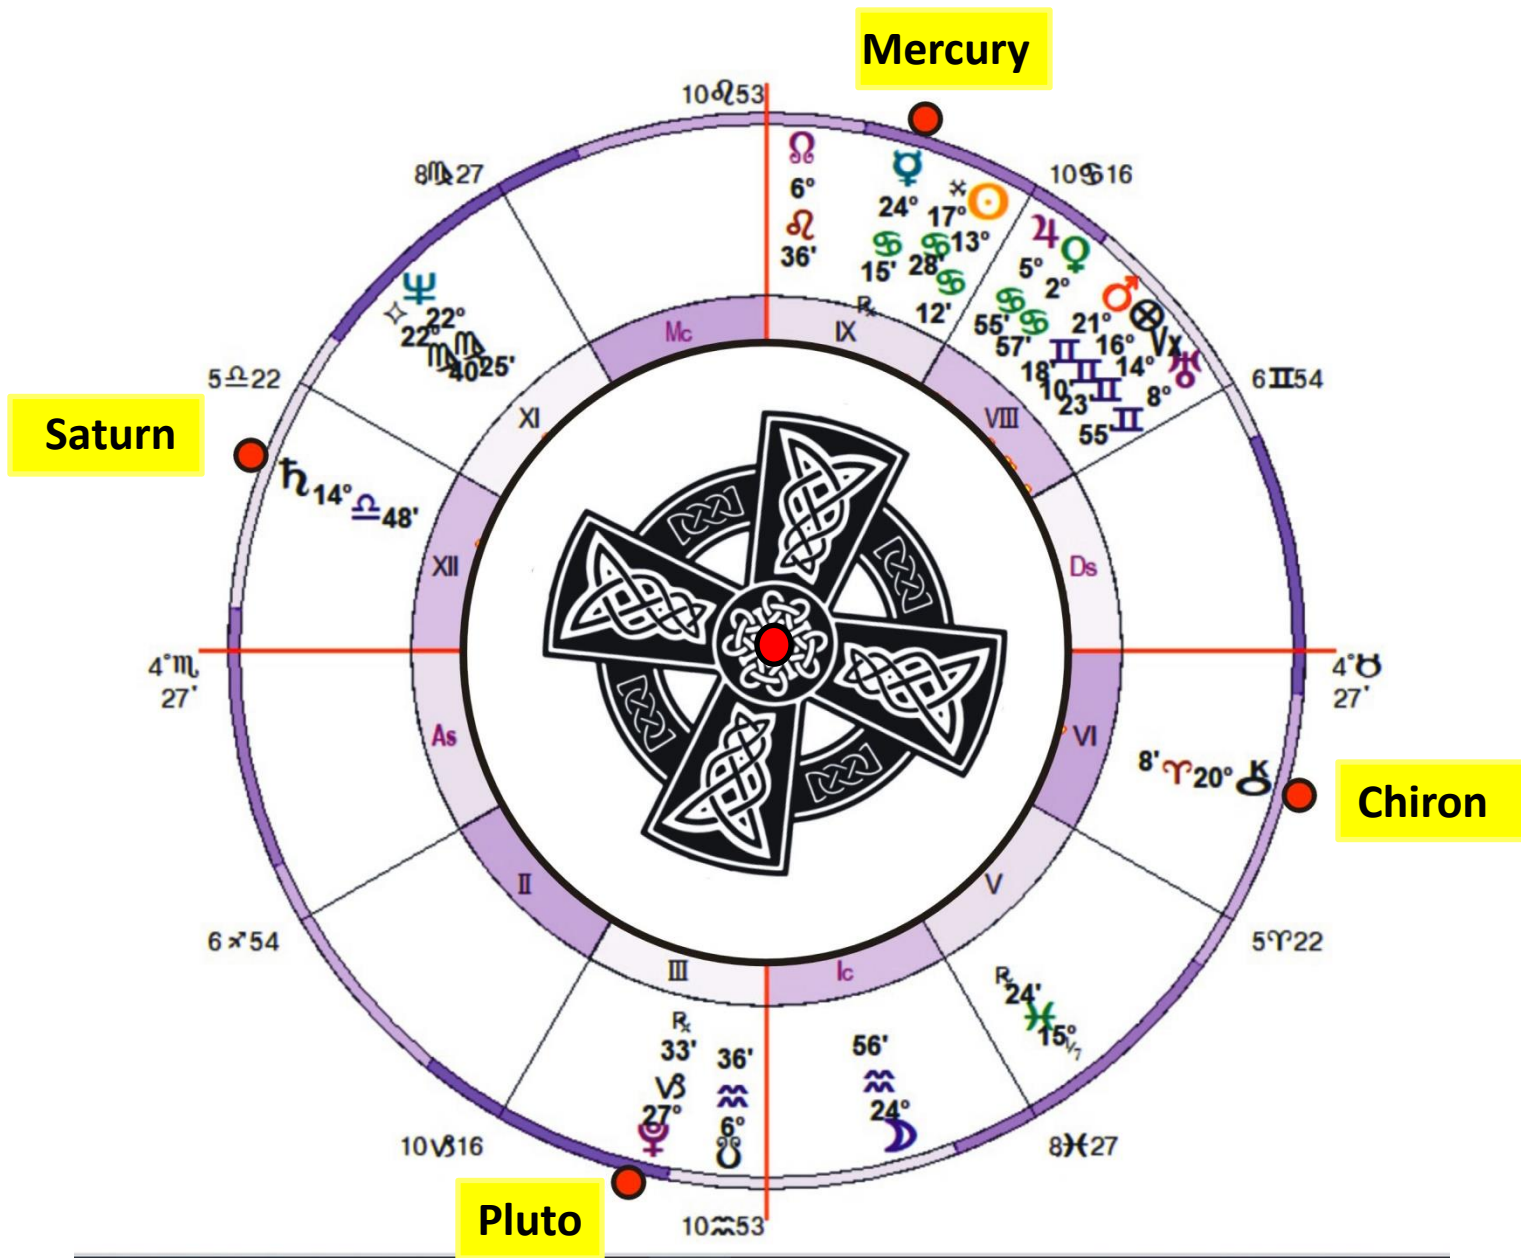

USA NATAL CHART JULY 4, 1776 - 2:00 LMT