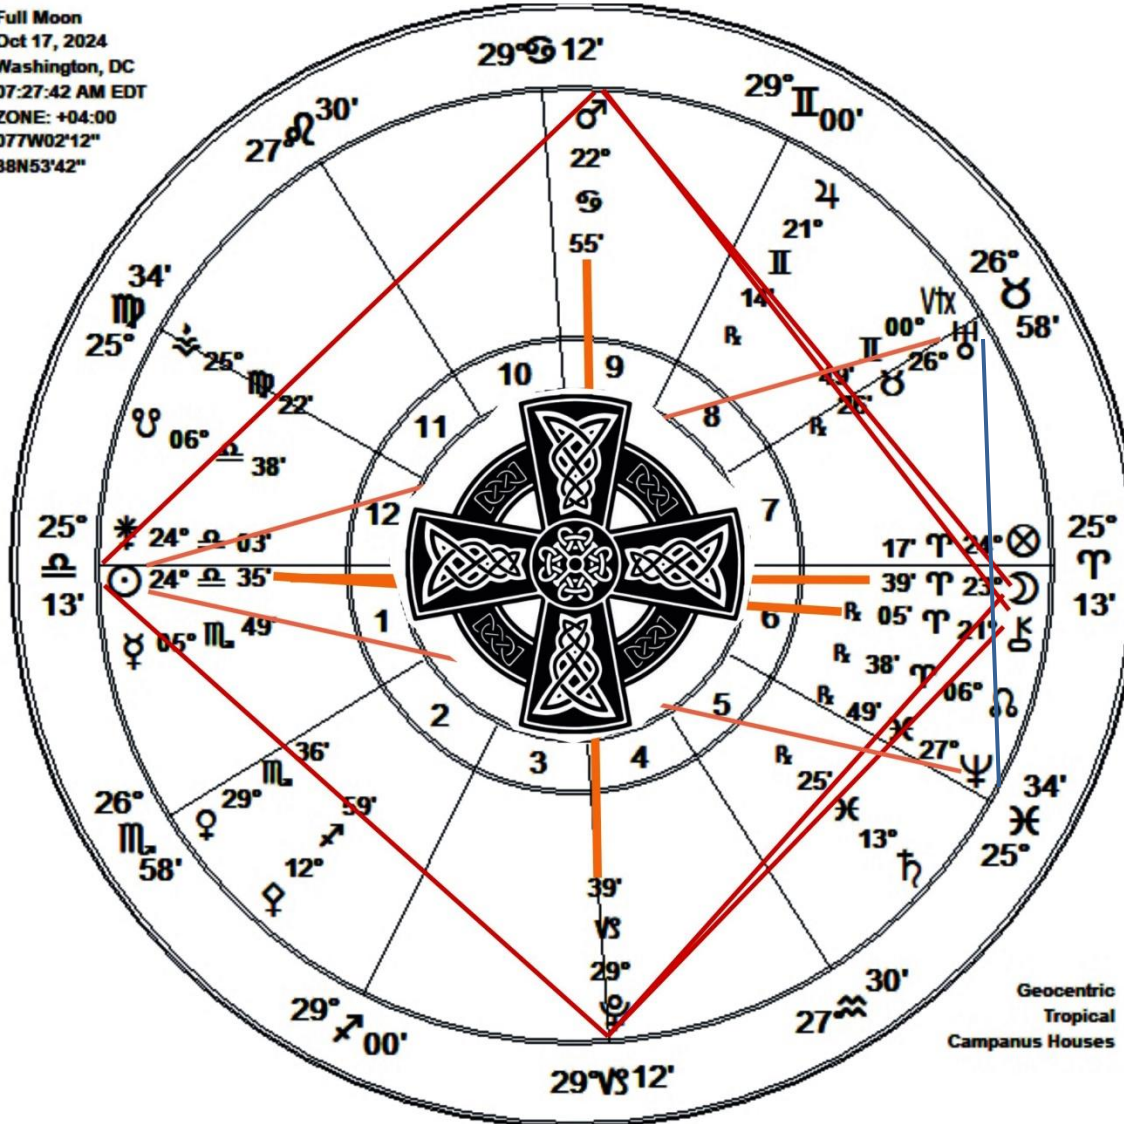

SUPER FULL MOON OF ARIES OCTOBER 17, 2024

GRAND CROSS AND YOD

Full Moon
Oct 17, 2024
Washington, DC
07:27:42 AM EDT
ZONE: +04:00
077W02'12"
38N53'42"

Geocentric
Tropical
Campanus Houses