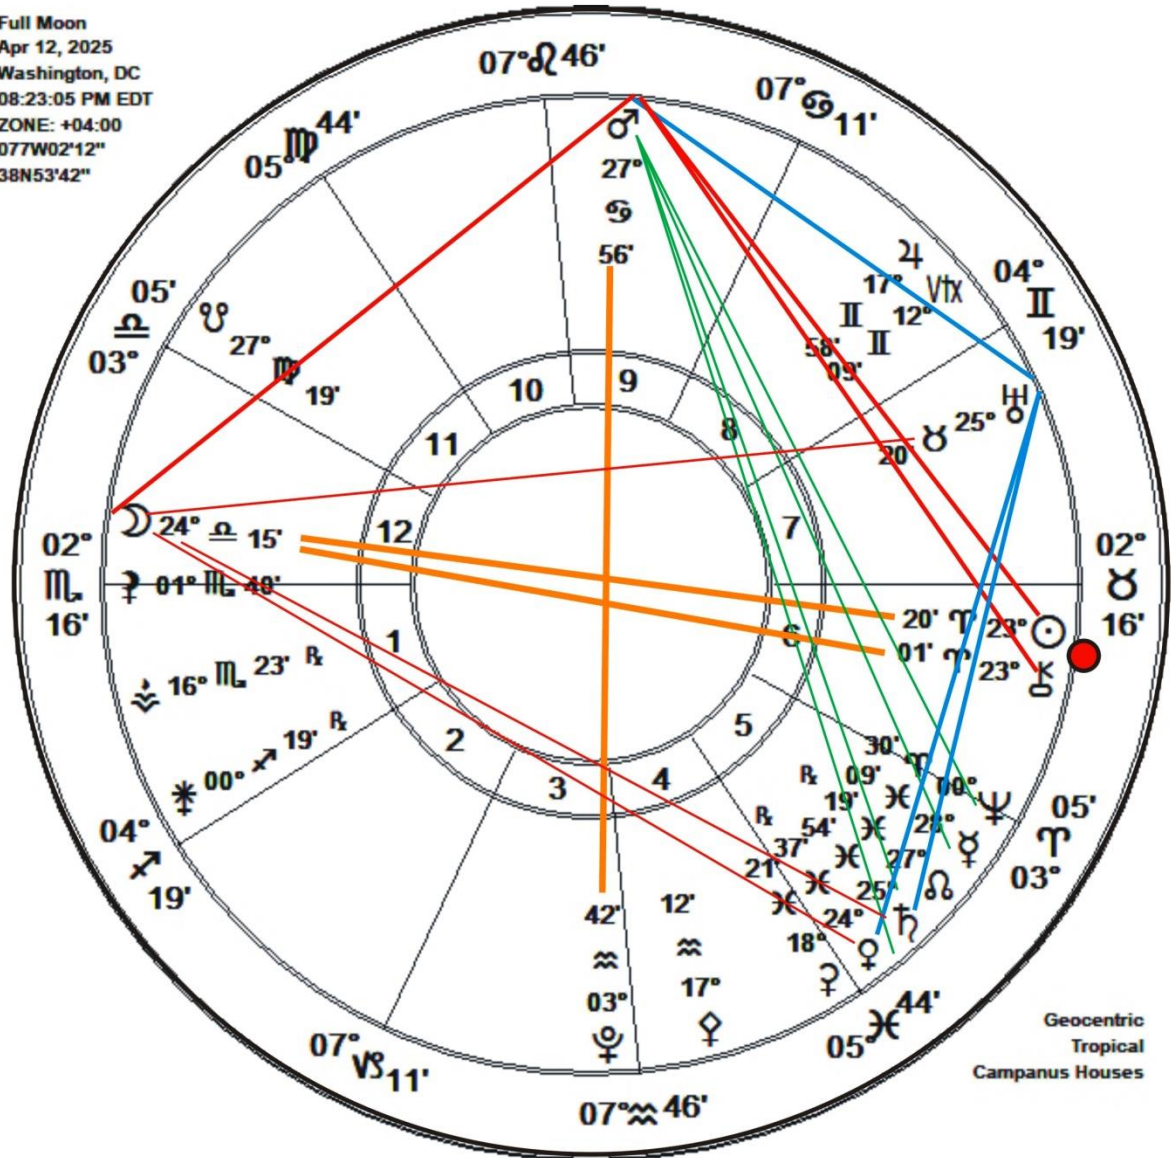

FULL MOON OF 23° LIBRA
APRIL 12, 2025

THE FINAL
BATTLE BEGINS
IN EARNEST

THIRD MARS-
PLUTO
OPPOSITION
FORMING ON
APRIL 26

VENUS TURNS
DIRECT ON THIS
MOON @ 24°
PISCES

Full Moon
Apr 12, 2025
Washington, DC
08:23:05 PM EDT
ZONE: +04:00
077W02'12"
38N53'42"