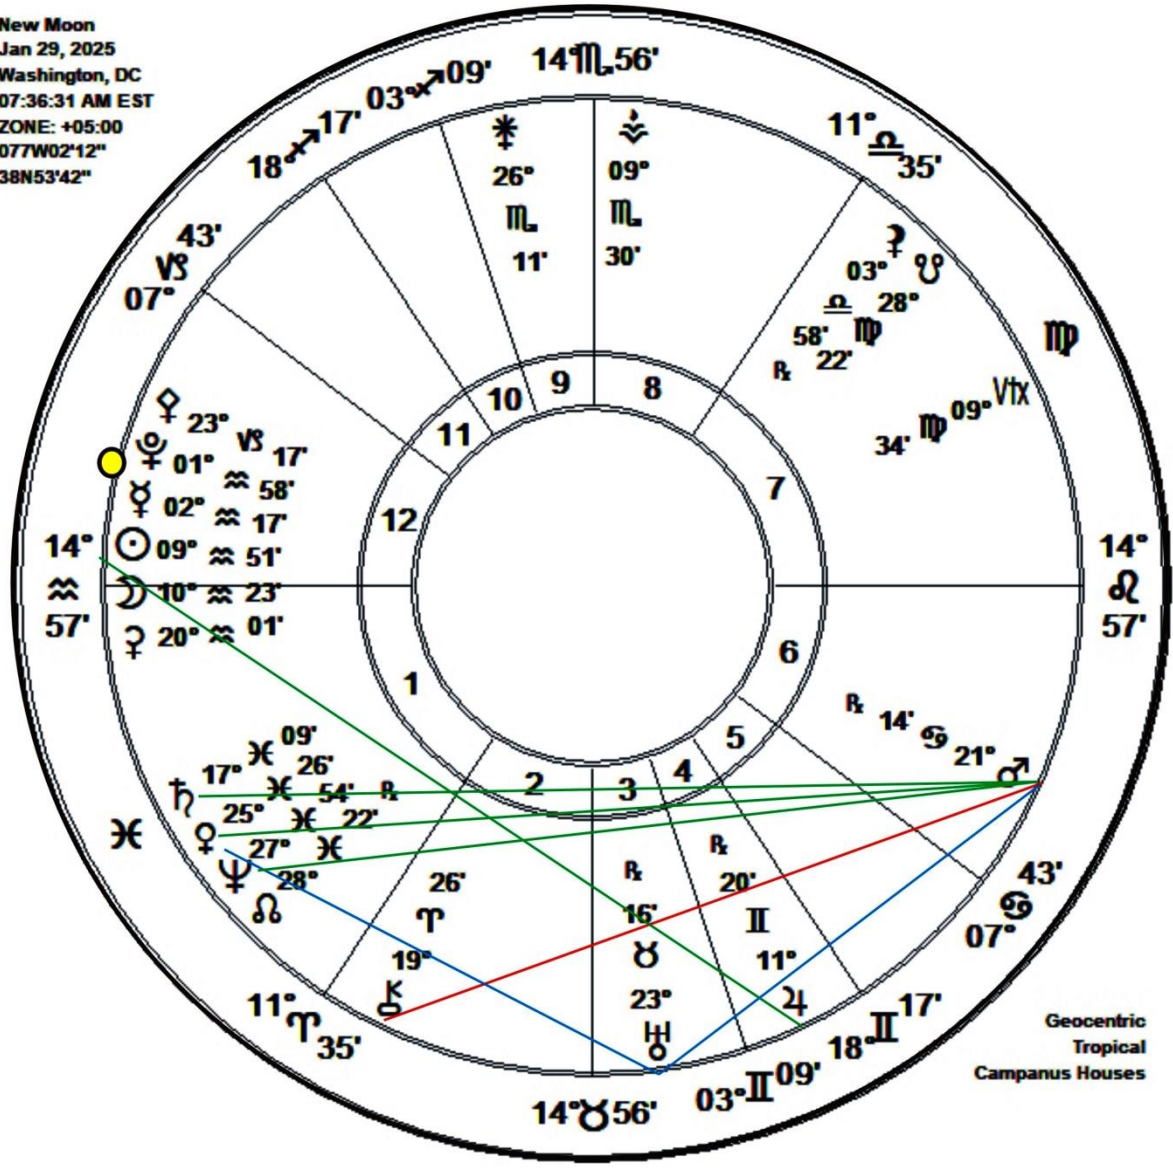

♁

♁

♁

3

♁

♁

NEW MOON AT 10° AQUARIUS JANUARY 29, 2025

New Moon
 Jan 29, 2025
 Washington, DC
 07:36:31 AM EST
 ZONE: +05:00
 077W02'12"
 38N53'42"