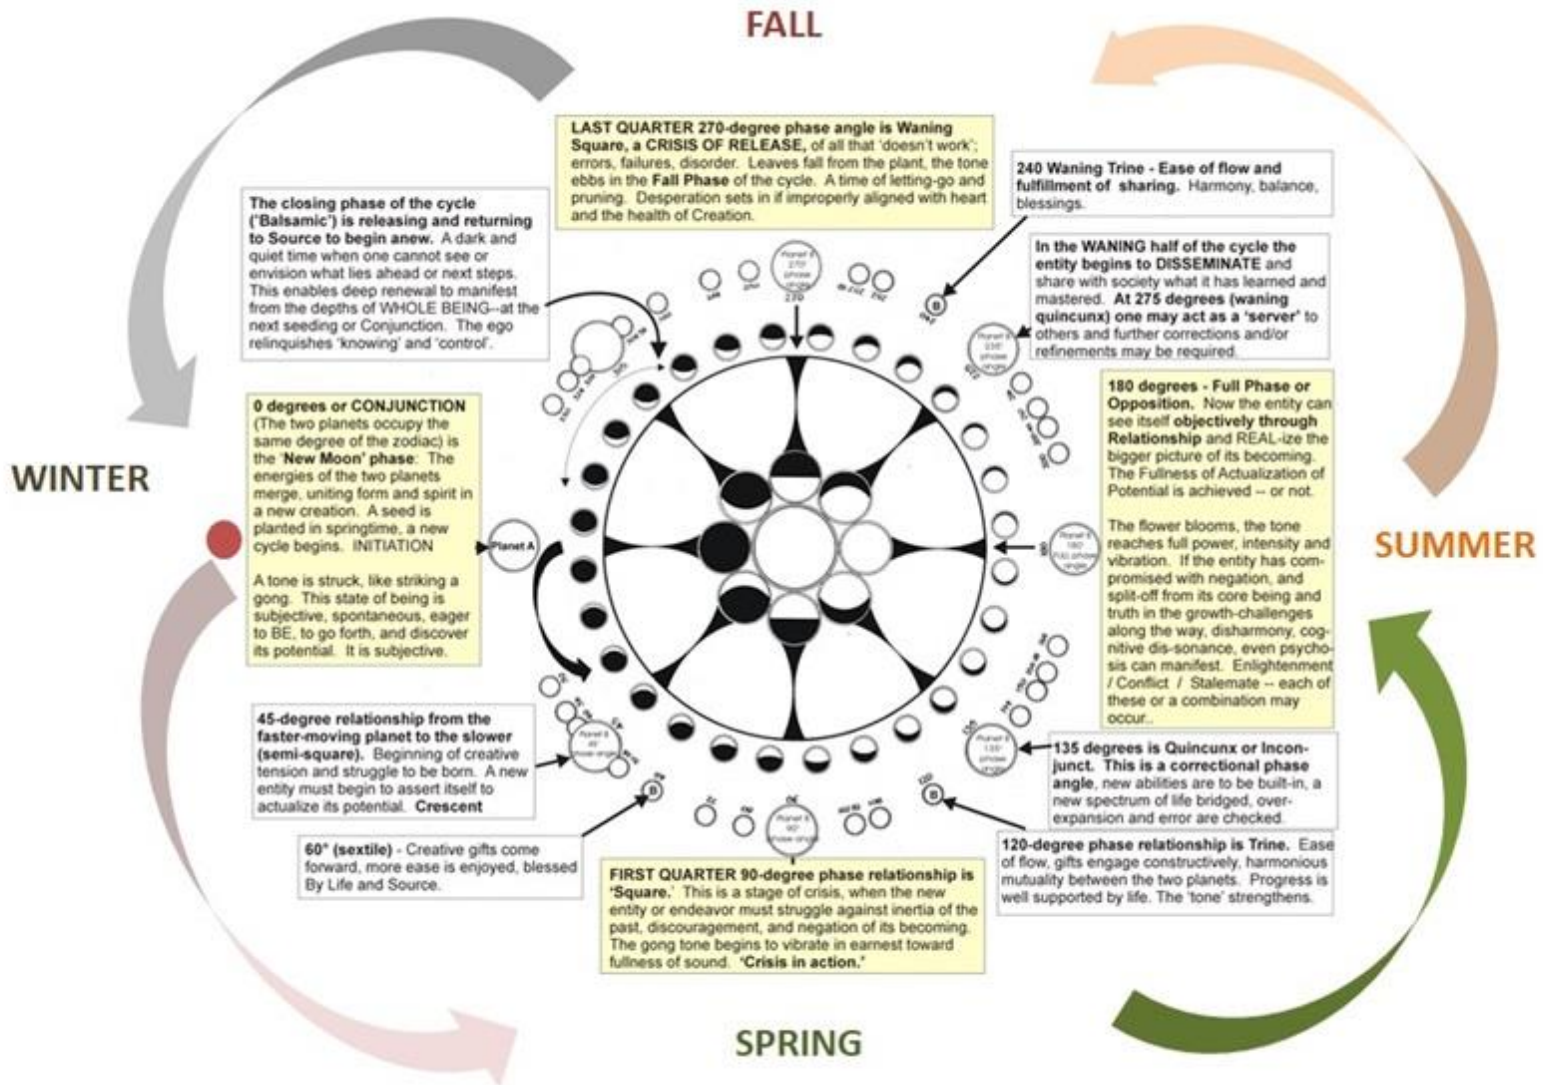

Understanding the Synodic Phase Relationships of Every Two Planets (and Moon) To Each Other As Viewed From Earth
(Faster moving body forms the phase-angle relationship to the slower one.)

**EIGHT
PLANETARY
PAIRS RE-
SET IN THIS
TURN OF
THE AGE**