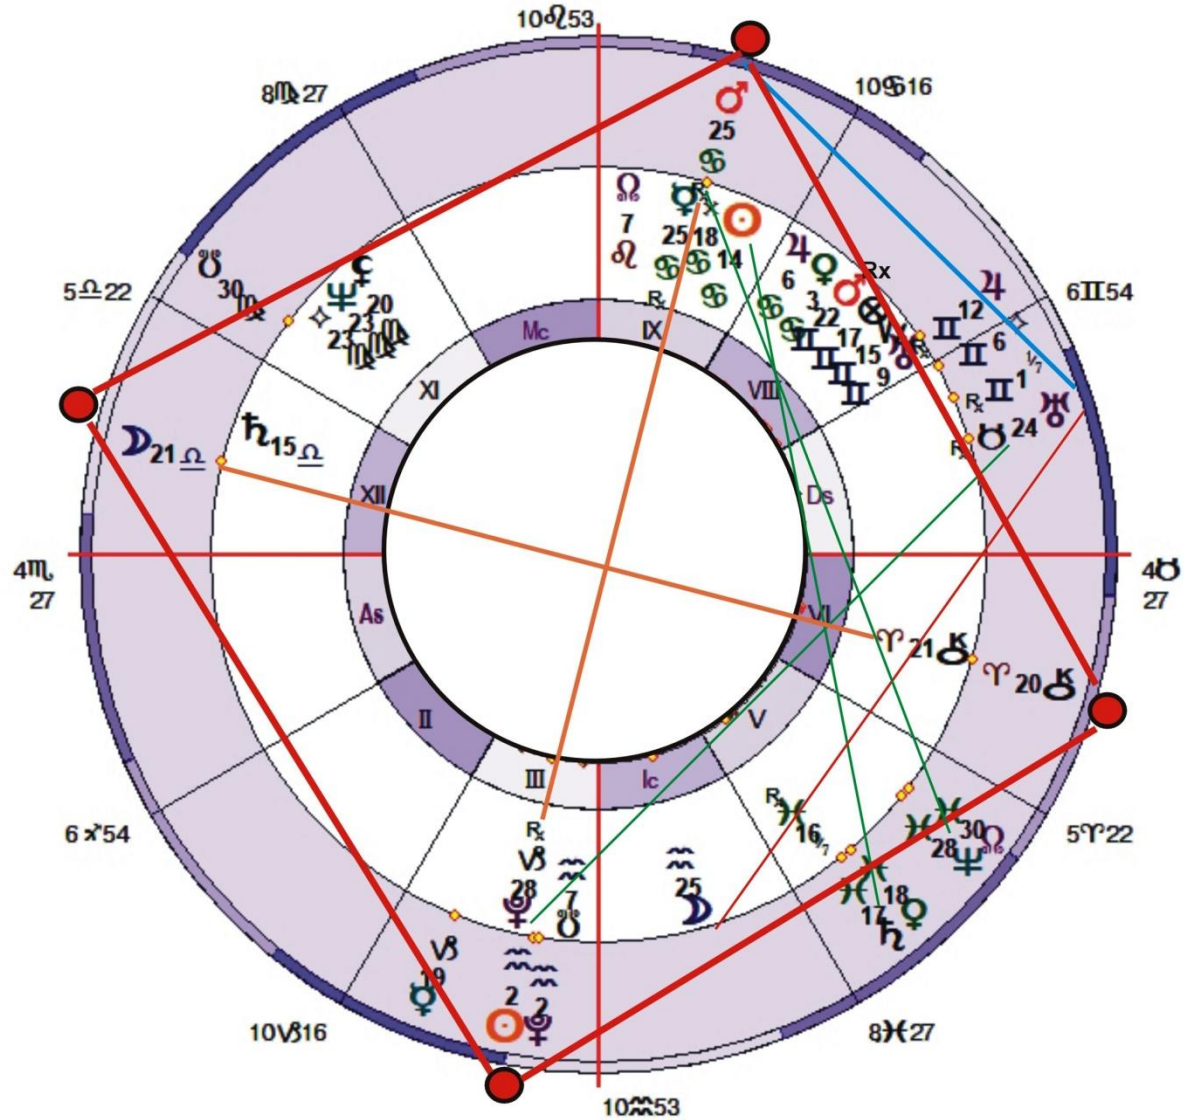

United States of America

USA 60TH PRESIDENTIAL INAUGURATION JANUARY 20, 2025

Nov 5 2024 5:15:18

Robert F. Kennedy, Jr. Transits 11-5-24

Saturn Direct 11-15-24

CHARLIE KIRK (Birth Time Unknown) BLACKBOX GRAPH 2024-JULY 1, 2025