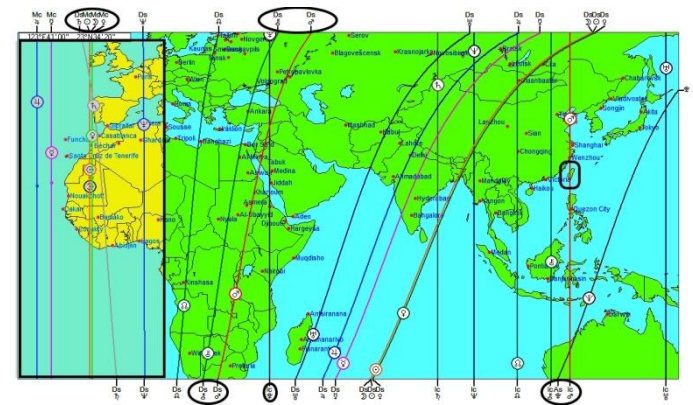

New Moon
Jun 06, 2024
Washington, DC
08:39:07 AM EDT
ZONE: +04:00
077W02'12"
38N53'42"

Saturn on MC in Minnesota

- East edge Europe/Africa
- Mars-Chiron on IC in Indonesia
- Mars IC runs through Taiwan

NEW MOON 16° GEMINI - JUNE 6, 2024, ASTROCARTOGRAPHY