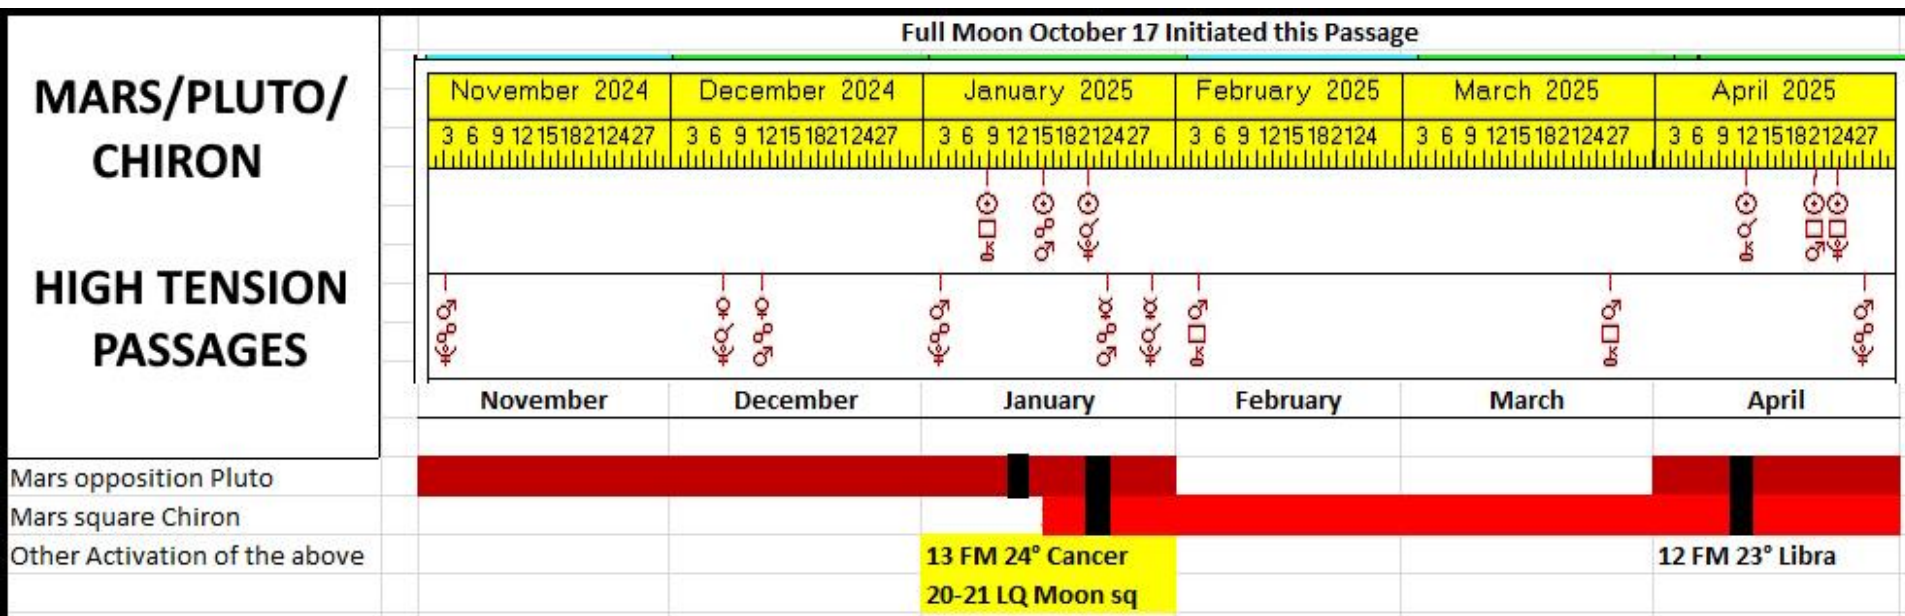

**FULL MOON OF OCTOBER 17 @24° ARIES INITIATED THIS PASSAGE
OF GREAT WAR IN USA FROM NOVEMBER 1 THRU APRIL 2025;**

**OF AMPLIFIED INTENSITY, CONFRONTATION, HURT AND PAIN --
EQUAL TO DEEP SOUL HEALING, AND LIBERATION OPPORTUNITY AND POTENTIAL;**

**AS WE REACH A 'FORK IN THE ROAD' FOR OUR NATION
WHERE OUR DECISIONS HAVE GREAT IMPACT ON CREATING
OUR EXPERIENCES IN THE NEXT YEARS TO COME -- PERSONALLY AND COLLECTIVELY.**