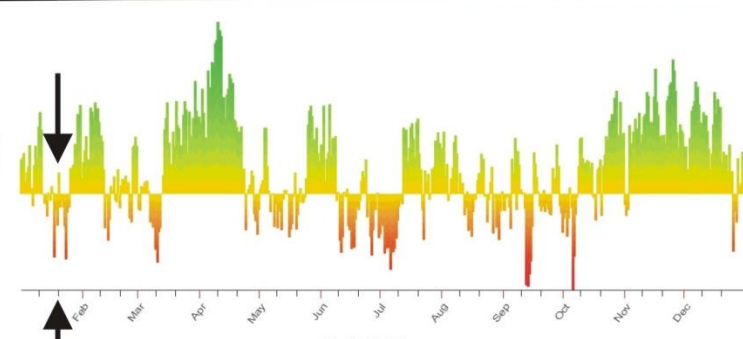

PRESIDENT DONALD J. TRUMP ASTROLOGICAL BLACKBOX GRAPHS, 2020 THRU 2024

2020

2021

2022

2023

2024

2025

January 20