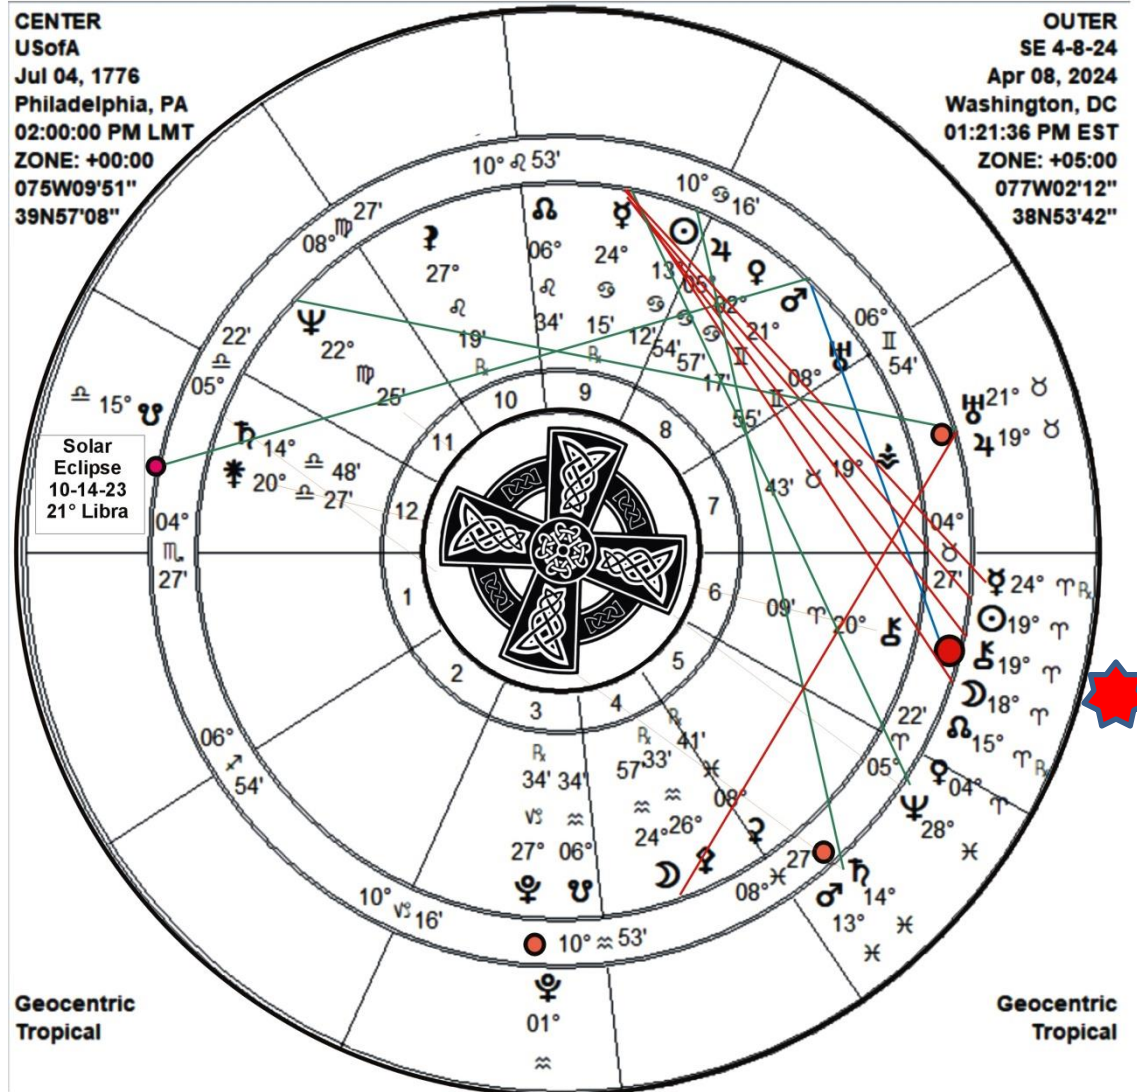

USA NATAL CHART JULY 4, 1776 - 2:00 LMT

USA CHIRON RETURN

• April 21

• Nov 7

• Feb 18,
2025

NORTH NODE TOTAL SOLAR ECLIPSE APRIL 8, 2024 -- 19° ARIES 24'

AT USA CHIRON RETURN
(April 21, November 7, 2024 and February 18, 2025)