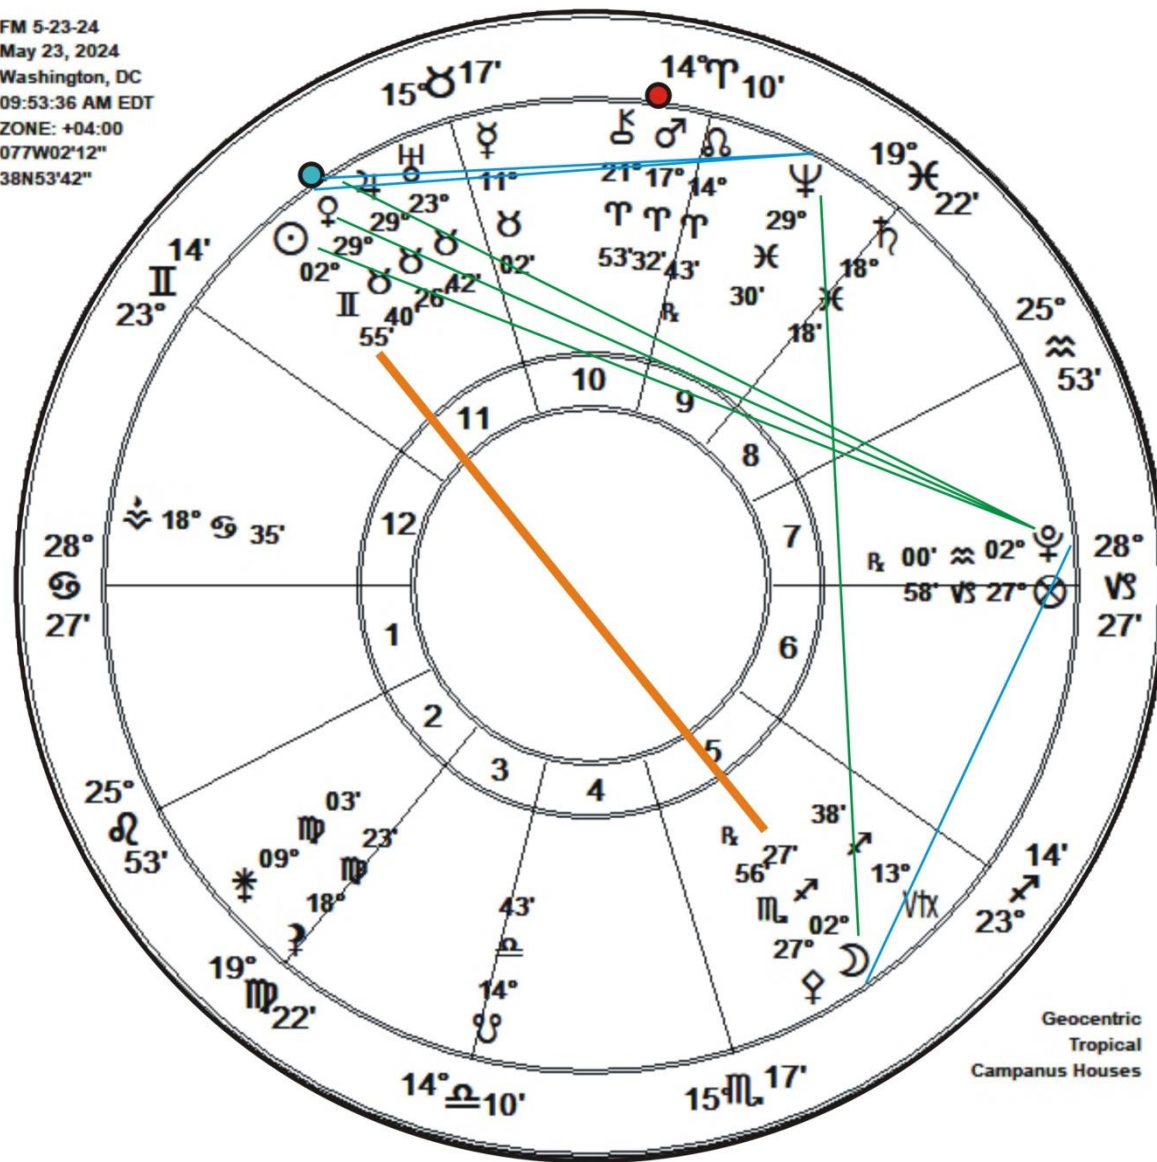

FULL MOON OF 3° Sagittarius May 23, 2024

FM 5-23-24
May 23, 2024
Washington, DC
09:53:36 AM EDT
ZONE: +04:00
077W02°12"
38N53°42"