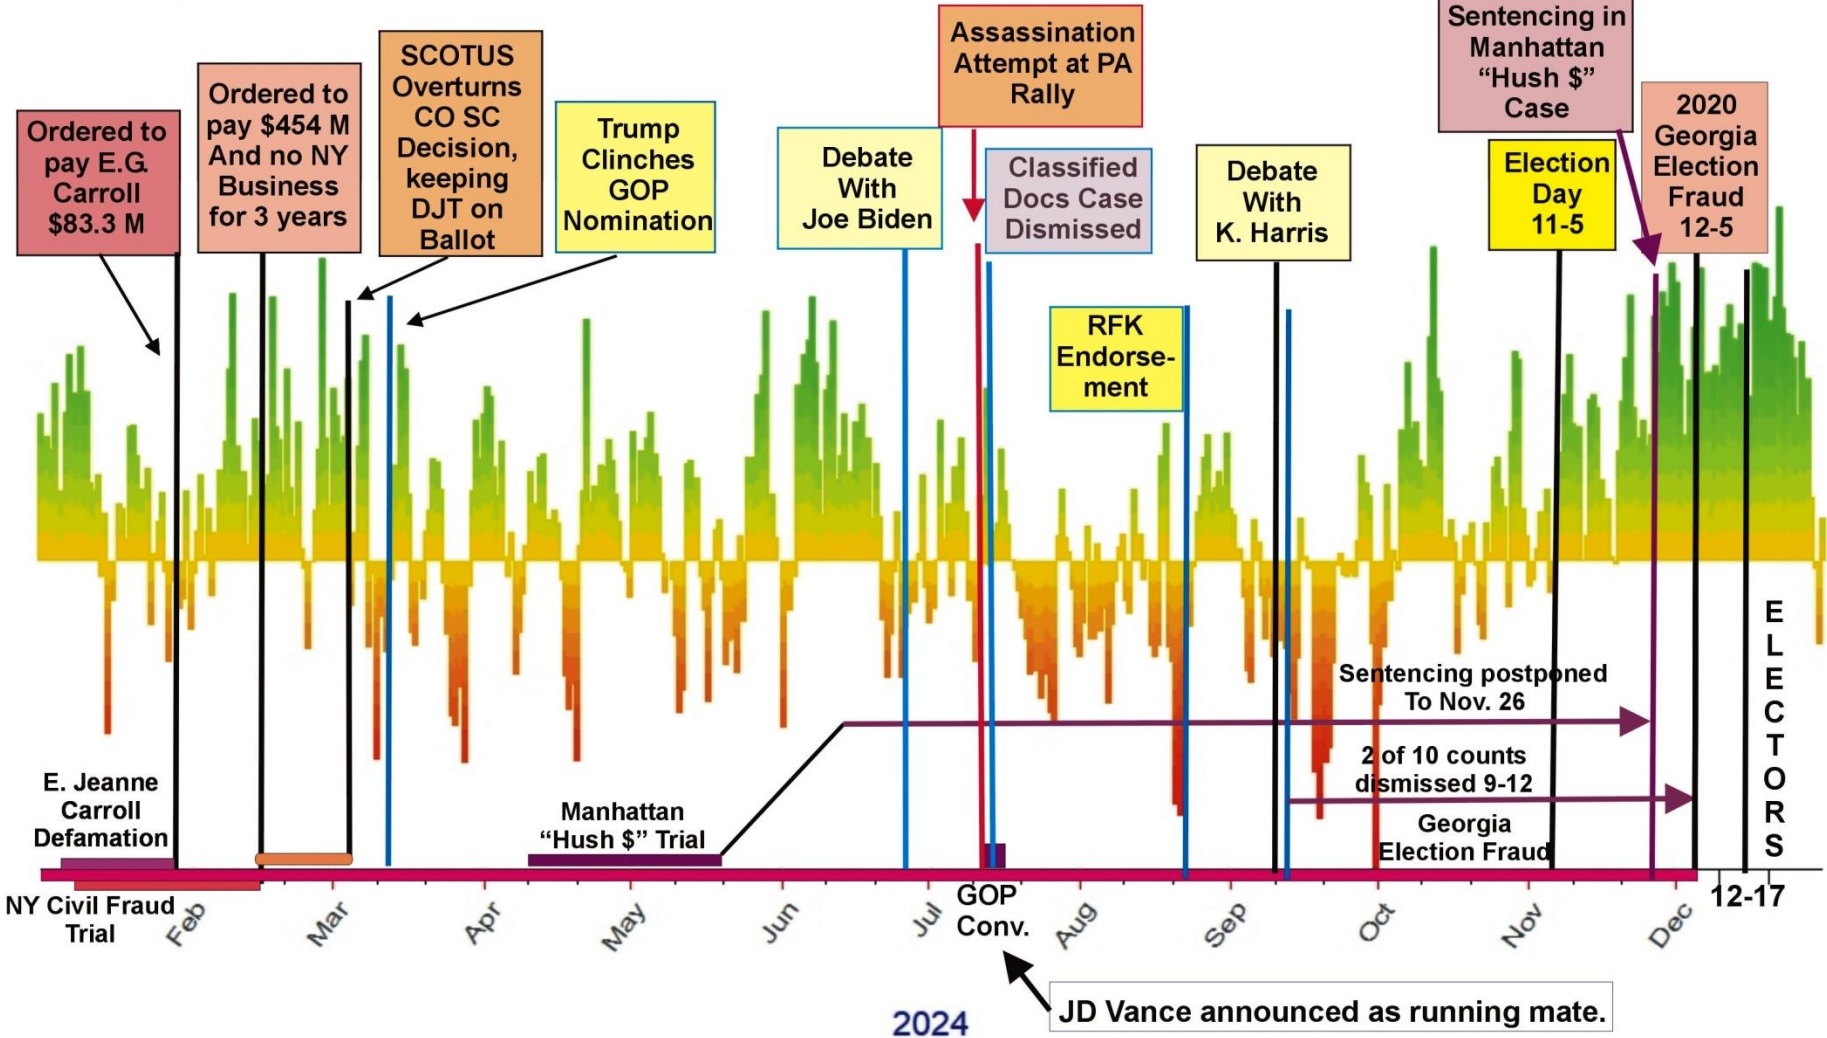

Astrology Blackbox Graph for 2024 -- President Donald J. Trump

This Blackbox Graph uses a natal horoscope as the basis, working with six bell curve formats to calculate results based on 760 astrological factors.

2024

JD Vance announced as running mate.

- Green: Periods of status quo or expansion and development.
- Red: Periods of challenge, contraction, and possible crisis requiring decisions and course-corrections on matters of significance.