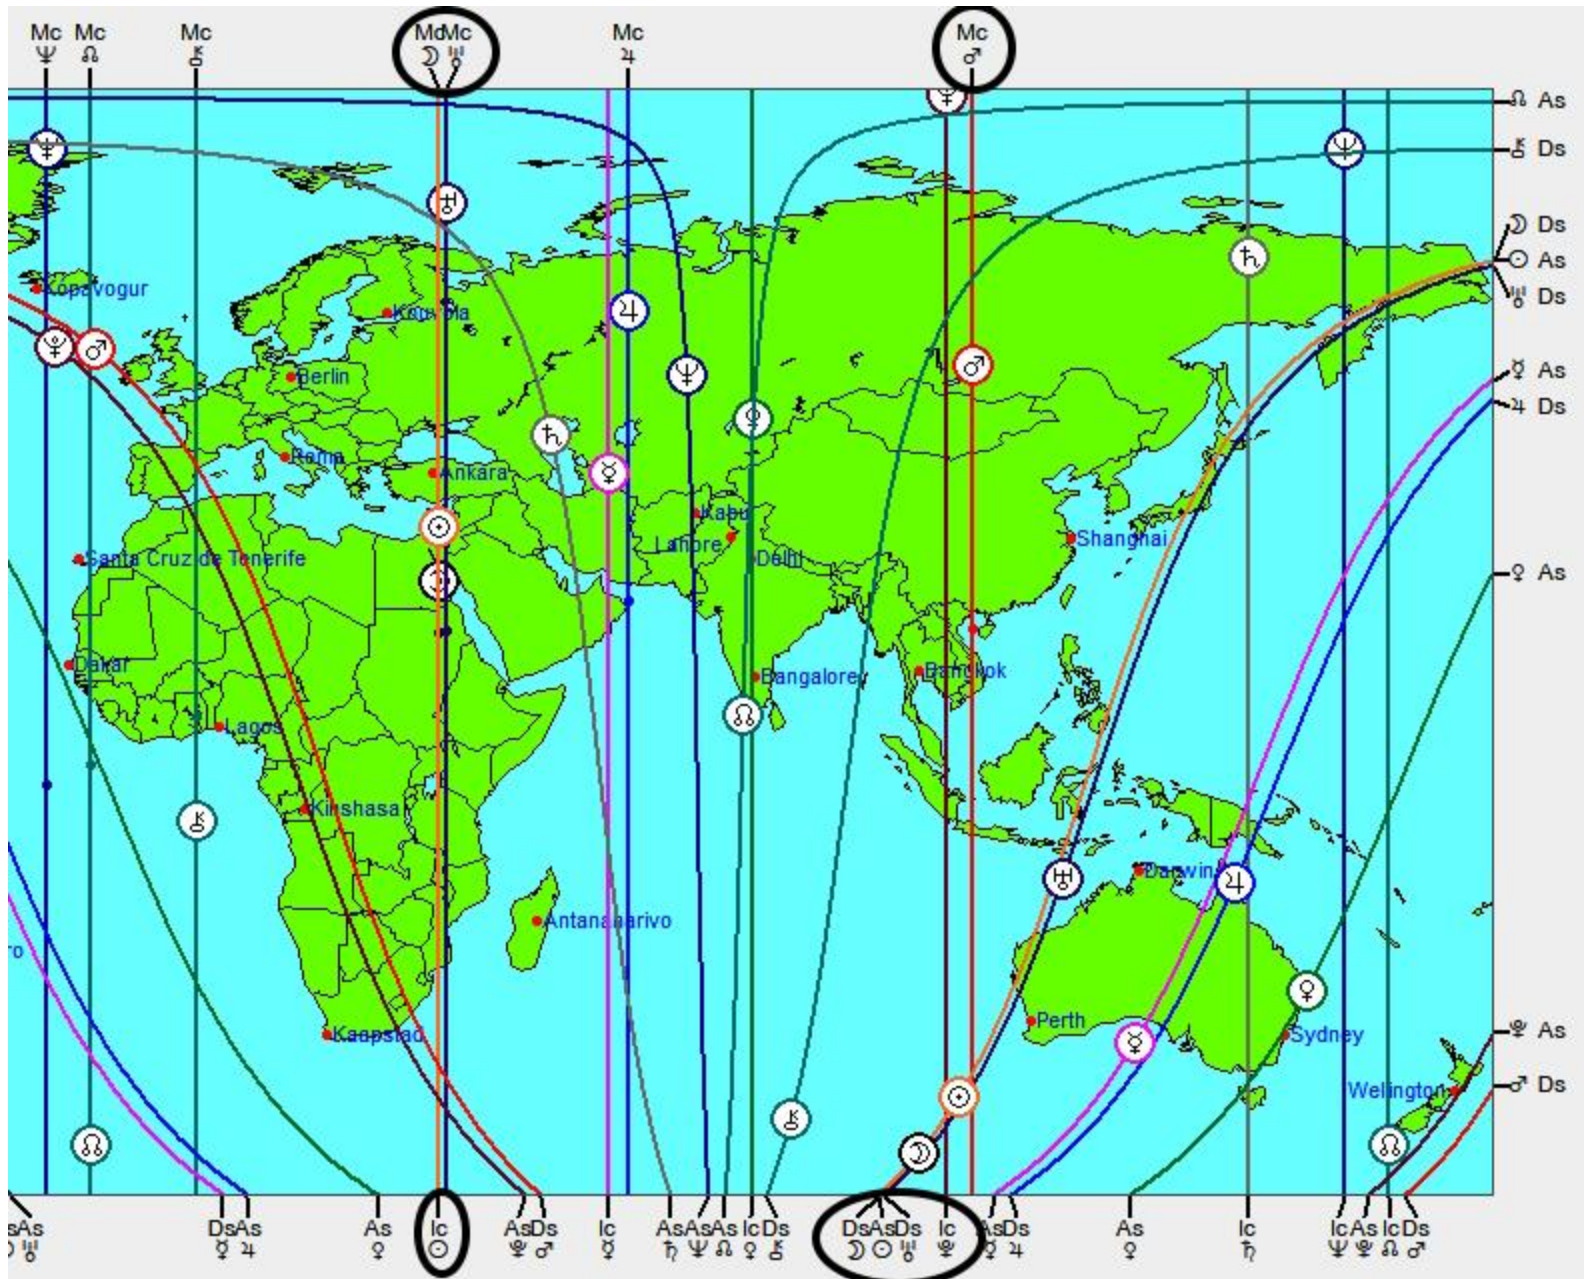

Venus square Nodes
 Mars trine/sextile Nodes

Mercury Stationary- Retrograde

November
25 to
December
15, 2024.

TO USA
CHART

NEW MOON OF 9° SAGITTARIUS DECEMBER 1, 2024

New Moon
 Dec 01, 2024
 Washington, DC
 01:22:42 AM EST
 ZONE: +05:00
 077W02'12"
 38N53'42"