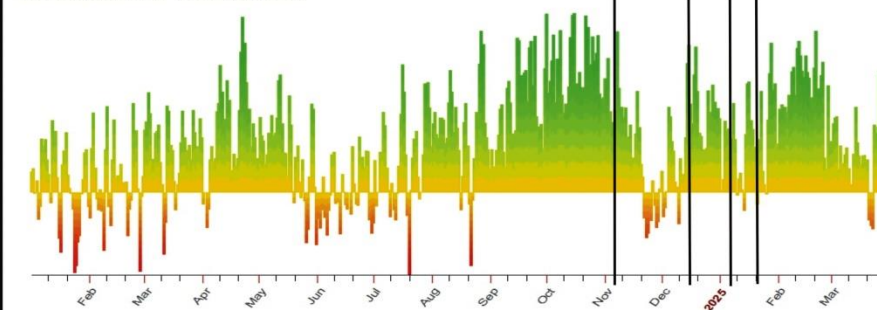

United States of America

USA 60TH PRESIDENTIAL INAUGURATION JANUARY 20, 2025

Nov 5 2024 5:15:18

Robert F. Kennedy, Jr. Transits 11-5-24

Saturn Direct 11-15-24

CHARLIE KIRK (Birth Time Unknown) BLACKBOX GRAPH 2024-JULY 1, 2025