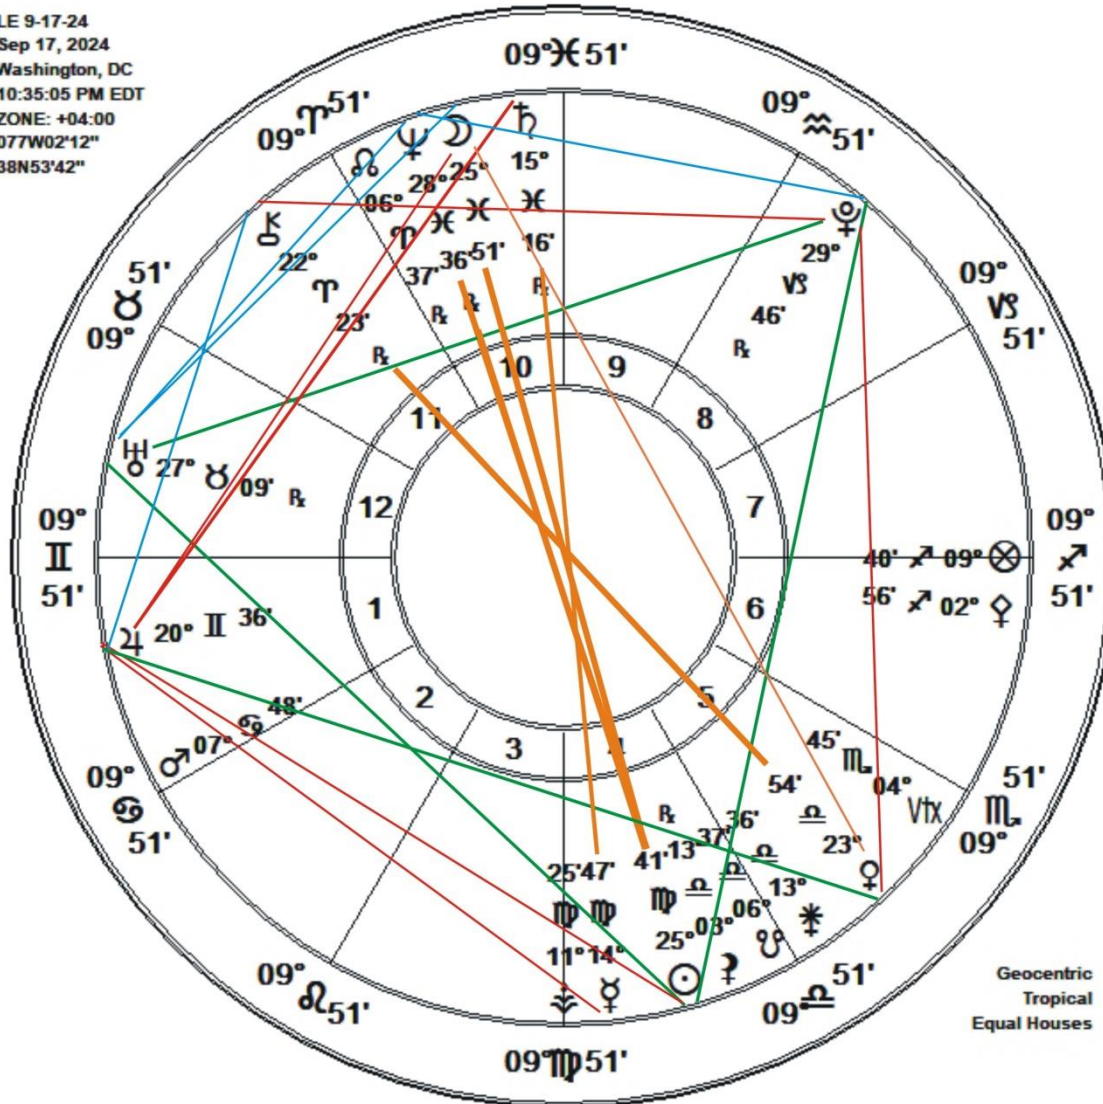

PARTIAL LUNAR ECLIPSE (SUPER MOON) SEPTEMBER 17, 2024 25° PISCES 41'

LE 9-17-24
Sep 17, 2024
Washington, DC
10:35:05 PM EDT
ZONE: +04:00
077W02'12"
38N53'42"

Mars square Nodes