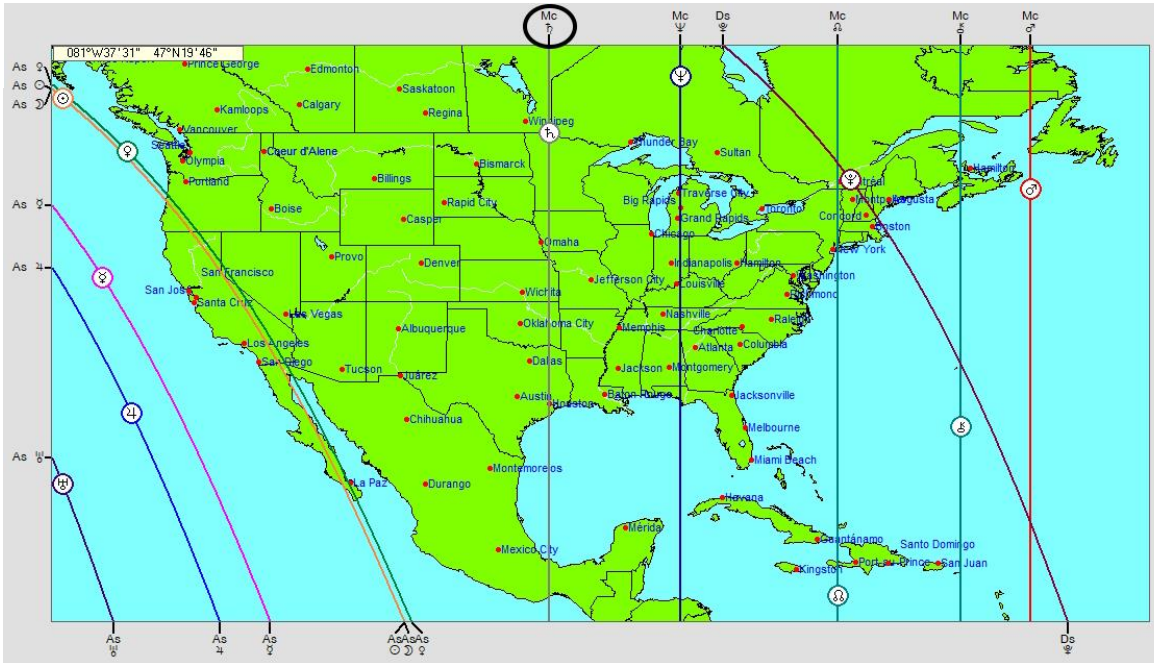

- Petro dollar agreement expires; June 8, 1974 to June 9, 2024
- Flooding in Sarasota, FL 8+ inches in three hours; June 11-24