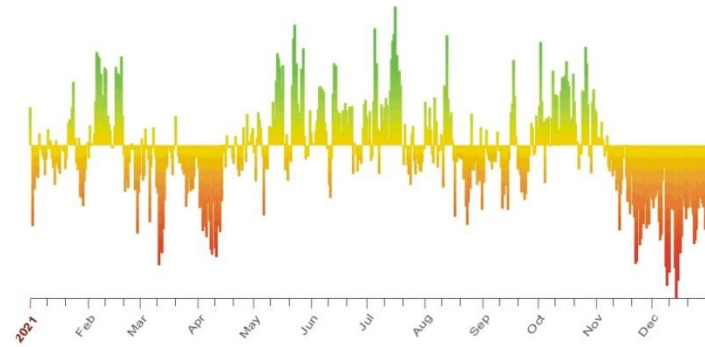

PRESIDENT DONALD J. TRUMP ASTROLOGICAL BLACKBOX GRAPHS, 2020 THRU 2024

2020

2021

2022

2023

2024

2025

January 20