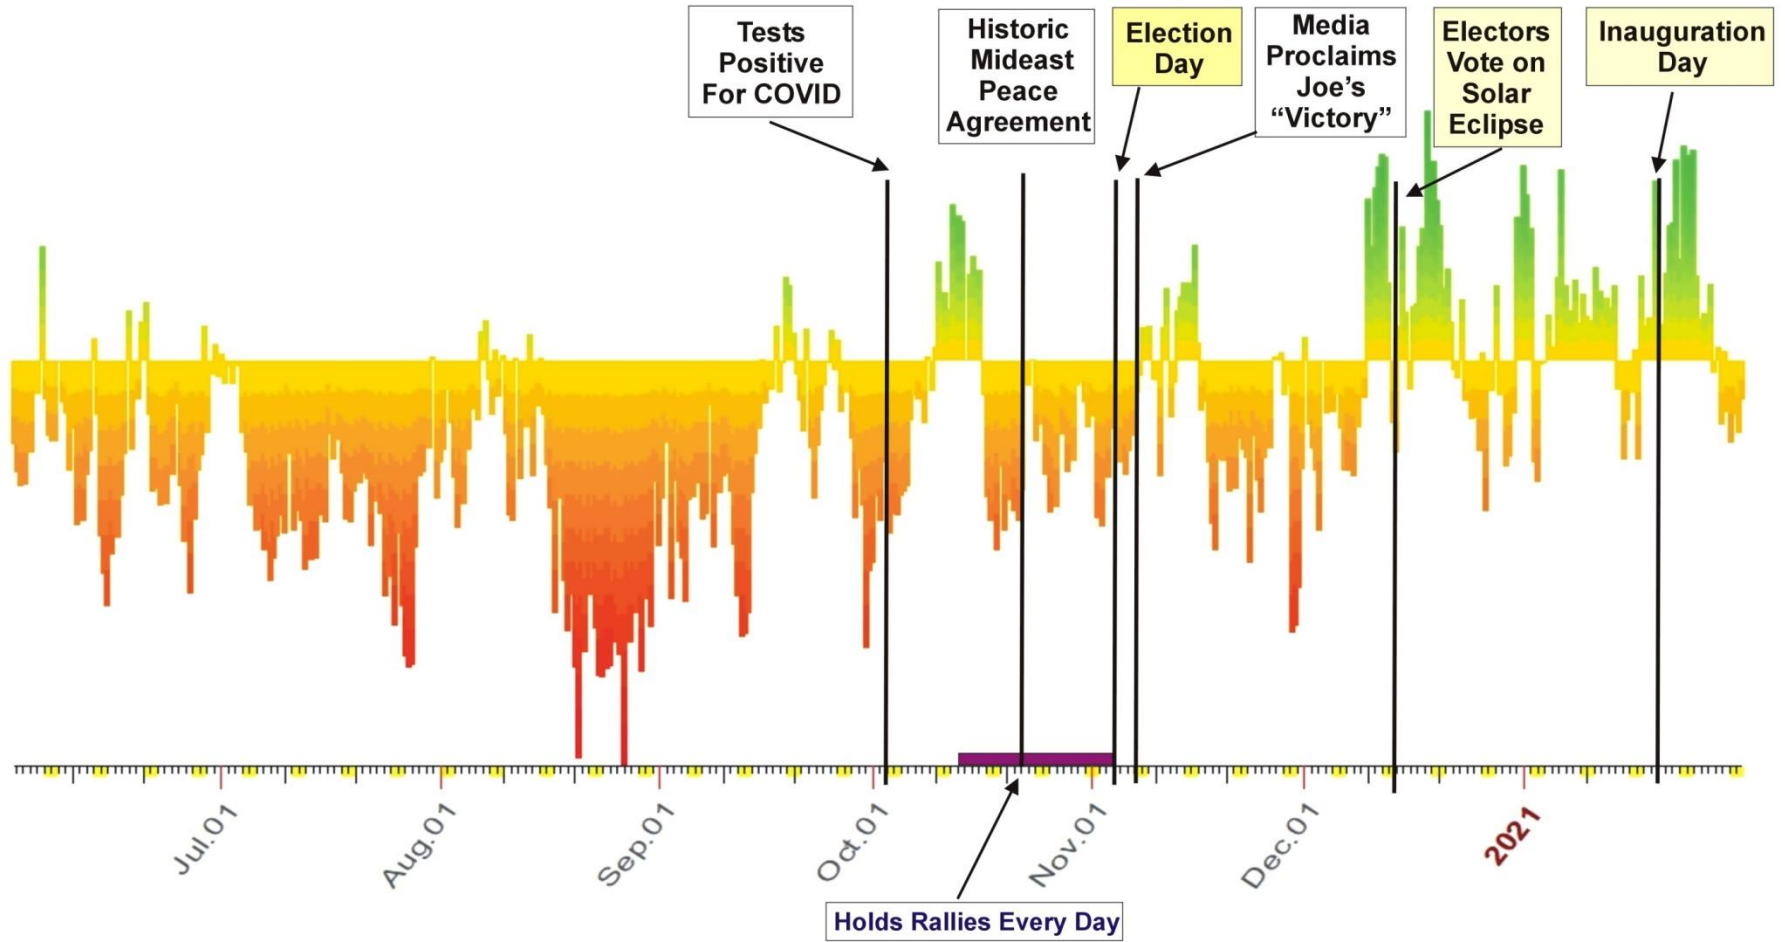

OUTER
Election Day
Nov 05, 2024
Washington, DC
08:00:00 AM EST
ZONE: +05:00
077W02'12"
38N53'42"

Geocentric
Tropical

Geocentric
Tropical

Blackbox Graph for June 2020 thru January 2021 -- President Trump

This Blackbox Graph uses a natal horoscope as the basis, working with six bell curve formats to calculate results based on 760 astrological factors.