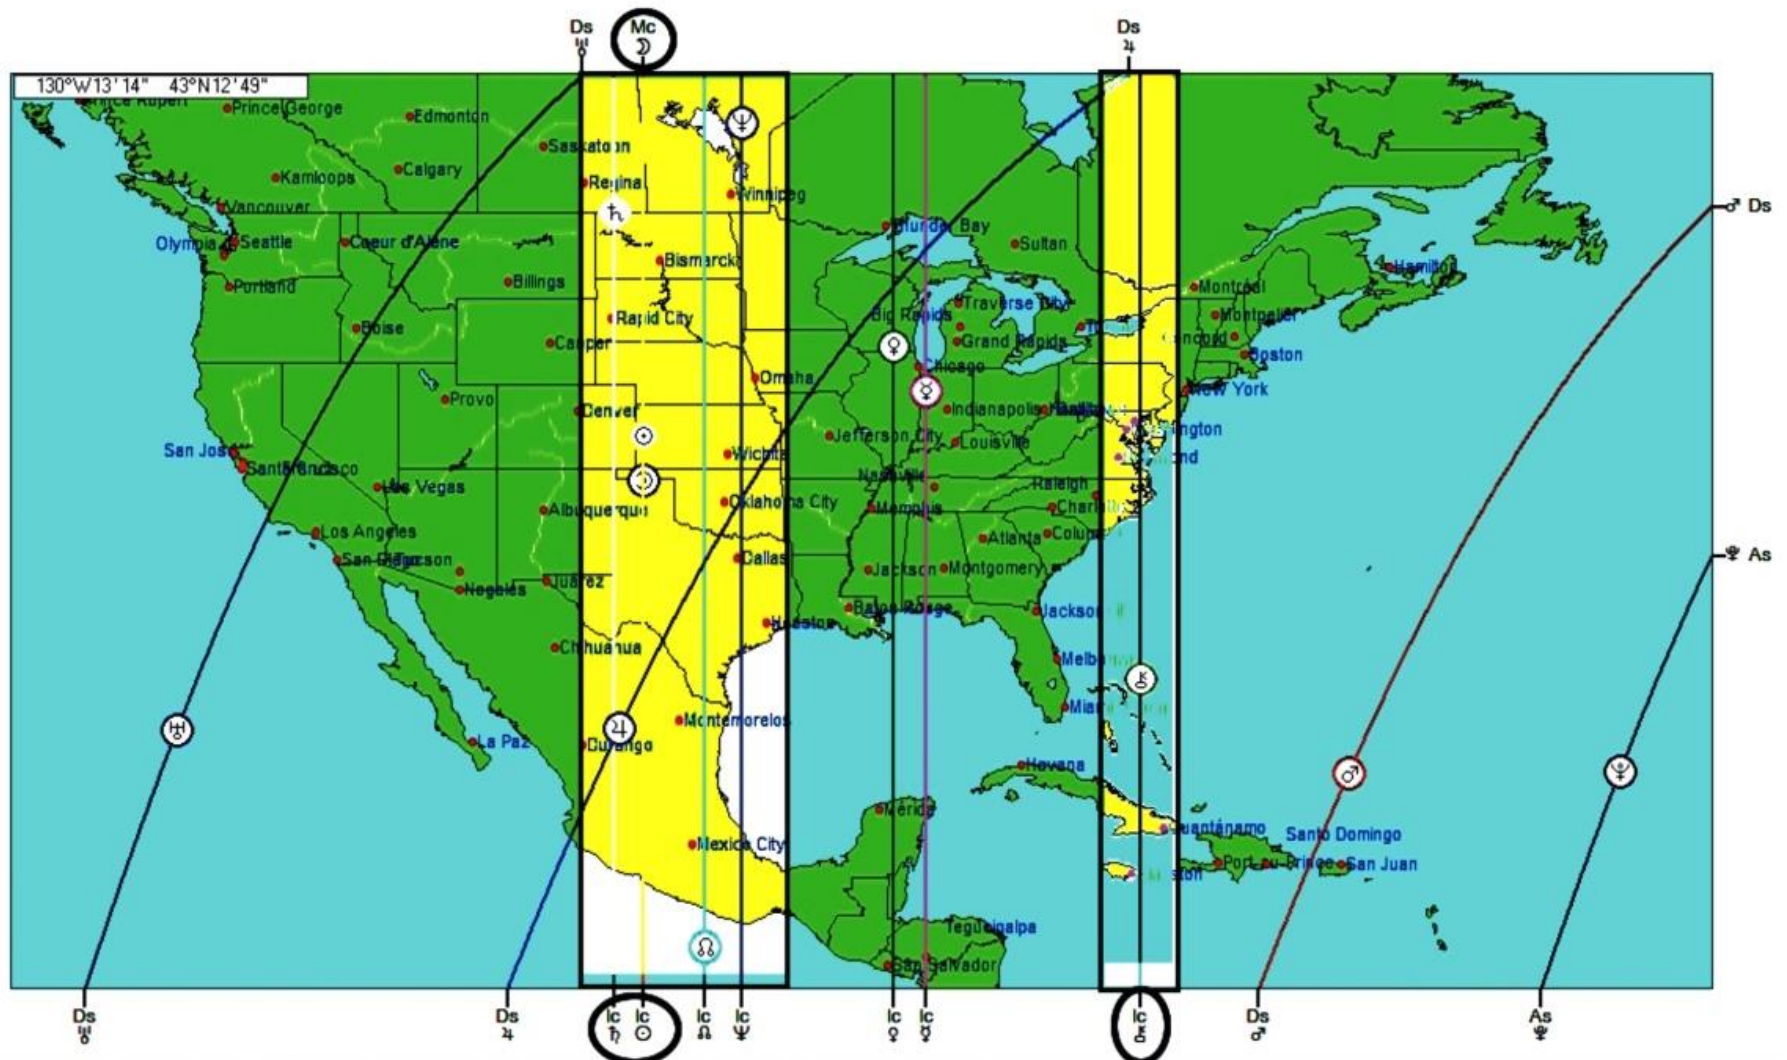

TOTAL LUNAR ECLIPSE MARCH 14, 2025, 23° VIRGO 57'

USA Astrocartography and Shadow