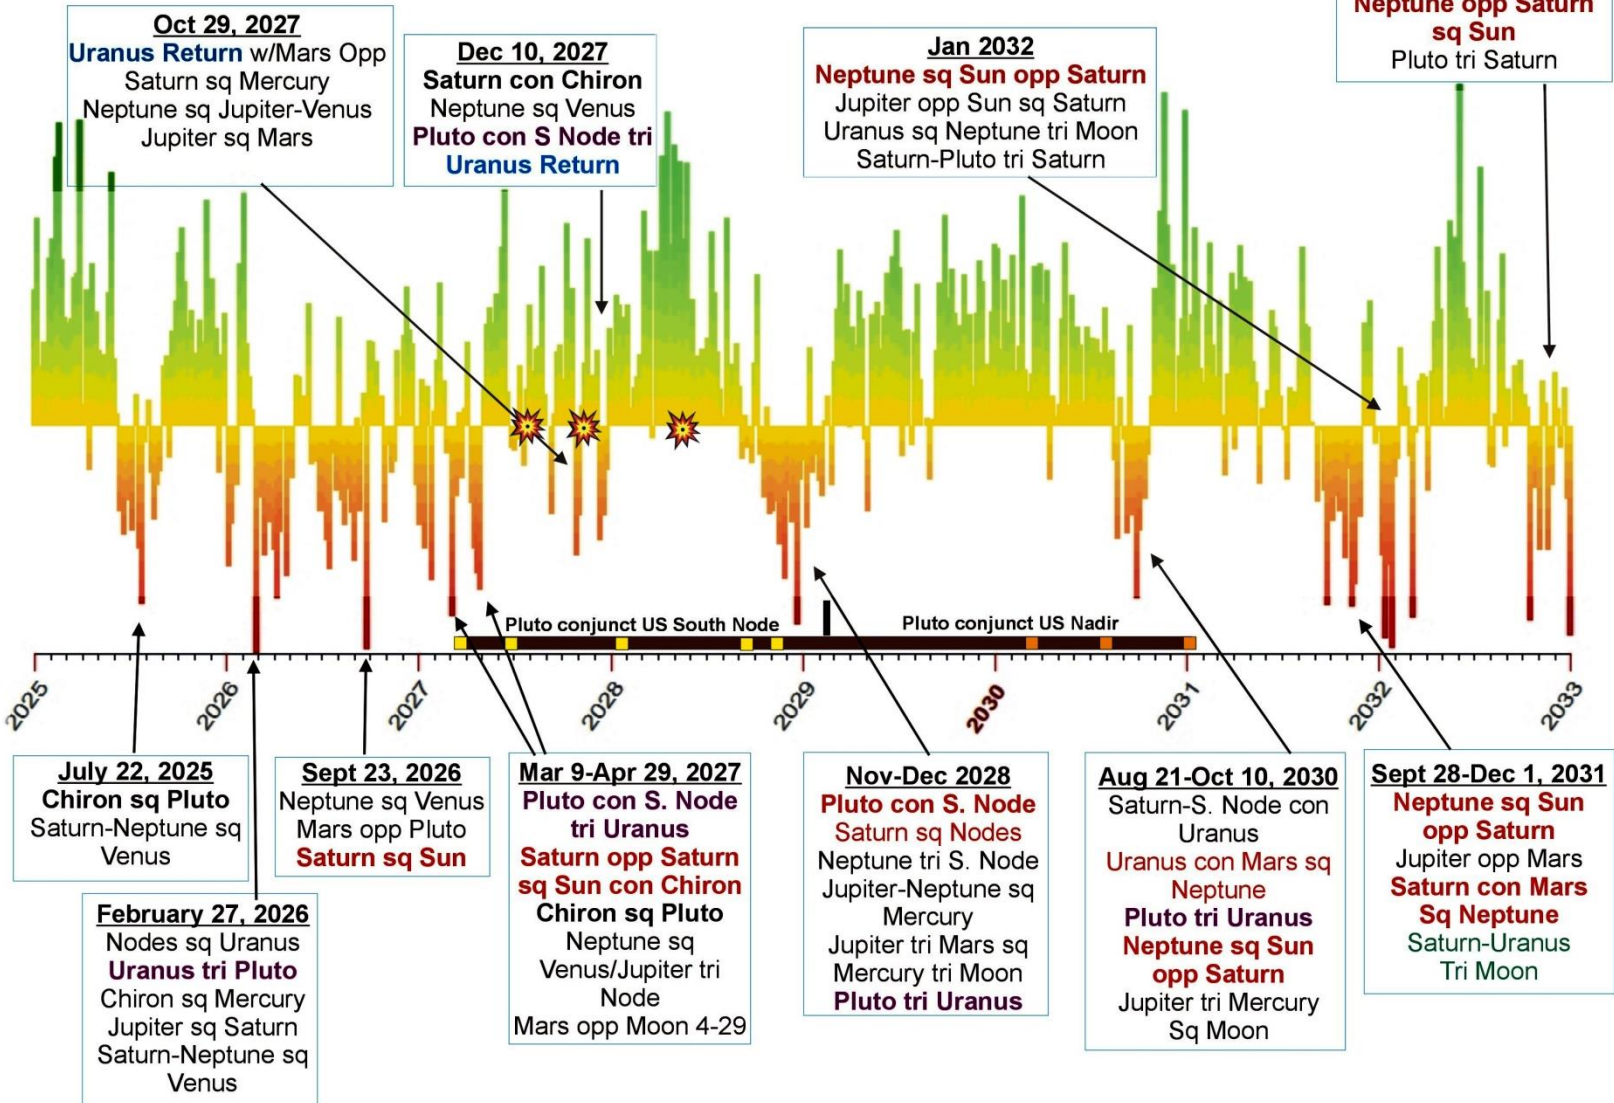

SATURN-CHIRON CONJUNCTION

JUNE 8, 2028 – 7° TAURUS

**USA BIG PHARMA,
TOXIC TECH,
FINANCIAL, AND
AI CONTROL
INFRASTRUCTURE
PEAK FAIL**

**CHIRON SQUARE U.S.
PLUTO – 2026**

**SATURN CONJ. N
CHIRON 2027**

**SATURN-CHIRON
CONJ/SQUARE N&T
PLUTO – 2028-29**

Apr 2028
Apr 24, 2028

Pluto is at the Base Point of the U.S. Chart in April 2028.

Freedom Ridge
Carol Cavalaris ©

USA ASTROLOGICAL BLACKBOX GRAPH

MAJOR TRANSITS TO USA CHART, AND PERIODS OF INTENSE EVOLUTIONARY PRESSURE -- 2025 TO 2033

(Listed are Within Two Degrees)

4th Quarter 2032
 Chiron sq Moon
 Jupiter opp Mercury tri Neptune
 Saturn/Uranus con Jupiter/Venus
Neptune opp Saturn sq Sun
 Pluto tri Saturn

Oct 29, 2027
Uranus Return w/Mars Opp
 Saturn sq Mercury
 Neptune sq Jupiter-Venus
 Jupiter sq Mars

Dec 10, 2027
 Saturn con Chiron
 Neptune sq Venus
Pluto con S Node tri Uranus Return

Jan 2032
Neptune sq Sun opp Saturn
 Jupiter opp Sun sq Saturn
 Uranus sq Neptune tri Moon
 Saturn-Pluto tri Saturn

July 22, 2025
Chiron sq Pluto
 Saturn-Neptune sq Venus