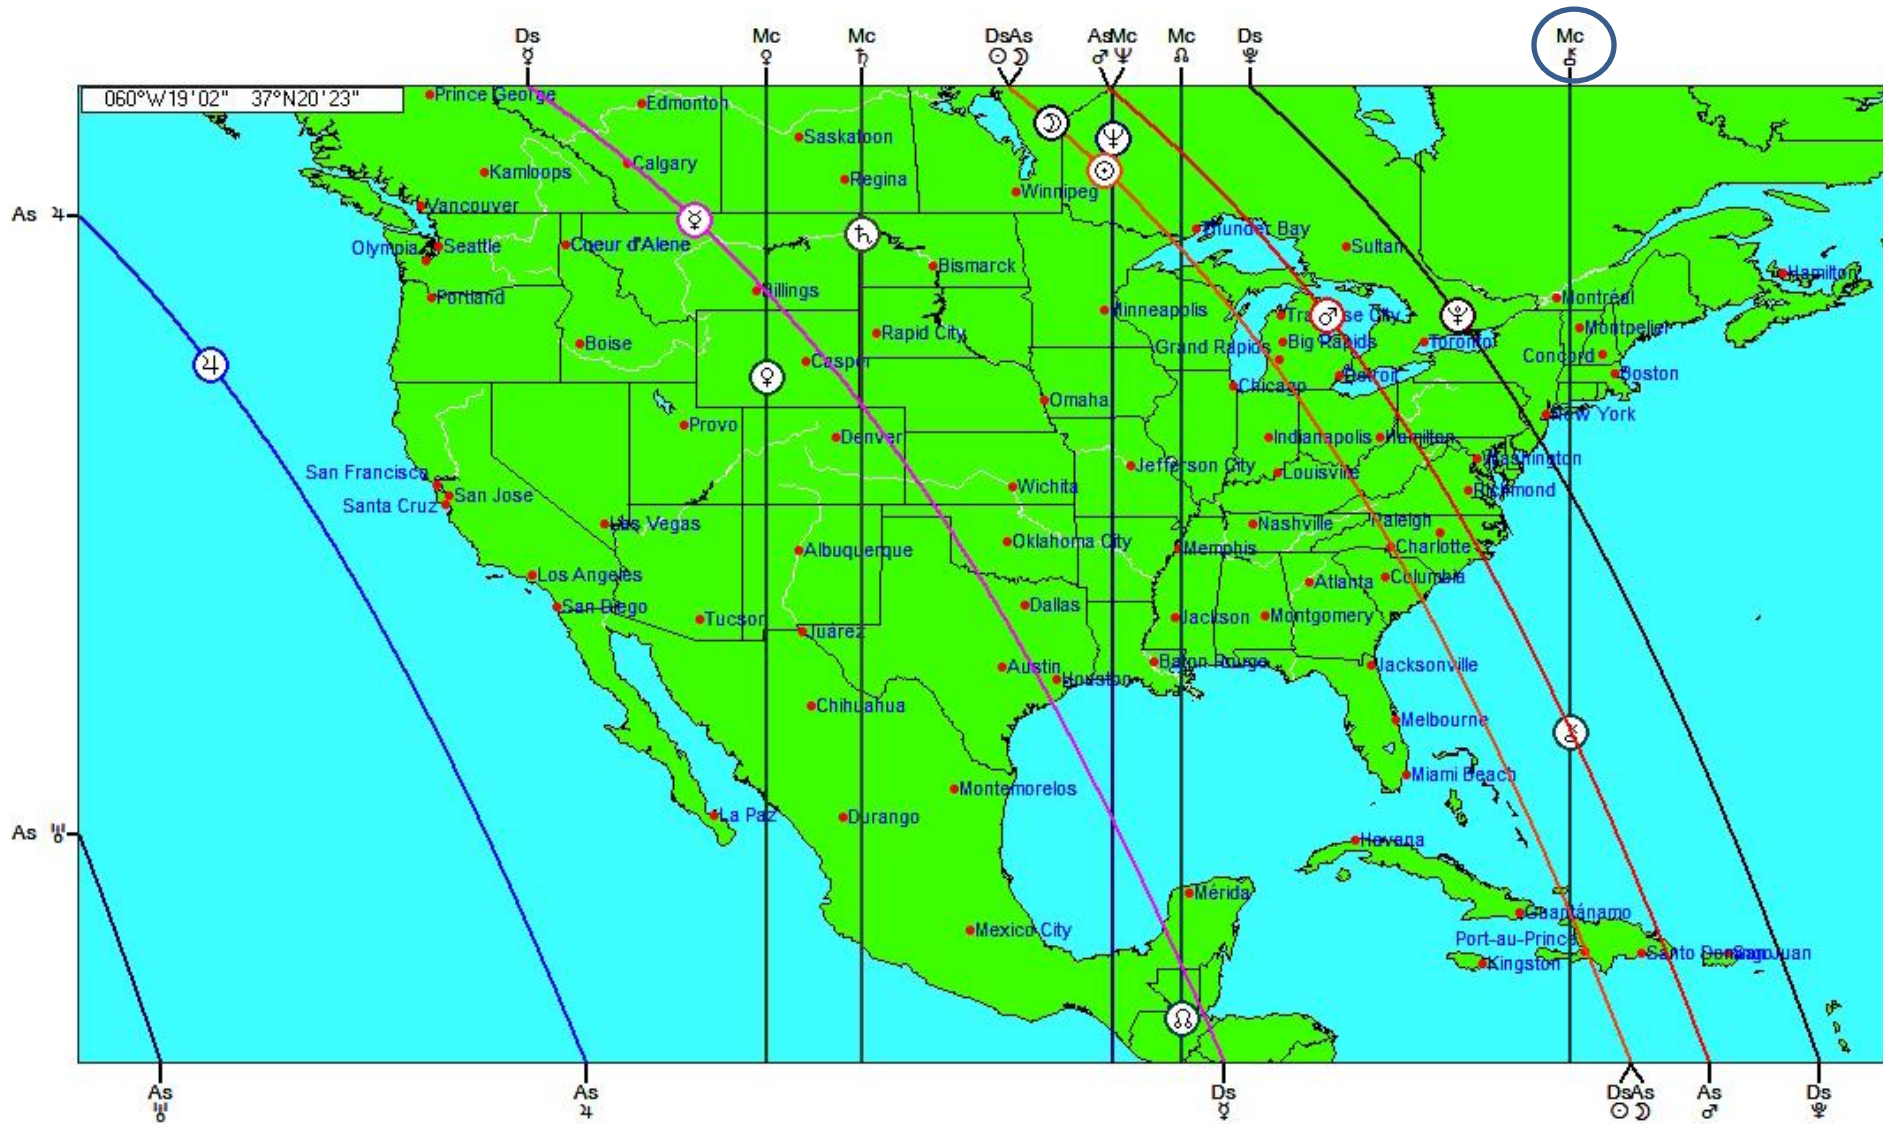

New Moon
Dec 30, 2024
Washington, DC
05:28:12 PM EST
ZONE: +05:00
077W02'12"
38N53'42"

Pluto sextile North Node
Mars trine N Node

FULL MOON AT 24° CANCER JANUARY 13, 2025

FM 1-13-25
 Jan 13, 2025
 Washington, DC
 05:27:53 PM EST
 ZONE: +05:00
 077W02'12"
 38N53'42"