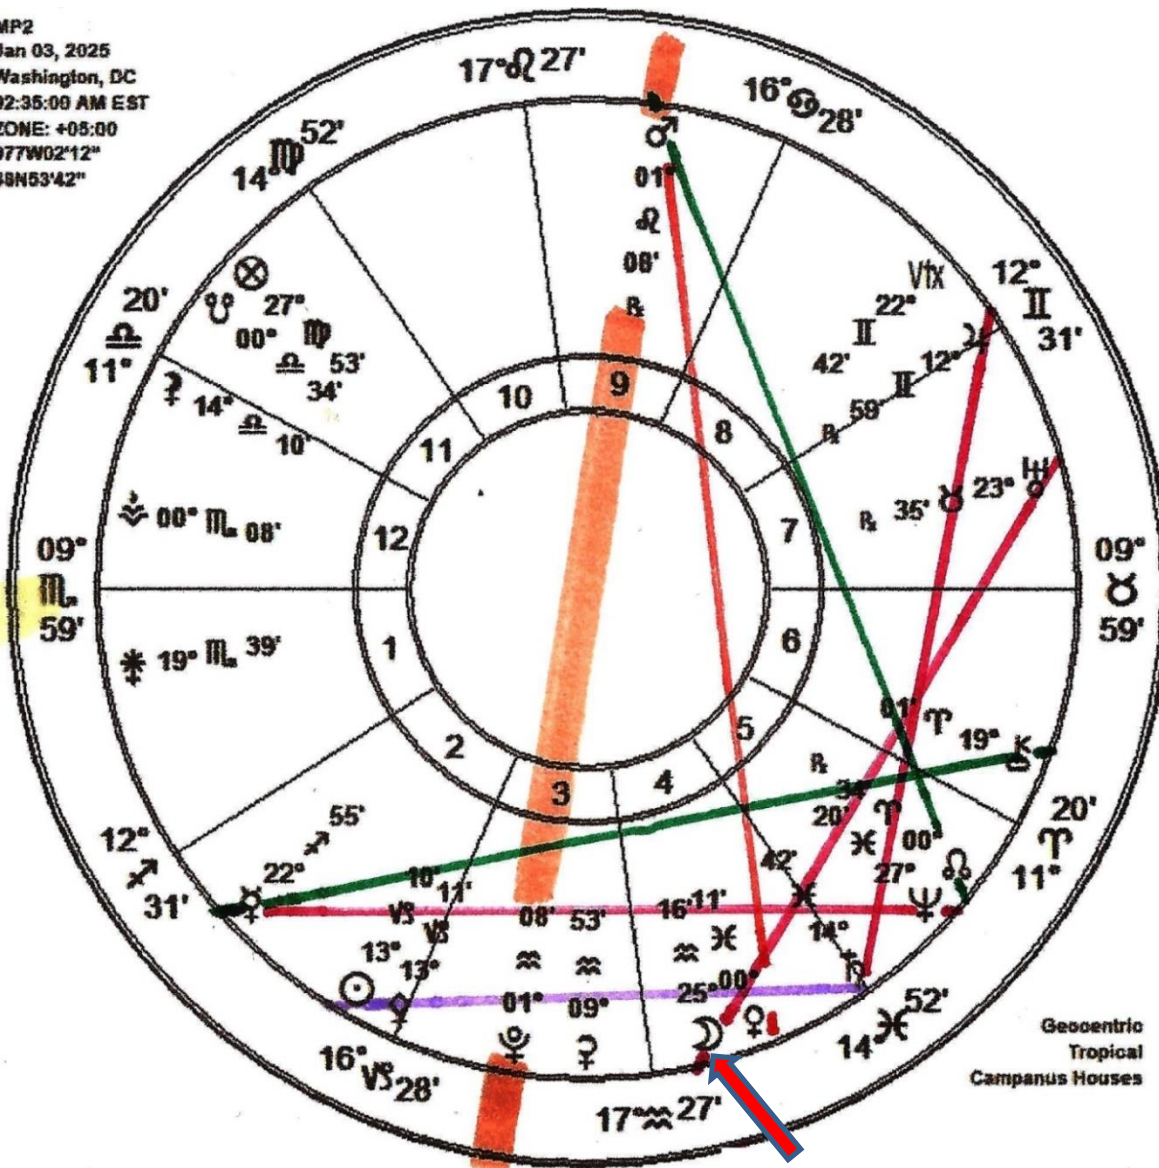

MARS-PLUTO OPPOSITION #2

1-3-2025 1° Leo/Aquarius 08' Rx

MP2
Jan 03, 2025
Washington, DC
02:35:00 AM EST
ZONE: +05:00
077W02'12"
38N53'42"

9°