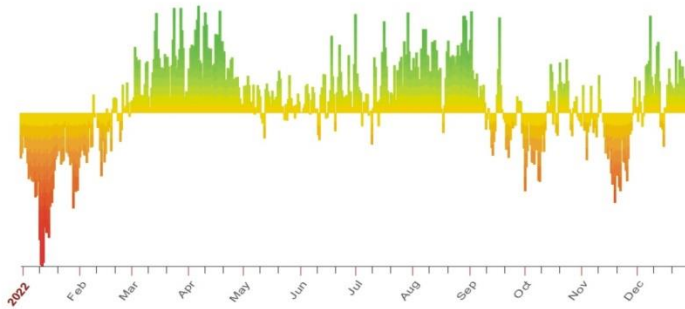

PRESIDENT DONALD J. TRUMP ASTROLOGICAL BLACKBOX GRAPHS, 2020 THRU 2024

2020

2021

2022

2023

2024

2025

January 20