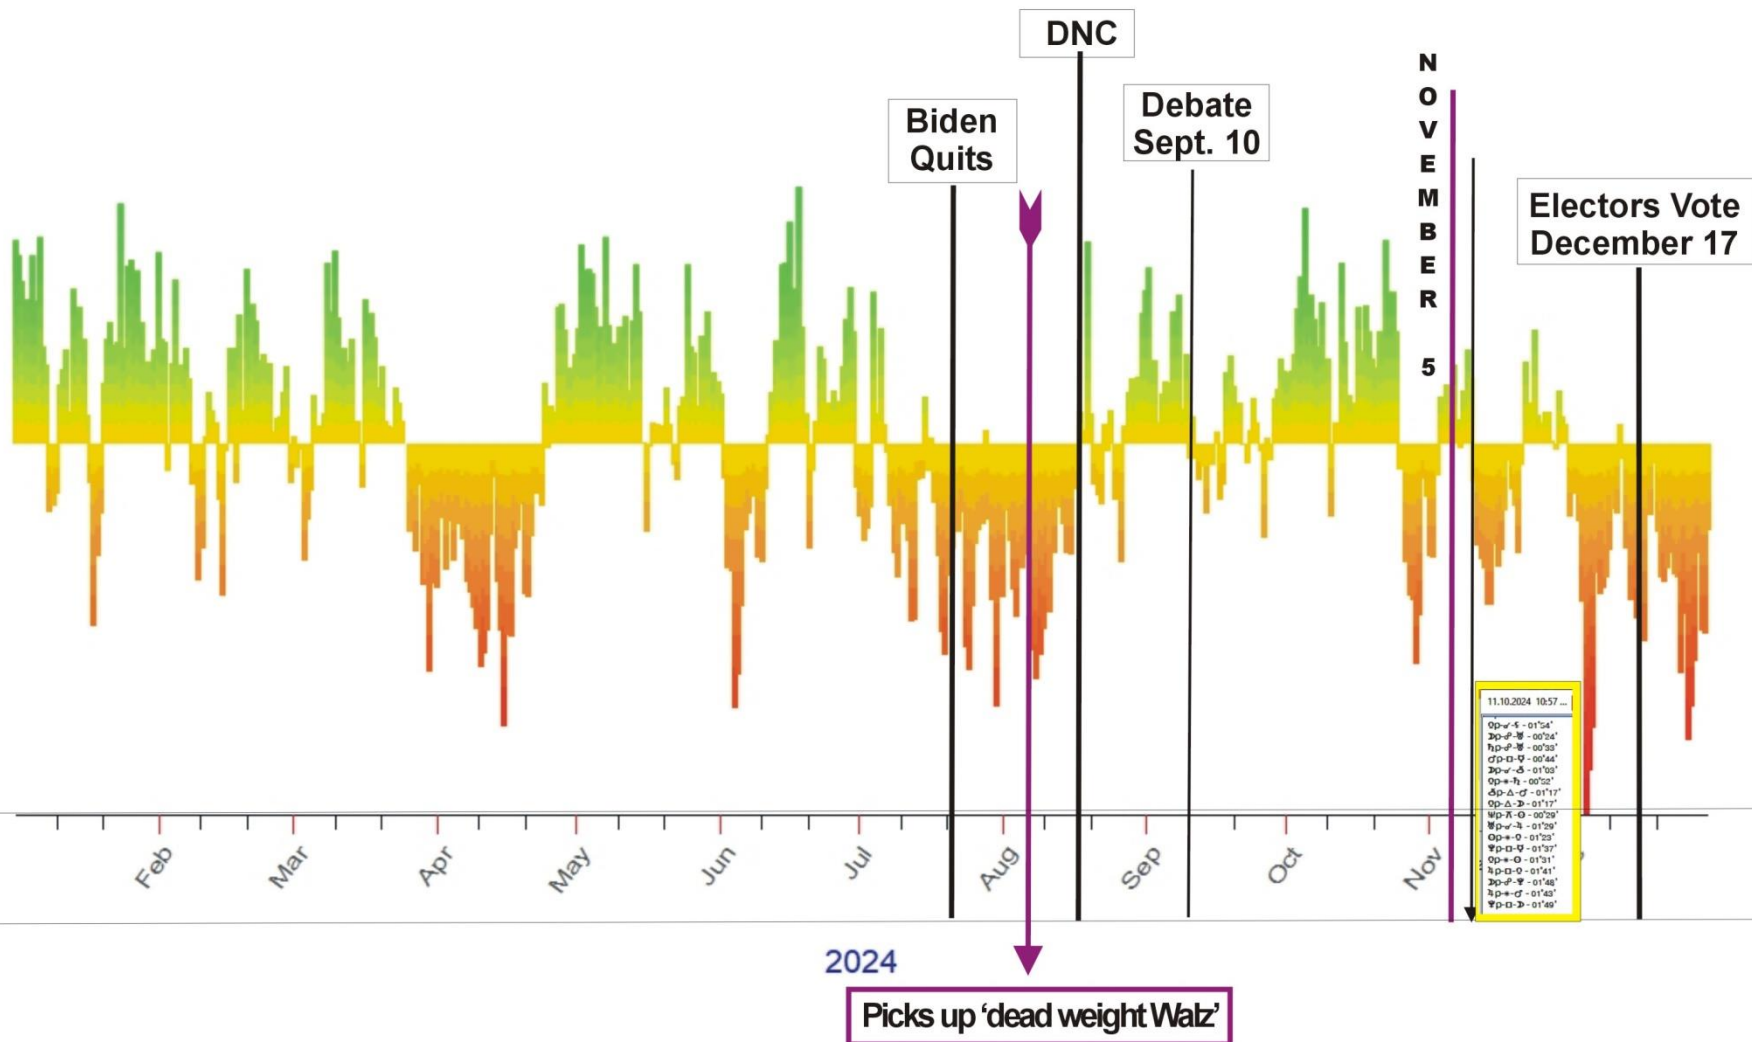

Astrological Blackbox Graph for 2024 -- Kamala Harris

This Blackbox Graph uses a natal horoscope as the basis, working with six bell curve formats to calculate results based on 760 astrological factors.

Green: Periods of status quo or expansion and development.

Red: Periods of challenge, contraction, and possible crisis requiring decisions and course-corrections on matters of significance.