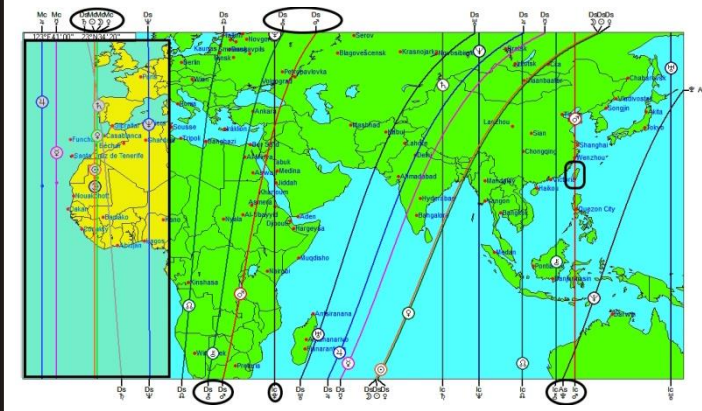

Saturn-Neptune
 0° Aries
 Feb 20, 2026

T Solar Eclipse
 19° Aries
 April 8, 2024

A Solar Eclipse
 10° Libra
 Oct 2, 2024

Pa Solar Eclipse
 29° Virgo
 Sept. 21, 2025

Geocentric
 Tropical
 Campanus Houses

**NEW MOON 16° GEMINI
JUNE 6, 2024**

New Moon
Jun 06, 2024
Washington, DC
08:39:07 AM EDT
ZONE: +04:00
077W02'12"
38N53'42"

Saturn on MC in Minnesota

- East edge Europe/Africa
- Mars-Chiron on IC in Indonesia
- Mars IC runs through Taiwan

NEW MOON 16° GEMINI - JUNE 6, 2024, ASTROCARTOGRAPHY