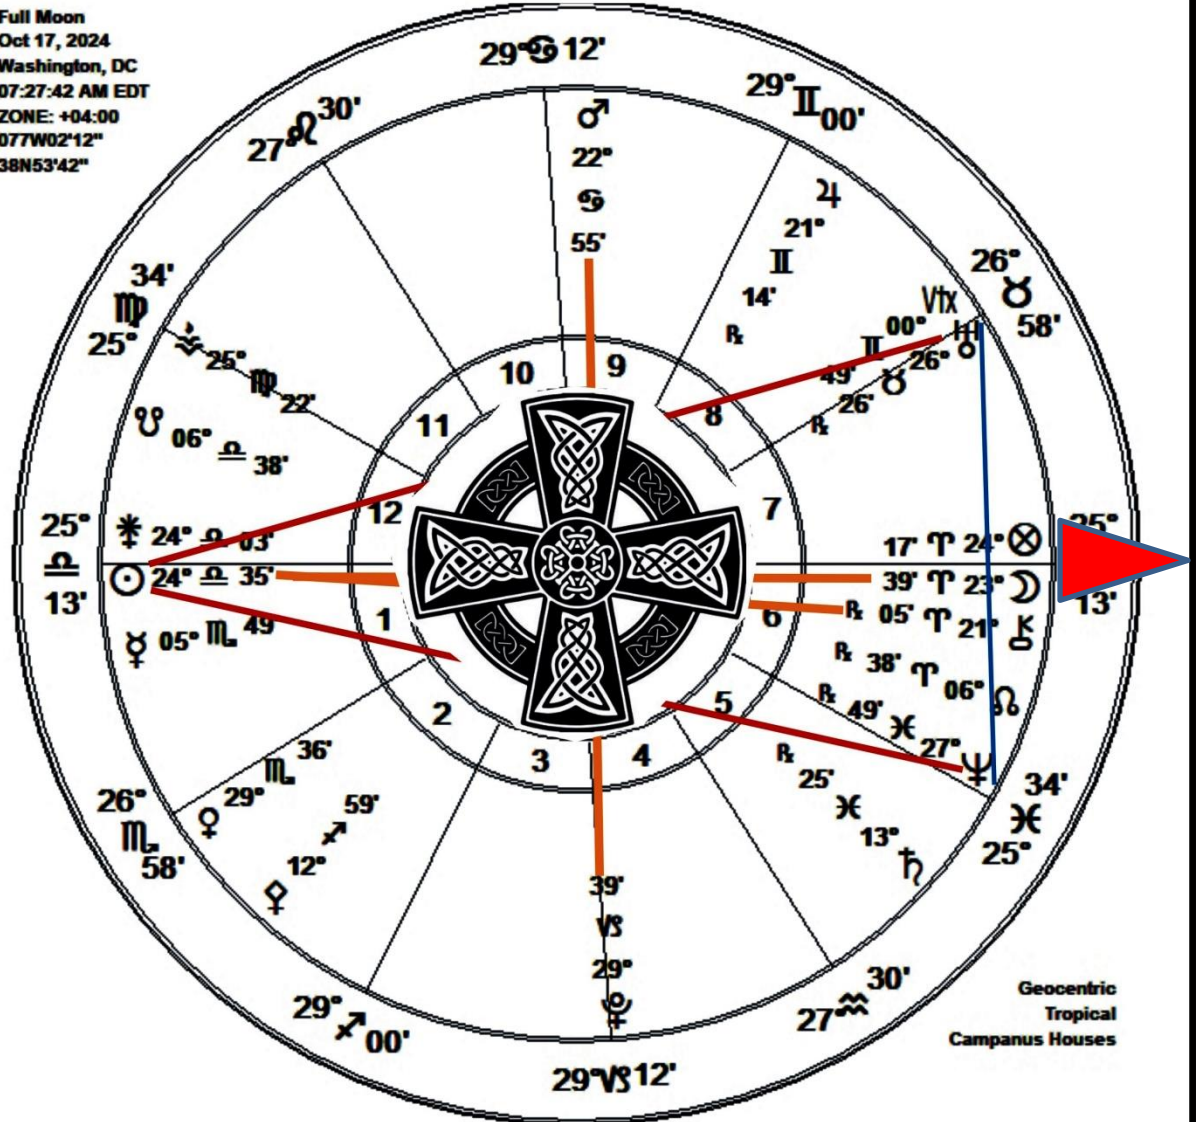

SUPER FULL MOON OF ARIES
OCTOBER 17, 2024

YOD FORMATION, "FINGER OF GOD"

Full Moon
Oct 17, 2024
Washington, DC
07:27:42 AM EDT
ZONE: +04:00
077W02'12"
38N53'42"

YOD
FORMATION

Powerful
cosmic
pressures
apply