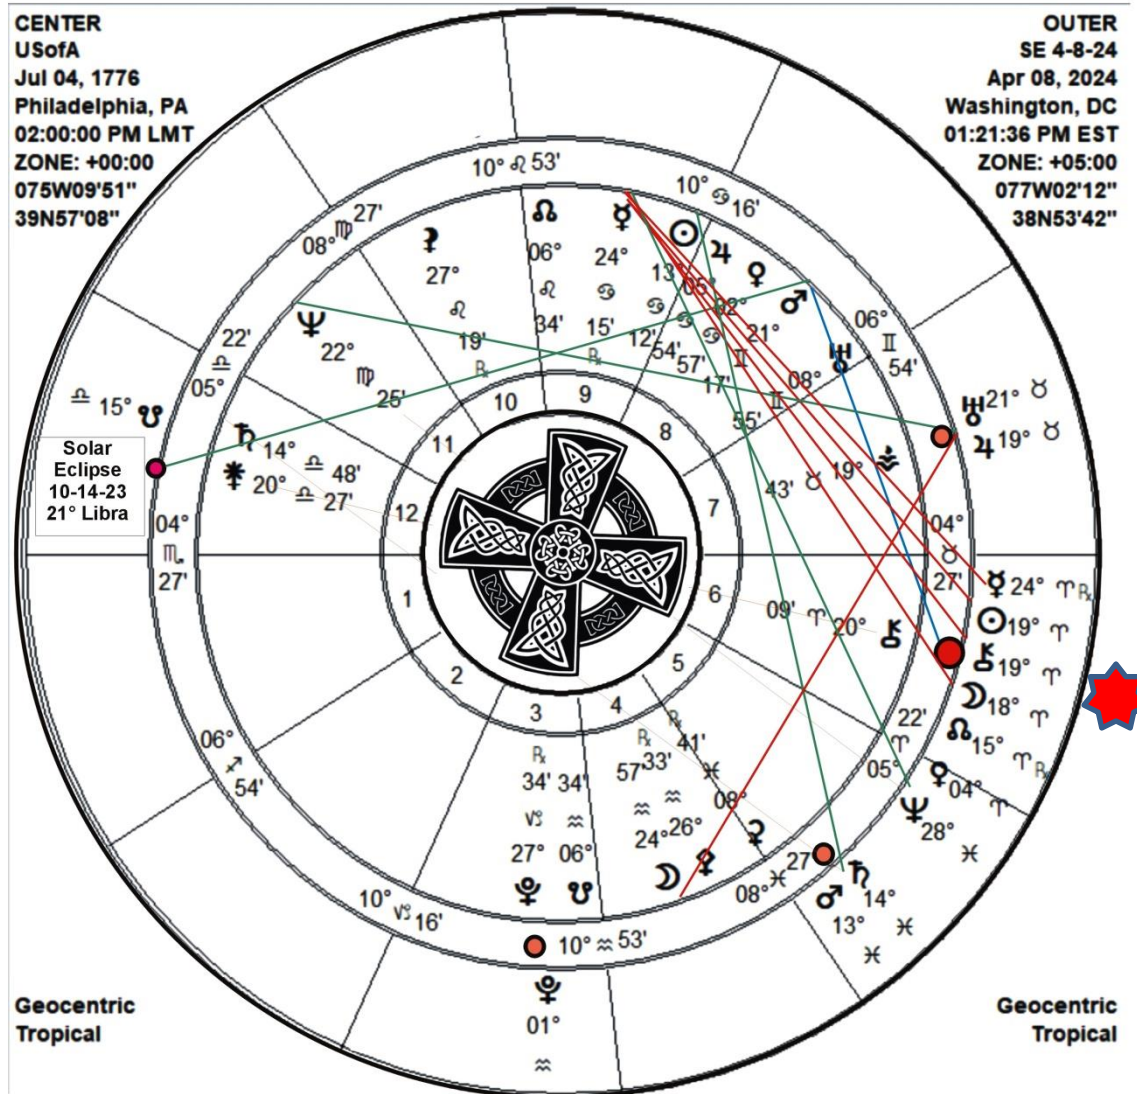

USA CHIRON RETURN

• April 21

• Nov 7

• Feb 18,
2025

NORTH NODE TOTAL SOLAR ECLIPSE APRIL 8, 2024 -- 19° ARIES 24'

AT USA CHIRON RETURN
(April 21, November 7, 2024 and February 18, 2025)

TOTAL SOLAR ECLIPSE - APRIL 8, 2024, SHADOW PATH USA