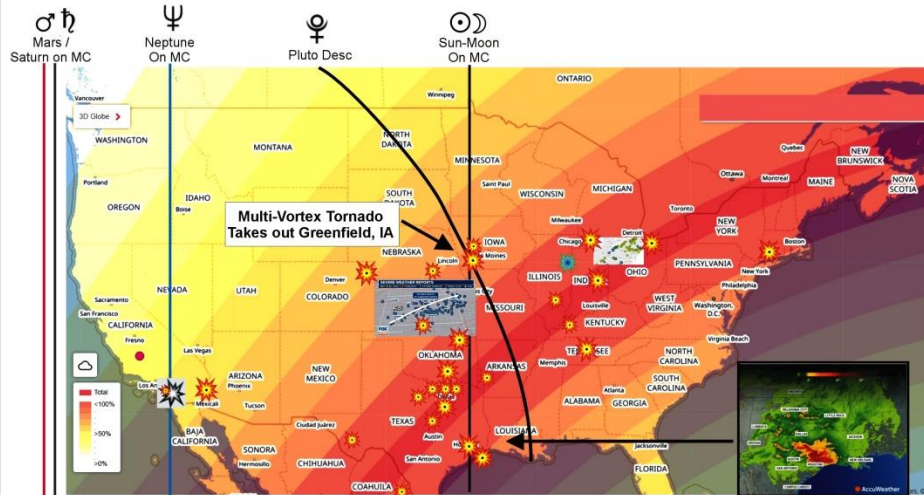

WICHITA

Total Solar Eclipse in Aries, 4-8-24

Shadow Path USA Post Eclipse Events for May 2024

TOTAL SOLAR ECLIPSE - APRIL 8, 2024, SHADOW PATH USA POST-ECLIPSE EVENTS FOR MAY

Aries/Libra Polarity - Fires, Explosions, Large Accidents, Weather and Extra-Normal Seismic and Problematic Events