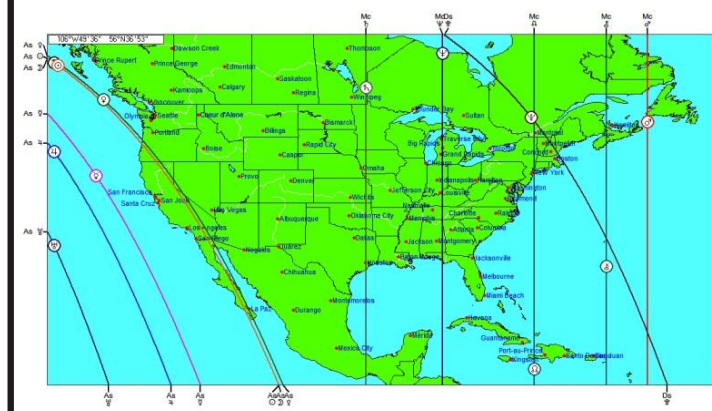

T.RE/POLICE_FREQUENCY

May 27, 2024 - Geneva

WHO MEETING START

USA Chart In Center

WORLD HEALTH ORGANIZATION CONSTITUTION TAKES EFFECT

WHO Constituti Ratified
 Apr 07, 1948
 New York, NY
 12:00:00 PM EST
 ZONE: +05:00
 074W00'23"
 40N42'51"

Saturn-Neptune
 0° Aries
 Feb 20, 2026

T Solar Eclipse
 19° Aries
 April 8, 2024

A Solar Eclipse
 10° Libra
 Oct 2, 2024

Pa Solar Eclipse
 29° Virgo
 Sept. 21, 2025

Geocentric
 Tropical
 Campanus Houses

**NEW MOON 16° GEMINI
JUNE 6, 2024**

New Moon
Jun 06, 2024
Washington, DC
08:39:07 AM EDT
ZONE: +04:00
077W02'12"
38N53'42"

Saturn on MC in Minnesota

- East edge Europe/Africa
- Mars-Chiron on IC in Indonesia
- Mars IC runs through Taiwan

NEW MOON 16° GEMINI - JUNE 6, 2024, ASTROCARTOGRAPHY