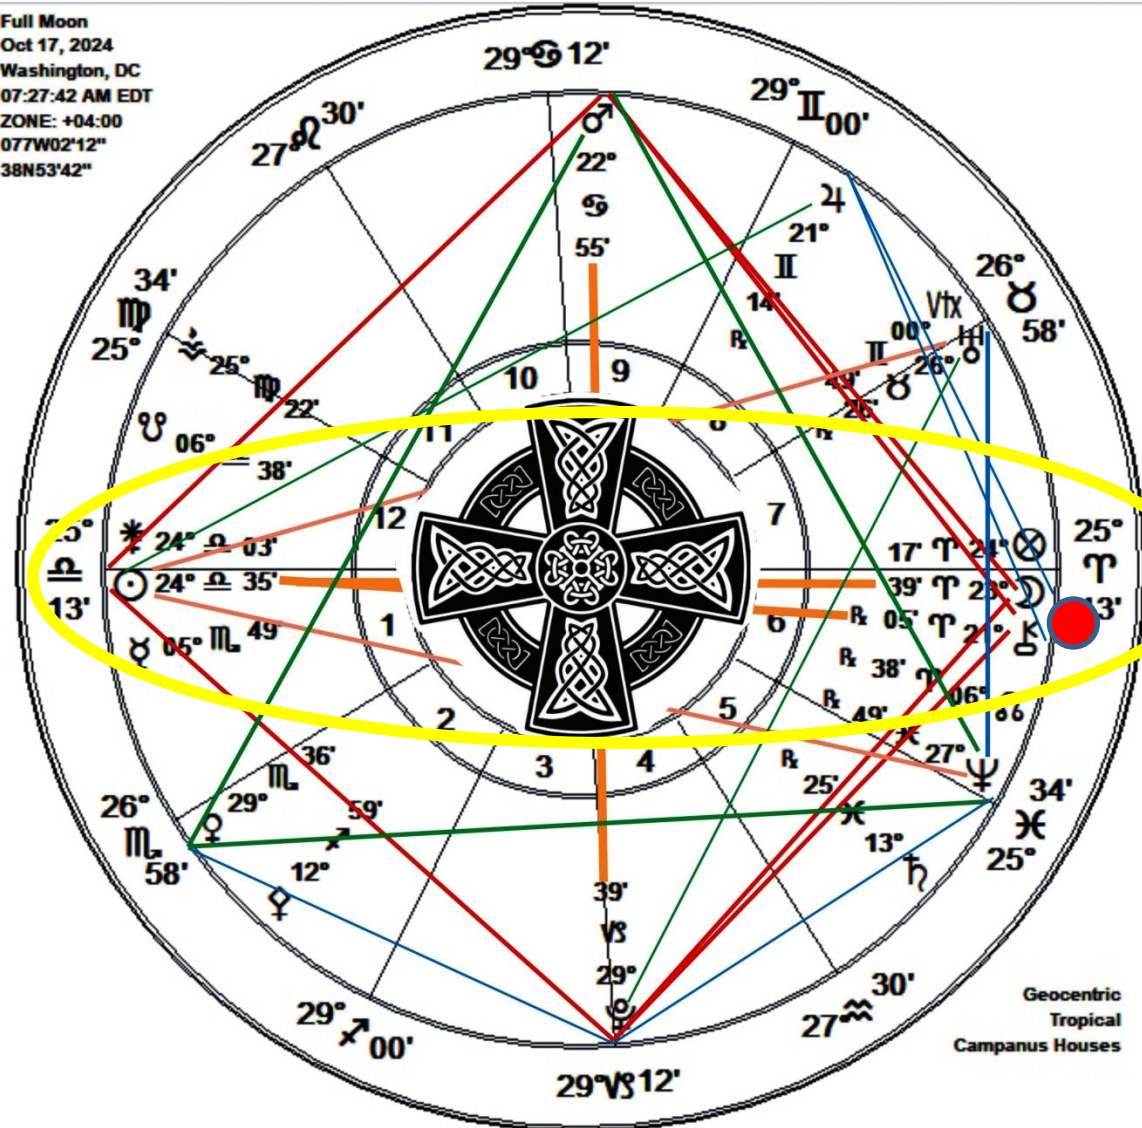

USA Chiron Return

- April 21, 2024
- Nov 7 Rx
- Feb 18, 2025

SUPER FULL MOON OF ARIES
OCTOBER 17, 2024

Is Extraordinarily Dynamic

Full Moon
Oct 17, 2024
Washington, DC
07:27:42 AM EDT
ZONE: +04:00
077W02'12"
38N53'42"