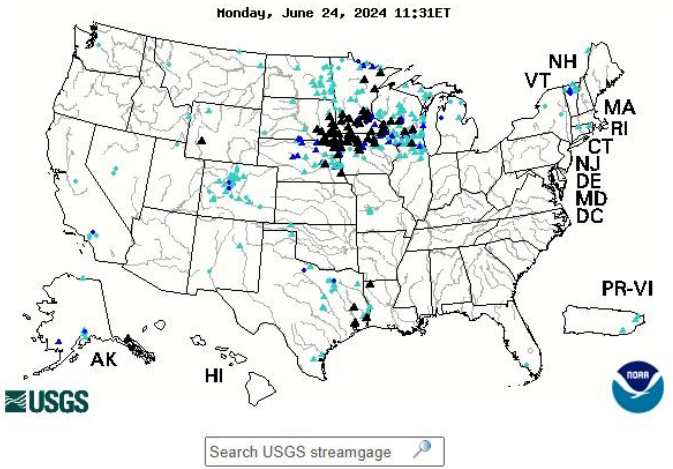

Choose a data retrieval option and select a location on the map
☐ List of all stations in state, ☒ State map, or ☐ Nearest stations

Explanation - Percentile classes	
	95-98
	>= 99
	River above flood stage
☒	Streamgage with flood stage
☐	Streamgage without flood stage

- Petro dollar agreement expires; June 8, 1974 to June 9, 2024
- Flooding in Sarasota, FL 8+ inches in three hours; June 11-24