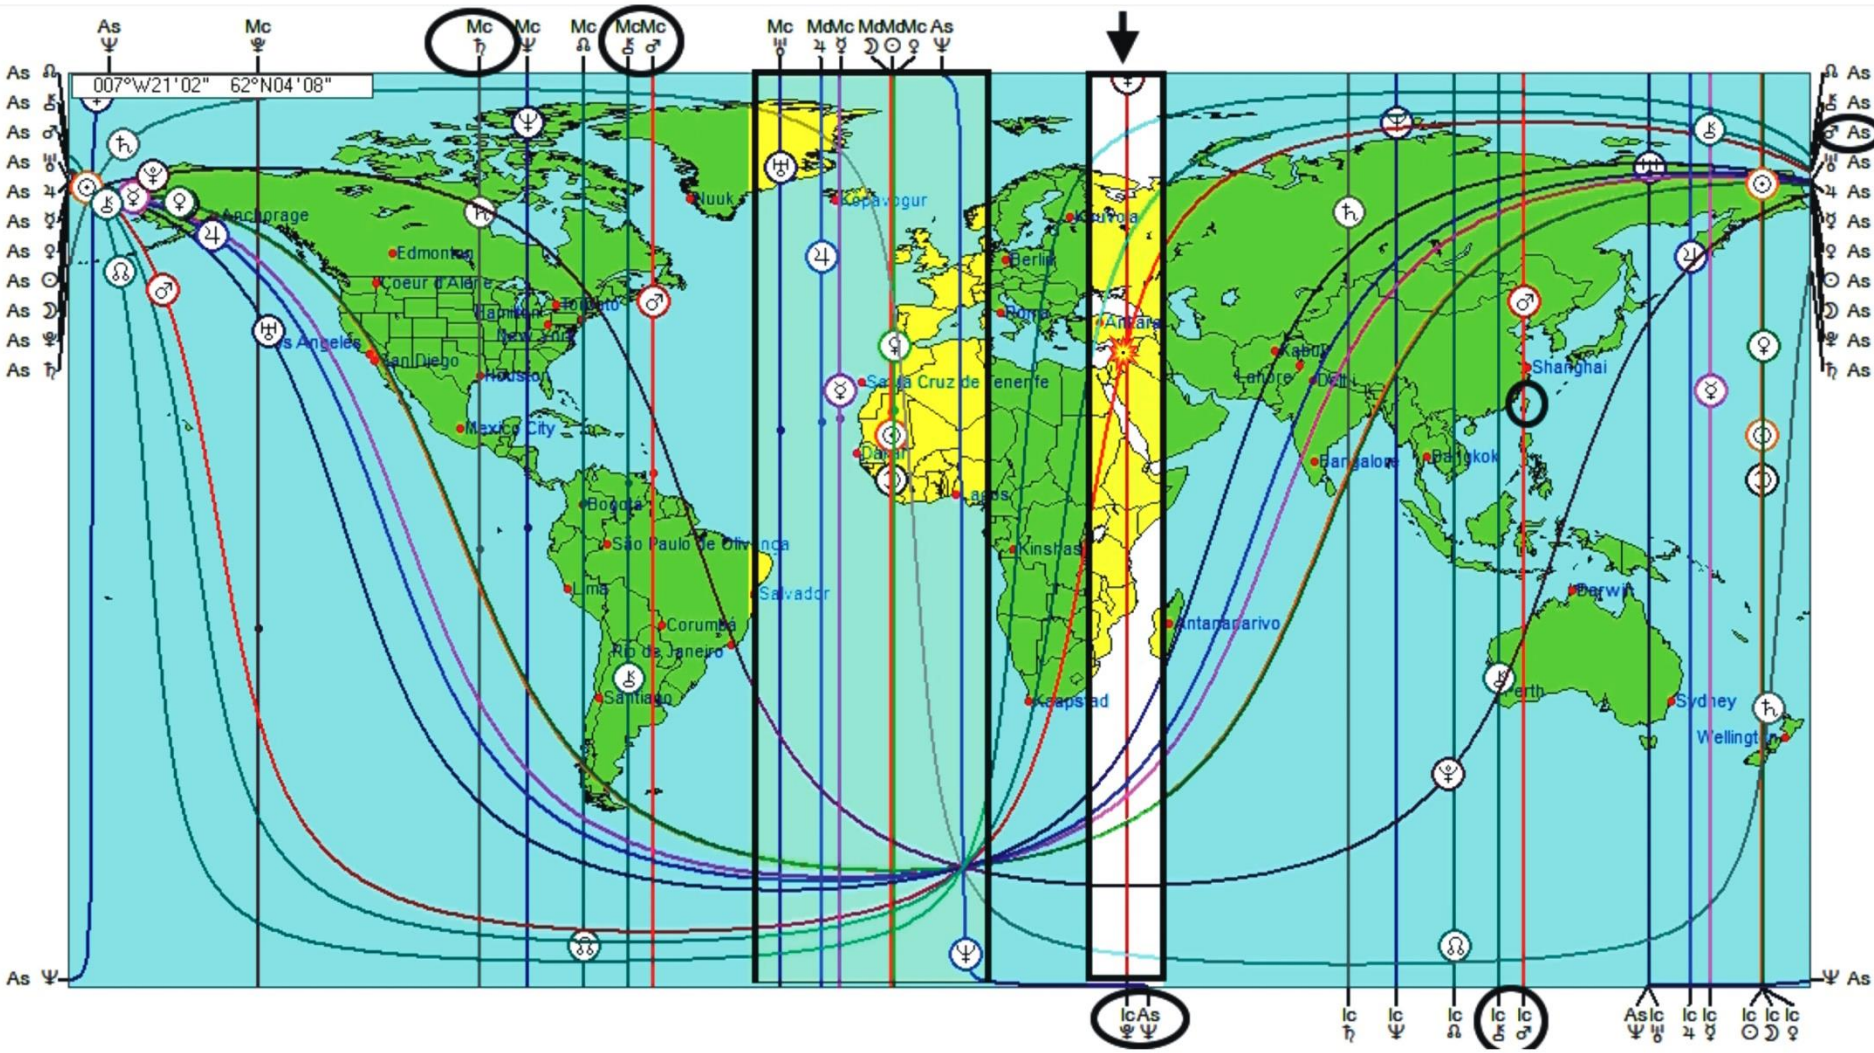

New Moon
Jun 06, 2024
Washington, DC
08:39:07 AM EDT
ZONE: +04:00
077W02'12"
38N53'42"

Saturn on MC in Minnesota

- East edge Europe/Africa
- Mars-Chiron on IC in Indonesia
- Mars IC runs through Taiwan

NEW MOON 16° GEMINI - JUNE 6, 2024, ASTROCARTOGRAPHY

96 fires have engulfed northern Israel's Galilee region due to Hezbollah rocket fire from Lebanon, damaging 14,000 dunams (3,460 acres) of land, twice the destruction of the 2006 Lebanon War. Ninety percent of the Naftali Mountain Forest was burned. Israeli firefighters have finally managed to gain control of the fires.

A total of 16 injuries have been reported. (June 7, 2024)

FULL MOON OF 1° CAPRICORN 47'

JUNE 21, 2024

Full Moon
 Jun 21, 2024
 Washington, DC
 09:08:38 PM EDT
 ZONE: +04:00
 077W02'12"
 38N53'42"

Aries/Libra Polarity - Fires, Explosions, Large Accidents, Weather and Extra-Normal Seismic and Problematic Events