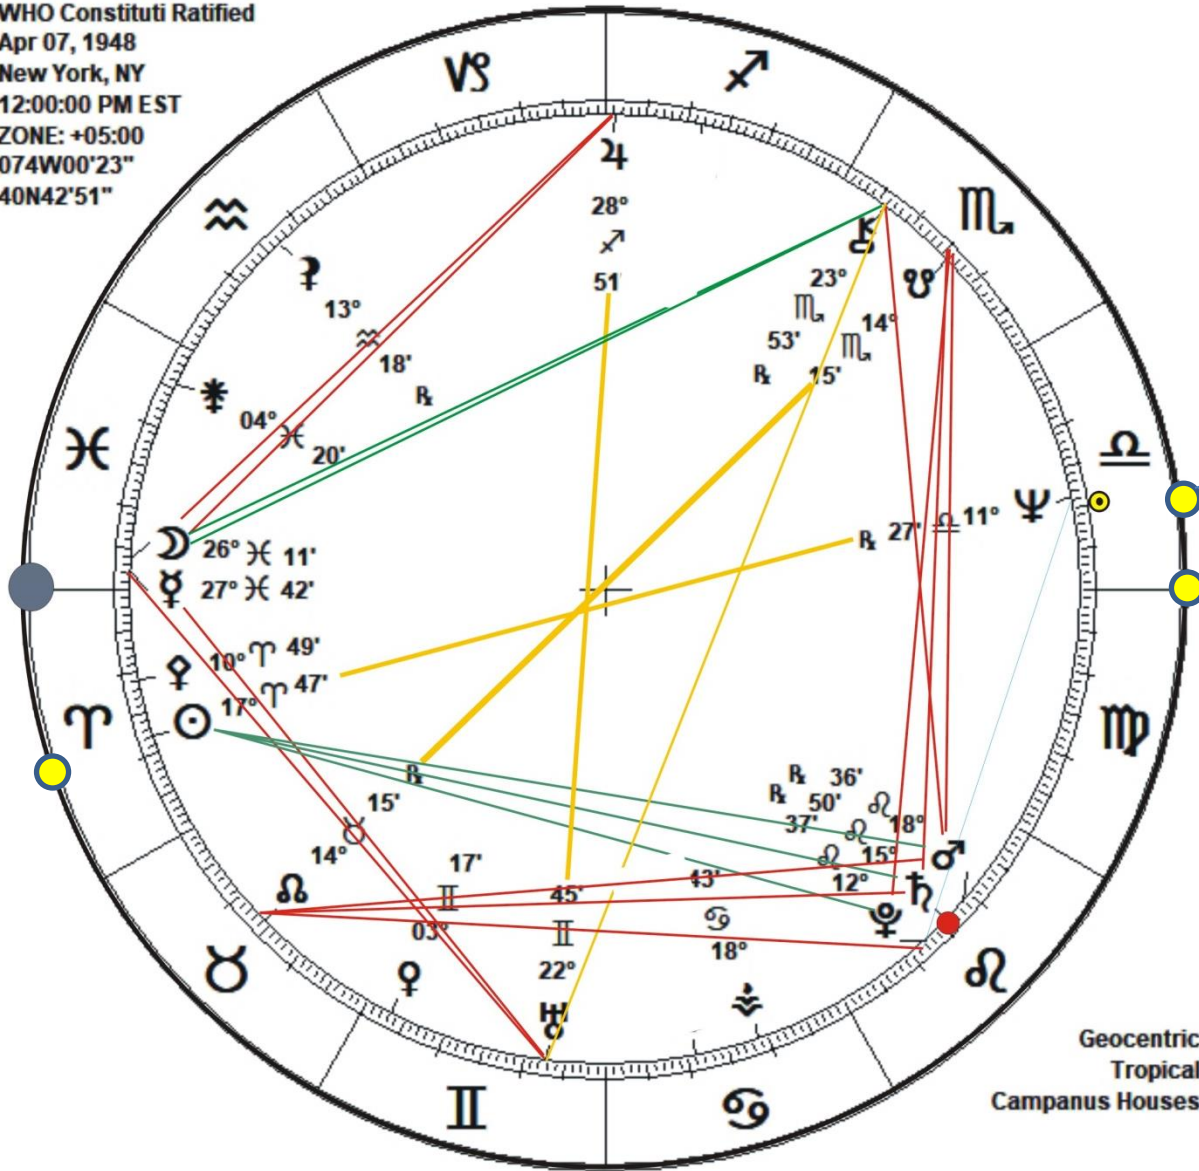

Saturn-Neptune
 0° Aries
 Feb 20, 2026

T Solar Eclipse
 19° Aries
 April 8, 2024

A Solar Eclipse
 10° Libra
 Oct 2, 2024

Pa Solar Eclipse
 29° Virgo
 Sept. 21, 2025

Geocentric
 Tropical
 Campanus Houses

**NEW MOON 16° GEMINI
JUNE 6, 2024**

New Moon
Jun 06, 2024
Washington, DC
08:39:07 AM EDT
ZONE: +04:00
077W02'12"
38N53'42"

Saturn on MC in Minnesota

- East edge Europe/Africa
- Mars-Chiron on IC in Indonesia
- Mars IC runs through Taiwan

NEW MOON 16° GEMINI - JUNE 6, 2024, ASTROCARTOGRAPHY