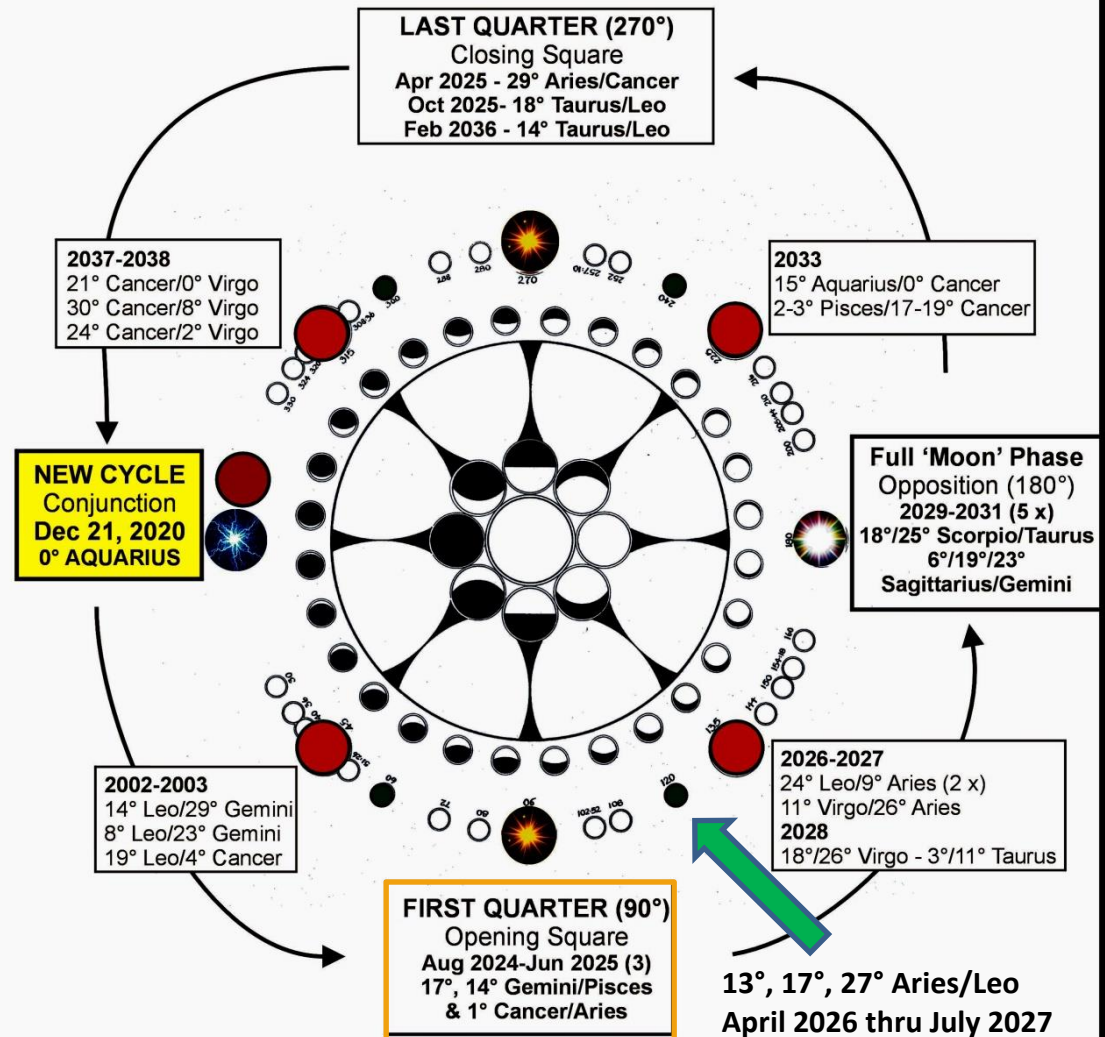

JUPITER-SATURN CYCLE

Ethics,
Personal/Social
Responsibility;
Law and Order;
Liberal/Conserva-
tive Balance;
Spiritual and
Grounded Harmony
and Function.

Renewed December
21, 2020
@ 0° Aquarius

New Jupiter-Saturn Cycle 2020 thru 2040

An indicator of social, economic, and political infrastructure start-up, development and functionality (e.g., law and order, expansion and contraction, and relationship of individuals with government and community). Resurgence of Natural Law.

Hebrew culture: Will of G-d seeded on Earth.