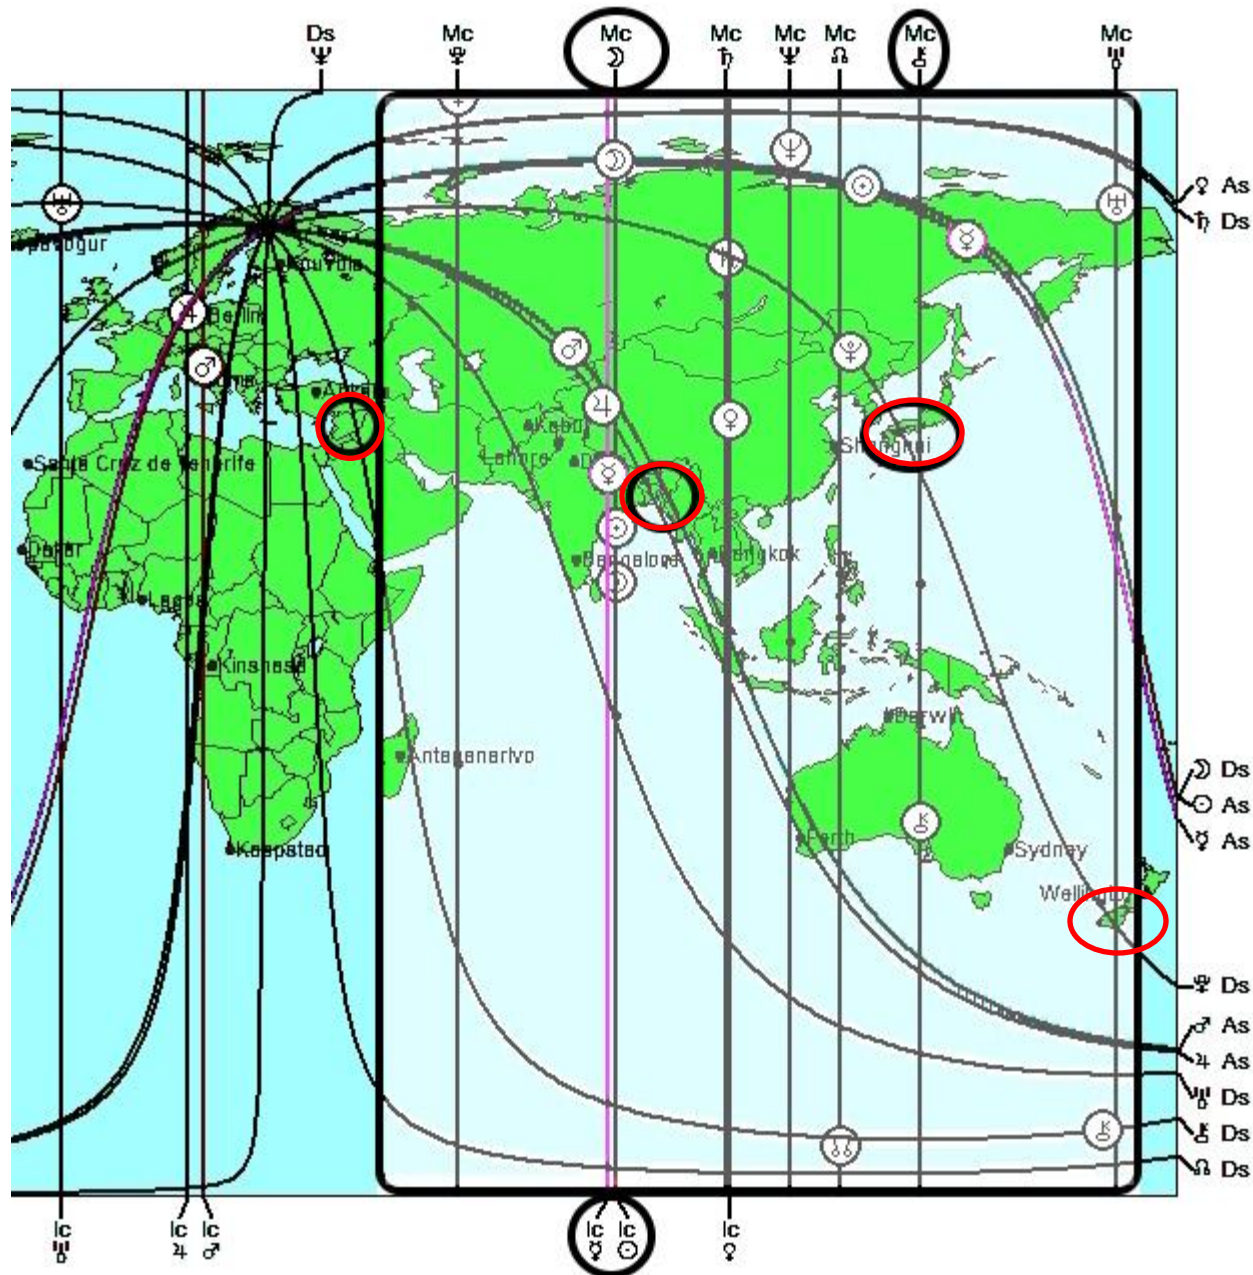

FULL MOON OF AQUARIUS – AUGUST 19, 2024

Drone attacks on:

- US Base in Syria
- The Rohingya in Myanmar

South Coast of
Japan is Unstable