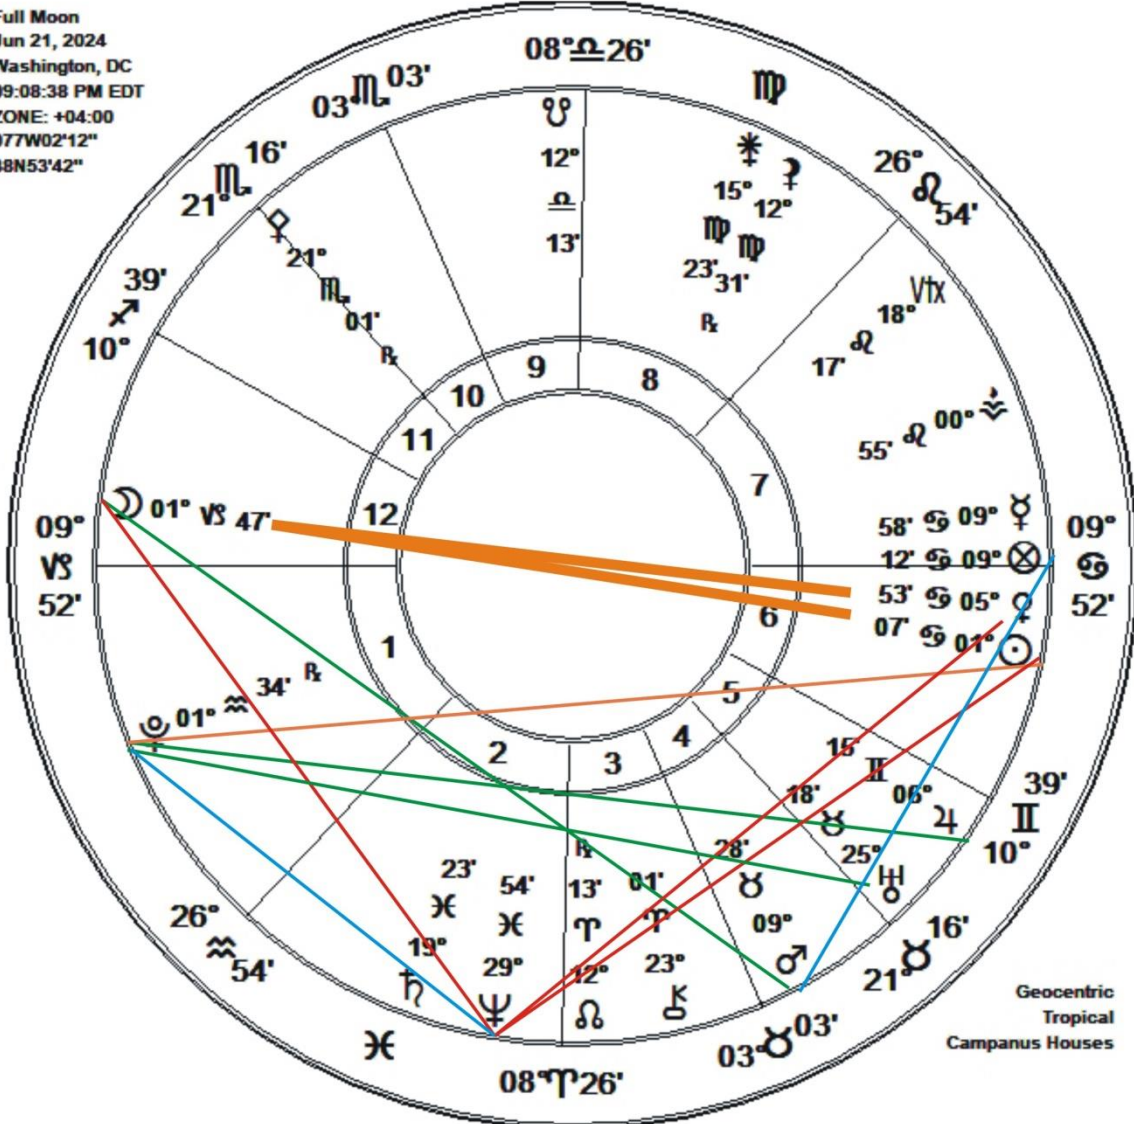

New Moon
Jun 06, 2024
Washington, DC
08:39:07 AM EDT
ZONE: +04:00
077W02'12"
38N53'42"

Saturn on MC in Minnesota

- East edge Europe/Africa
- Mars-Chiron on IC in Indonesia
- Mars IC runs through Taiwan

NEW MOON 16° GEMINI - JUNE 6, 2024, ASTROCARTOGRAPHY

96 fires have engulfed northern Israel's Galilee region due to Hezbollah rocket fire from Lebanon, damaging 14,000 dunams (3,460 acres) of land, twice the destruction of the 2006 Lebanon War. Ninety percent of the Naftali Mountain Forest was burned. Israeli firefighters have finally managed to gain control of the fires.

A total of 16 injuries have been reported. (June 7, 2024)

FULL MOON OF 1° CAPRICORN 47'

JUNE 21, 2024

Full Moon
 Jun 21, 2024
 Washington, DC
 09:08:38 PM EDT
 ZONE: +04:00
 077W02'12"
 38N53'42"

Aries/Libra Polarity - Fires, Explosions, Large Accidents, Weather and Extra-Normal Seismic and Problematic Events