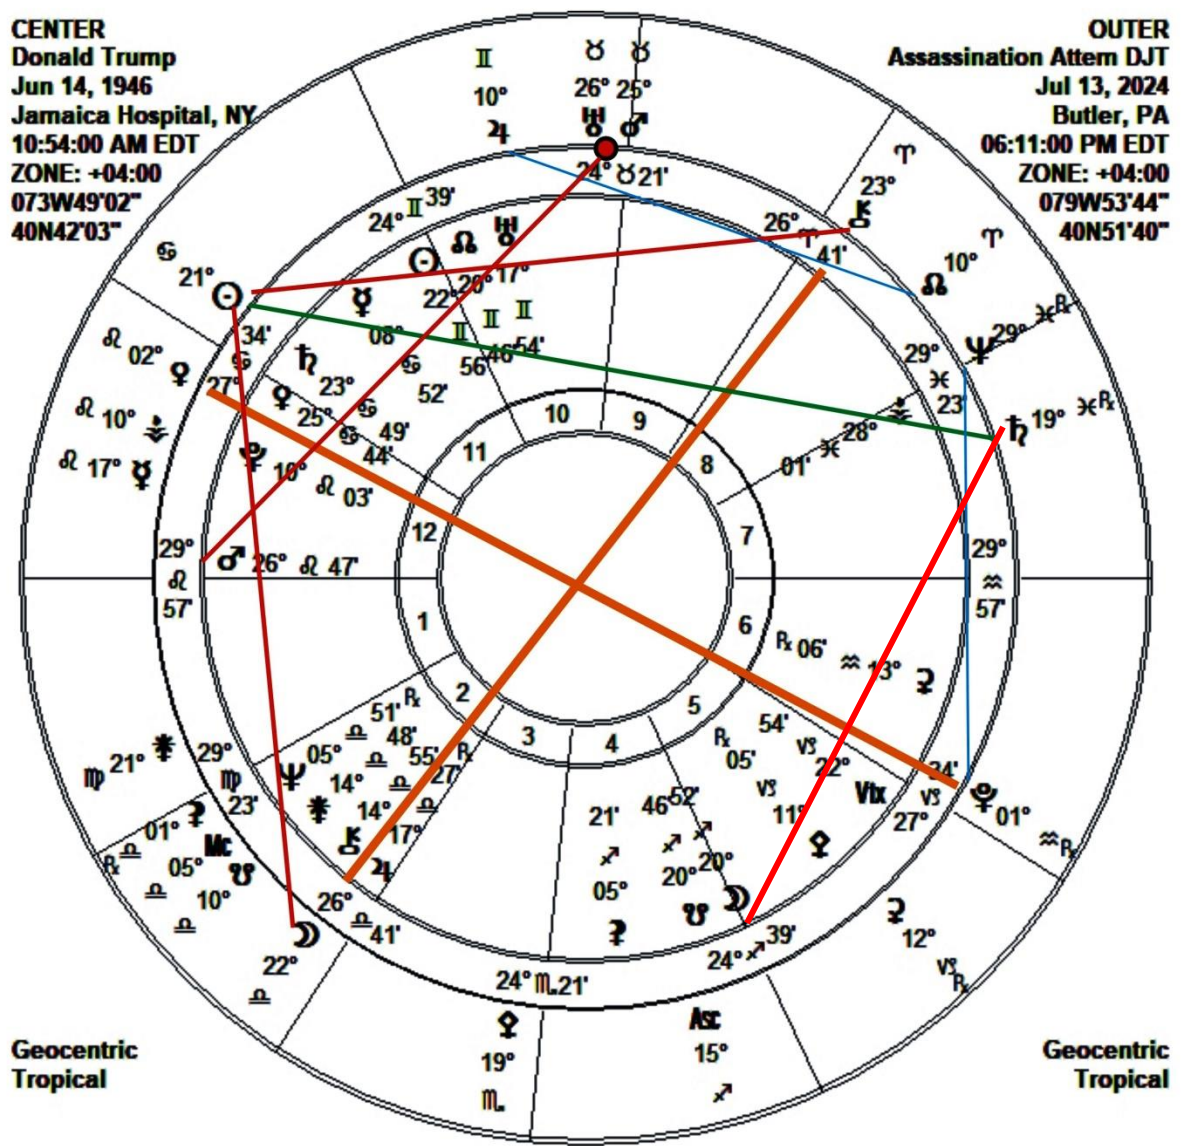

PRESIDENT DONALD J. TRUMP ASSASSINATION ATTEMPT, JULY 2024

CENTER
Donald Trump
Jun 14, 1946
Jamaica Hospital, NY
10:54:00 AM EDT
ZONE: +04:00
073W49°02"
40N42°03"

OUTER
Assassination Attem DJT
Jul 13, 2024
Butler, PA
06:11:00 PM EDT
ZONE: +04:00
079W53°44"
40N51°40"

Geocentric
Tropical

Geocentric
Tropical