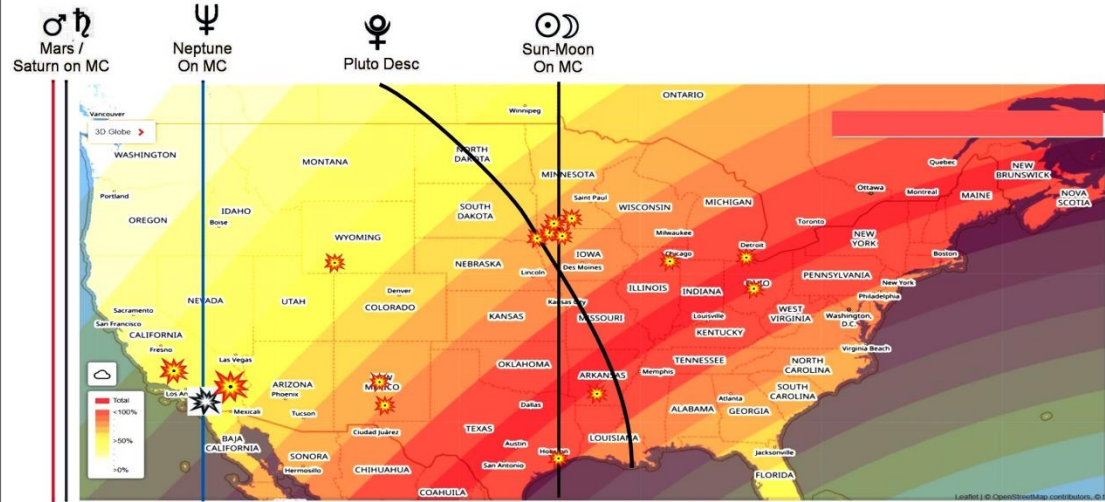

A total of 16 injuries have been reported. (June 7, 2024)

FULL MOON OF 1° CAPRICORN 47'

JUNE 21, 2024

Full Moon
 Jun 21, 2024
 Washington, DC
 09:08:38 PM EDT
 ZONE: +04:00
 077W02'12"
 38N53'42"

Aries/Libra Polarity - Fires, Explosions, Large Accidents, Weather and Extra-Normal Seismic and Problematic Events