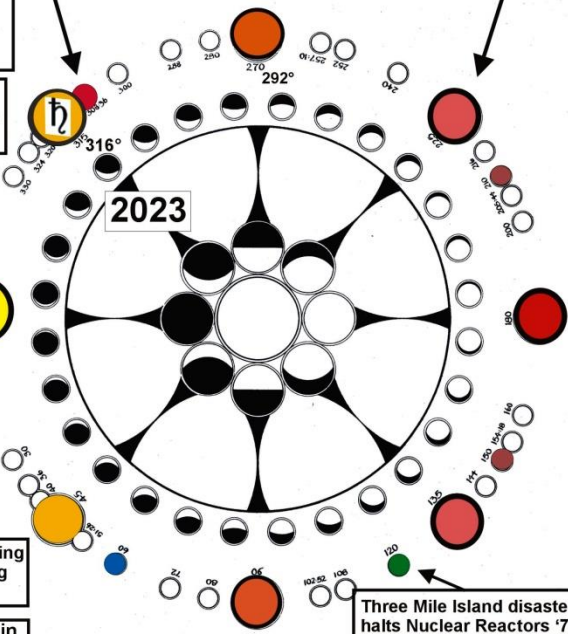

Full 'Moon' Phase - Opposition (180°)
(1986 - 2006) 27 Oppositions

- 9° Leo/Aqu 6-20-06 - US Food, Conservation Energy Act; 66th Whaling
- 6° Leo/Aqu 2-19-06 - Panama ship dumps 500 tons of toxic waste
- 0° Leo/Aqu 7-21-05 - Malaysian Haze (toxic pollution emergency)
- 25° Can/Cap 12-27-04 - Kyoto Protocol, 2-05
- 22° Can-Cap 8-15-04 - Intl. Law Assoc. Adopts Berlin Rules on Water...
- 13° Can/Cap 10-24-03 - 1979 Transboundary Air Pollution enforced
- 12° Can/Cap 9-28-03 - **EUROTOX (41st Congress of European Soc...)**
- 12° Can/Cap 9-25-03 - Factory Farming begins to "pay off"
- Telecom Act of 1996; Wifi Alliance - 1999; Fracking takes off 2000
- 24° Pis/Vir 7-28-95 - GMO corn approved with BT Toxin 1996
- 21° Pis/Vir 4-22-95 - First insecticide producing crop FDA approved
- 11° Pis/Vir 8-9-94 - Bottled water consumption with BPA+ grows
- 5° Pis/Vir 3-11-94 - P&G develops beta-cyclodextrin - Febreze
- 27° Aqu/Leo 8-14-93 - Taejon Expo "green deal"
- 21° Aqu/Leo 2-6-93 - Texaco forced to clean up Lago Agrio
- 14° Aqu/Leo 8-15-92 - World's first commercial text message
- 7° Aqu/Leo 1-14-92 - First GMO food crop approved by USDA.
- 2° Aqu/Leo 8-11-91 - Gulf War Oil Spill (Iraq dumps 4 million barrels)
- 25° Cap/Can 12-29-90 - US Oil Pollution Act 8-90; Tallores Decl.
- 14° Cap/Can 7-30-90 - Five million cell phone subscribers
- 21° Cap/Can 12-22-89 - Cell tower proliferation begins in earnest
- 10° Cap/Can 7-11-89 - Telecoms join forces to develop Blue Tooth
- Exxon Valdez oil spill 104,000 tons 3-4-89
- 4° Cap/Can 12-22-88 - Pthalate in toys declared Safe by US CPSC/DINP
- 29° Sag/Gem 6-16-88 - China-Australia Migratory Birds Agreement
- 25° Sag/Gem 12-29-87 - One million cell phone subscribers
- 20° Sag/Gem 5-14-87 - First GMO crops using recombinant DNA
- 17° Sag/Gem 1-13-87 - Sandoz Chemicals Spill 11-1-86
- 10° Sag/Gem 3-14-86 - Chernobyl Disaster 4-26-86
- 9° Sag/Gem 2-25-86 - Northern River Reversal abandoned in Russia

FIRST QUARTER (90°)
Opening Square
Aug 1975-Jun 1976 (3)
26 Cancer-Aries,
to 0° Leo-Taurus

USA spends BILLIONS to start-up mRNA research - 1985.

NOAA, NASA, and Hadley CRU start faking Global Avg. Surface Temps to create the appearance of Global Warming trends in 1979.

CFL Lightbulbs to market - 1985.

HFCS in Coke & Pepsi - 1984

1st GMO medication - 1982.

- Roundup Pesticide w/Glyphosate Marketed
- Un-checked Nigerian Oil Spills Begin