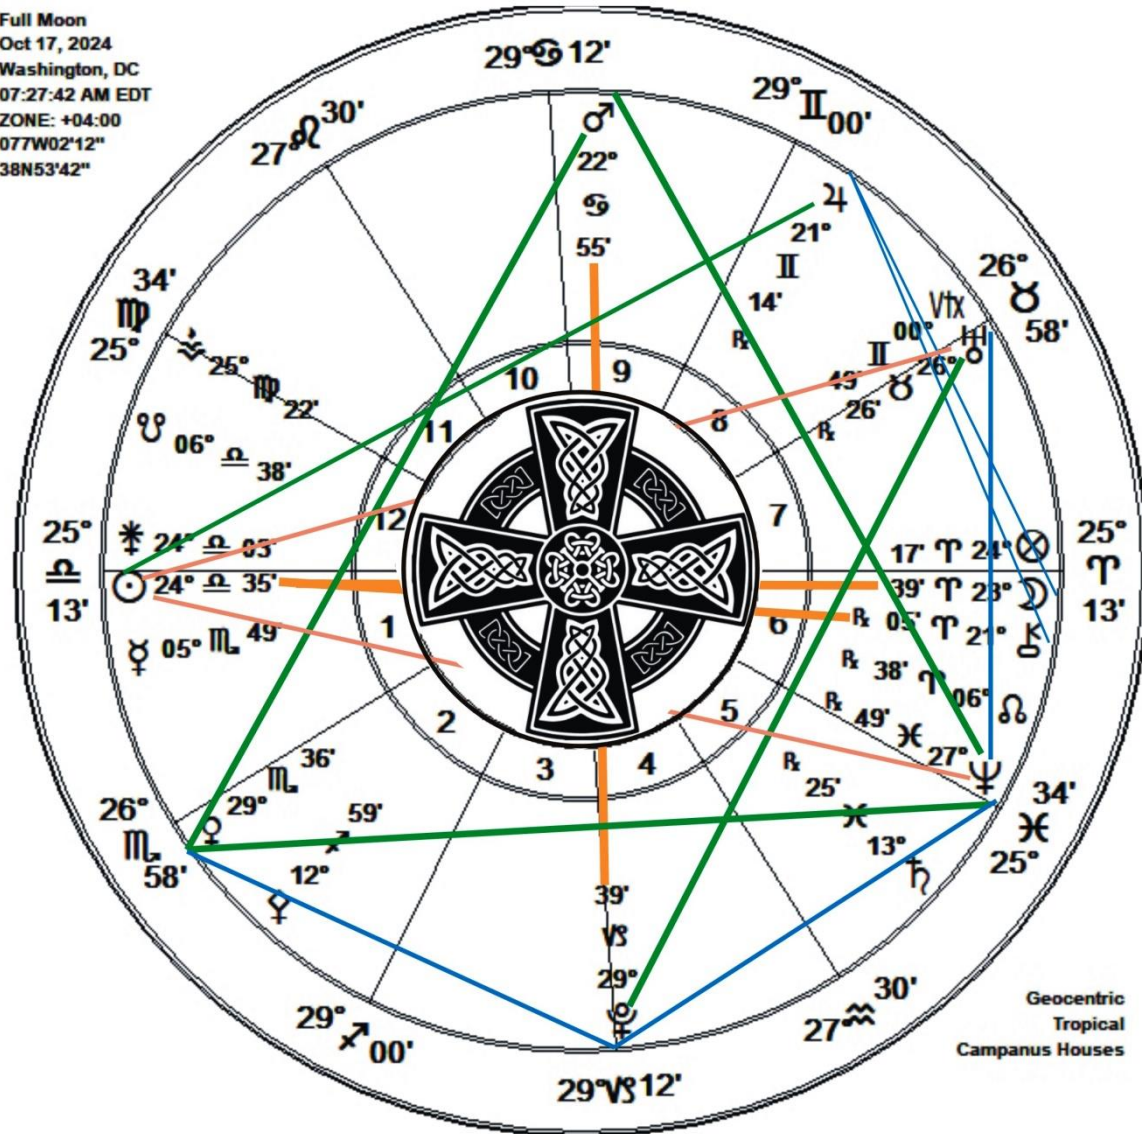

SUPER FULL MOON OF ARIES OCTOBER 17, 2024

Is Extraordinarily Dynamic SUPPORT AND ASSISTANCE

Full Moon
Oct 17, 2024
Washington, DC
07:27:42 AM EDT
ZONE: +04:00
077W02'12"
38N53'42"