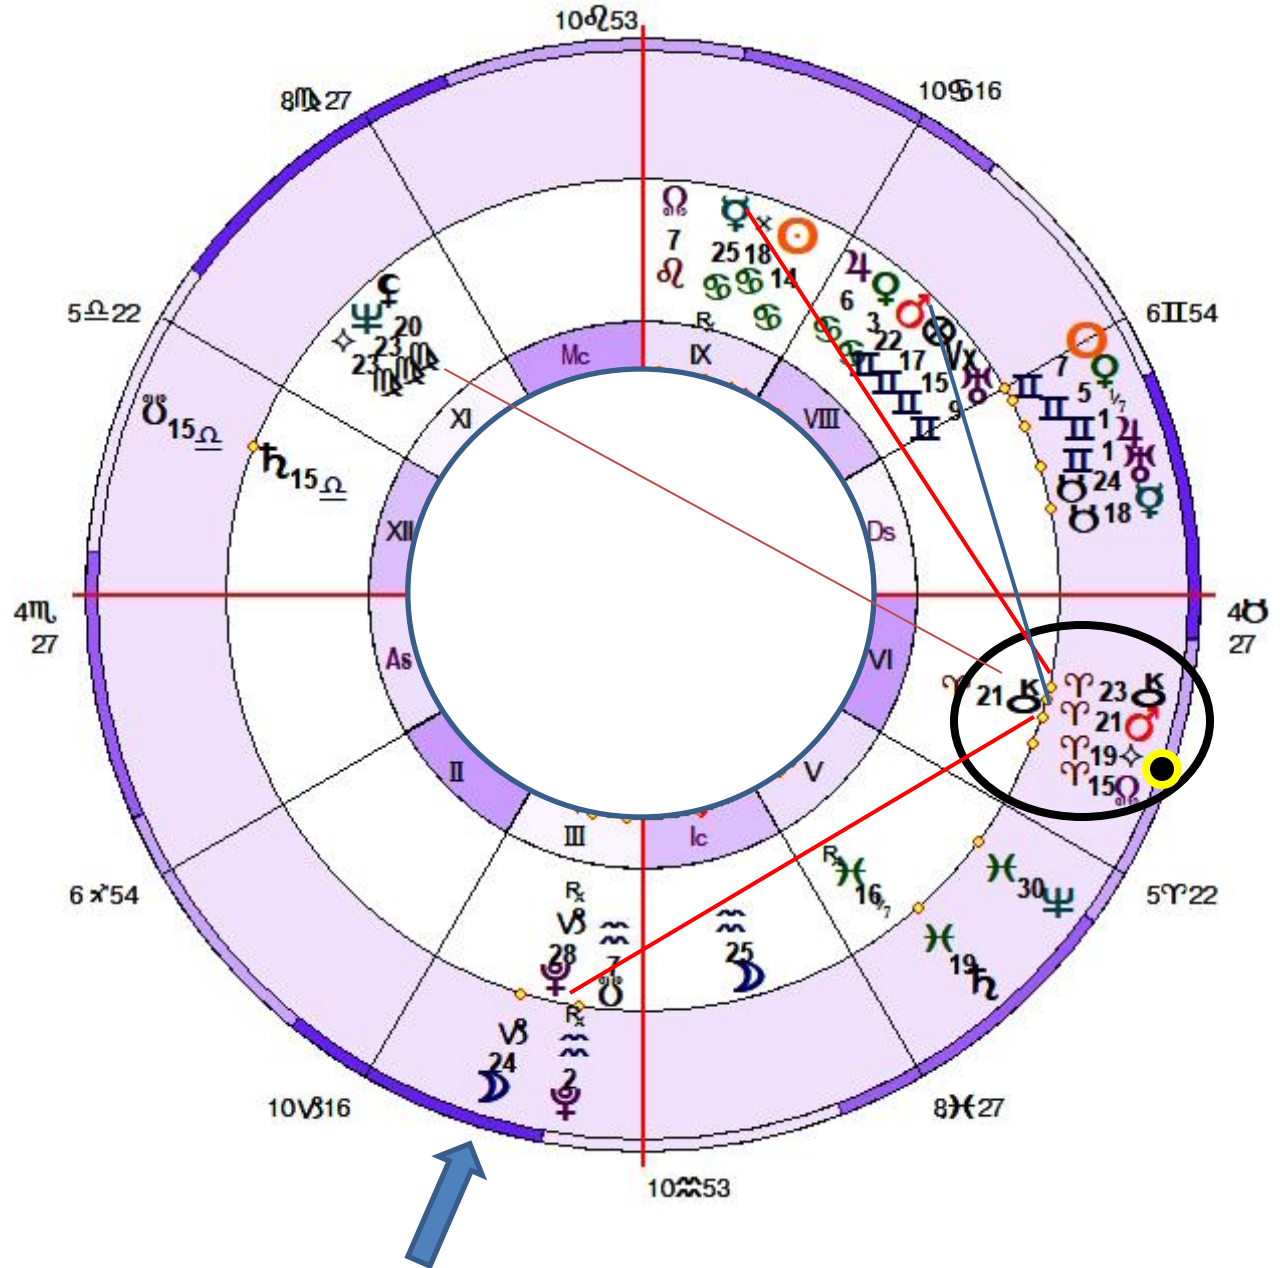

May 27, 2024 - Geneva

WHO MEETING START

USA Chart In Center