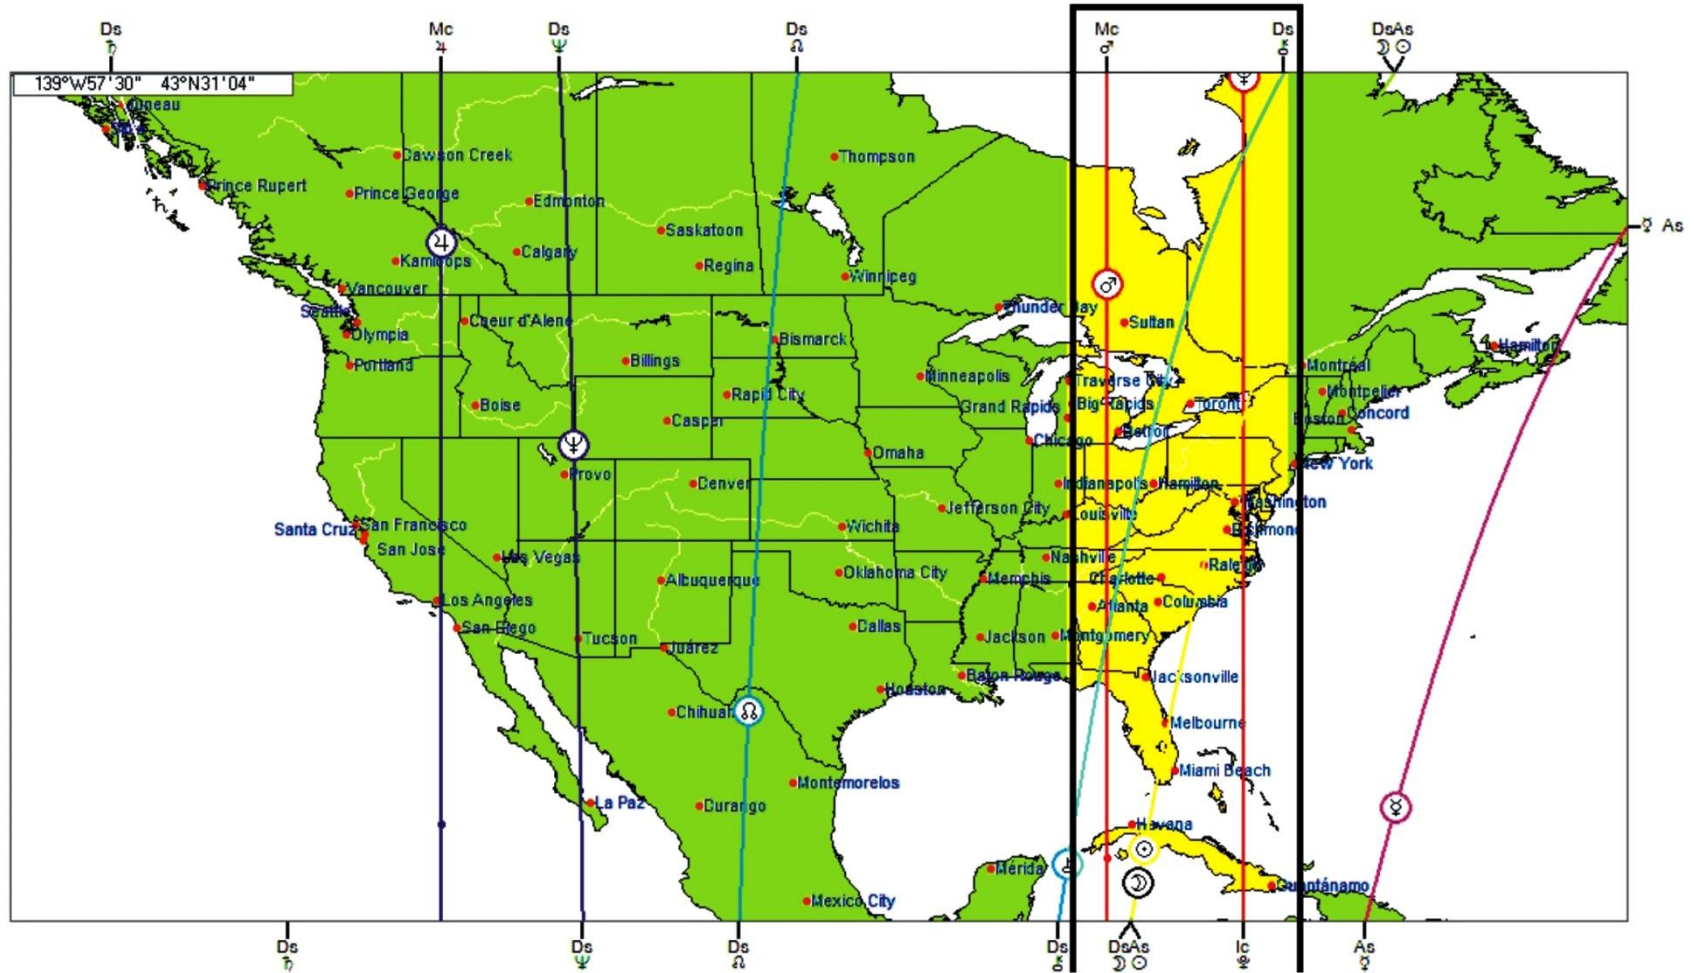

FULL MOON OF ARIES OCTOBER 17, 2024

USA Astrocartography