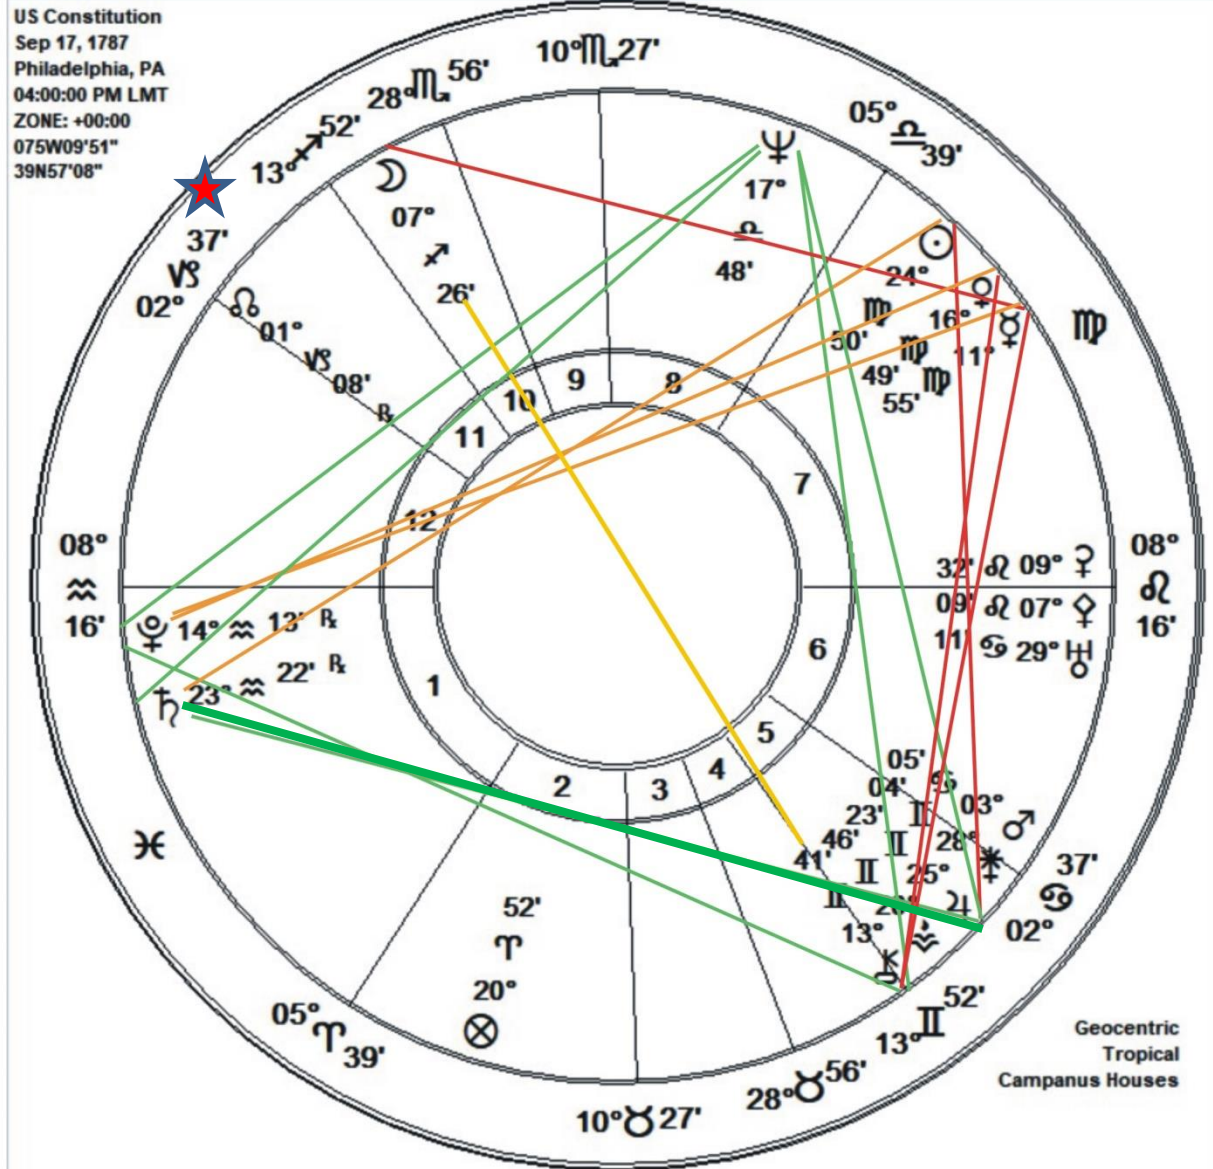

Hebrew culture: Will of G-d seeded on Earth.

Astrology Chart of the UNITED STATES CONSTITUTION

★ JUPITER-SATURN
CONJUNCTION

November 5, 1782

28° Sagittarius 05'

(11 years after
July 4, 1776)

2024 – A RECORD YEAR OF 65 ELECTIONS WORLDWIDE