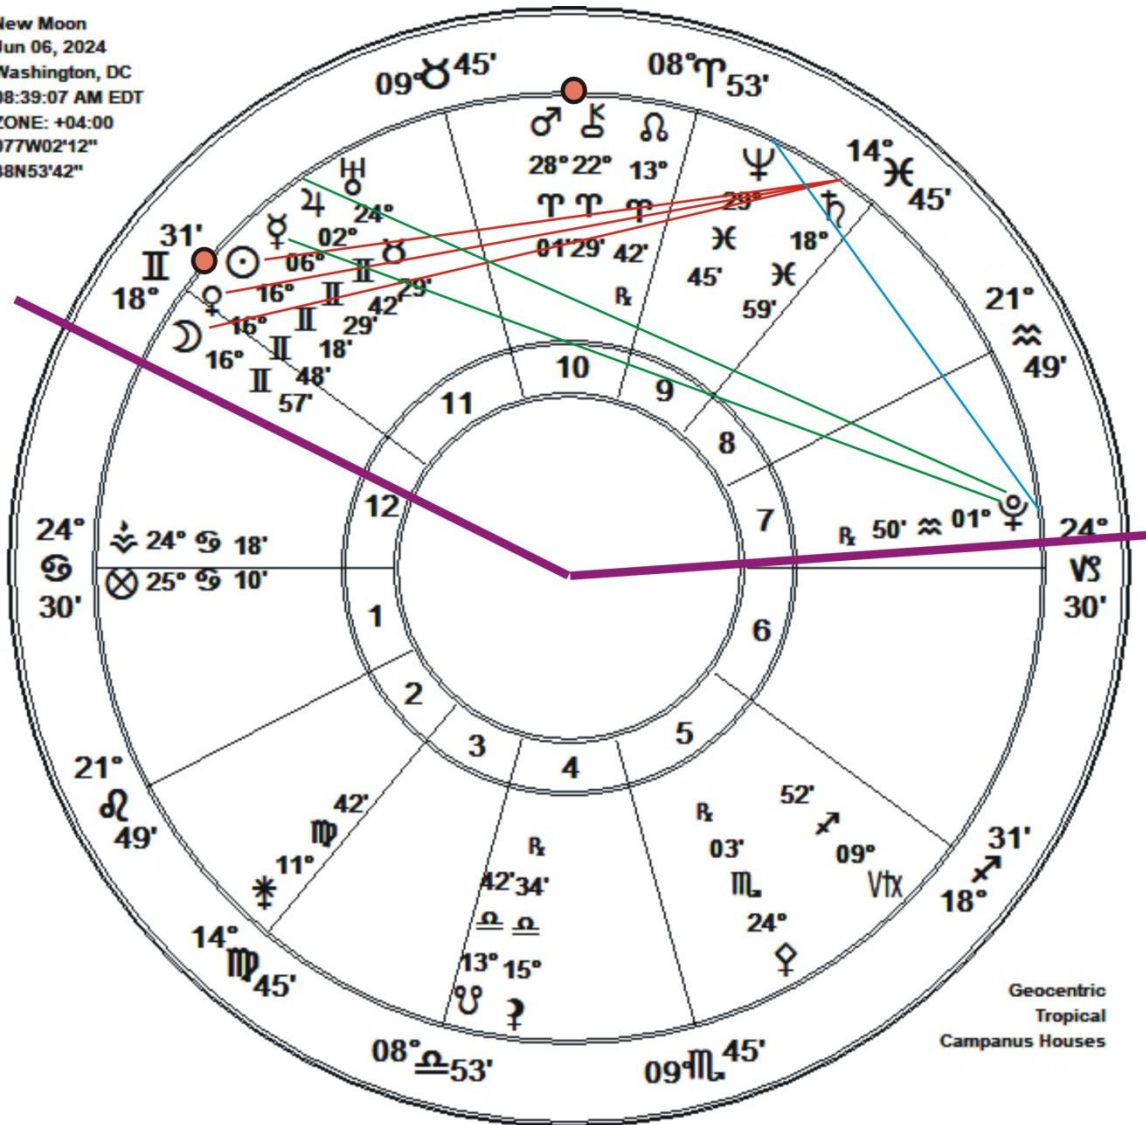

Saturn-Neptune
 0° Aries
 Feb 20, 2026

T Solar Eclipse
 19° Aries
 April 8, 2024

A Solar Eclipse
 10° Libra
 Oct 2, 2024

Pa Solar Eclipse
 29° Virgo
 Sept. 21, 2025

Geocentric
 Tropical
 Campanus Houses

**NEW MOON 16° GEMINI
JUNE 6, 2024**

New Moon
Jun 06, 2024
Washington, DC
08:39:07 AM EDT
ZONE: +04:00
077W02'12"
38N53'42"

Saturn on MC in Minnesota

- East edge Europe/Africa
- Mars-Chiron on IC in Indonesia
- Mars IC runs through Taiwan

NEW MOON 16° GEMINI - JUNE 6, 2024, ASTROCARTOGRAPHY