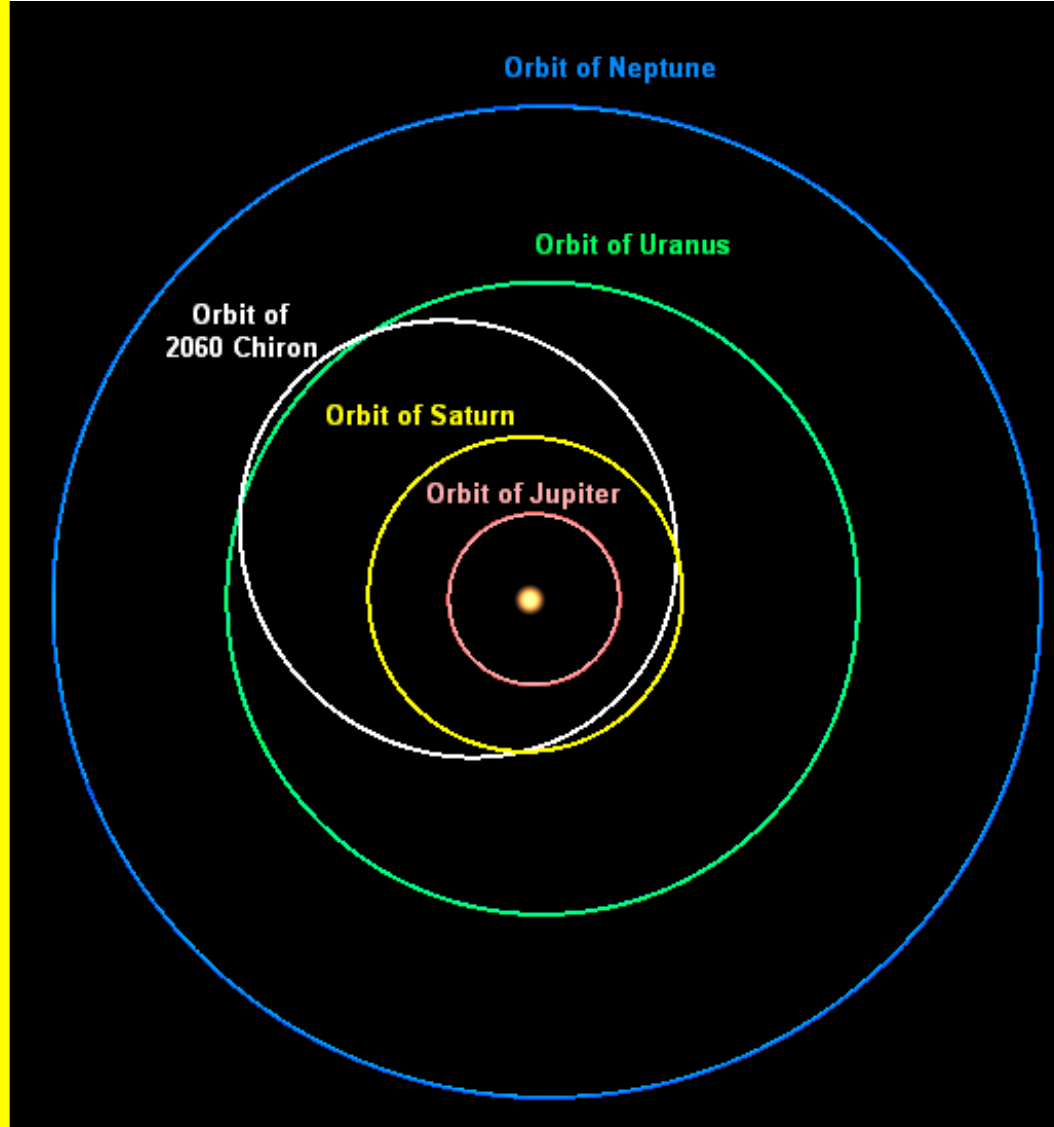

CHIRON IS THE KEY TO EARTH GRADUATION