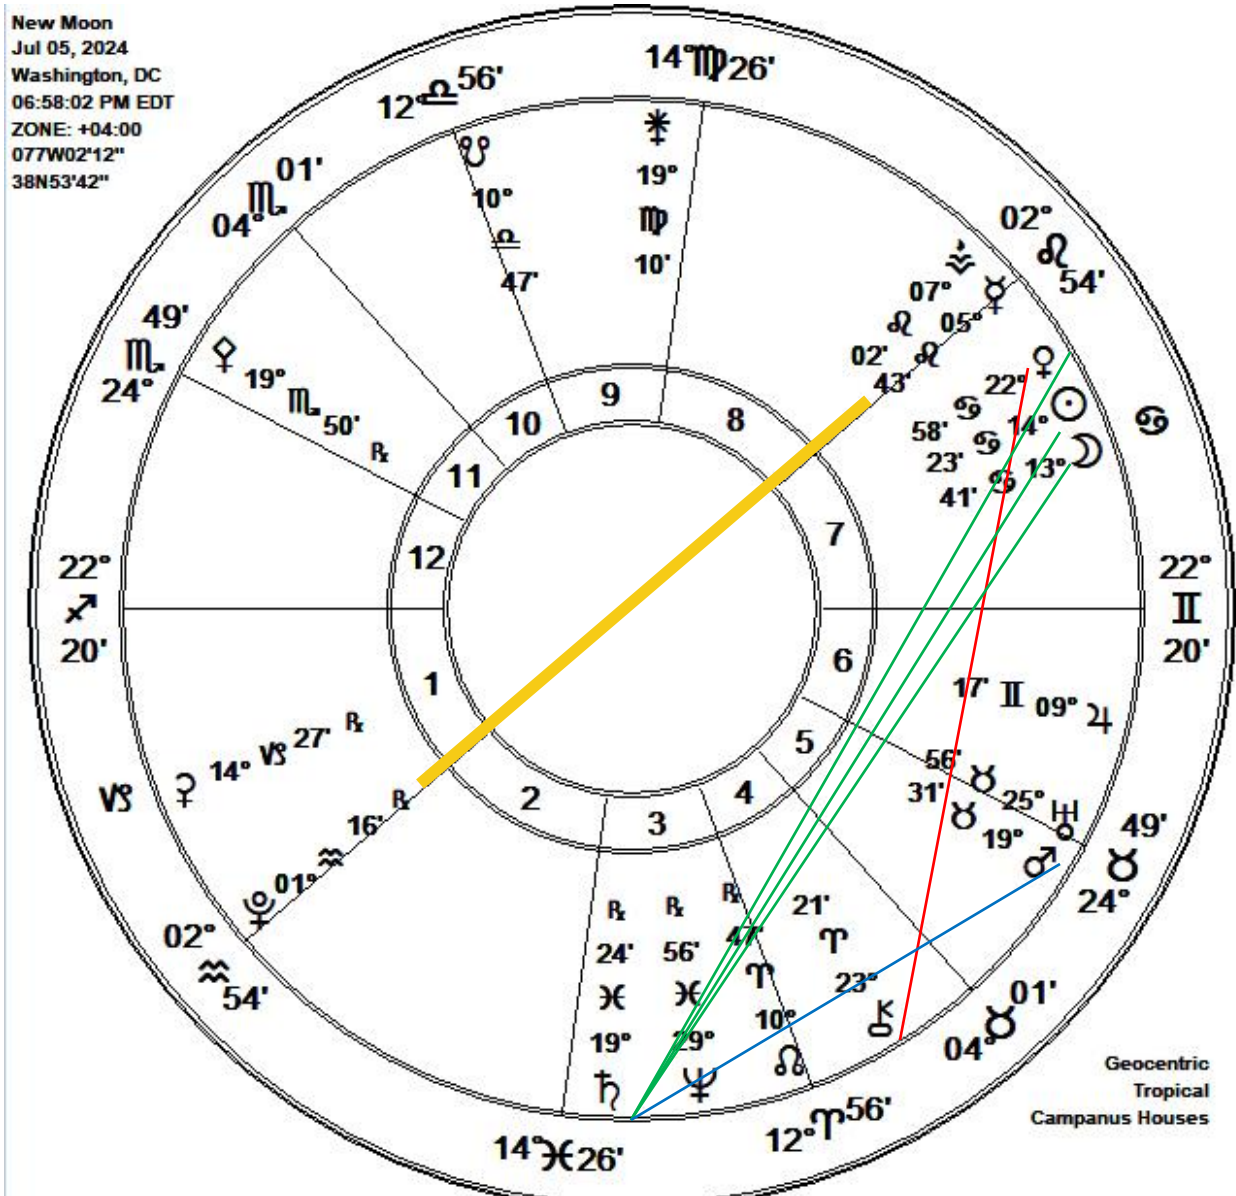

Total Solar Eclipse in Aries, 4-8-24

Shadow Path USA Post Eclipse Events for June 2024

Choose a data retrieval option and select a location on the map
 List of all stations in state, State map, or Nearest stations

NEW MOON OF CANCER, JULY 5, 2024

Square
Moon's
Nodes

PRESIDENT DONALD J. TRUMP ASSASSINATION ATTEMPT, JULY 2024

CENTER
 Donald Trump
 Jun 14, 1946
 Jamaica Hospital, NY
 10:54:00 AM EDT
 ZONE: +04:00
 073W49°02"
 40N42°03"