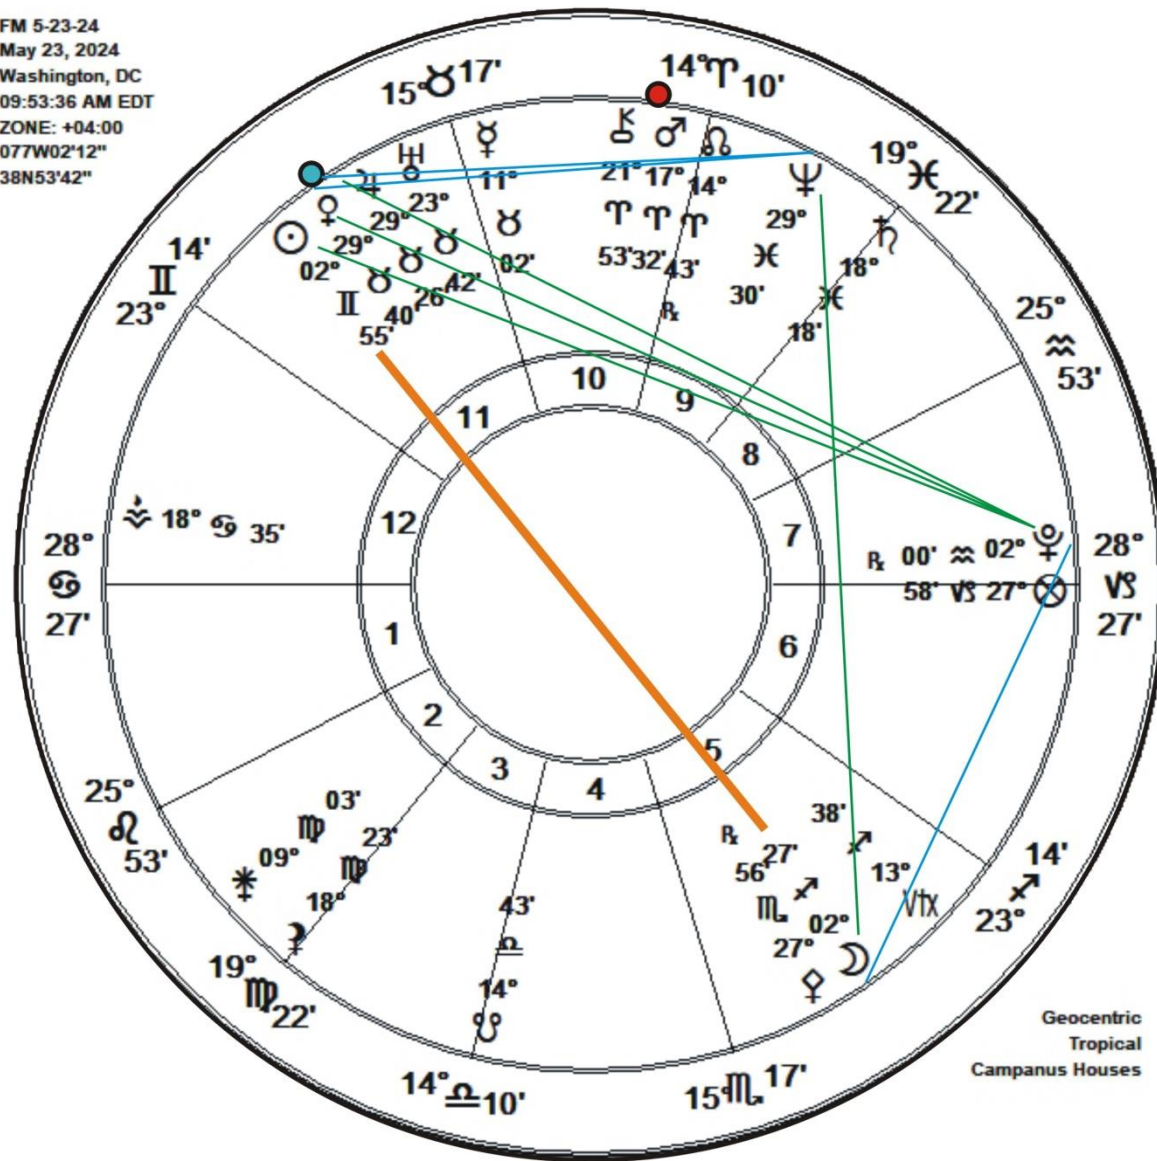

FULL MOON OF 3° Sagittarius May 23, 2024

FM 5-23-24
May 23, 2024
Washington, DC
09:53:36 AM EDT
ZONE: +04:00
077W02°12"
38N53°42"