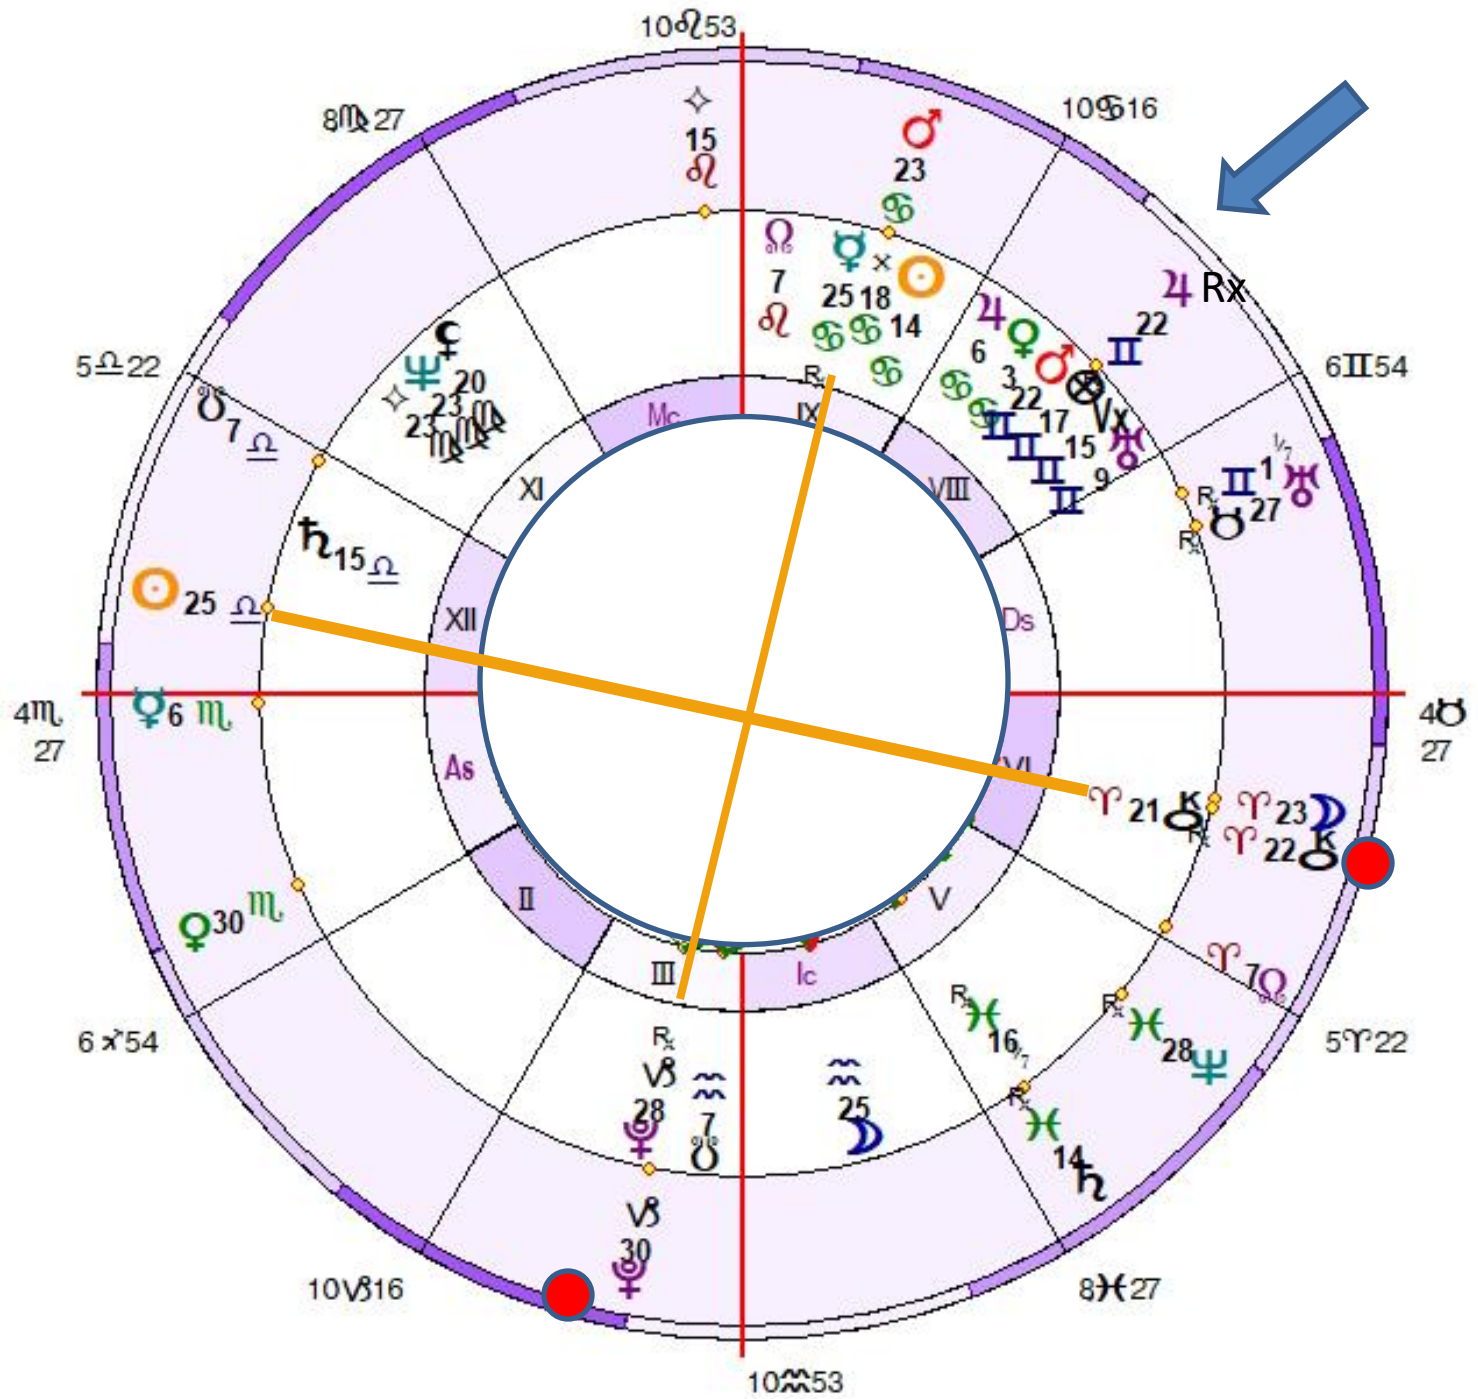

USA Chiron Return

- April 21, 2024
- Nov 7 Rx
- Feb 18, 2025

SUPER FULL MOON OF ARIES
OCTOBER 17, 2024

Is Extraordinarily Dynamic

Full Moon
Oct 17, 2024
Washington, DC
07:27:42 AM EDT
ZONE: +04:00
077W02'12"
38N53'42"

**ARIES
FULL
MOON**

**OCTOBER
17, 2024**

**TO
USA
CHART
(CENTER
RING)**

SUPER FULL MOON OF ARIES OCTOBER 17, 2024

GRAND CROSS AND YOD

Full Moon
Oct 17, 2024
Washington, DC
07:27:42 AM EDT
ZONE: +04:00
077W02'12"
38N53'42"