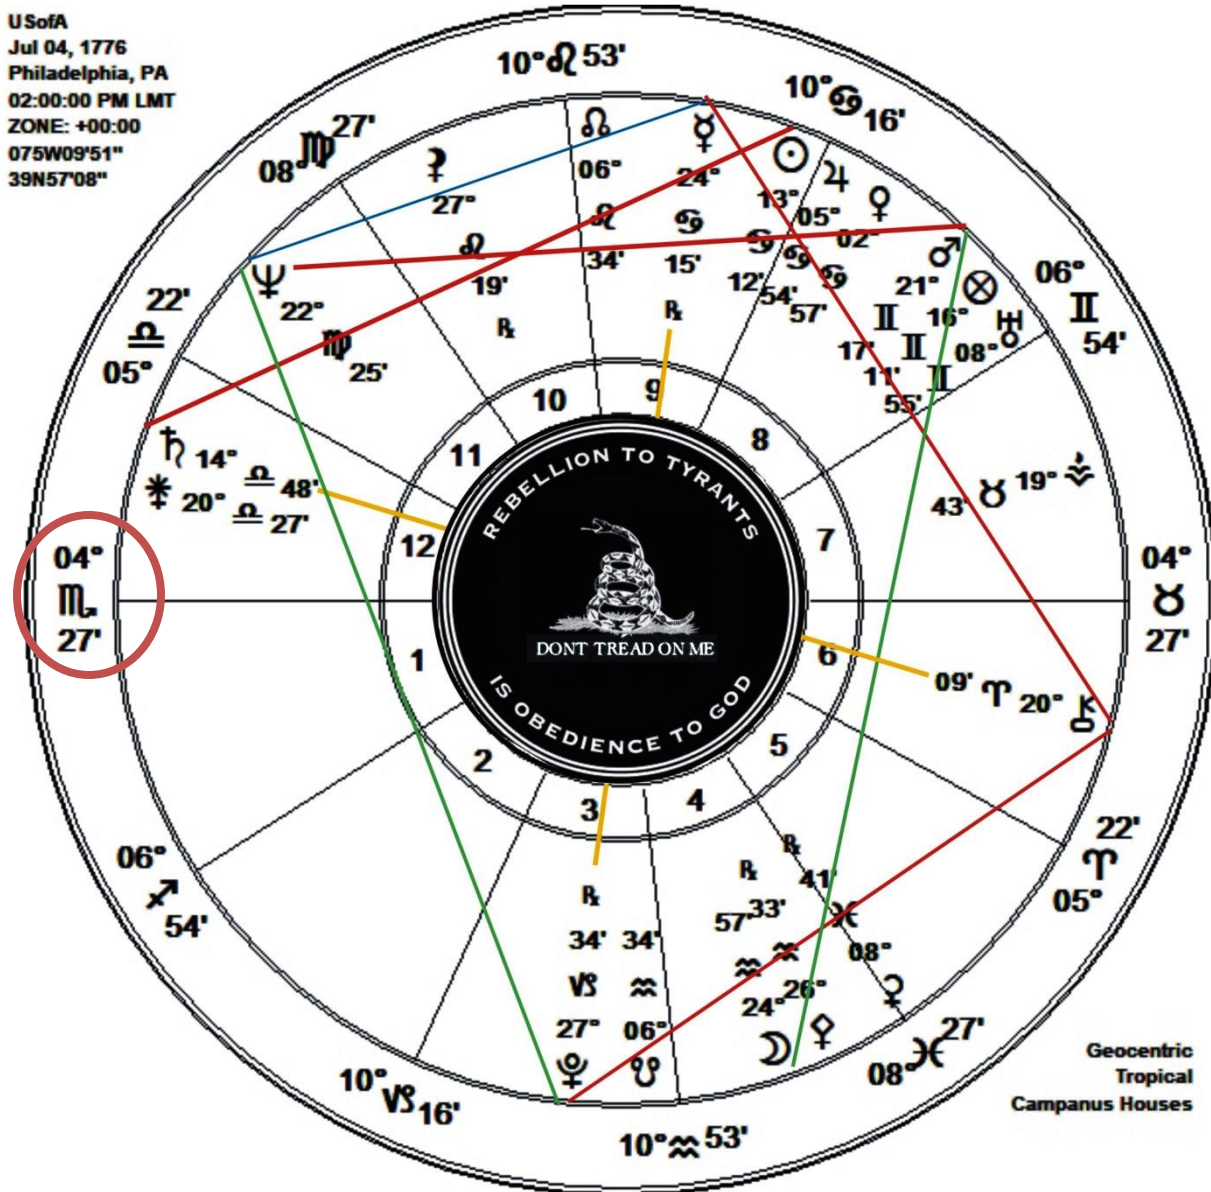

Astrology Chart of the UNITED STATES OF AMERICA

USofA
Jul 04, 1776
Philadelphia, PA
02:00:00 PM LMT
ZONE: +00:00
075W09°51"
39N57°08"

Geocentric
Tropical
Campanus Houses