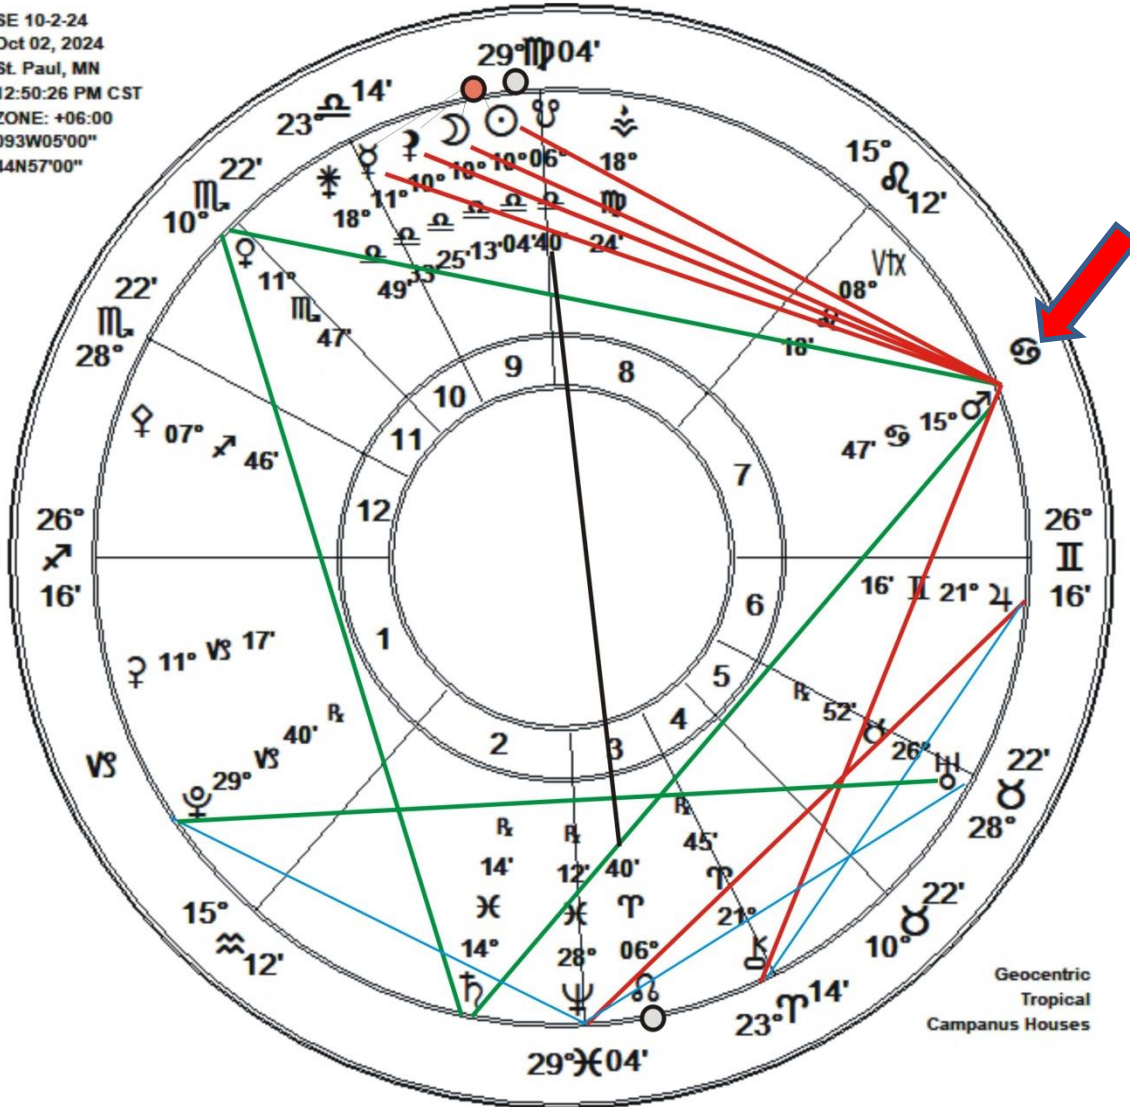

Mars square Nodes

ire

ANNULAR SOLAR ECLIPSE OCTOBER 2, 2024 10° LIBRA 04'

SE 10-2-24
Oct 02, 2024
St. Paul, MN
12:50:26 PM CST
ZONE: +06:00
093W05'00"
44N57'00"

Geocentric
Tropical
Campanus Houses

ANNULAR SOLAR ECLIPSE OCTOBER 2, 2024 -- 10° LIBRA 04' USA Astrocartography