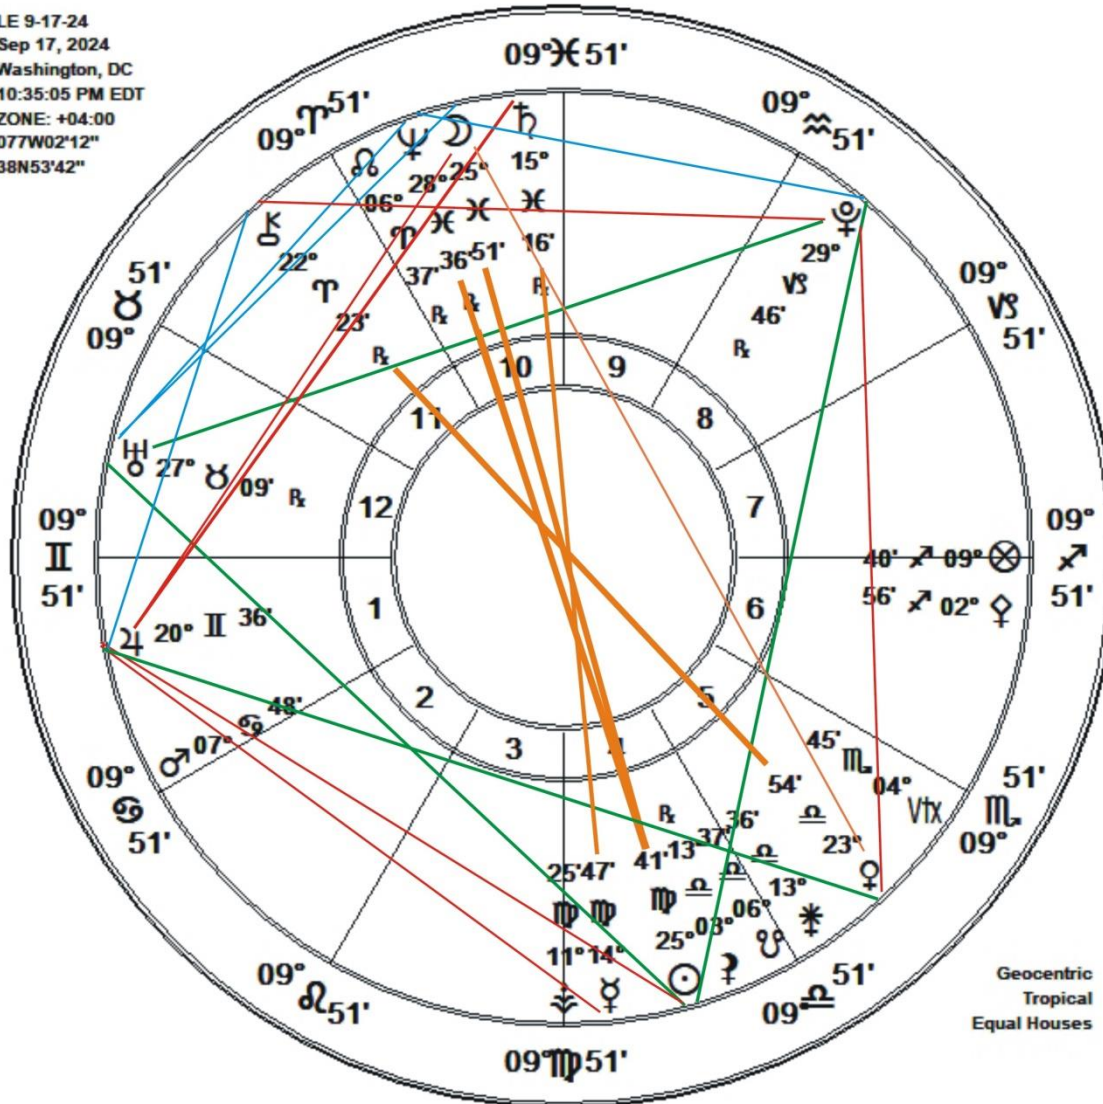

PARTIAL LUNAR ECLIPSE (SUPER MOON)
SEPTEMBER 17, 2024
25° PISCES 41'

LE 9-17-24
Sep 17, 2024
Washington, DC
10:35:05 PM EDT
ZONE: +04:00
077W02'12"
38N53'42"

Mars square Nodes