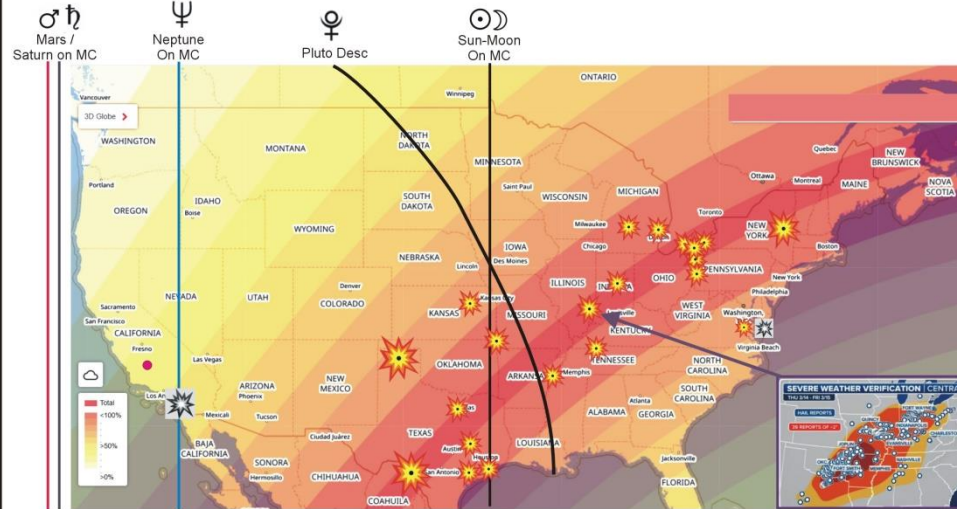

Aries/Libra Polarity - Fires, Explosions, Large Accidents, Weather and Extra-Normal Seismic and Problematic Events

- Buffalo, NY - Epic Snow, 36.6" Snow; 81" in Hamburg, Nov. 17-20, 2022
- Buffalo, NY - "Blizzard of the Century" 51.9" Snow in Buffalo Dec. 23, 2022
- East Palestine, OH - Toxic Train Wreck Contamination, Feb. 3, 2023
- Bedford, OH - Metals Factory Explosion, Feb. 20, 2023
- Richmond, VA - Recycling Plant Fire - Apr. 11, 2023
- Dense, toxic smoke from Canadian Fires - Jun. 7, 2023
- Brunot Island Duquesne Light Reactor Catastrophic Failure - Jul. 24, 2023
- Tornadoes/Storms hit Tennessee 12-9-23
- Port of Victoria - 300 Barrels of Crude Oil, Diesel and Hydrogen Sulfide Spilled 1-3-24
- Novelty, OH - Truck carrying 5,000 gallons of Class 9 Hazardous Material from East Palestine crashed spilling 200 gallons of diesel fuel and taking down 'multiple power lines' 1-3-24
- Fort Worth, TX - Hotel Building Explosion 1-8-24
- Feather Crest Farms Fire - Bryan, TX 1-29-24
- Eagle Pass/Shelby Park, TX -- Illegal Immigrants Entrance Area Standoff by State of Texas backed by 25 states (Large map marker)
- Texas Panhandle Fires: 1,000,000+ acres burned, end-February 2024 (Large map marker)
- Clinton Township, MI - Explosions and fire from butane, nitrous oxide, lighter fluid, and vape pens 1-4-24
- Epic Hail in Waubensee, Fort Riley, Junction City, Kansas. 3-13-24
- Sewage Crisis at Tijuana River and Pacific Ocean, CA
- Pfizer spills 1,000+ gallons of methylene chloride into Kalamazoo River 3-12-24
- Storms, tornadoes w/one E3, multi-states 3-14-24
- Hail storm in Damon, Texas, destroys thousands of acres of solar panels. 3-24-24
- Francis Scott Key Bridge collapses via ship collision 3-26-24
- Seven children injured in shooting in Indianapolis, 3-30-24.
- Earthquake 4.8 in New Jersey, New York, Pennsylvania, 4-5-24
- Marianna, AR curfew due to gun violence April 4-7, 2024
- Massive train derailment in Wyandotte, OK 4-14-24