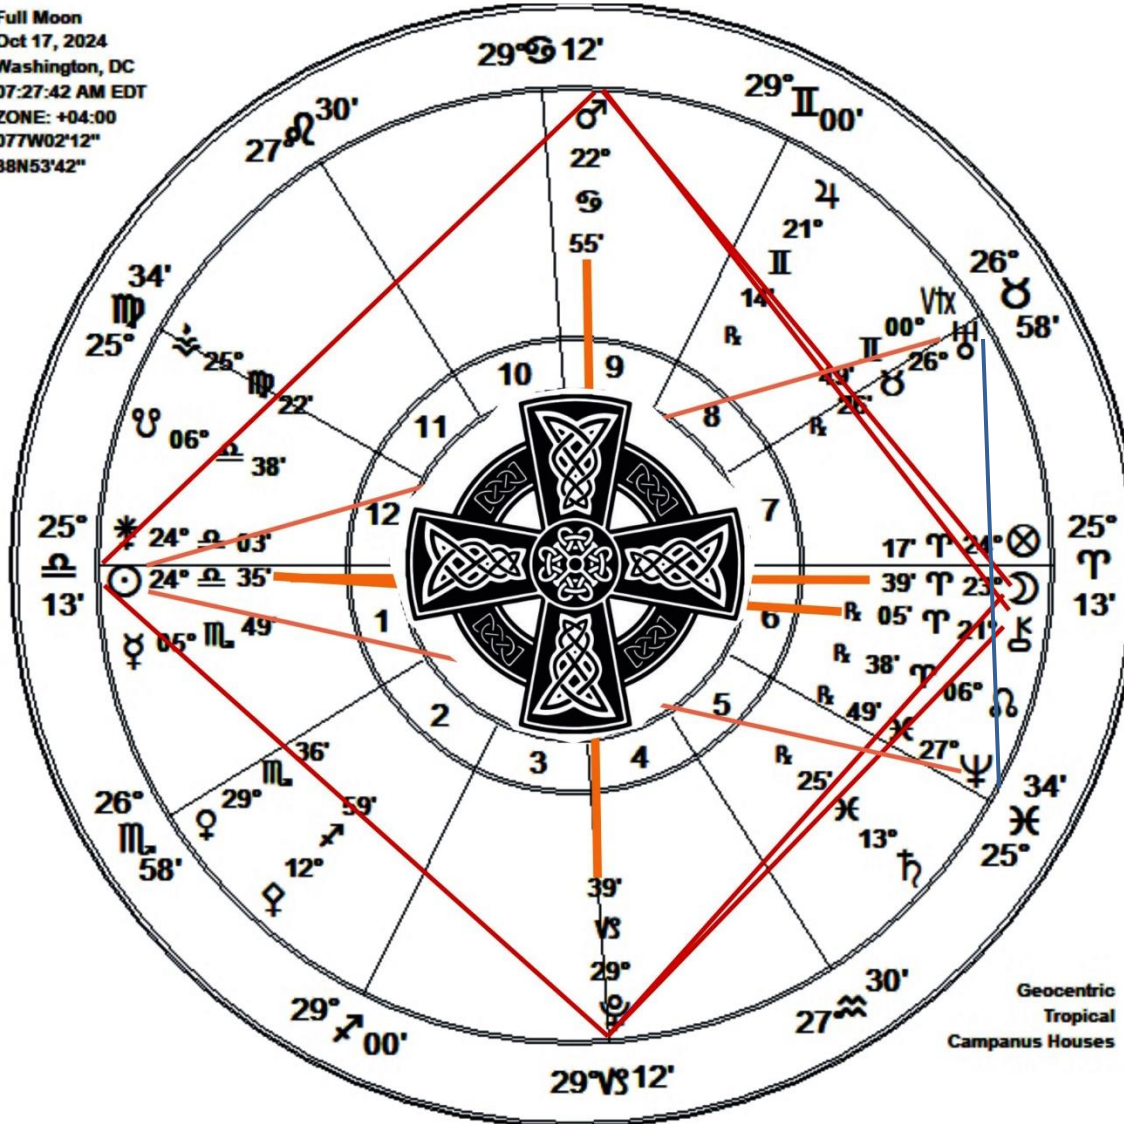

USA Chiron Return

- April 21, 2024
- Nov 7 Rx
- Feb 18, 2025

SUPER FULL MOON OF ARIES
OCTOBER 17, 2024

Is Extraordinarily Dynamic

Full Moon
Oct 17, 2024
Washington, DC
07:27:42 AM EDT
ZONE: +04:00
077W02'12"
38N53'42"

**ARIES
FULL
MOON**

**OCTOBER
17, 2024**

**TO
USA
CHART
(CENTER
RING)**

SUPER FULL MOON OF ARIES OCTOBER 17, 2024

GRAND CROSS AND YOD

Full Moon
Oct 17, 2024
Washington, DC
07:27:42 AM EDT
ZONE: +04:00
077W02'12"
38N53'42"