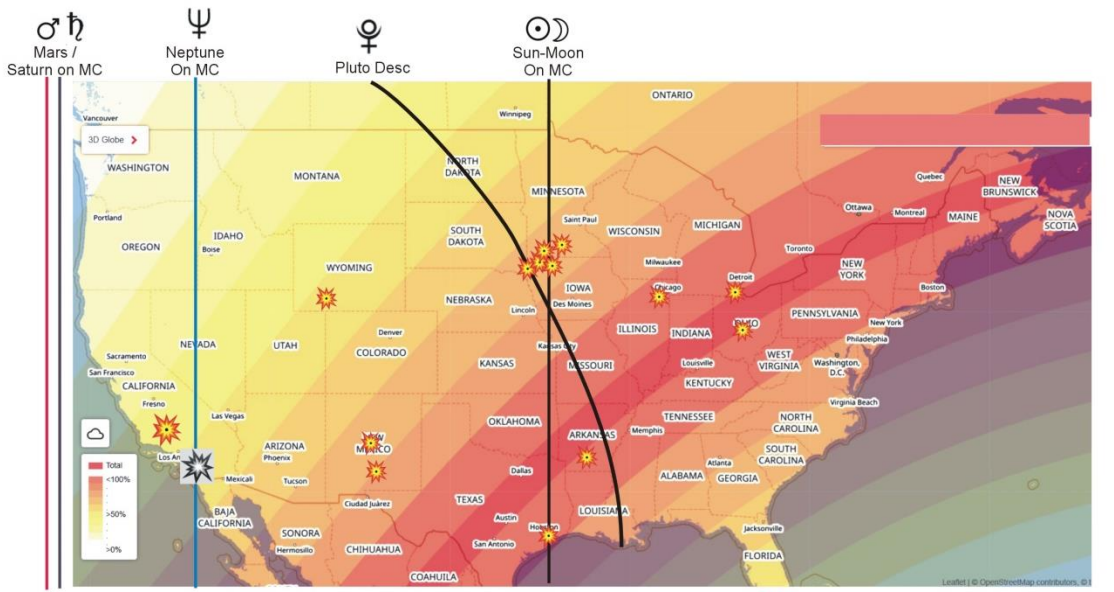

Choose a data retrieval option and select a location on the map
☐ List of all stations in state, ☒ State map, or ☐ Nearest stations

Explanation - Percentile classes	
	95-98
	>= 99
	River above flood stage
☒	Streamgage with flood stage
☐	Streamgage without flood stage