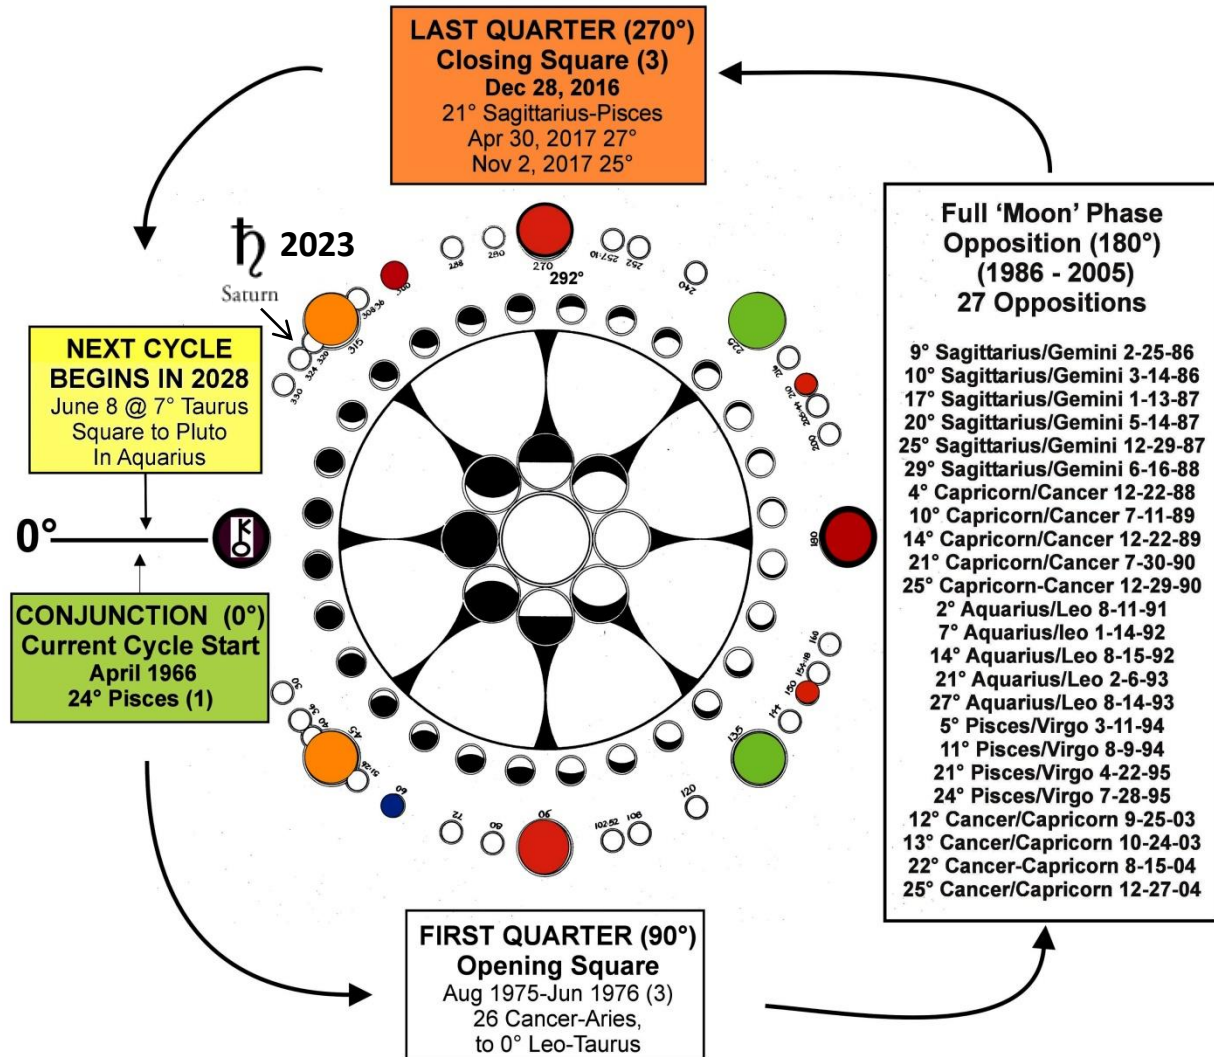

64 to 165 years

Current Saturn-Chiron Cycle 1966 thru 2028

The cyclic, synodic relationship between Saturn and Chiron shows the stark reality of humanity's perpetual WAR AGAINST NATURE. An indicator of the health, balance, respect, unity and integrity of our relationship with the Earth, flora and fauna; ecology, sustainable use of resources; natural medicines; and integration of deep soul senses and instincts, for healthy, happy, balanced living in the natural Paradise of Earth we have been given to inhabit.

Rare conjunction

1672

1820

1966