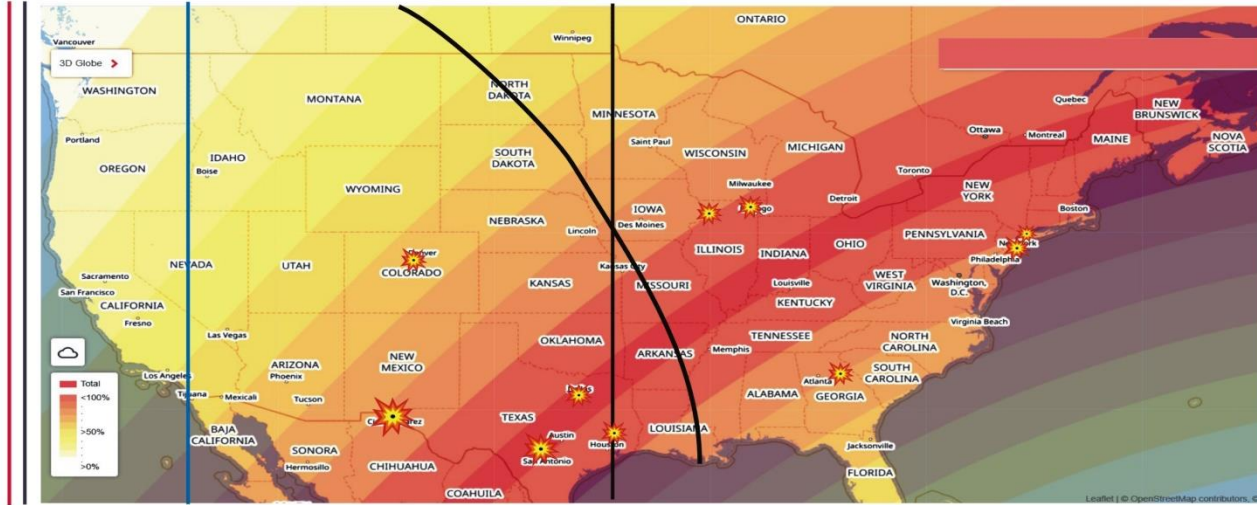

TOTAL SOLAR ECLIPSE - APRIL 8, 2024, SHADOW PATH USA

TREN DE AGUA (TDA) GANG ORGANIZATIONS, MEMBERS, AND INCIDENTS 2023-2024

♂ ♃
Mars /
Saturn on MC

♆
Neptune
On MC

♇
Pluto Desc

☉ ☾
Sun-Moon
On MC

"Tren de Aragua is a transnational criminal organization from the bottom to the top,' Colorado's former ICE director John Fabbriatore told DailyMail.com.

'These guys right here [in the US] - they're sending money back to leaders in Venezuela. They're set up shop like a corporation - it is the like the mafia. What it took MS-13 to do in like a ten-year period, Tren de Aragua has been able to do in less than a year,' he added.

Headquarters in Juarez, on USA border with El Paso