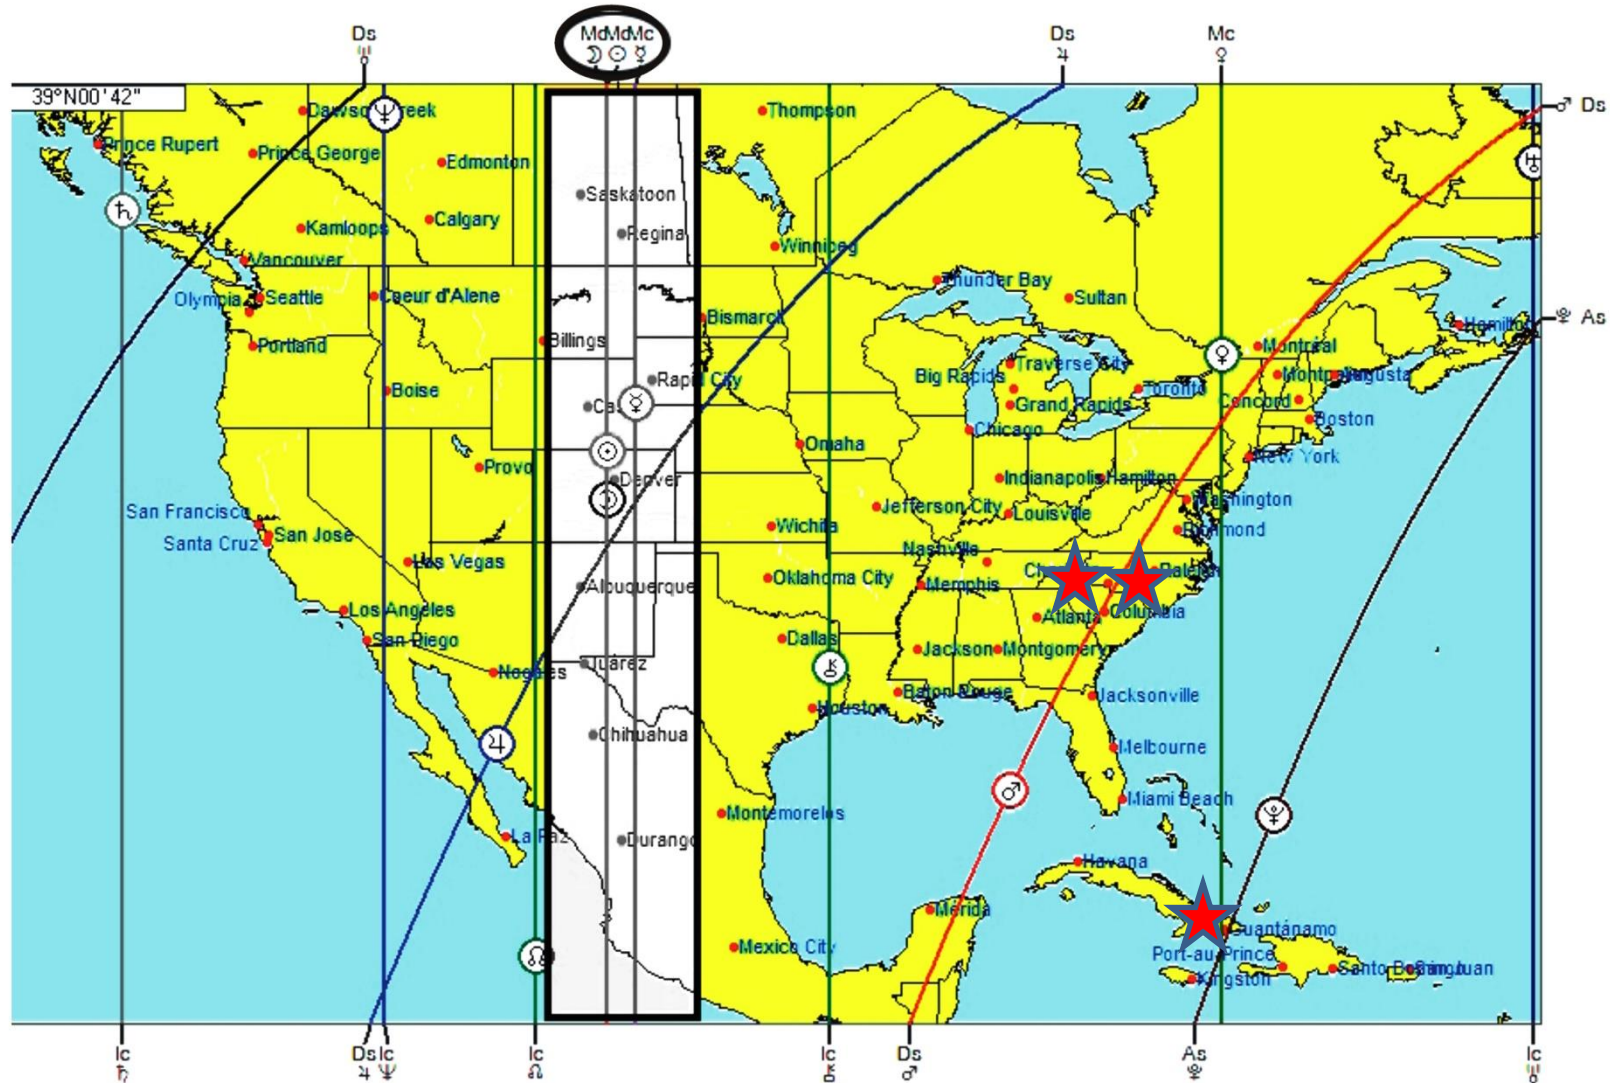

ANNULAR SOLAR ECLIPSE OCTOBER 2, 2024 -- 10° LIBRA 04' USA Astrocartography

Epic Rain
in North
Carolina,
up to 18
inches of
rain in 12
hours.

Hurricane
Helene
hits
North
Carolina.

Cuba –
Water
infra-
structure
failing.