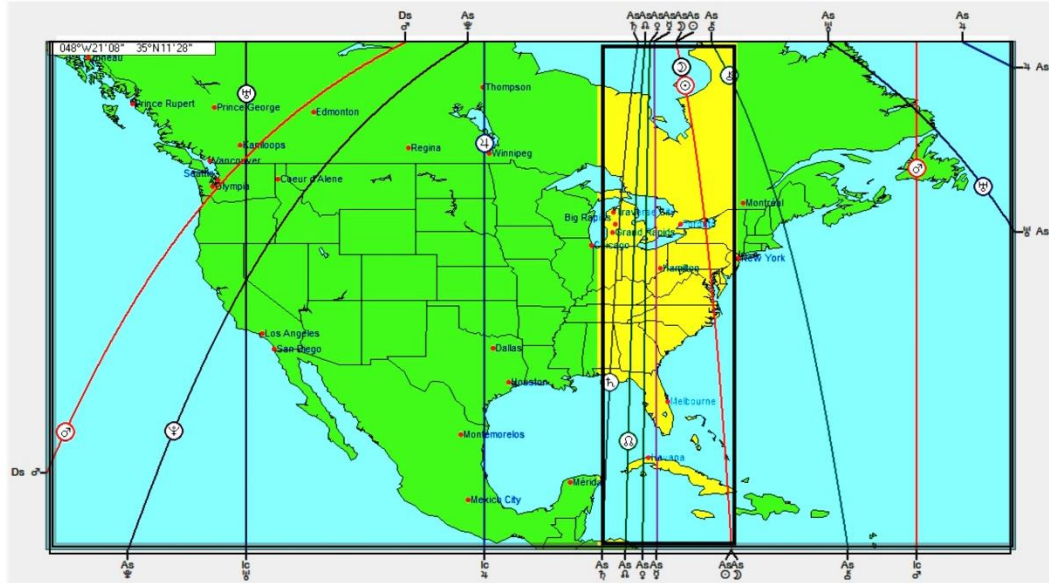

**PARTIAL SOLAR ECLIPSE
MARCH 29, 2025, 9° ARIES 00'**
USA Astrocartography and Shadow Path