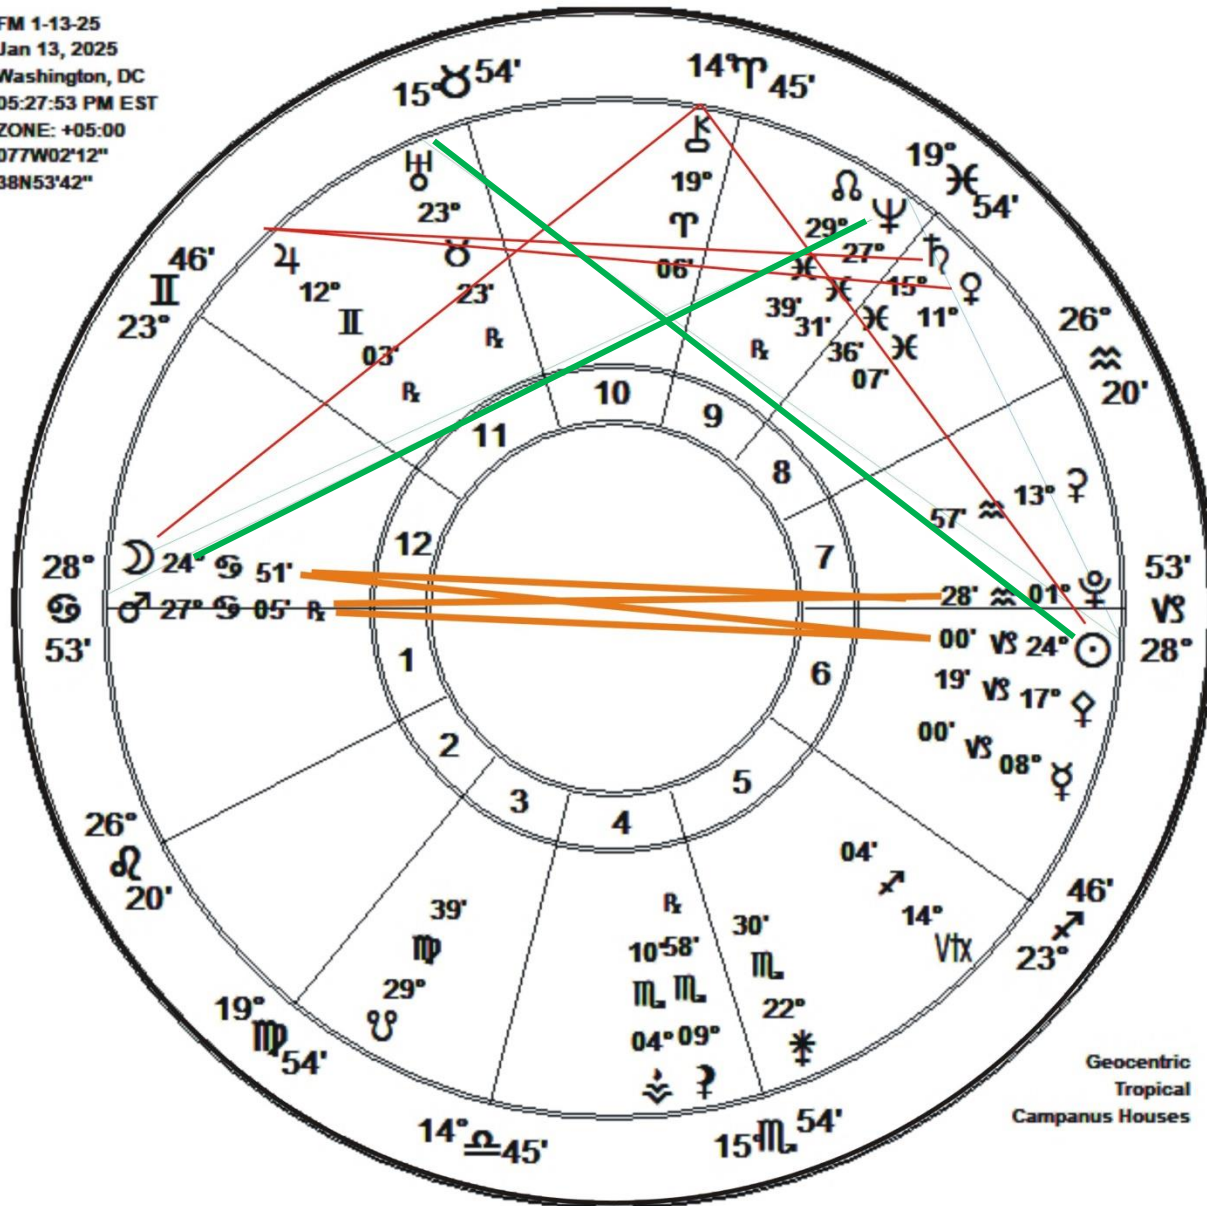

FULL MOON AT 24° CANCER JANUARY 13, 2025

FM 1-13-25
Jan 13, 2025
Washington, DC
05:27:53 PM EST
ZONE: +05:00
077W02'12"
38N53'42"

Geocentric
Tropical
Campanus Houses