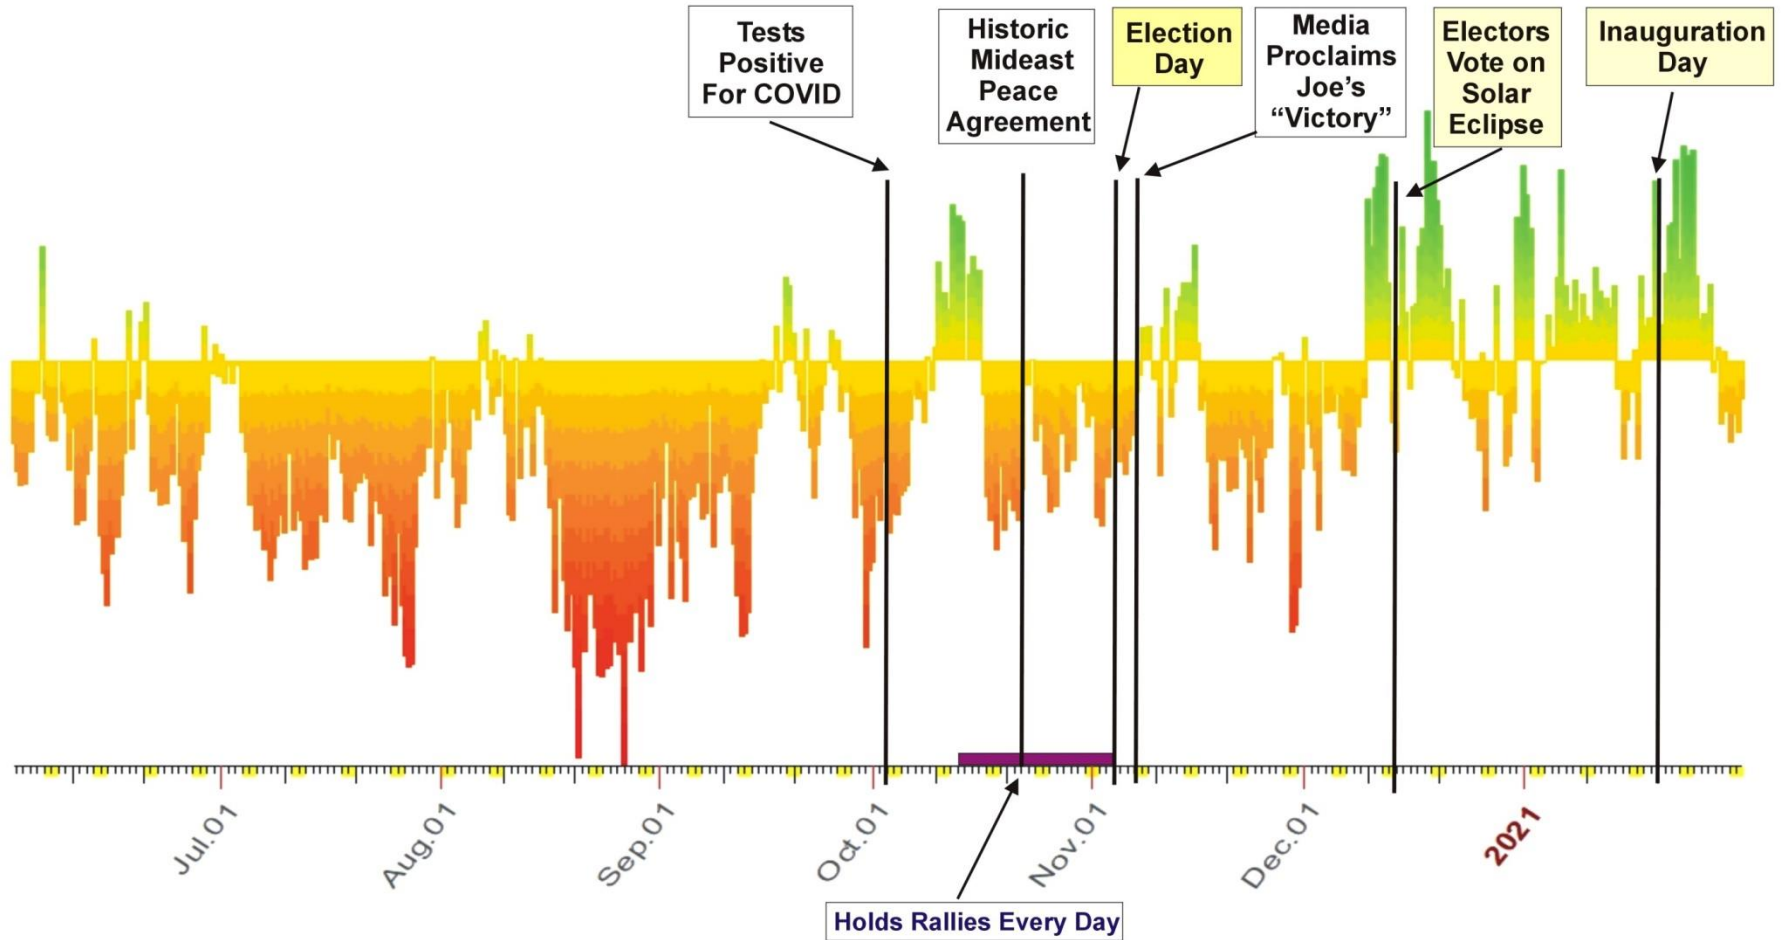

# Blackbox Graph for June 2020 thru January 2021 -- President Trump

This Blackbox Graph uses a natal horoscope as the basis, working with six bell curve formats to calculate results based on 760 astrological factors.