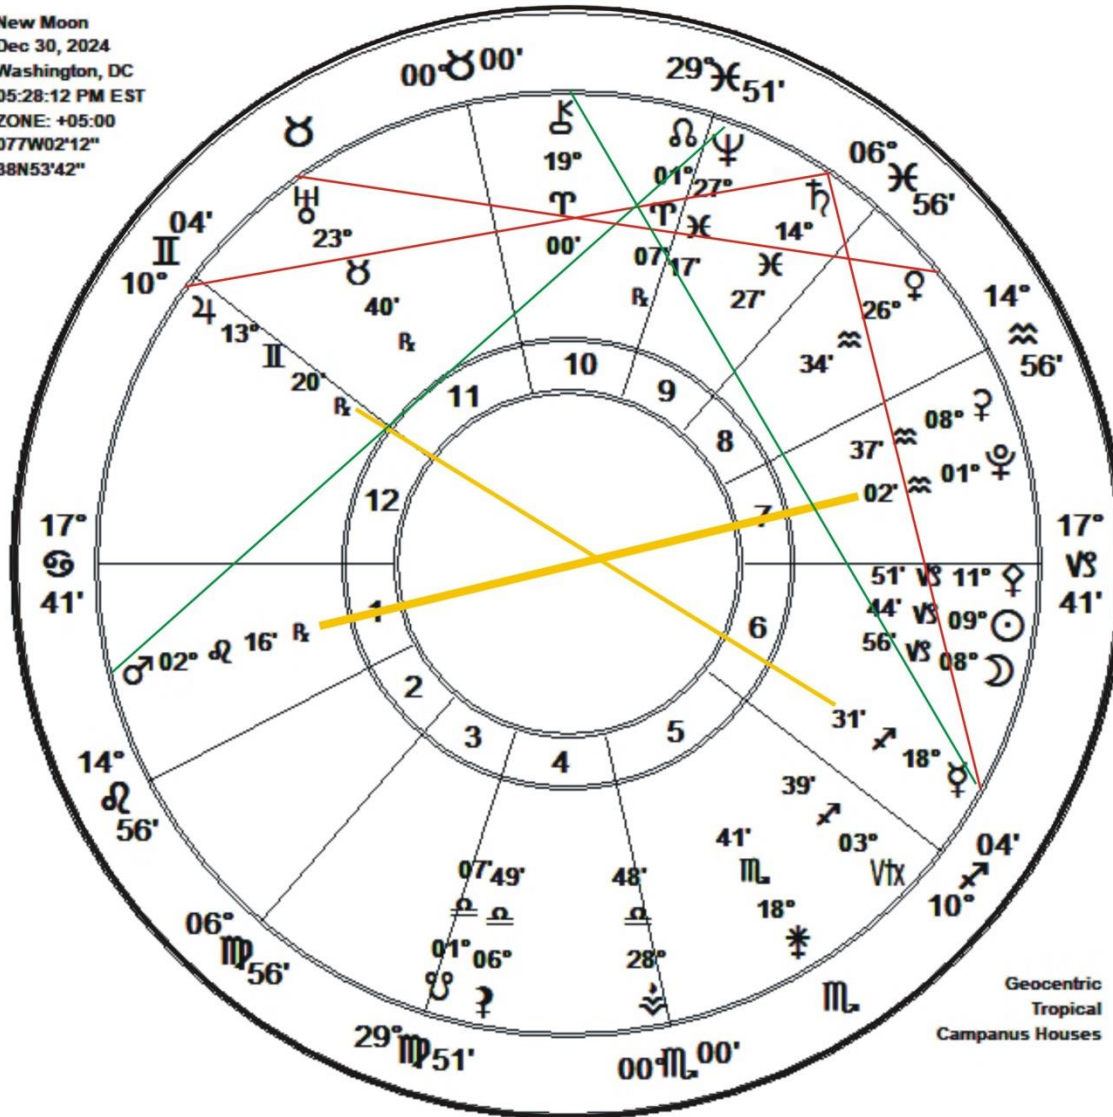

**DECEMBER 6,  
2024**

**Mars SRx**

# FULL MOON OF 24° GEMINI DECEMBER 15, 2024

FM 12-15-24  
 Dec 15, 2024  
 Washington, DC  
 04:02:22 AM EST  
 ZONE: +05:00  
 077W02'12"  
 38N53'42"

Geocentric  
 Tropical  
 Campanus Houses

Pluto sextile North Node  
 Mars / Mercury trine N

# NEW MOON OF 10° CAPRICORN DECEMBER 30, 2024

New Moon  
Dec 30, 2024  
Washington, DC  
05:28:12 PM EST  
ZONE: +05:00  
077W02'12"  
38N53'42"

Pluto sextile North Node  
Mars trine N Node