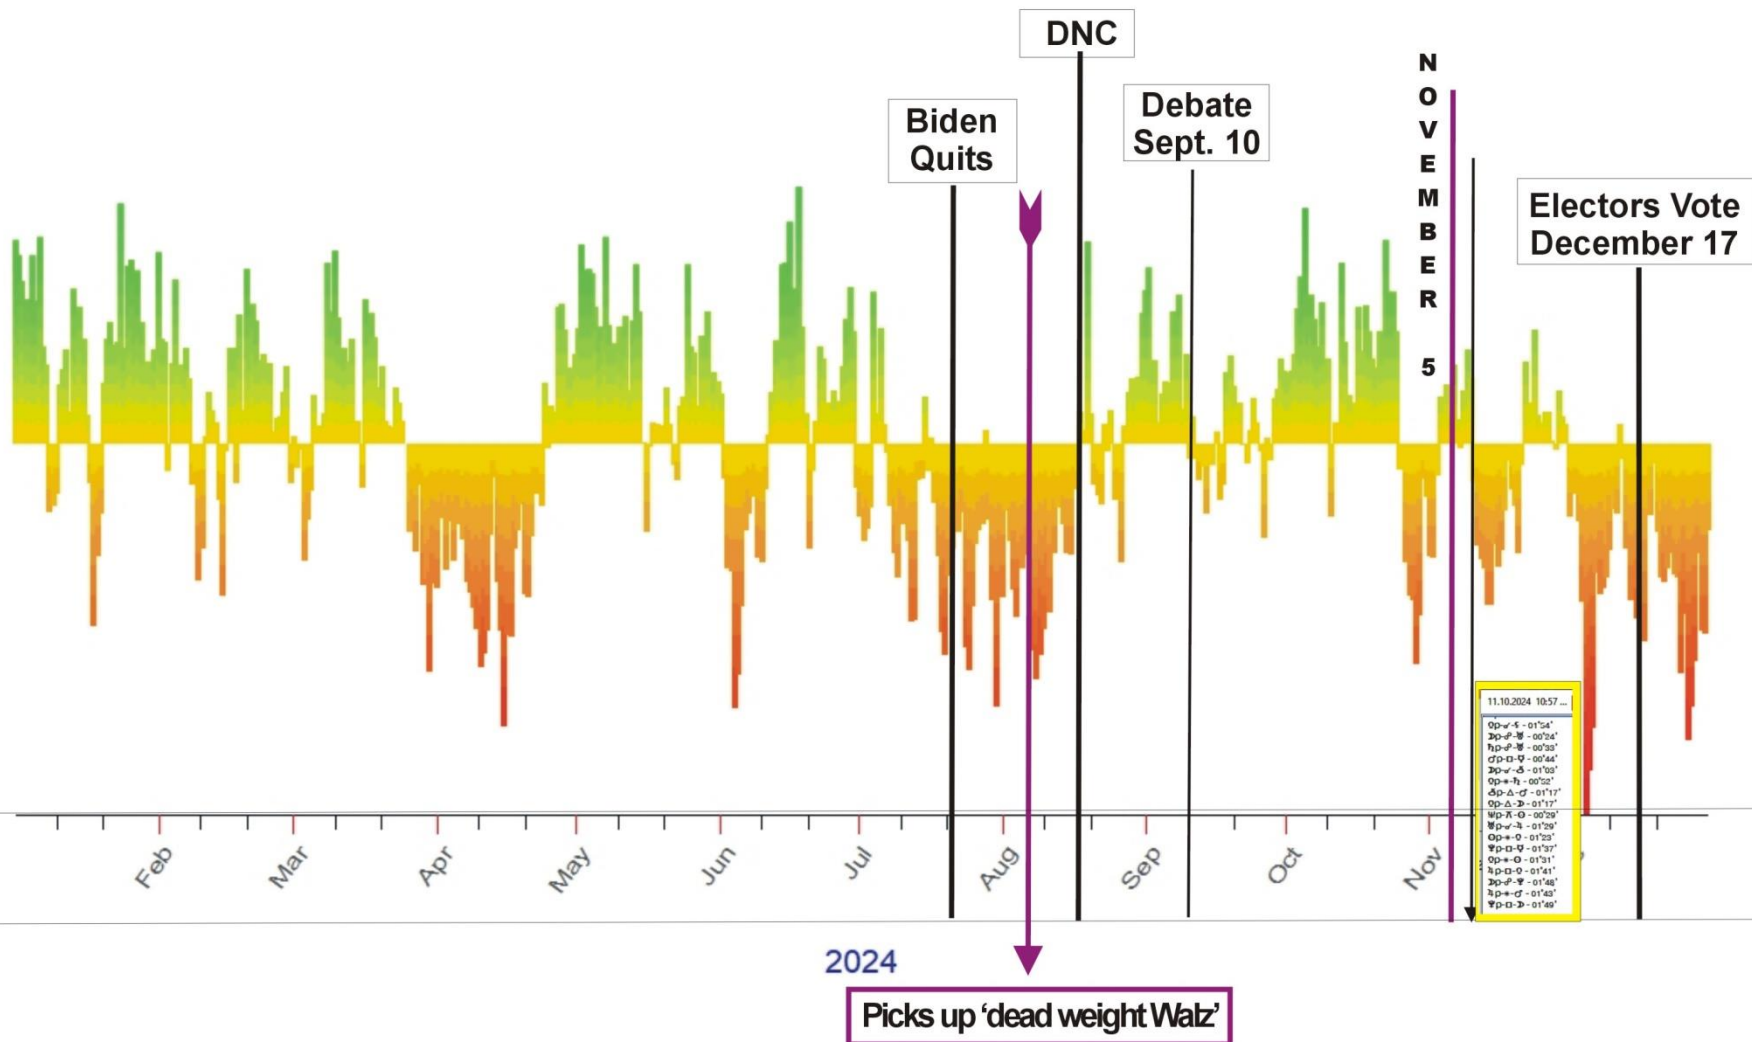

# PRESIDENT DONALD J. TRUMP ASTROLOGICAL BLACKBOX GRAPHS, 2020 THRU 2024

2020

2021

2022

2023

2024

2025

January 20

# Astrological Blackbox Graph for 2024 -- Kamala Harris

This Blackbox Graph uses a natal horoscope as the basis, working with six bell curve formats to calculate results based on 760 astrological factors.