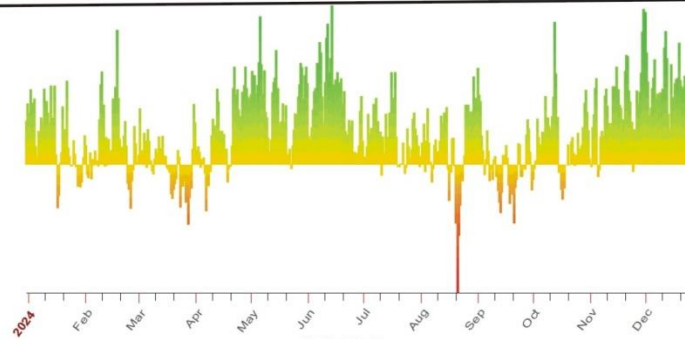

# PRESIDENT DONALD J. TRUMP ASTROLOGICAL BLACKBOX GRAPHS, 2020 THRU 2024

2020

2021

2022

2023

2024

2025

January 20

# Astrological Blackbox Graph for 2024 -- Kamala Harris

This Blackbox Graph uses a natal horoscope as the basis, working with six bell curve formats to calculate results based on 760 astrological factors.