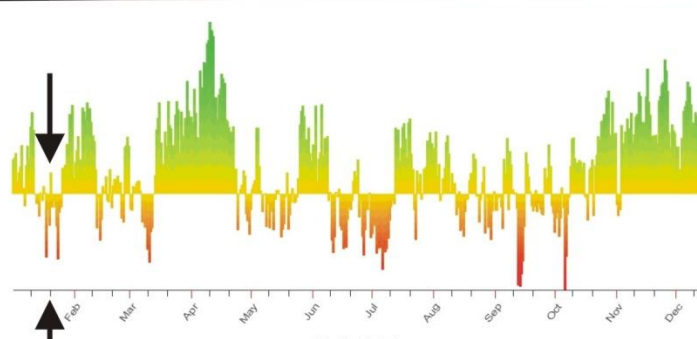

# PRESIDENT DONALD J. TRUMP ASTROLOGICAL BLACKBOX GRAPHS, 2020 THRU 2024

2020

2021

2022

2023

2024

2025

January 20

# Astrological Blackbox Graph for 2024 -- Kamala Harris

This Blackbox Graph uses a natal horoscope as the basis, working with six bell curve formats to calculate results based on 760 astrological factors.