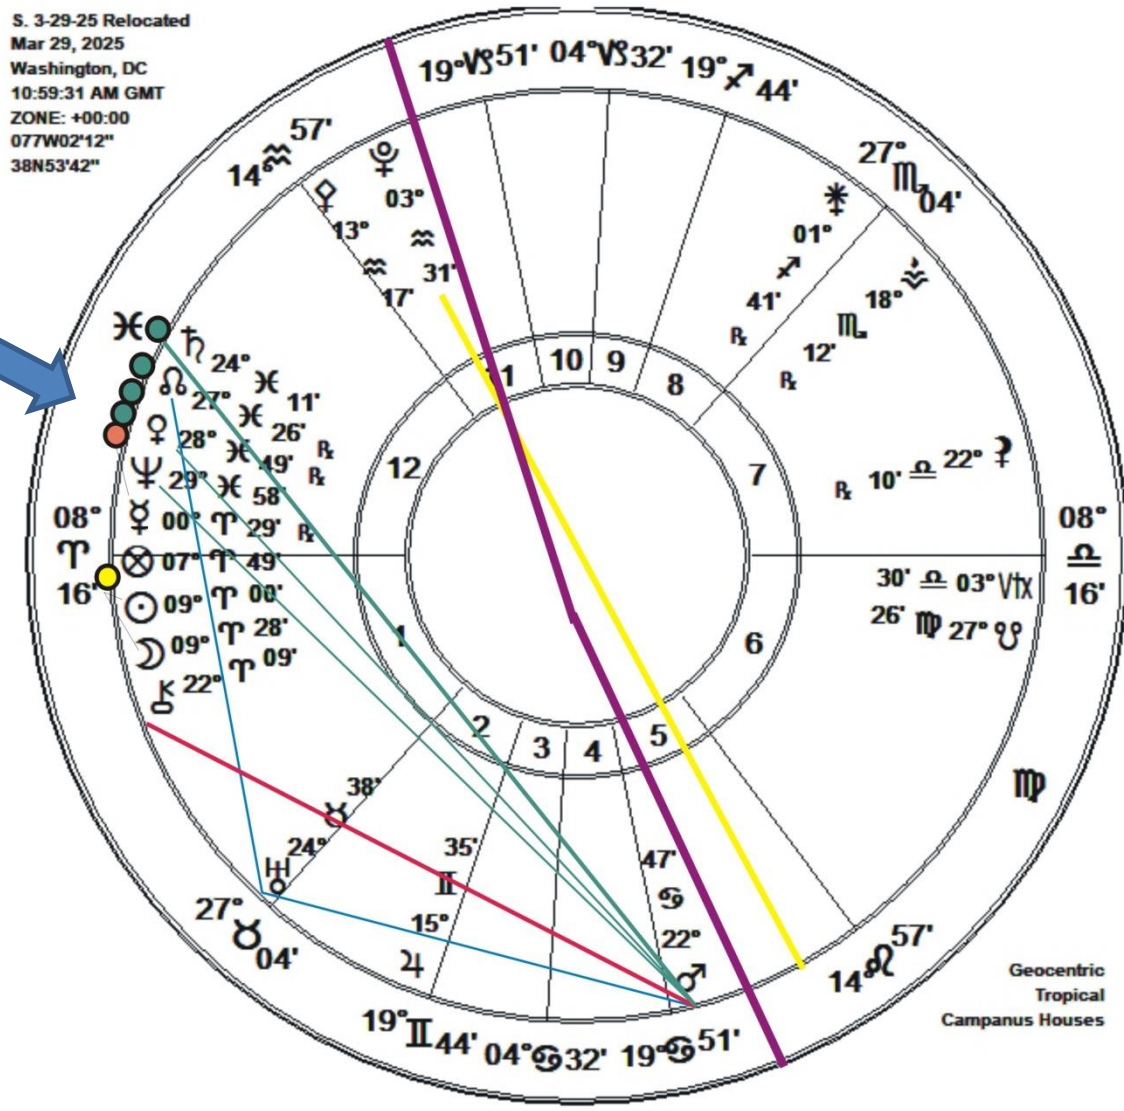

PARTIAL SOLAR ECLIPSE MARCH 29, 2025 9° ARIES 00'

S. 3-29-25 Relocated
Mar 29, 2025
Washington, DC
10:59:31 AM GMT
ZONE: +00:00
077W02'12"
38N53'42"