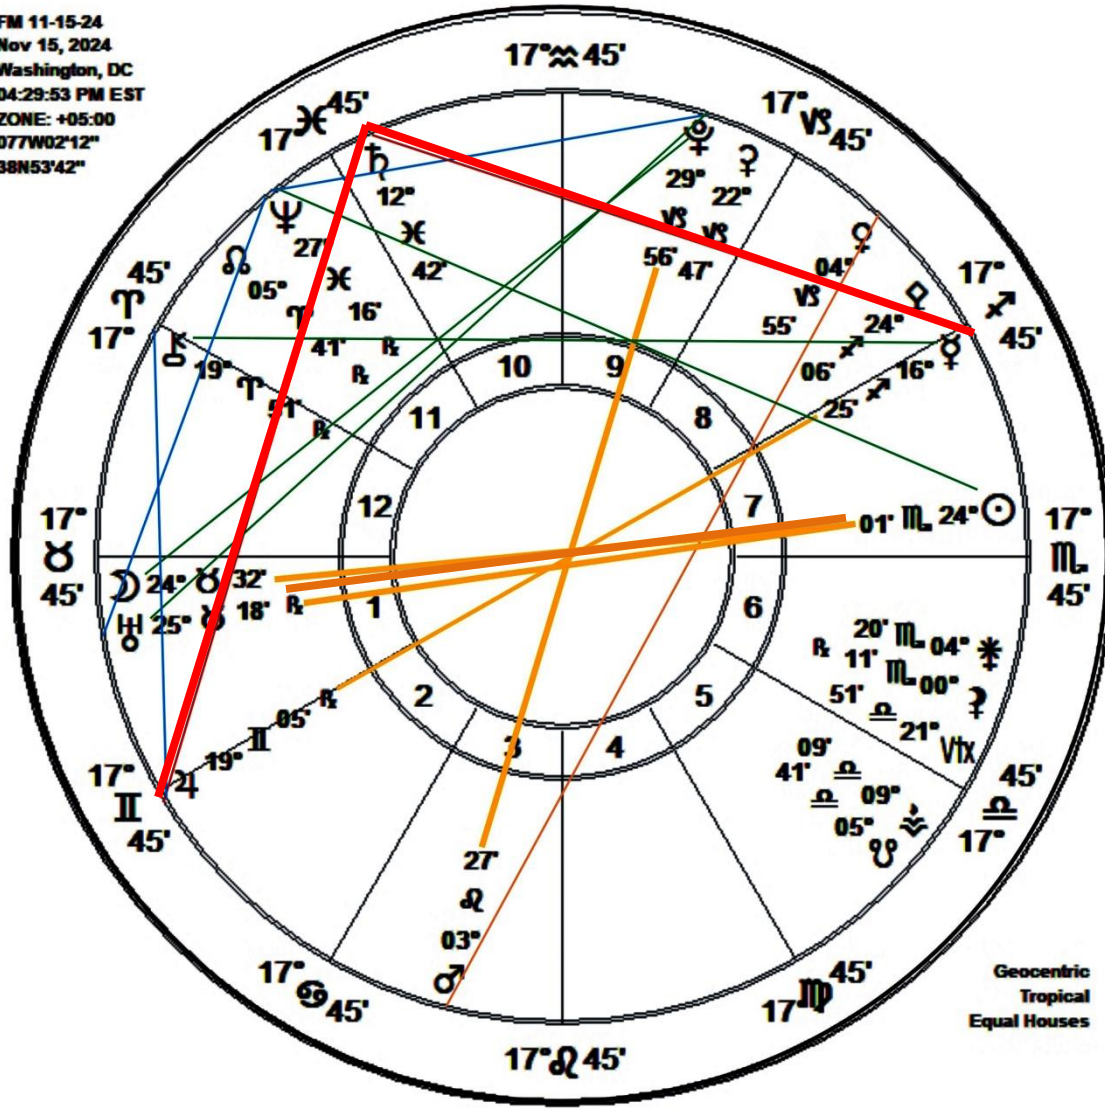

FULL MOON OF 24° TAURUS NOVEMBER 15, 2024

FM 11-15-24
Nov 15, 2024
Washington, DC
04:29:53 PM EST
ZONE: +05:00
077W02'12"
38N53'42"

Geocentric
Tropical
Equal Houses

Venus square Nodes
Mars trine/sextile Nodes