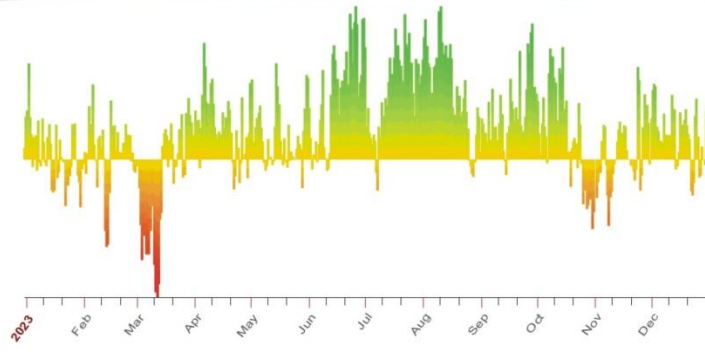

# PRESIDENT DONALD J. TRUMP ASTROLOGICAL BLACKBOX GRAPHS, 2020 THRU 2024

2020

2021

2022

2023

2024

2025

January 20

# Astrological Blackbox Graph for 2024 -- Kamala Harris

This Blackbox Graph uses a natal horoscope as the basis, working with six bell curve formats to calculate results based on 760 astrological factors.