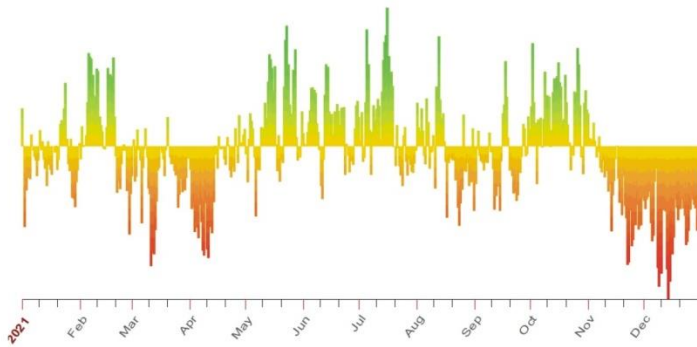

PRESIDENT DONALD J. TRUMP ASTROLOGICAL BLACKBOX GRAPHS, 2020 THRU 2024

2020

2021

2022

2023

2024

2025

January 20