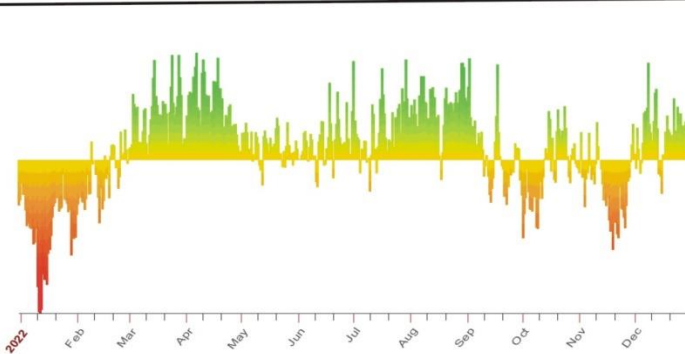

Green: Periods of status quo or expansion and development.

Red: Periods of challenge, contraction, and possible crisis requiring decisions and course-corrections on matters of significance.

# PRESIDENT DONALD J. TRUMP ASTROLOGICAL BLACKBOX GRAPHS, 2020 THRU 2024

2020

2021

2022

2023

2024

2025

January 20