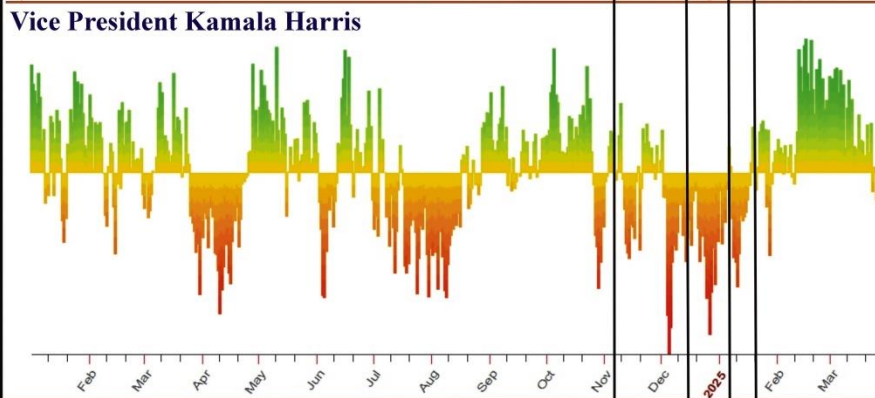

Vice President Kamala Harris