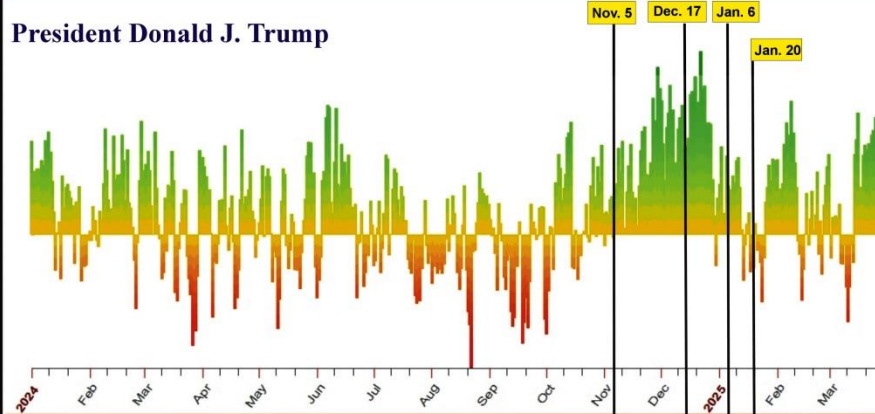

ASTROLOGY BLACKBOX GRAPHS FOR 2024 THRU FIRST Q 2025

This Blackbox Graph uses a natal horoscope as the basis, working with six bell curve formats to calculate results based on 760 astrological factors.

Green: Periods of status quo or expansion and development.

Red: Periods of challenge, contraction, and possible crisis requiring decisions and course-corrections on matters of

President Donald J. Trump