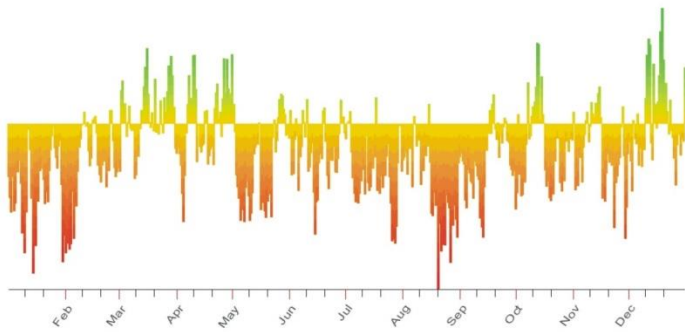

PRESIDENT DONALD J. TRUMP ASTROLOGICAL BLACKBOX GRAPHS, 2020 THRU 2024

2020