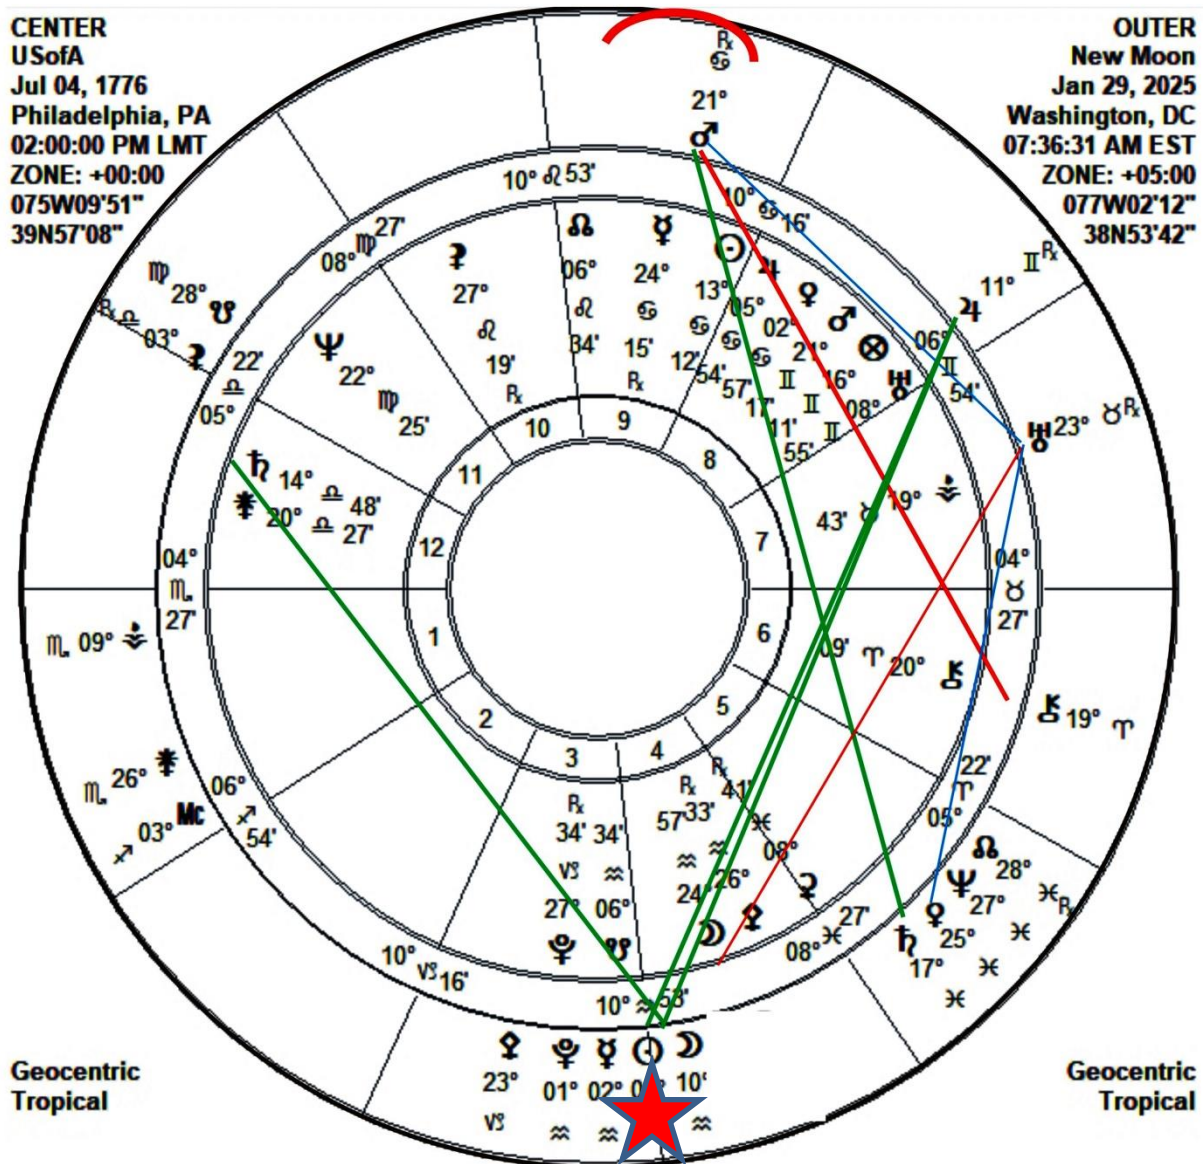

# NEW MOON OF 10° CAPRICORN DECEMBER 30, 2024

New Moon  
Dec 30, 2024  
Washington, DC  
05:28:12 PM EST  
ZONE: +05:00  
077W02'12"  
38N53'42"

Pluto sextile North Node  
Mars trine N Node

# NEW MOON AT 10° AQUARIUS JANUARY 29, 2025

**New Moon**  
 Jan 29, 2025  
 Washington, DC  
 07:36:31 AM EST  
 ZONE: +05:00  
 077W02'12"  
 38N53'42"

Geocentric  
 Tropical  
 Campanus Houses

NEW MOON AT 10° AQUARIUS  
JANUARY 29, 2025

TO USA CHART

CENTER  
USofA  
Jul 04, 1776  
Philadelphia, PA  
02:00:00 PM LMT  
ZONE: +00:00  
075W09'51"  
39N57'08"

OUTER  
New Moon  
Jan 29, 2025  
Washington, DC  
07:36:31 AM EST  
ZONE: +05:00  
077W02'12"  
38N53'42"

# TOTAL LUNAR ECLIPSE

MARCH 14,  
2025

23° VIRGO/  
PISCES

TO  
USA CHART

*Pray for DJT*