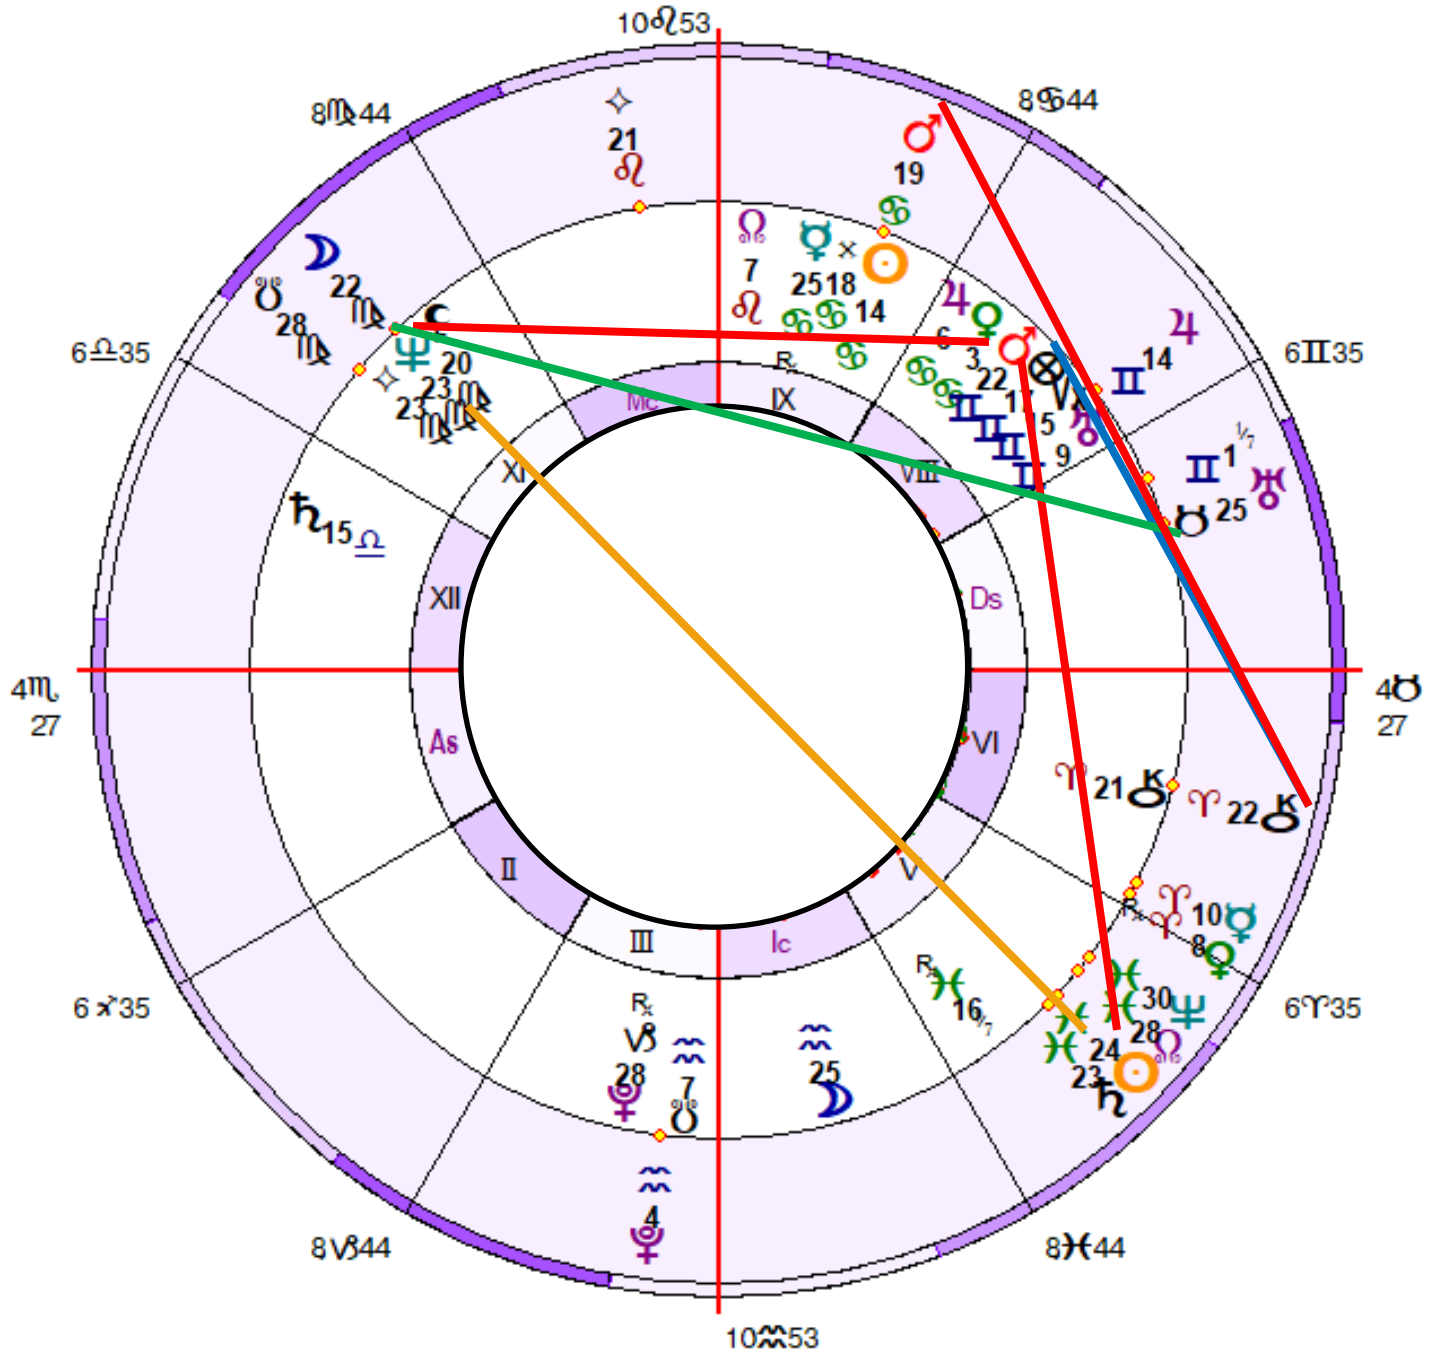

# NEW MOON AT 10° AQUARIUS JANUARY 29, 2025

**New Moon**  
 Jan 29, 2025  
 Washington, DC  
 07:36:31 AM EST  
 ZONE: +05:00  
 077W02'12"  
 38N53'42"

Geocentric  
 Tropical  
 Campanus Houses

NEW MOON AT 10° AQUARIUS  
JANUARY 29, 2025

TO USA CHART

CENTER  
USofA  
Jul 04, 1776  
Philadelphia, PA  
02:00:00 PM LMT  
ZONE: +00:00  
075W09'51"  
39N57'08"

OUTER  
New Moon  
Jan 29, 2025  
Washington, DC  
07:36:31 AM EST  
ZONE: +05:00  
077W02'12"  
38N53'42"

# TOTAL LUNAR ECLIPSE

MARCH 14,  
2025

23° VIRGO/  
PISCES

TO  
USA CHART

*Pray for DJT*

# TOTAL LUNAR ECLIPSE MARCH 14, 2025, 23° VIRGO 57'