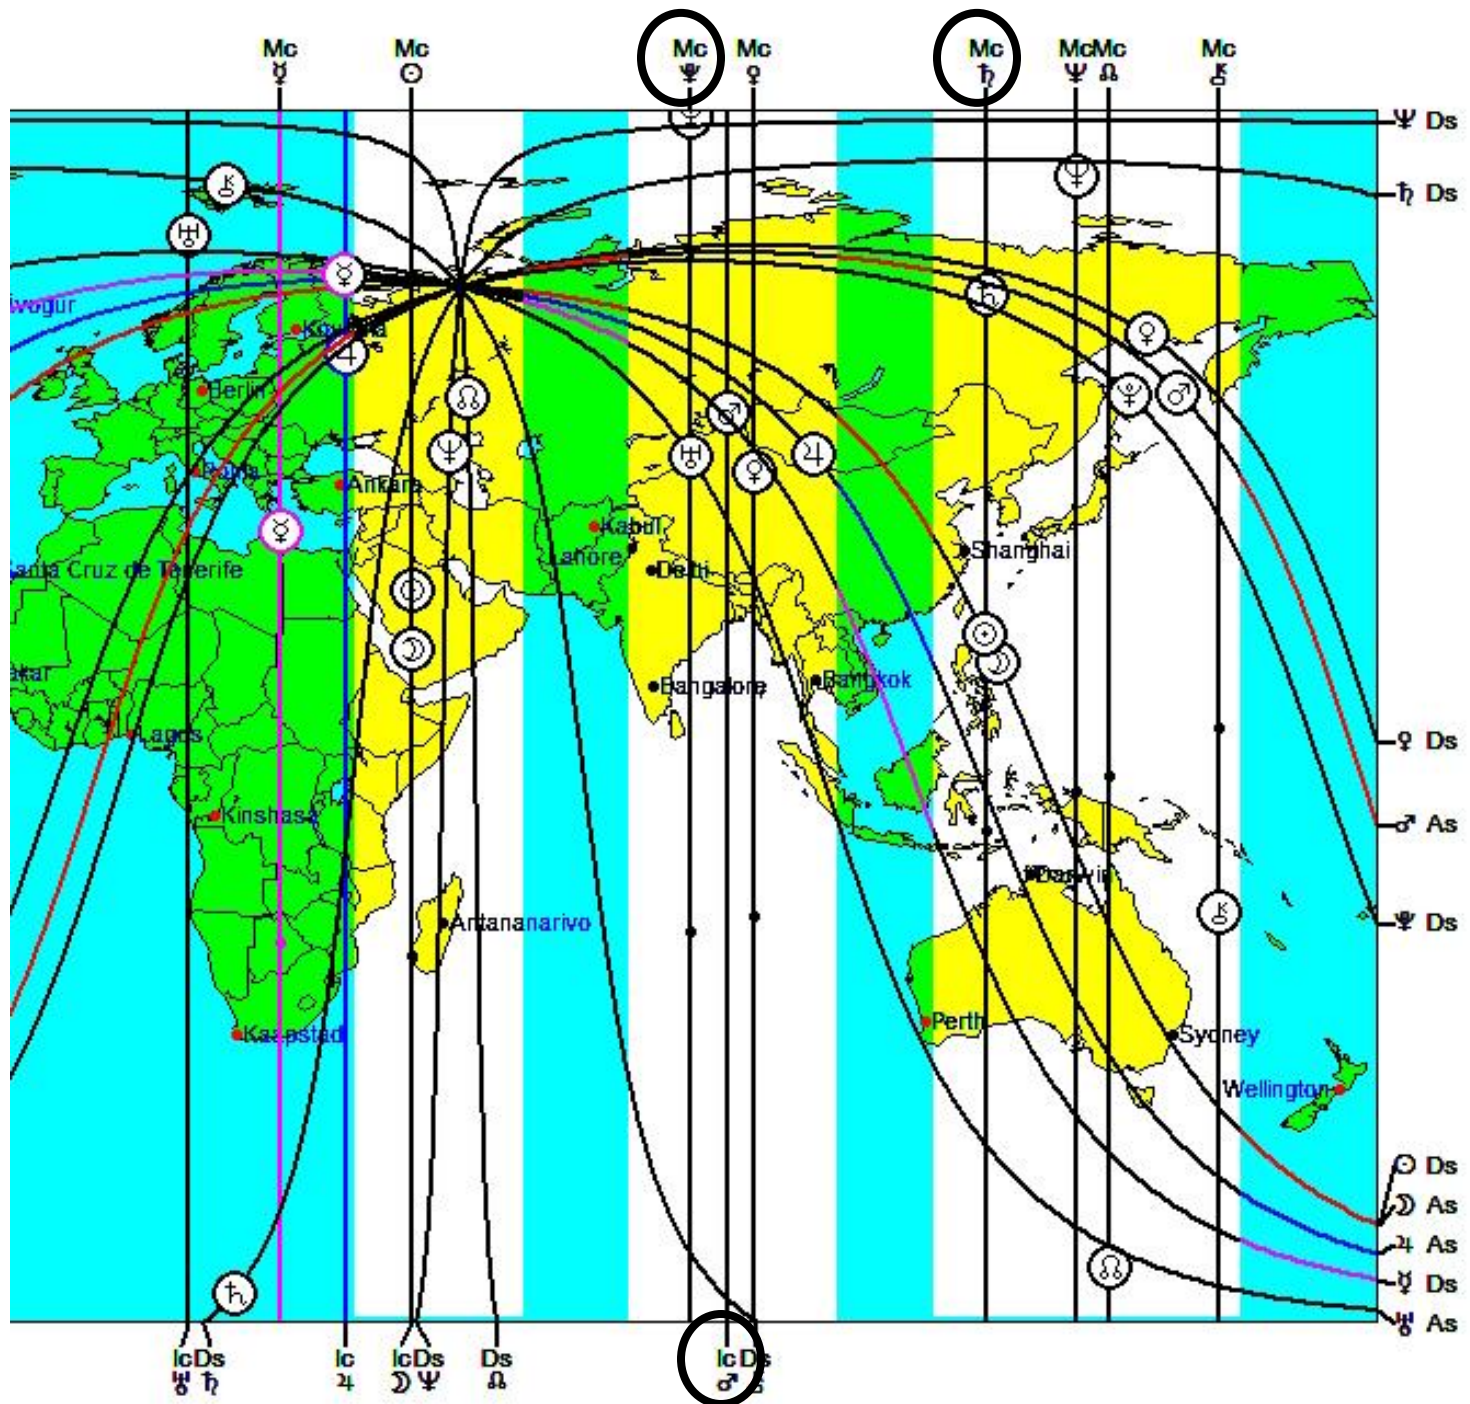

# Mercury Stationary- Retrograde

November  
25 to  
December  
15, 2024.

TO USA  
CHART

**DECEMBER 6,  
2024**

**Mars SRx**

# FULL MOON OF 24° GEMINI DECEMBER 15, 2024

FM 12-15-24  
 Dec 15, 2024  
 Washington, DC  
 04:02:22 AM EST  
 ZONE: +05:00  
 077W02'12"  
 38N53'42"

Geocentric  
 Tropical  
 Campanus Houses

Pluto sextile North Node  
 Mars / Mercury trine N

# NEW MOON OF 10° CAPRICORN DECEMBER 30, 2024

New Moon  
Dec 30, 2024  
Washington, DC  
05:28:12 PM EST  
ZONE: +05:00  
077W02'12"  
38N53'42"

Pluto sextile North Node  
Mars trine N Node