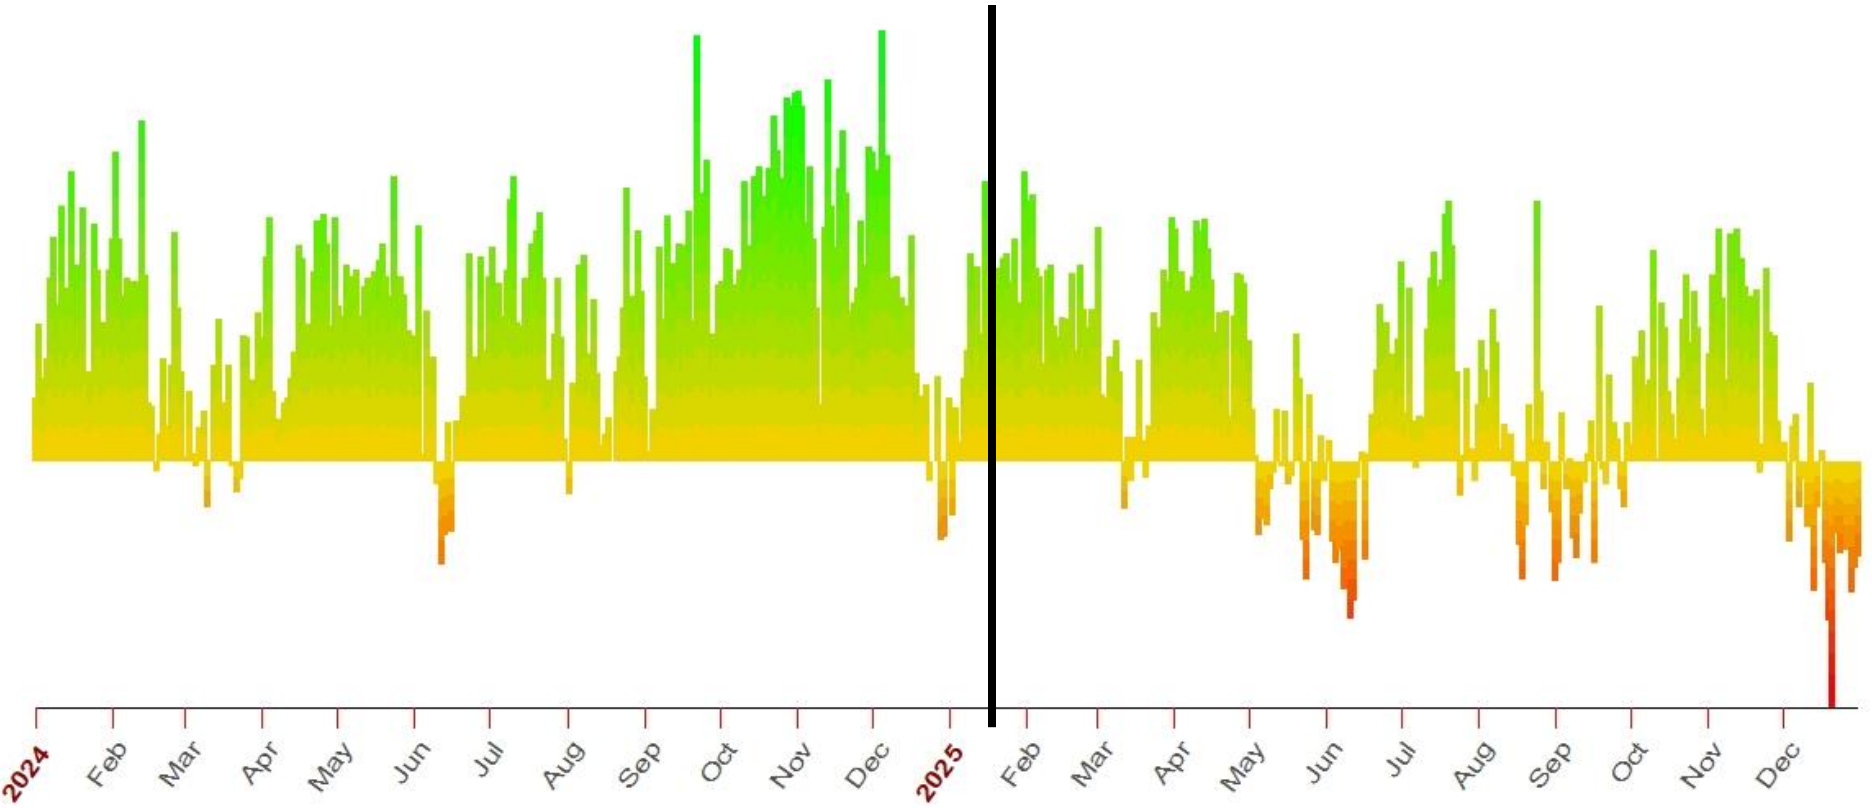

TUCKER CARLSON ASTROLOGY BLACKBOX GRAPH 2024 THRU 2025