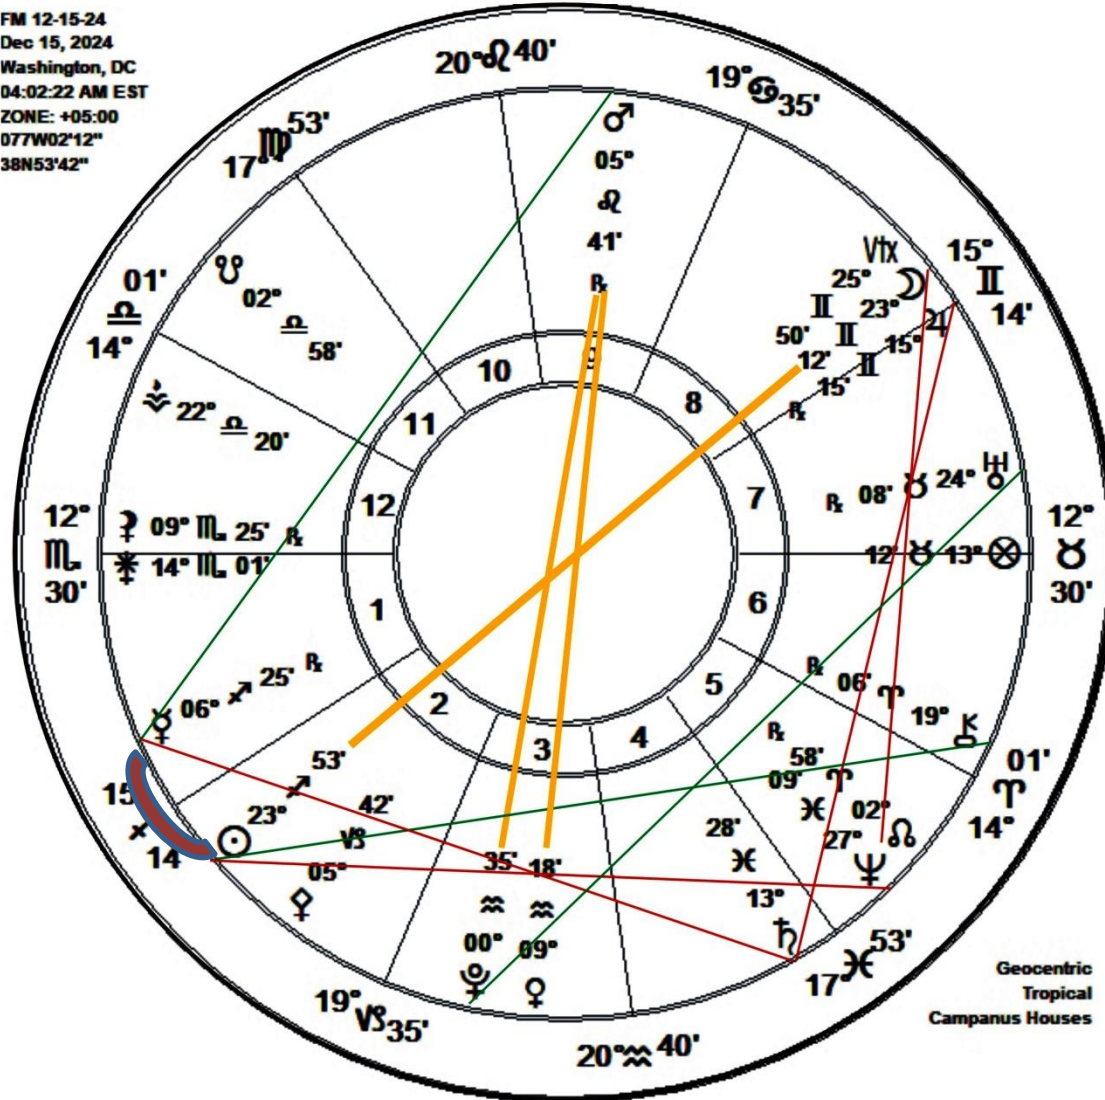

FULL MOON OF 24° GEMINI DECEMBER 15, 2024

FM 12-15-24
Dec 15, 2024
Washington, DC
04:02:22 AM EST
ZONE: +05:00
077W02'12"
38N53'42"

Geocentric
Tropical
Campanus Houses

Pluto sextile North Node
Mars / Mercury trine N