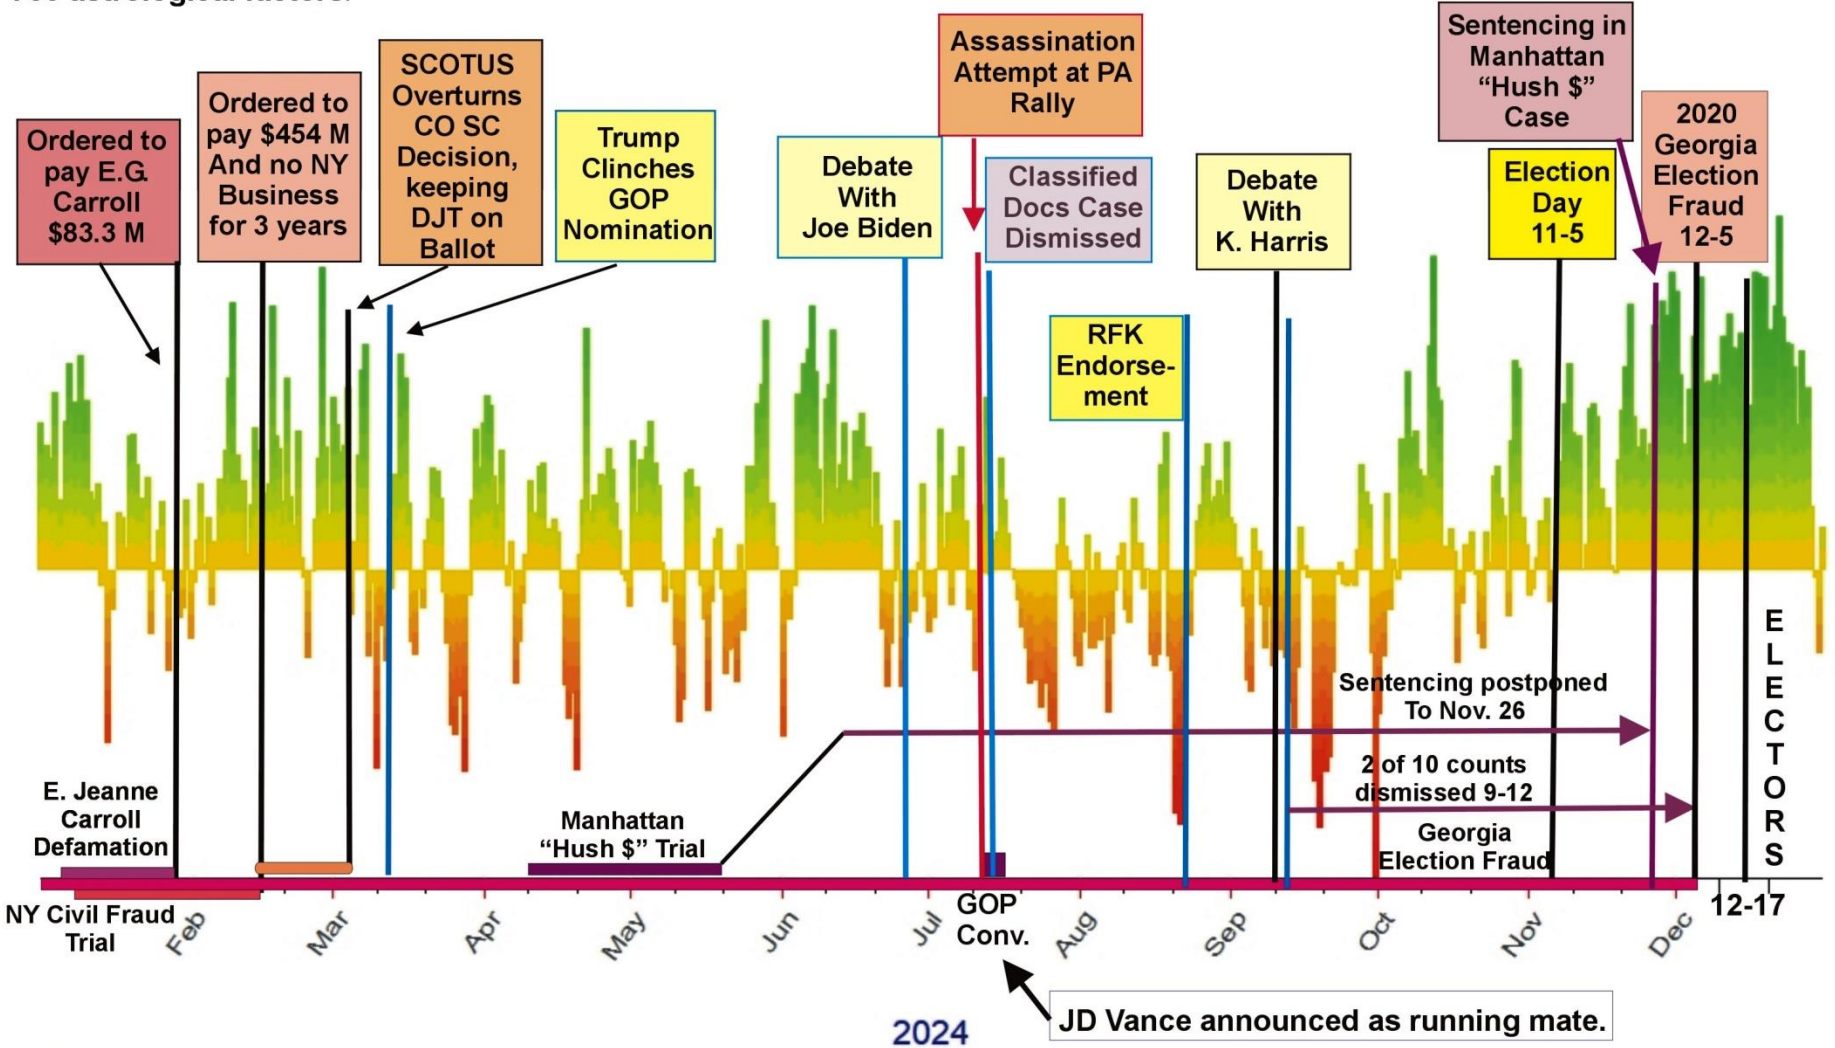

Astrology Blackbox Graph for 2024 -- President Donald J. Trump

This Blackbox Graph uses a natal horoscope as the basis, working with six bell curve formats to calculate results based on 760 astrological factors.

Green: Periods of status quo or expansion and development.

Red: Periods of challenge, contraction, and possible crisis requiring decisions and course-corrections on matters of significance.