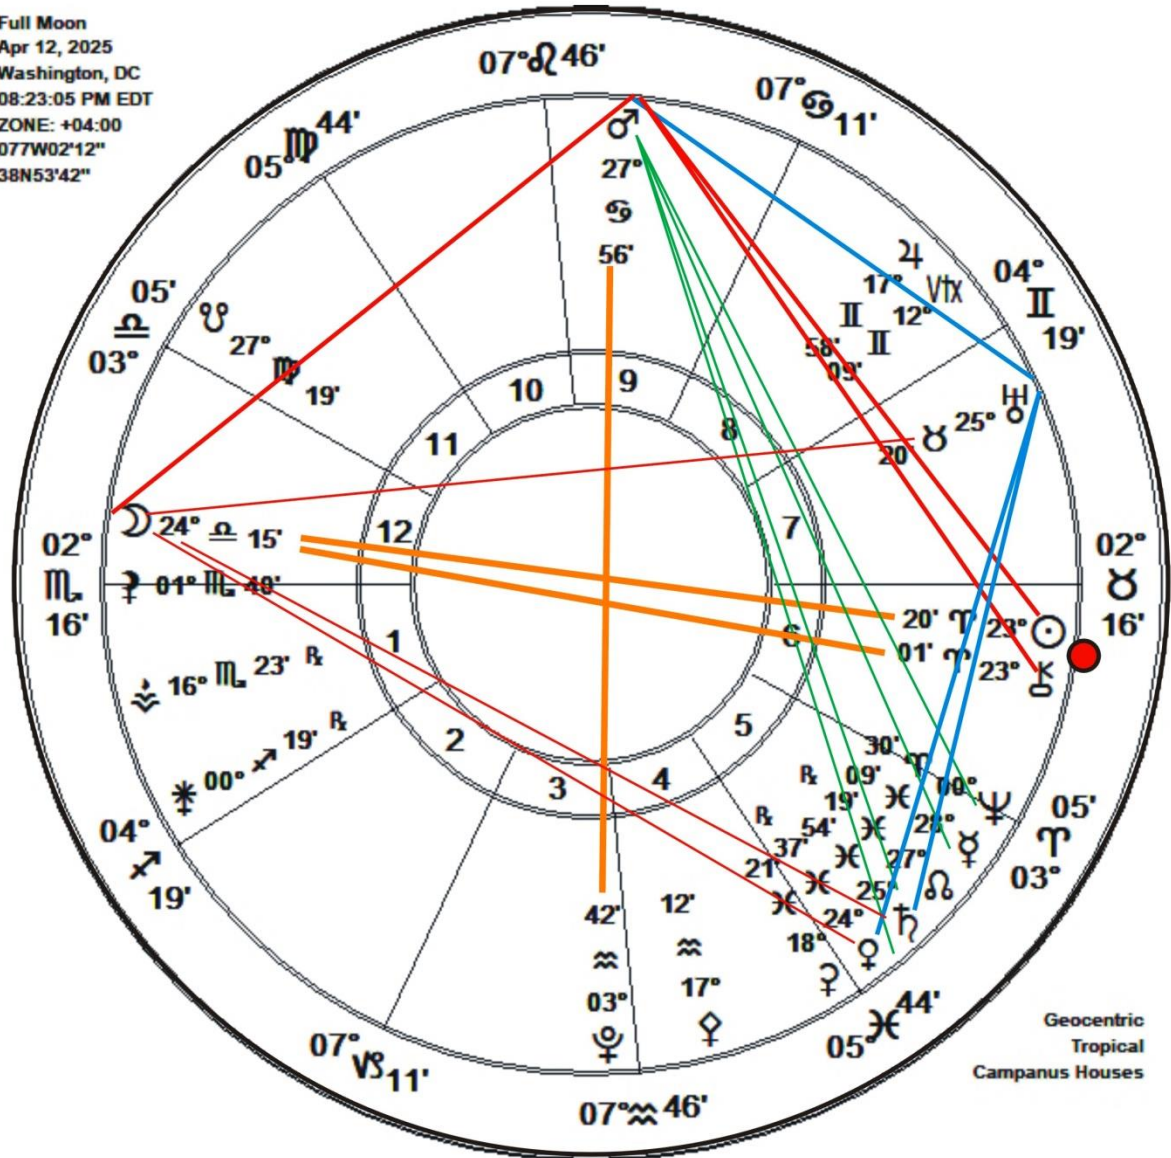

# PARTIAL SOLAR ECLIPSE MARCH 29, 2025, 9° ARIES 00' EASTERN HEMISPHERE ASTROCARTOGRAPHY

FULL MOON OF 23° LIBRA  
APRIL 12, 2025

THE FINAL  
BATTLE BEGINS  
IN EARNEST

THIRD MARS-  
PLUTO  
OPPOSITION  
FORMING ON  
APRIL 26

VENUS TURNS  
DIRECT ON THIS  
MOON @ 24°  
PISCES

Full Moon  
Apr 12, 2025  
Washington, DC  
08:23:05 PM EDT  
ZONE: +04:00  
077W02'12"  
38N53'42"

**SATURN-NEPTUNE  
CONJUNCTION IN 2026  
at 0° ARIES**