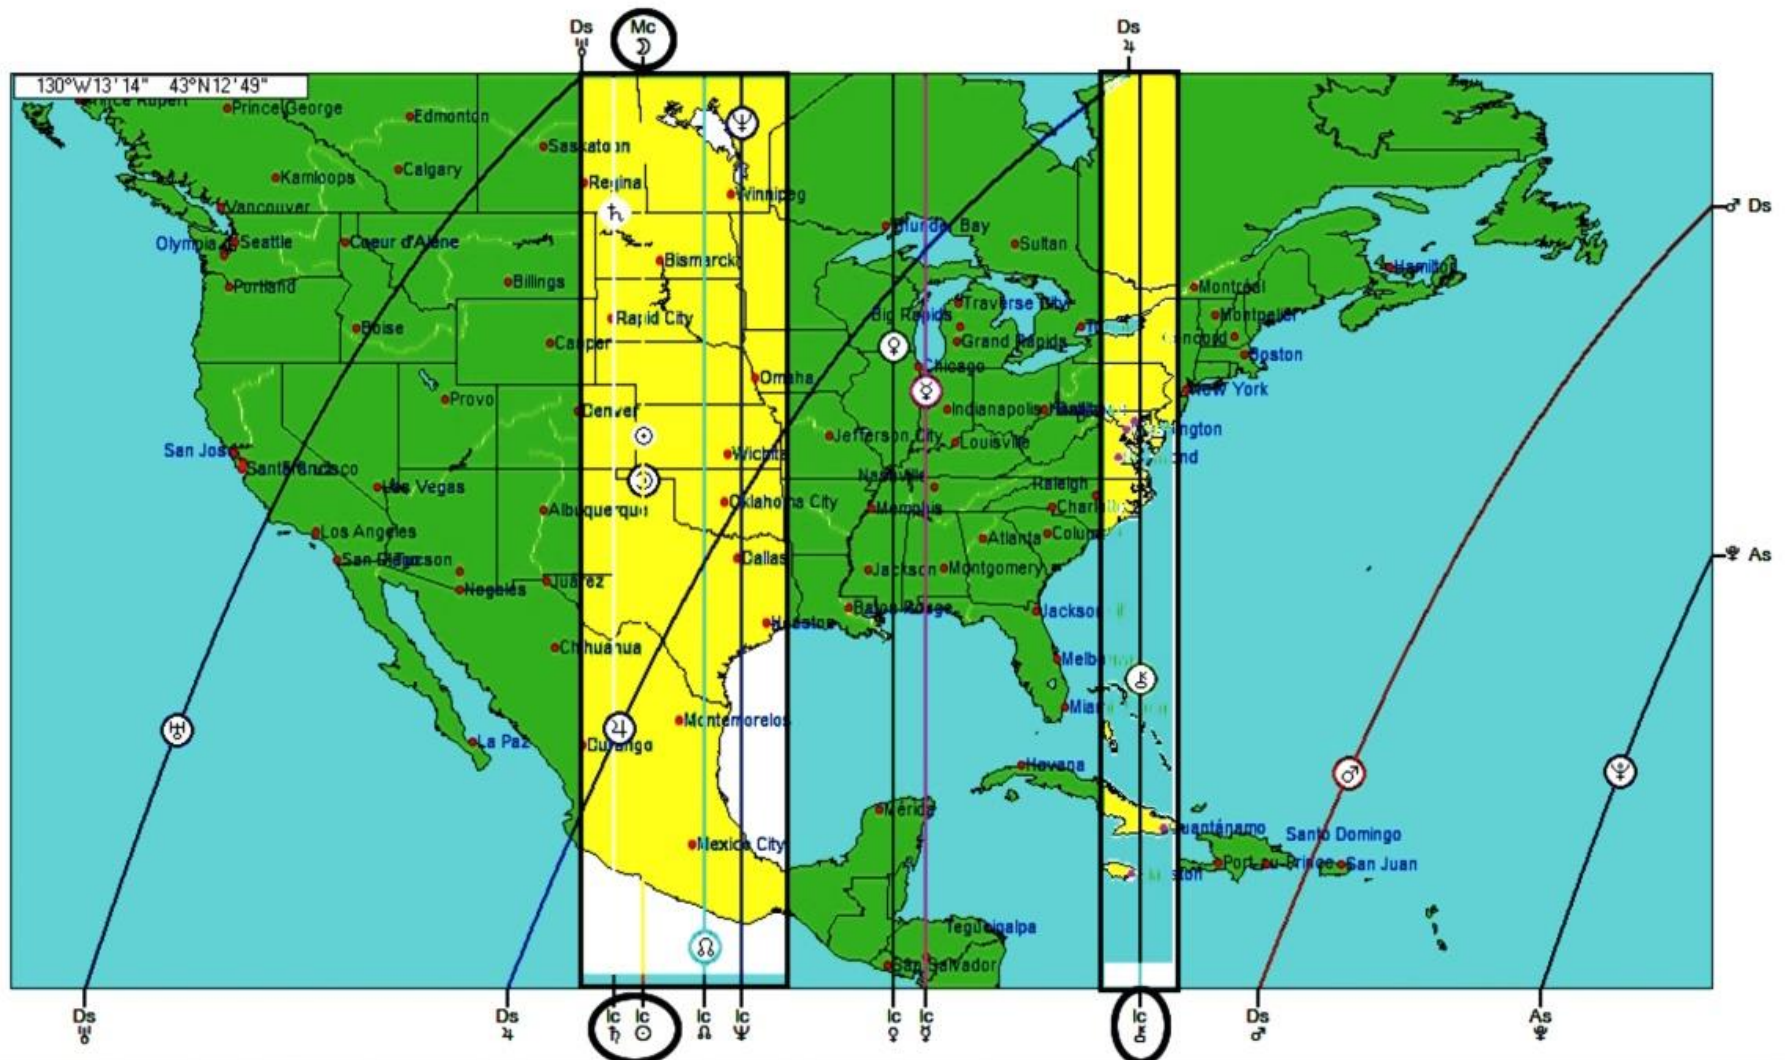

TO USA CHART

CENTER  
USofA  
Jul 04, 1776  
Philadelphia, PA  
02:00:00 PM LMT  
ZONE: +00:00  
075W09'51"  
39N57'08"

OUTER  
New Moon  
Jan 29, 2025  
Washington, DC  
07:36:31 AM EST  
ZONE: +05:00  
077W02'12"  
38N53'42"

# TOTAL LUNAR ECLIPSE

MARCH 14,  
2025

23° VIRGO/  
PISCES

TO  
USA CHART

*Pray for DJT*

# TOTAL LUNAR ECLIPSE MARCH 14, 2025, 23° VIRGO 57'

## USA Astrocartography and Shadow