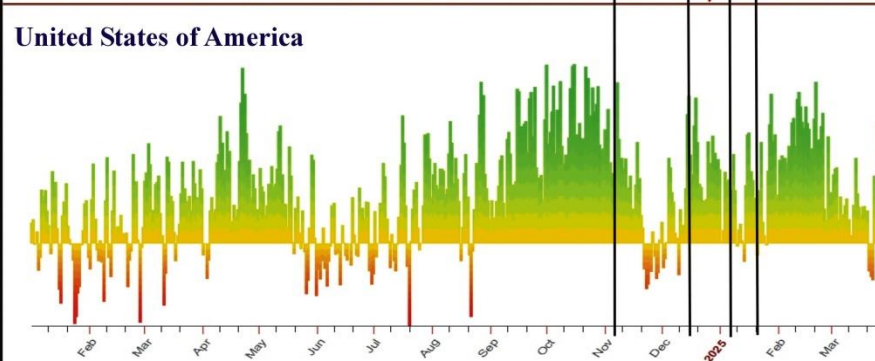

United States of America