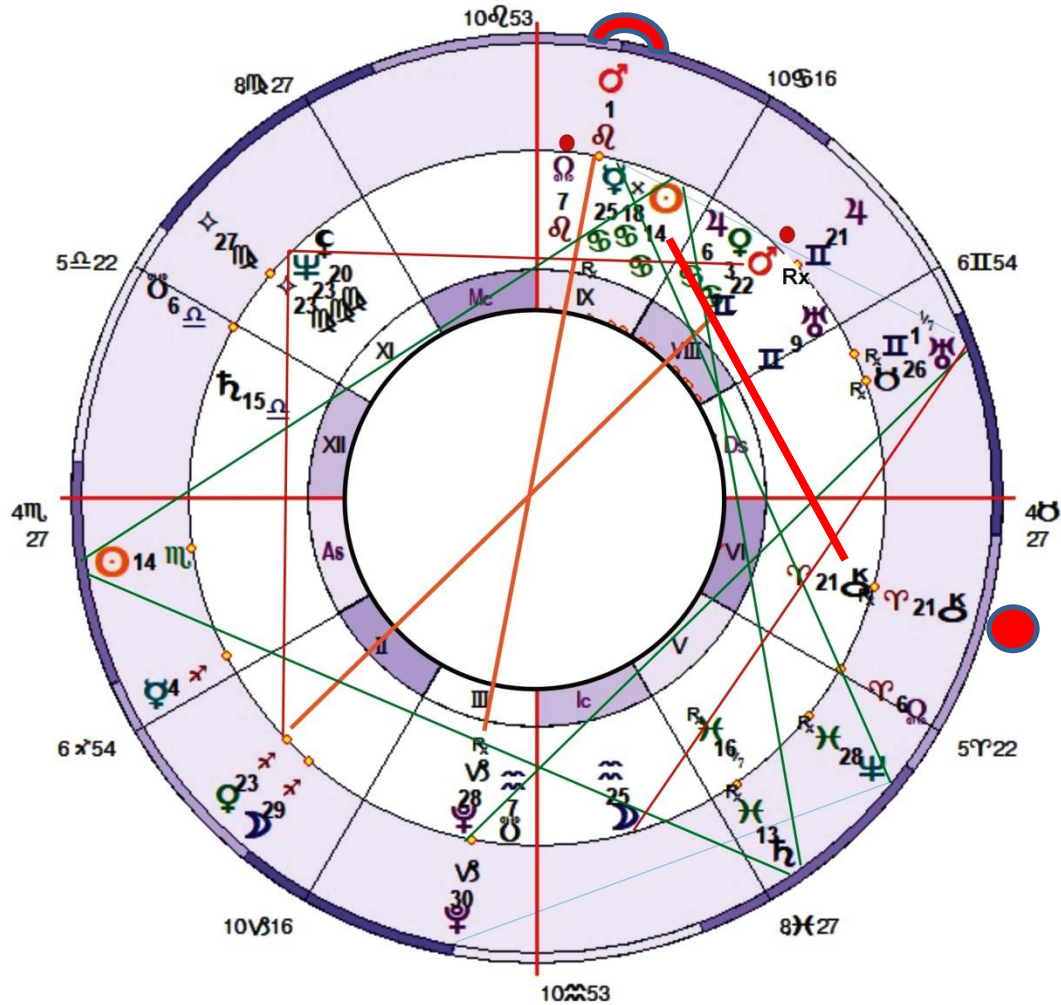

# USA 60TH PRESIDENTIAL ELECTION NOVEMBER 5, 2024, 6:00 AM EST

Chiron Rx 4' to exact Return

- Jupiter Rx 10-9-24 @ 21° 20', USA Mars + 2'
- Mars Rx 12-6 @ 6° Leo to 19° Cancer (sq. Chiron 3x)

CENTER  
USofA  
Jul 04, 1776  
Philadelphia, PA  
02:00:00 PM LMT  
ZONE: +00:00  
075W09'51"  
39N57'08"

OUTER  
Election Day  
Nov 05, 2024  
Washington, DC  
08:00:00 AM EST  
ZONE: +05:00  
077W02'12"  
38N53'42"

Geocentric  
Tropical

Geocentric  
Tropical

# Blackbox Graph for June 2020 thru January 2021 -- President Trump

This Blackbox Graph uses a natal horoscope as the basis, working with six bell curve formats to calculate results based on 760 astrological factors.