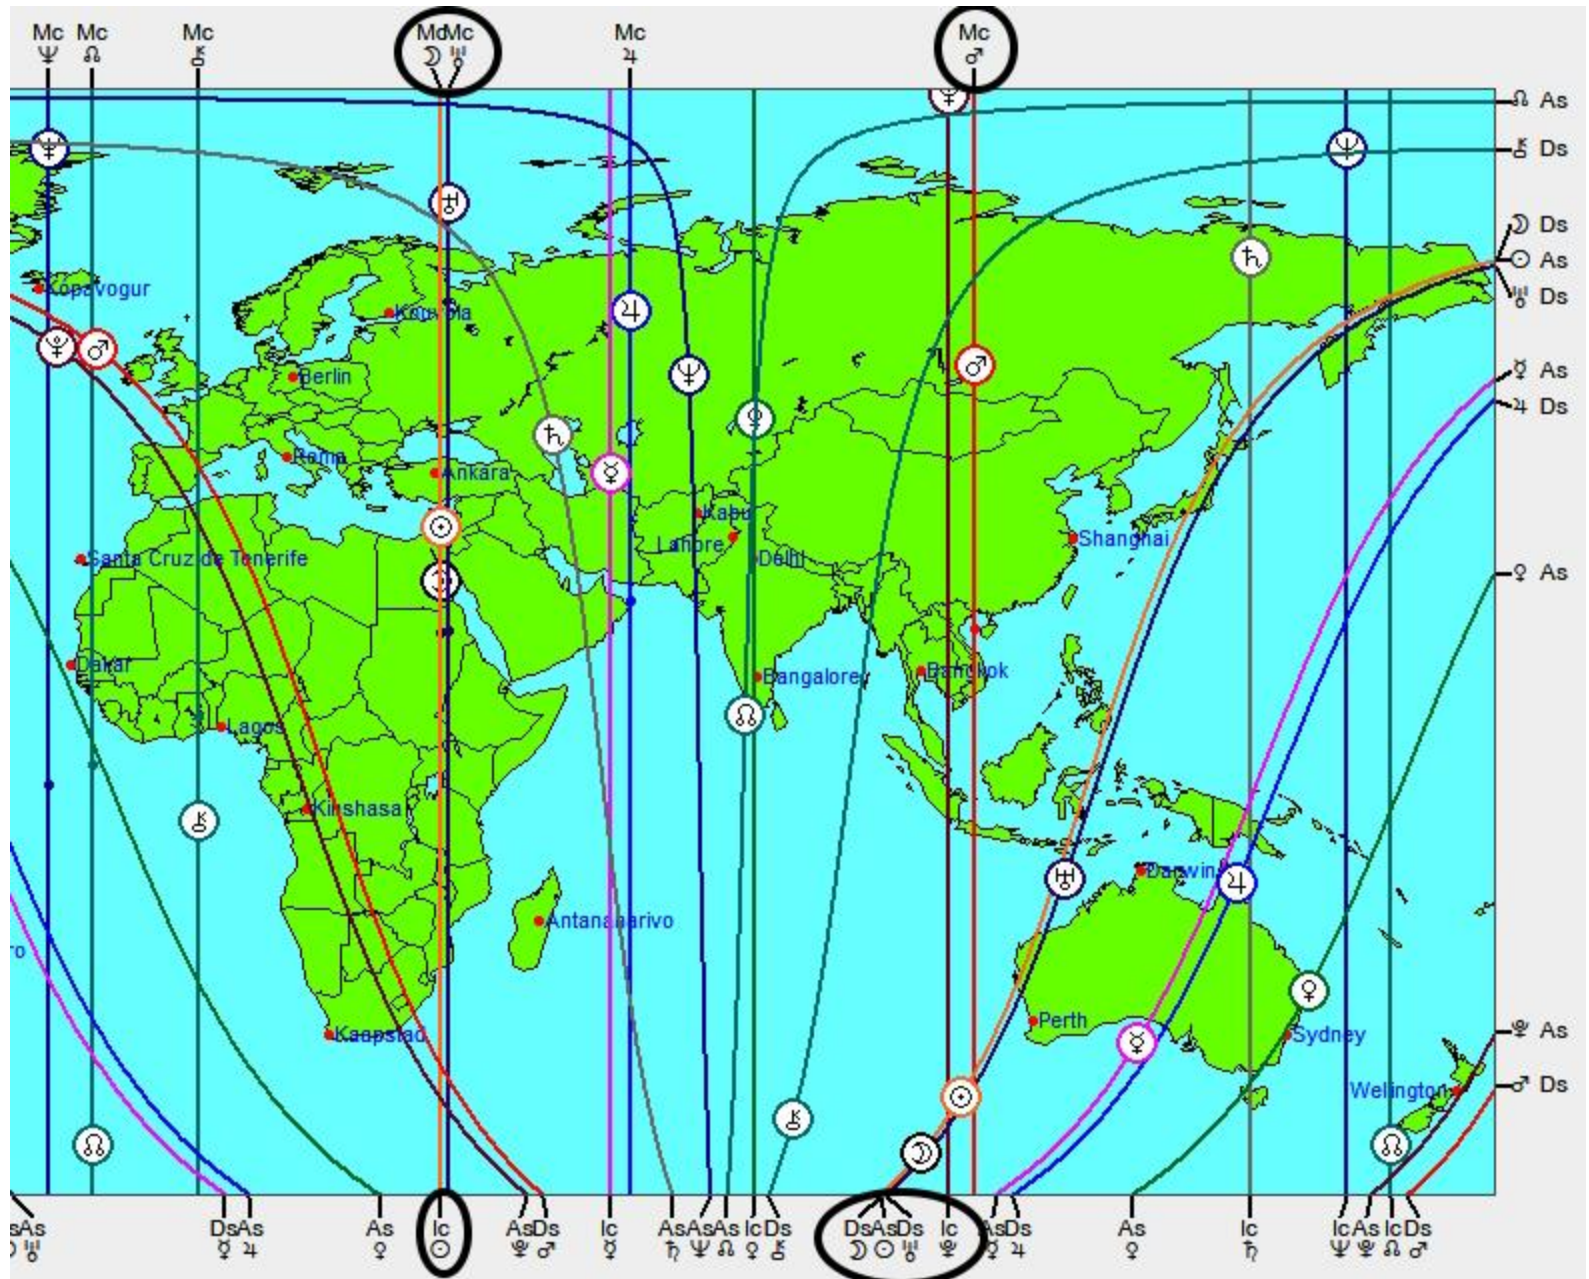

# TUCKER CARLSON ASTROLOGY BLACKBOX GRAPH 2024 THRU 2025

# FULL MOON OF 24° TAURUS NOVEMBER 15, 2024

FM 11-15-24  
 Nov 15, 2024  
 Washington, DC  
 04:29:53 PM EST  
 ZONE: +05:00  
 077W02'12"  
 38N53'42"

Geocentric  
 Tropical  
 Equal Houses

Venus square Nodes  
 Mars trine/sextile Nodes

# Mercury Stationary- Retrograde

November  
25 to  
December  
15, 2024.

TO USA  
CHART