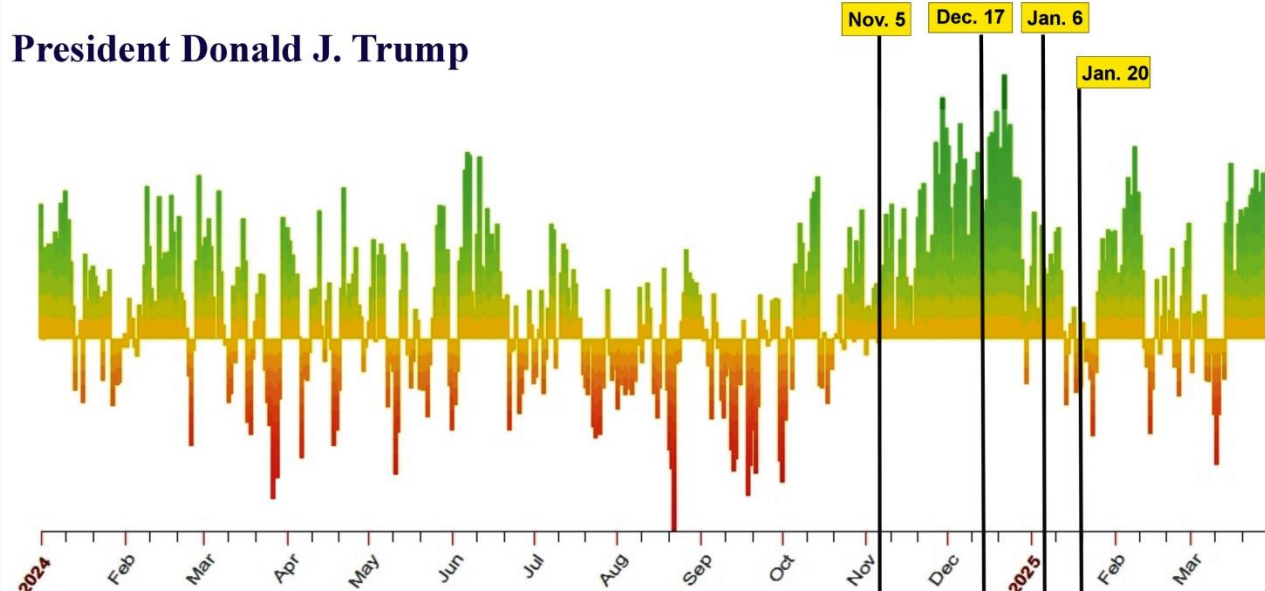

ASTROLOGY BLACKBOX GRAPHS FOR 2024 THRU FIRST Q 2025

This Blackbox Graph uses a natal horoscope as the basis, working with six bell curve formats to calculate results based on 760 astrological factors.

Green: Periods of status quo or expansion and development.

Red: Periods of challenge, contraction, and possible crisis requiring decisions and course-corrections on matters of

01.20.2025 11:04 ...

DJT Aspects

- ♃♁♂♂ - 00°12'
- ♃♁♂♂ - 00°15'
- ♃♁♂♂ - 00°18'
- ♃♁♂♂ - 00°35'
- ♃♁♂♂ - 00°45'
- ♃♁♂♂ - 00°31'
- ♃♁♂♂ - 00°09'
- ♃♁♂♂ - 00°18'
- ♃♁♂♂ - 01°20'
- ♃♁♂♂ - 00°54'
- ♃♁♂♂ - 01°19'

- ♃♁♂♂ - 01°12'
- ♃♁♂♂ - 01°39'
- ♃♁♂♂ - 01°20'
- ♃♁♂♂ - 01°41'
- ♃♁♂♂ - 01°35'
- ♃♁♂♂ - 01°36'
- ♃♁♂♂ - 01°46'
- ♃♁♂♂ - 01°56'

President Donald J. Trump