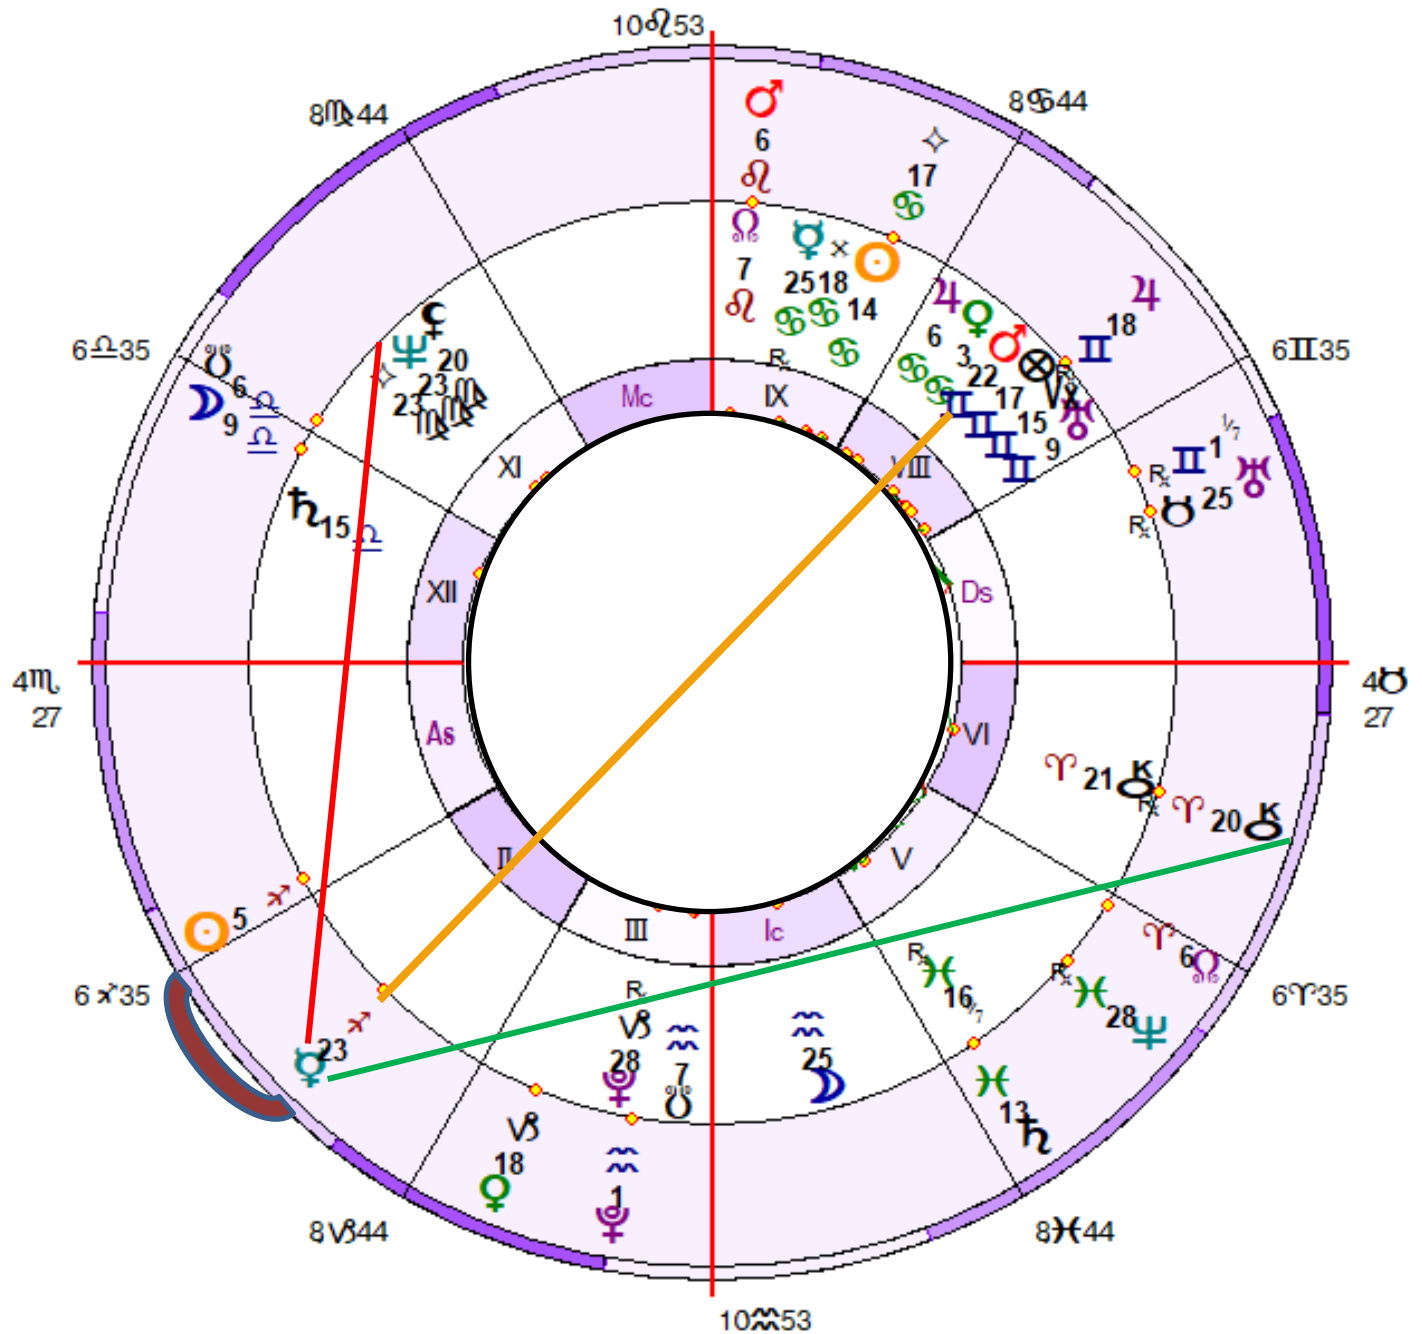

# TUCKER CARLSON ASTROLOGY BLACKBOX GRAPH 2024 THRU 2025

# FULL MOON OF 24° TAURUS NOVEMBER 15, 2024

FM 11-15-24  
 Nov 15, 2024  
 Washington, DC  
 04:29:53 PM EST  
 ZONE: +05:00  
 077W02'12"  
 38N53'42"

Geocentric  
 Tropical  
 Equal Houses

Venus square Nodes  
 Mars trine/sextile Nodes

# Mercury Stationary- Retrograde

November  
25 to  
December  
15, 2024.

TO USA  
CHART