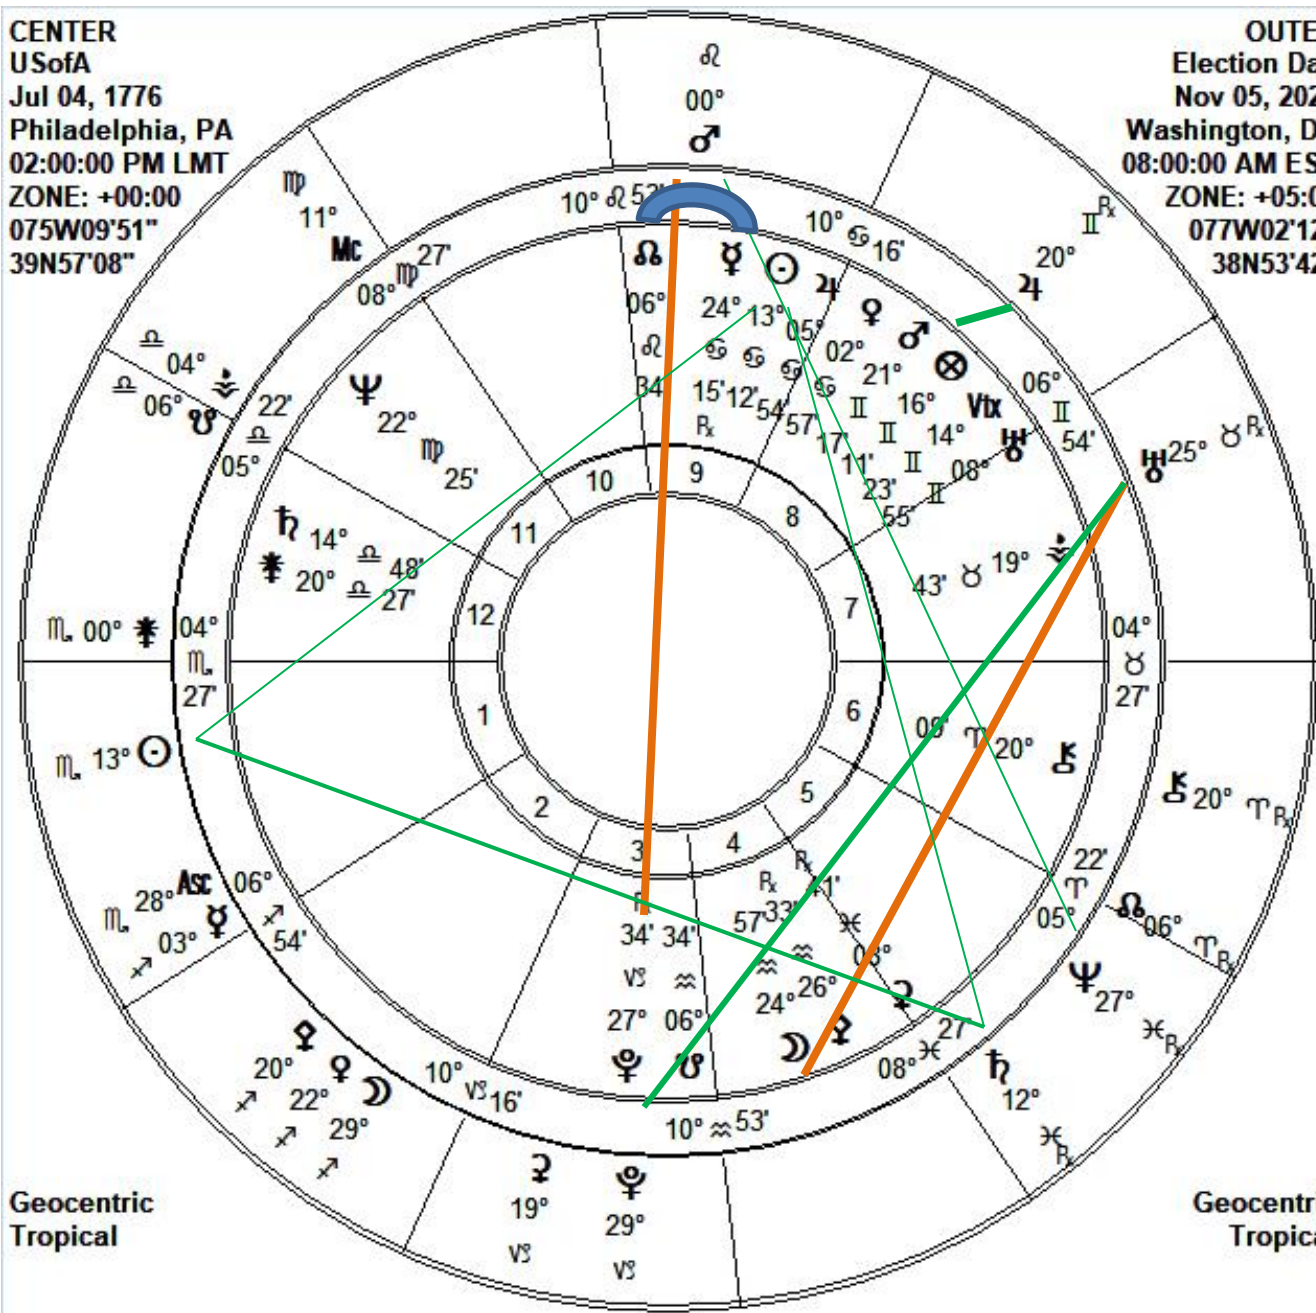

# USA 60TH PRESIDENTIAL ELECTION NOVEMBER 5, 2024, 6:00 AM EST

Chiron Rx 4' to exact Return

- Jupiter Rx 10-9-24 @ 21° 20', USA Mars + 2'
- Mars Rx 12-6 @ 6° Leo to 19° Cancer (sq. Chiron 3x)

CENTER  
USofA  
Jul 04, 1776  
Philadelphia, PA  
02:00:00 PM LMT  
ZONE: +00:00  
075W09'51"  
39N57'08"

OUTER  
Election Day  
Nov 05, 2024  
Washington, DC  
08:00:00 AM EST  
ZONE: +05:00  
077W02'12"  
38N53'42"

Geocentric  
Tropical

Geocentric  
Tropical

# Blackbox Graph for June 2020 thru January 2021 -- President Trump

This Blackbox Graph uses a natal horoscope as the basis, working with six bell curve formats to calculate results based on 760 astrological factors.