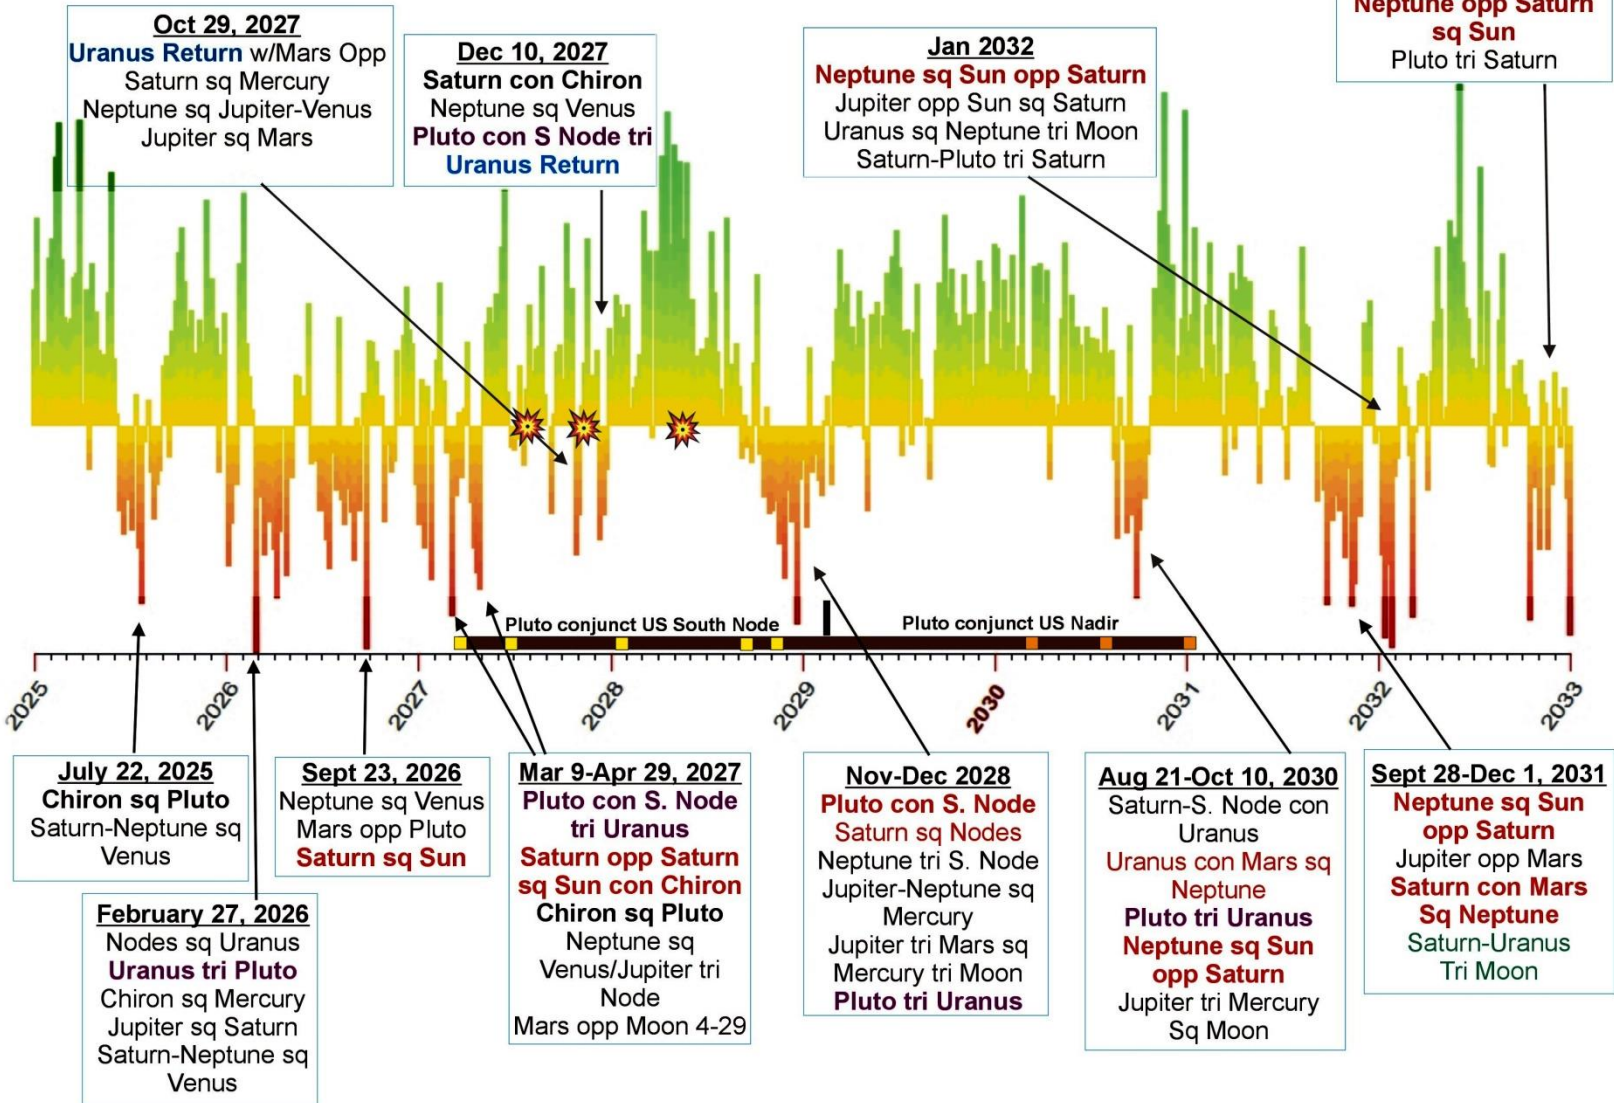

## JUNE 8, 2028 – 7° TAURUS

**USA BIG PHARMA,  
TOXIC TECH,  
FINANCIAL, AND  
AI CONTROL  
INFRASTRUCTURE  
PEAK FAIL**

**CHIRON SQUARE U.S.  
PLUTO – 2026**

**SATURN CONJ. N  
CHIRON 2027**

**SATURN-CHIRON  
CONJ/SQUARE N&T  
PLUTO – 2028-29**

Apr 2028  
Apr 24, 2028

Pluto is at the Base Point of the U.S. Chart in April 2028.

*Freedom Ridge*  
*Carol Cavalaris ©*

# USA ASTROLOGICAL BLACKBOX GRAPH

## MAJOR TRANSITS TO USA CHART, AND PERIODS OF INTENSE EVOLUTIONARY PRESSURE -- 2025 TO 2033

(Listed are Within Two Degrees)

**4th Quarter 2032**  
 Chiron sq Moon  
 Jupiter opp Mercury tri Neptune  
 Saturn/Uranus con Jupiter/Venus  
**Neptune opp Saturn sq Sun**  
 Pluto tri Saturn