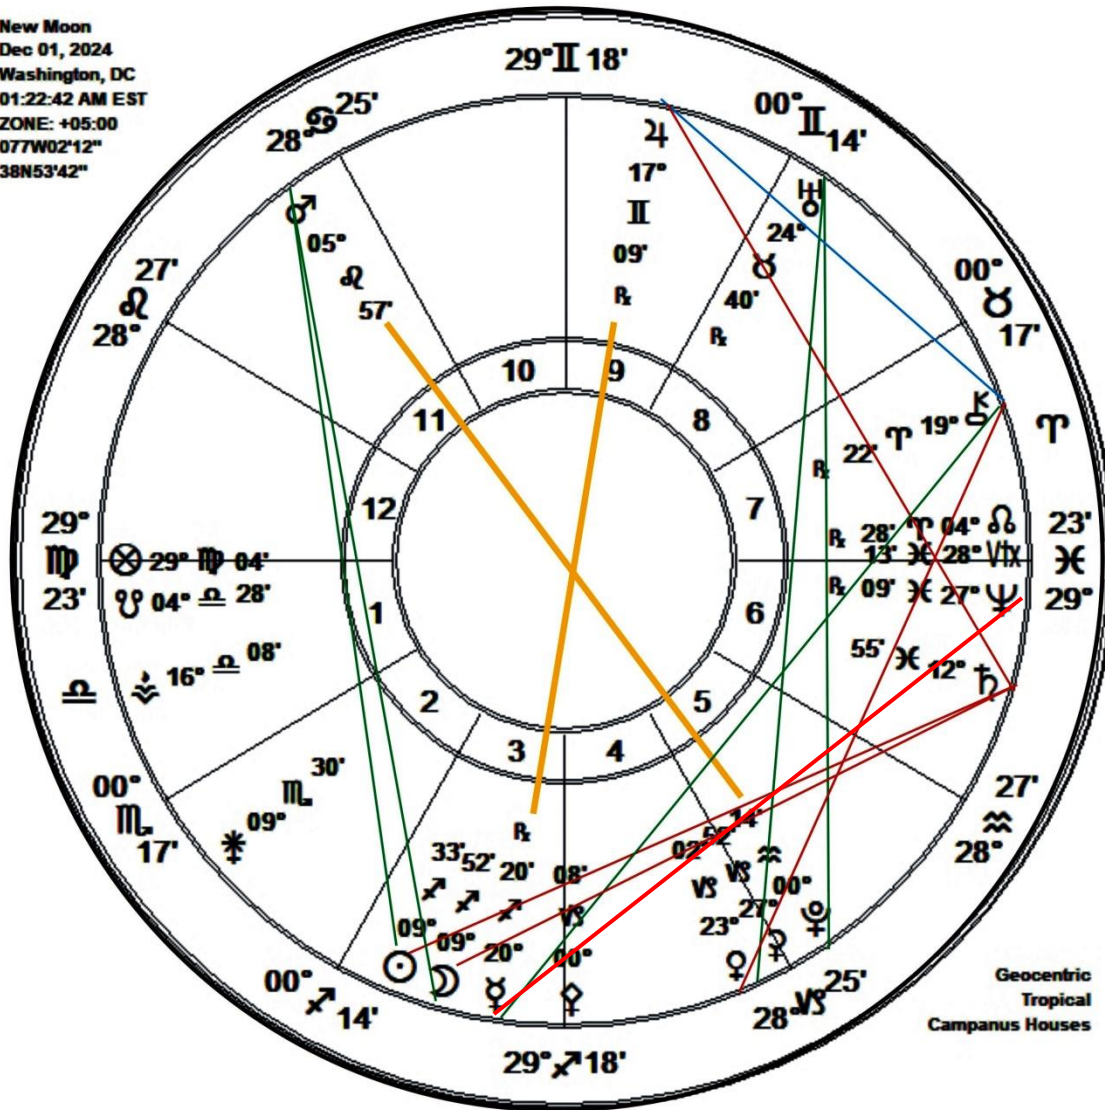

# TUCKER CARLSON ASTROLOGY BLACKBOX GRAPH 2024 THRU 2025

# Mercury Stationary- Retrograde

November  
25 to  
December  
15, 2024.

TO USA  
CHART

# NEW MOON OF 9° SAGITTARIUS DECEMBER 1, 2024

**New Moon**  
 Dec 01, 2024  
 Washington, DC  
 01:22:42 AM EST  
 ZONE: +05:00  
 077W02'12"  
 38N53'42"

Geocentric  
 Tropical  
 Campanus Houses

Mars / Sun / Moon trine North Node

**DECEMBER 6,  
2024**

**Mars SRx**