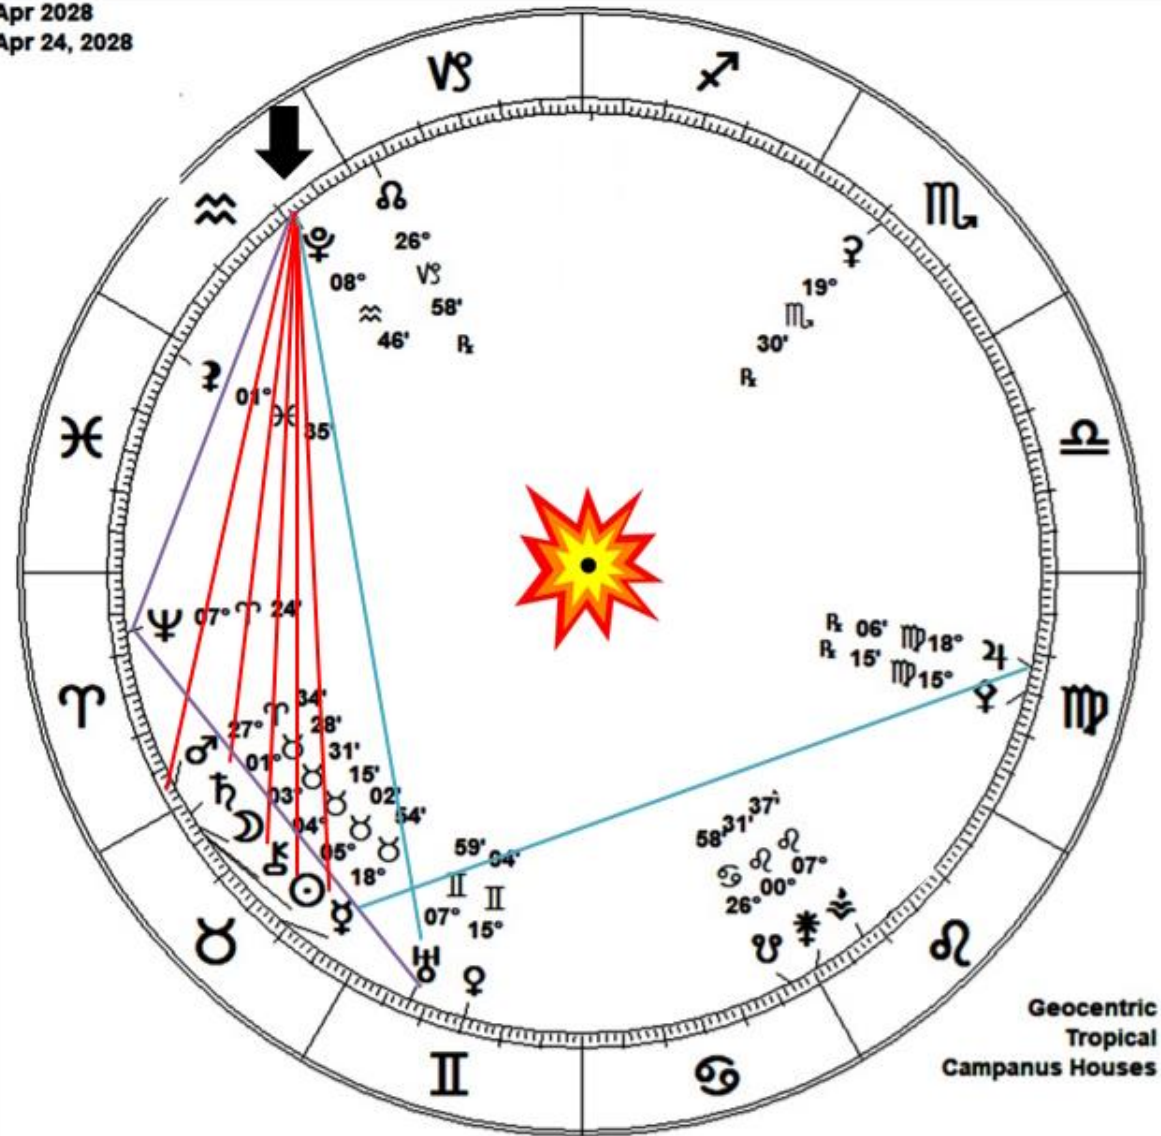

## JUNE 8, 2028 – 7° TAURUS

**USA BIG PHARMA,  
TOXIC TECH,  
FINANCIAL, AND  
AI CONTROL  
INFRASTRUCTURE  
PEAK FAIL**

**CHIRON SQUARE U.S.  
PLUTO – 2026**

**SATURN CONJ. N  
CHIRON 2027**

**SATURN-CHIRON  
CONJ/SQUARE N&T  
PLUTO – 2028-29**

Apr 2028  
Apr 24, 2028

Pluto is at the Base Point of the U.S. Chart in April 2028.

*Freedom Ridge*  
*Carol Cavalaris ©*

# USA ASTROLOGICAL BLACKBOX GRAPH