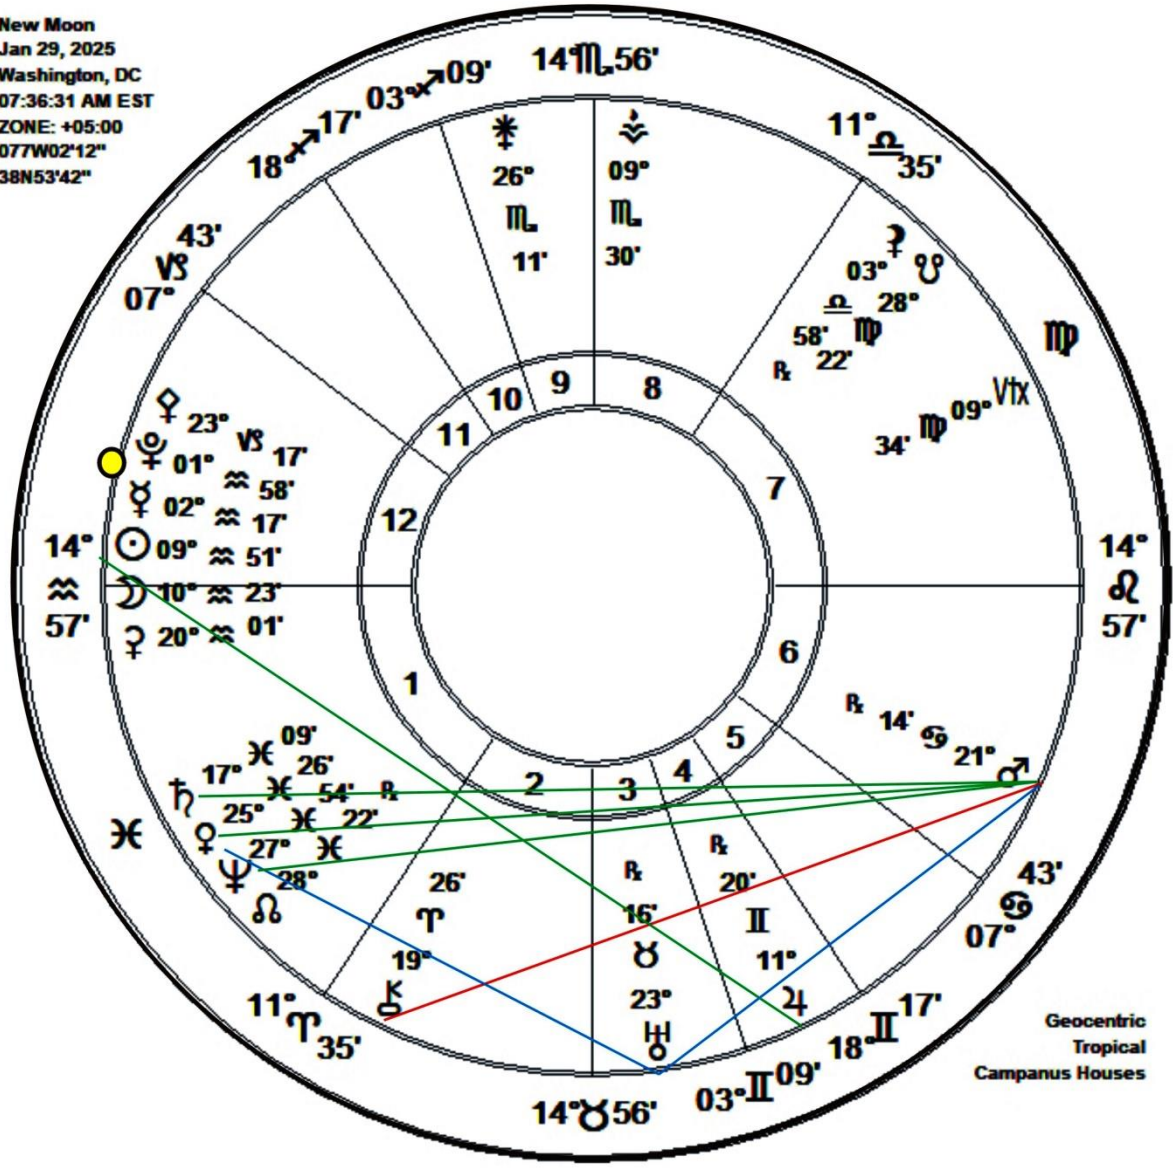

# NEW MOON OF 10° CAPRICORN DECEMBER 30, 2024

New Moon  
Dec 30, 2024  
Washington, DC  
05:28:12 PM EST  
ZONE: +05:00  
077W02'12"  
38N53'42"

Pluto sextile North Node  
Mars trine N Node

# FULL MOON AT 24° CANCER JANUARY 13, 2025

FM 1-13-25  
 Jan 13, 2025  
 Washington, DC  
 05:27:53 PM EST  
 ZONE: +05:00  
 077W02'12"  
 38N53'42"

Geocentric  
 Tropical  
 Campanus Houses

# NEW MOON AT 10° AQUARIUS JANUARY 29, 2025

**New Moon**  
 Jan 29, 2025  
 Washington, DC  
 07:36:31 AM EST  
 ZONE: +05:00  
 077W02'12"  
 38N53'42"

Geocentric  
 Tropical  
 Campanus Houses

NEW MOON AT 10° AQUARIUS  
JANUARY 29, 2025