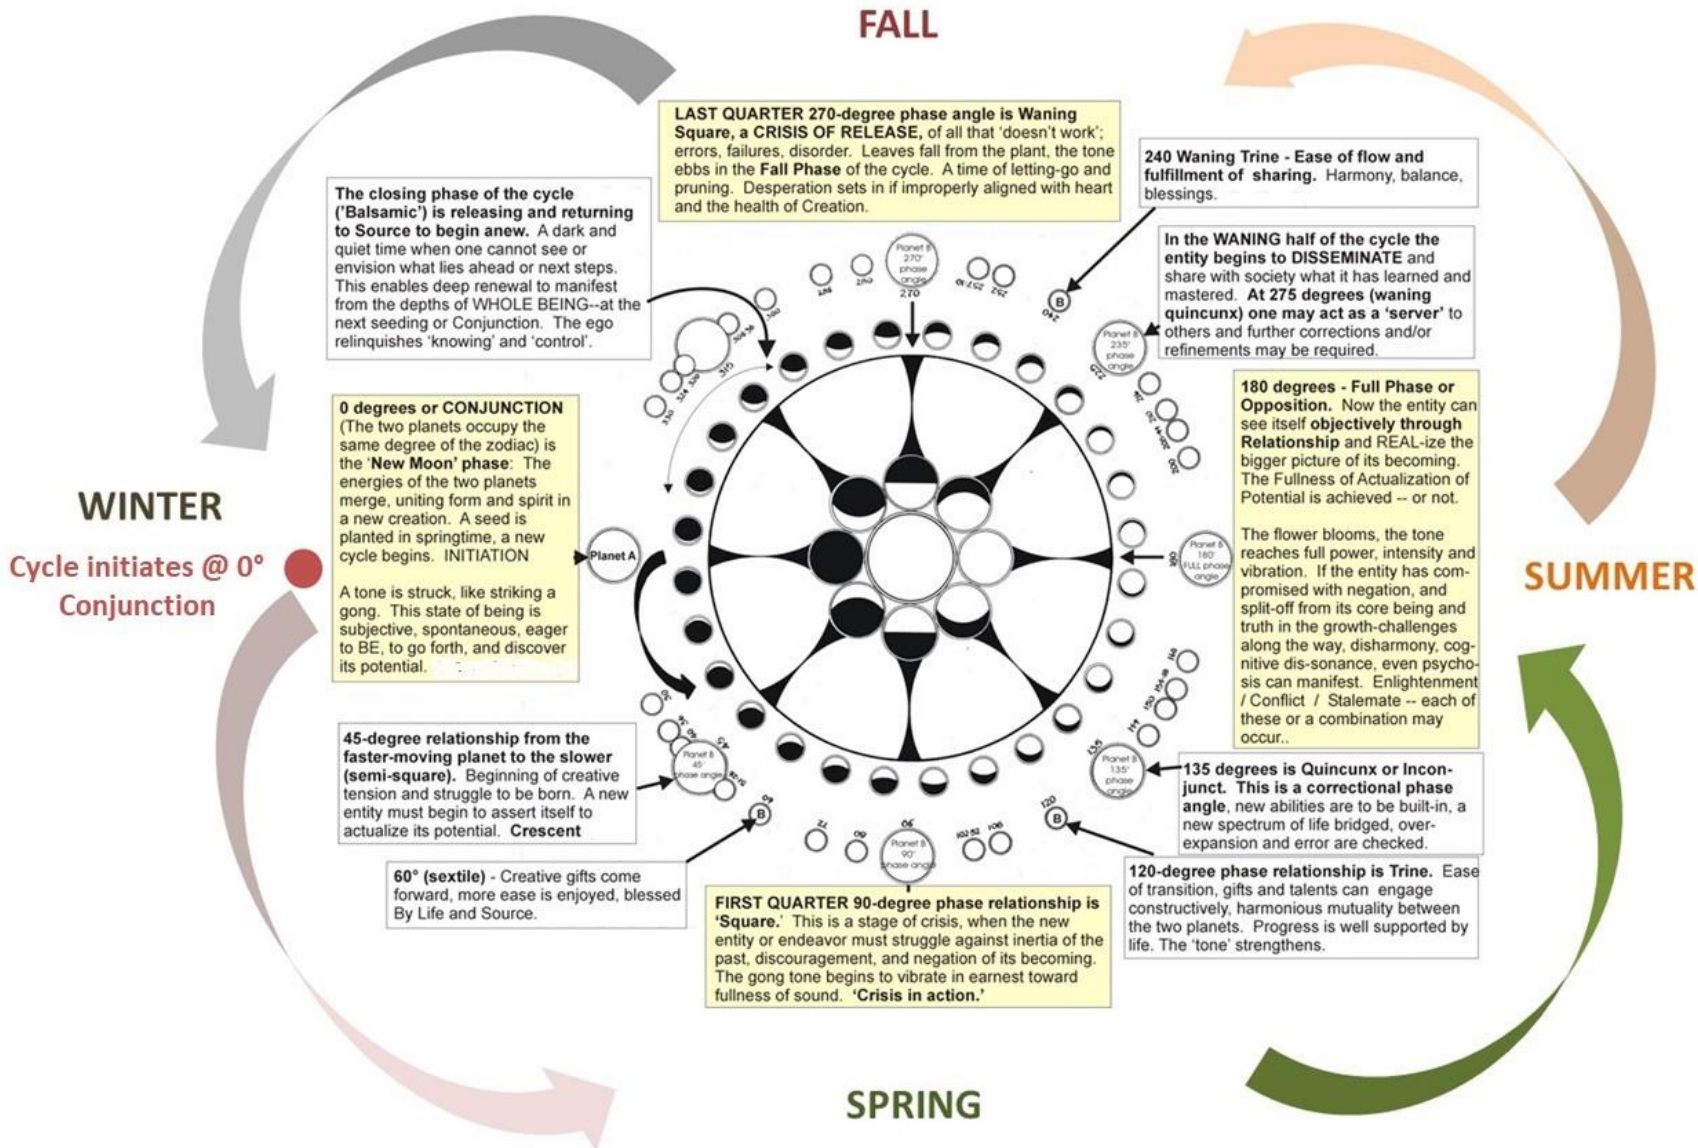

ASPECTS – ANGULAR RELATIONSHIPS

conjunct 0°

square 90°

trine 120°

opposite 180°

PLANETARY PHASE ARCS

Understanding the Synodic Phase Relationships of Every Two Planets (and Moon) To Each Other As Viewed From Earth

ANDRE BARBAULT

2017

2020

EIGHT PAIRS TO RE-SET

Source: HunaVaruna.net, shared freely

BARBAULT CYCLIC INDEX OF GLOBAL CONTRACTION, CRISIS, AND WAR -- 2014 TO 2028

And Total Solar Eclipse Paths Crossing the United States