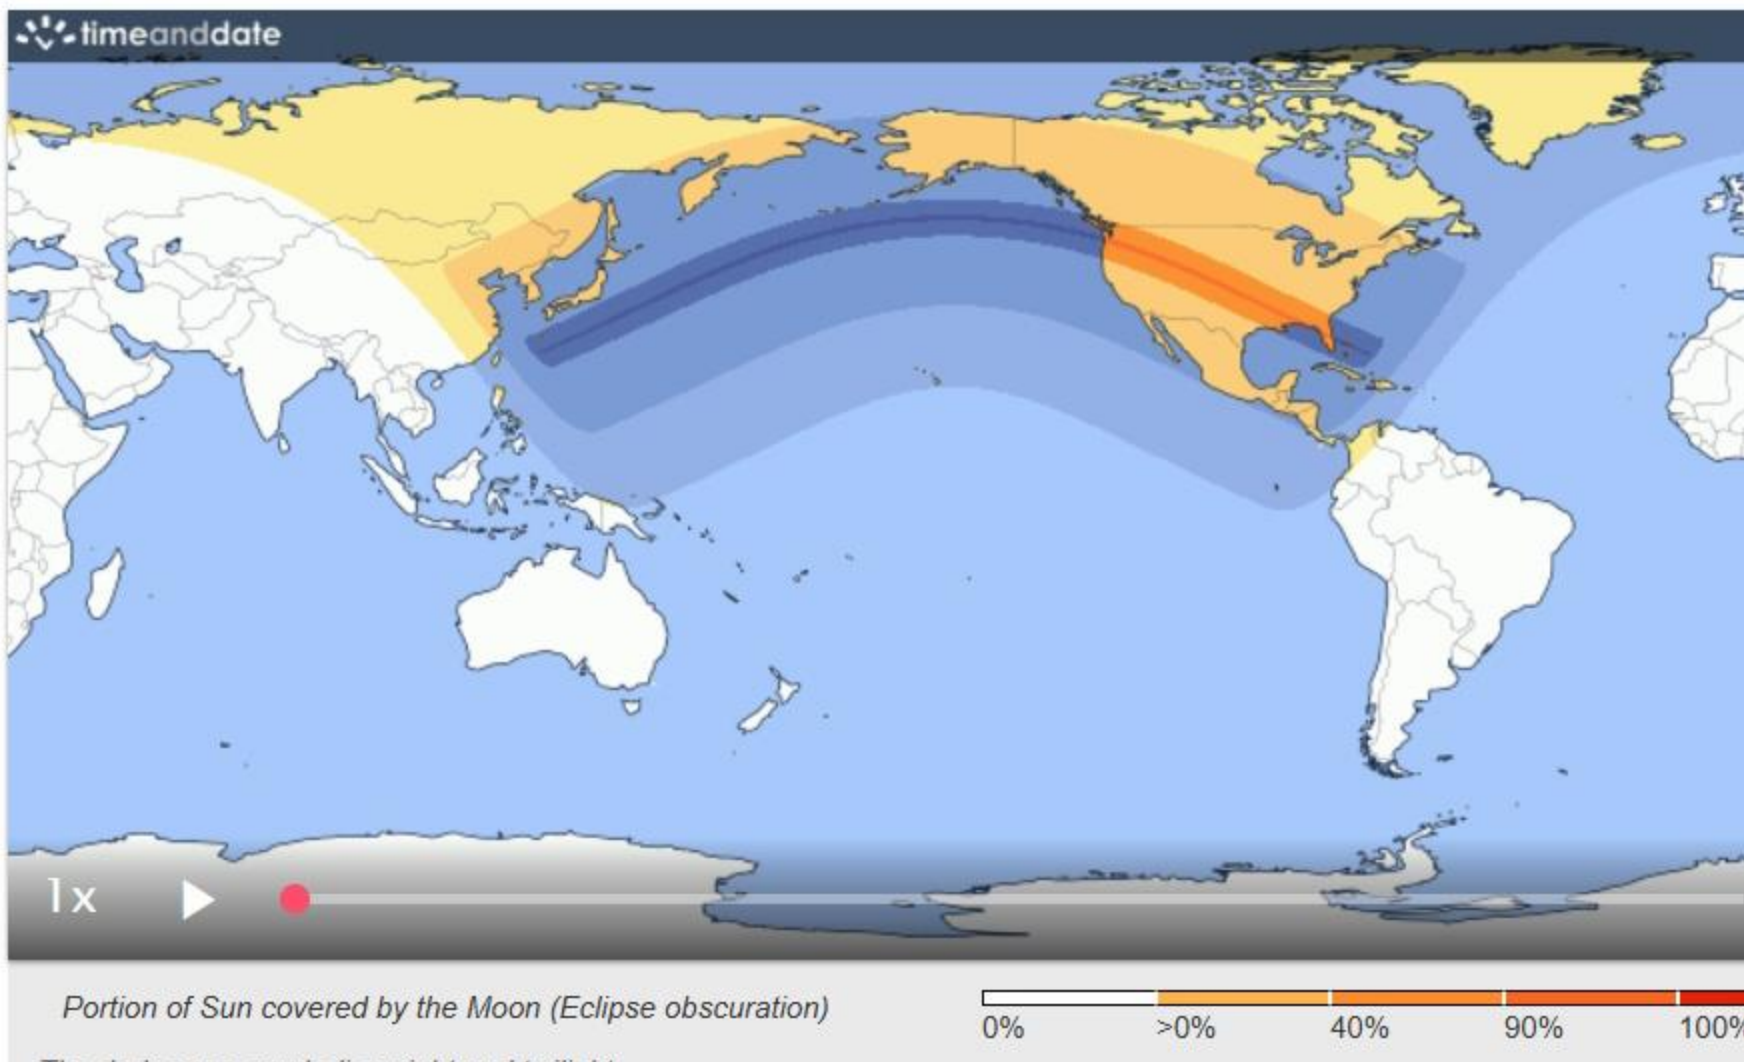

Eclipse Shadow Path

TOTAL SOLAR ECLIPSE JUNE 8, 1918