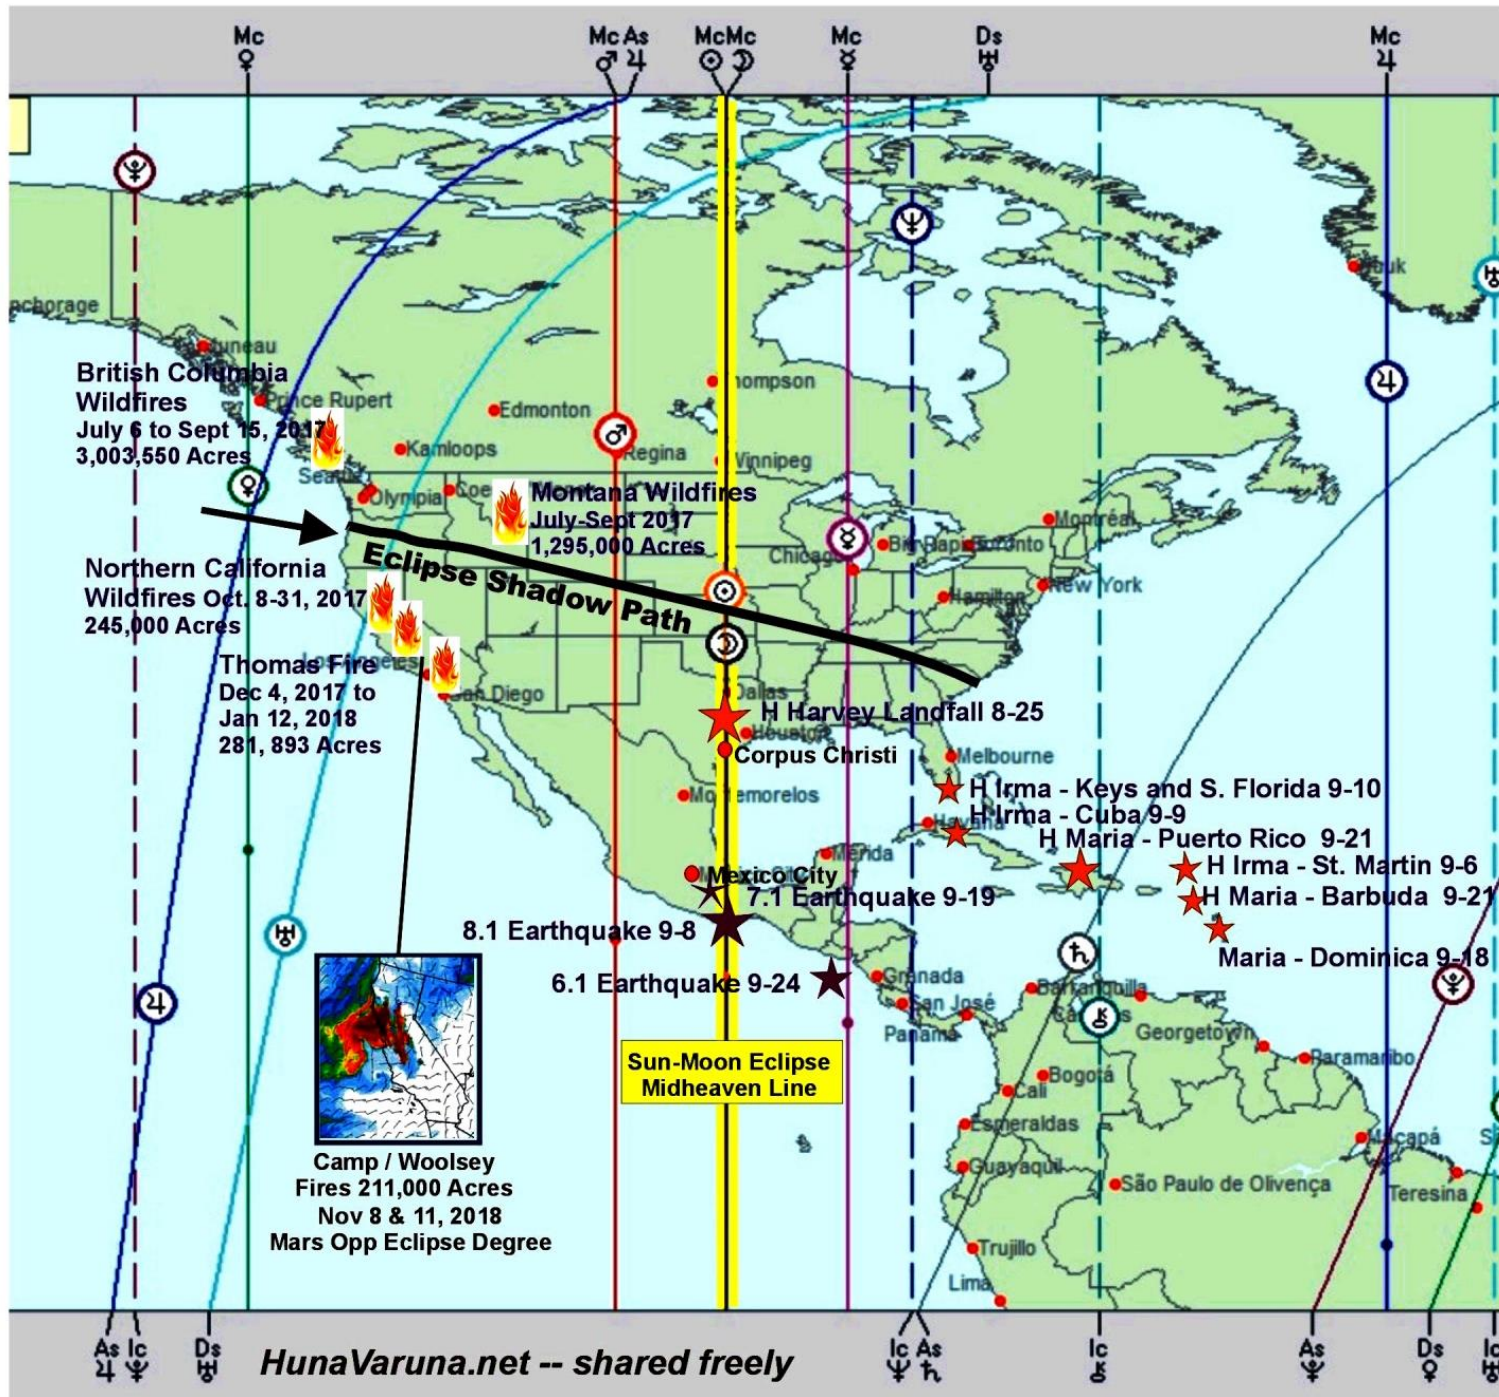

**USA:
MAJOR
HURRI-
CANE,
WILD-
FIRE
AND
SEISMIC
EVENTS
2017-28**