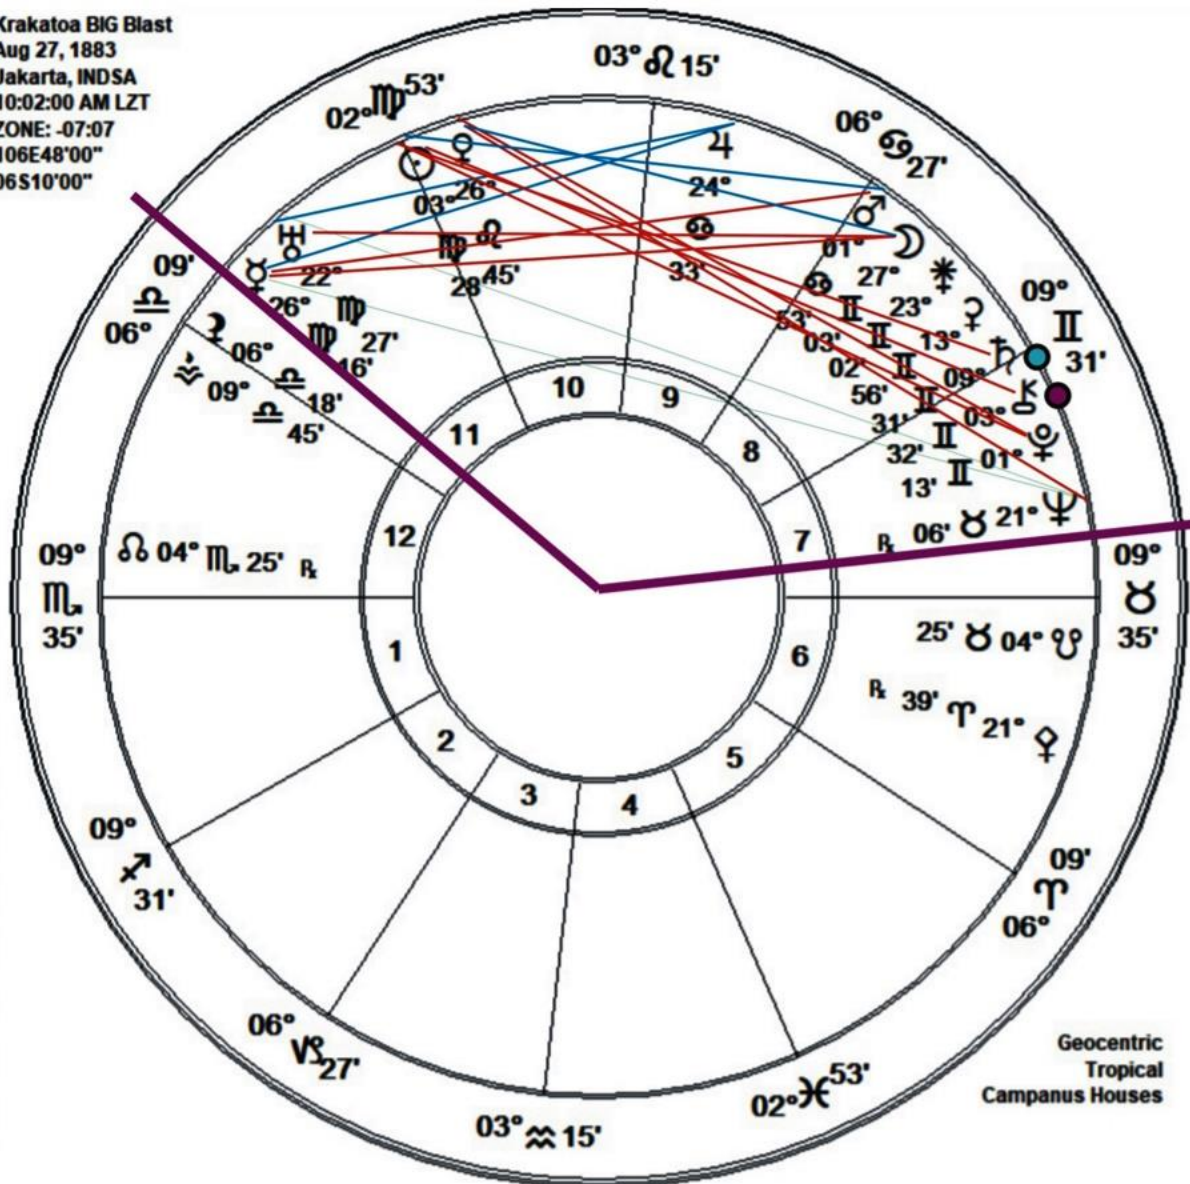

KRAKATOA ERUPTION -- BIGGEST BLAST (August 27, 1883)

Krakatoa BIG Blast
Aug 27, 1883
Jakarta, INDSA
10:02:00 AM LZT
ZONE: -07:07
106E48'00"
06S10'00"

Shattered eardrums
more than 30 miles
away.

Sounded like the roar
of heavy gunfire 3,000
miles away.

Smoke was ejected 50
miles into the air.

Debris ejected @
1,600 mph; 2 x speed
of sound.

Force 10,000 x that of
a hydrogen bomb.

Shockwave traveled
around the world 3-4
times in two days.

Tsunami over 148 feet
tall weighing 600 tons.