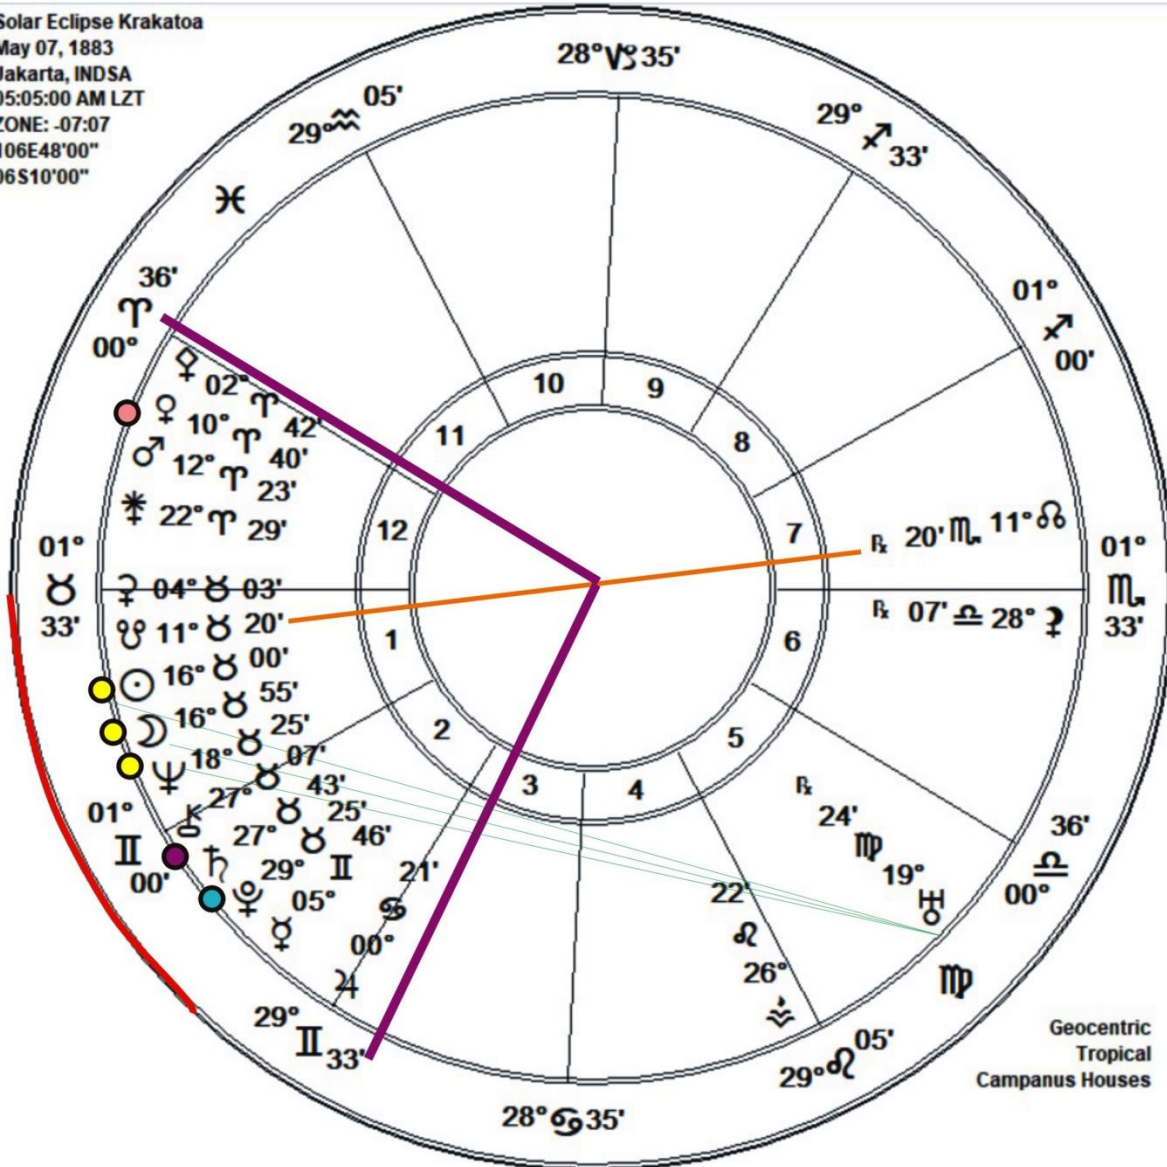

**TOTAL SOUTH NODE SOLAR ECLIPSE
PRECEDING ERUPTION OF KRAKATOA
(May thru October 1883)**

Solar Eclipse Krakatoa
May 07, 1883
Jakarta, INDSA
05:05:00 AM LZT
ZONE: -07:07
106E48'00"
06S10'00"