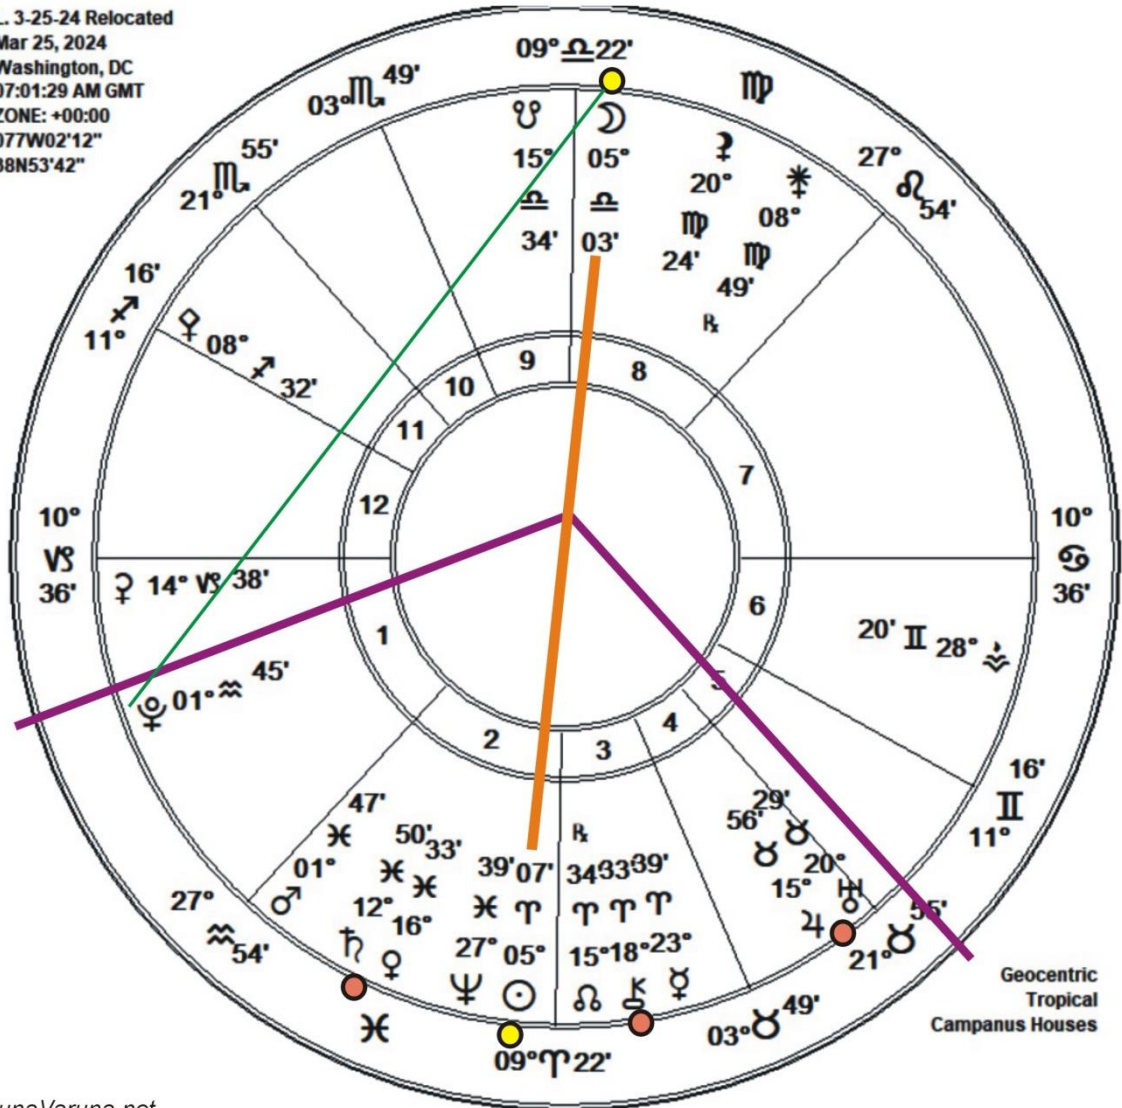

PENUMBRAL LUNAR ECLIPSE
MARCH 25, 2024
5° LIBRA 07'

L. 3-25-24 Relocated
Mar 25, 2024
Washington, DC
07:01:29 AM GMT
ZONE: +00:00
077W02'12"
38N53'42"

Geocentric
Tropical
Campanus Houses