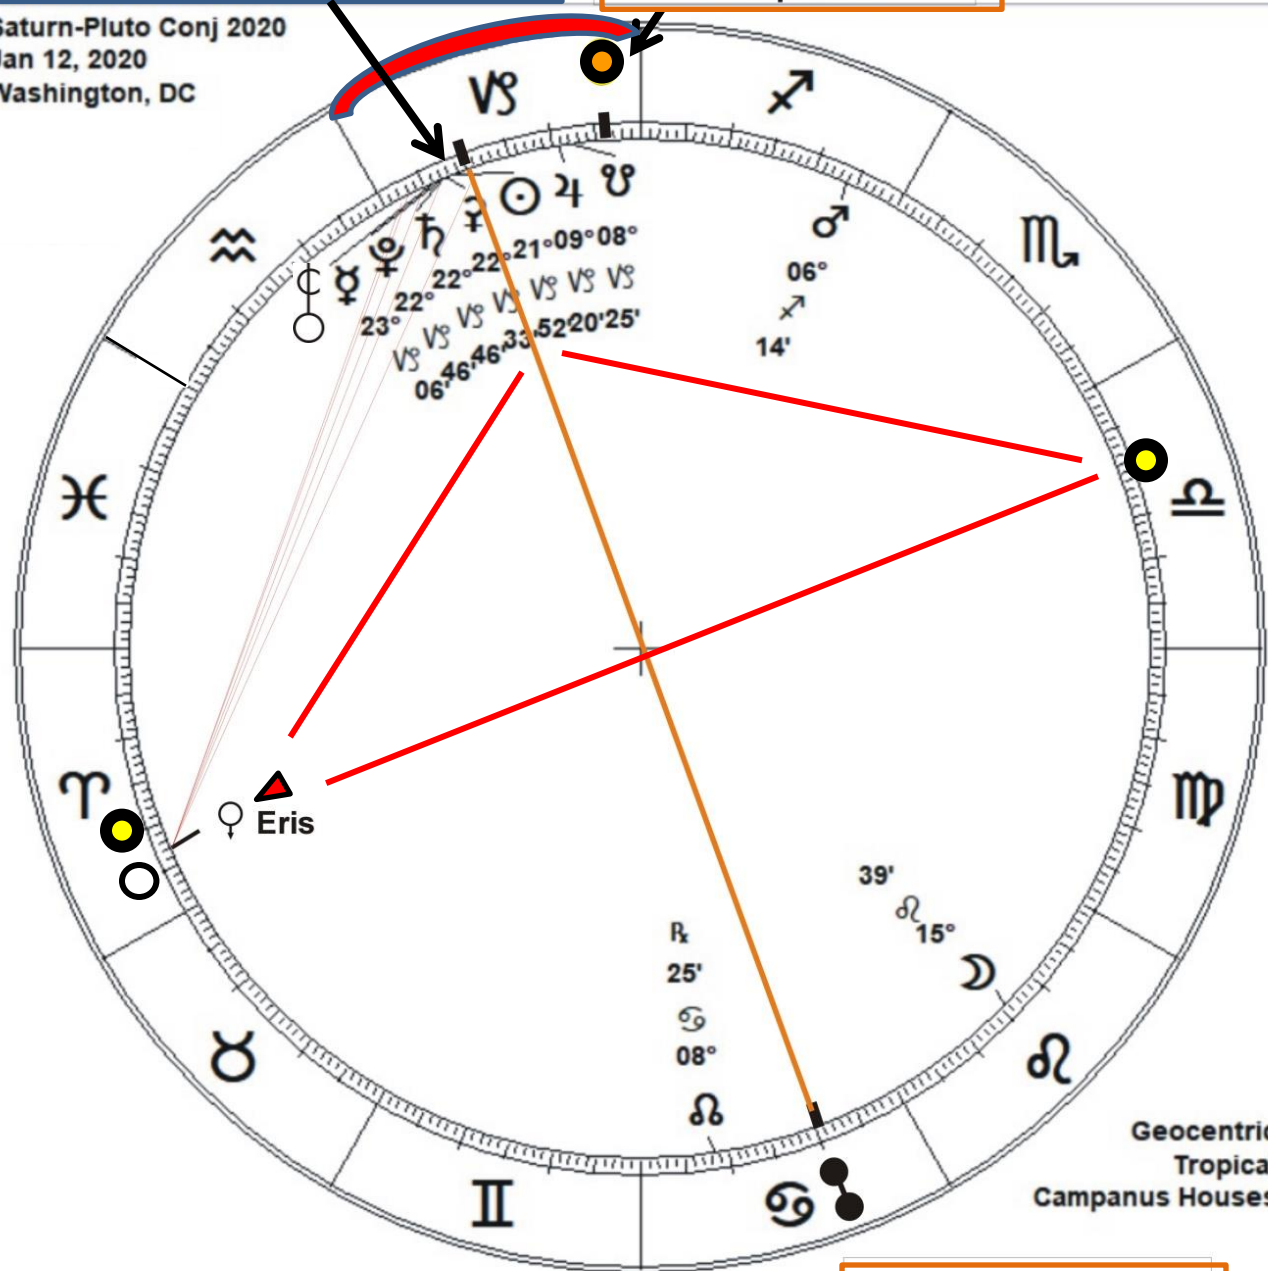

SATURN-PLUTO SYNODIC CYCLE

(About 33 years)

Cold periods historically accompany the flashpoints.

Saturn and Pluto South Nodes 22-24° Capricorn

Solar Eclipse 12-25-19 P
4° Capricorn

SATURN-PLUTO CONJUNCTION JANUARY 12, 2020

Saturn-Pluto Conj 2020
Jan 12, 2020
Washington, DC

Lunar Eclipse 1-10-20 T
20° Cancer

Note:

Sun/Ceres/Saturn/Pluto/Mercury conjunct at PLUTO AND SATURN'S SOUTH NODES. Stress portent for grain and food during the next 33-year cycle **started** January 12, 2020 (til 2053) ; two days after a Total Lunar Eclipse in Cancer.