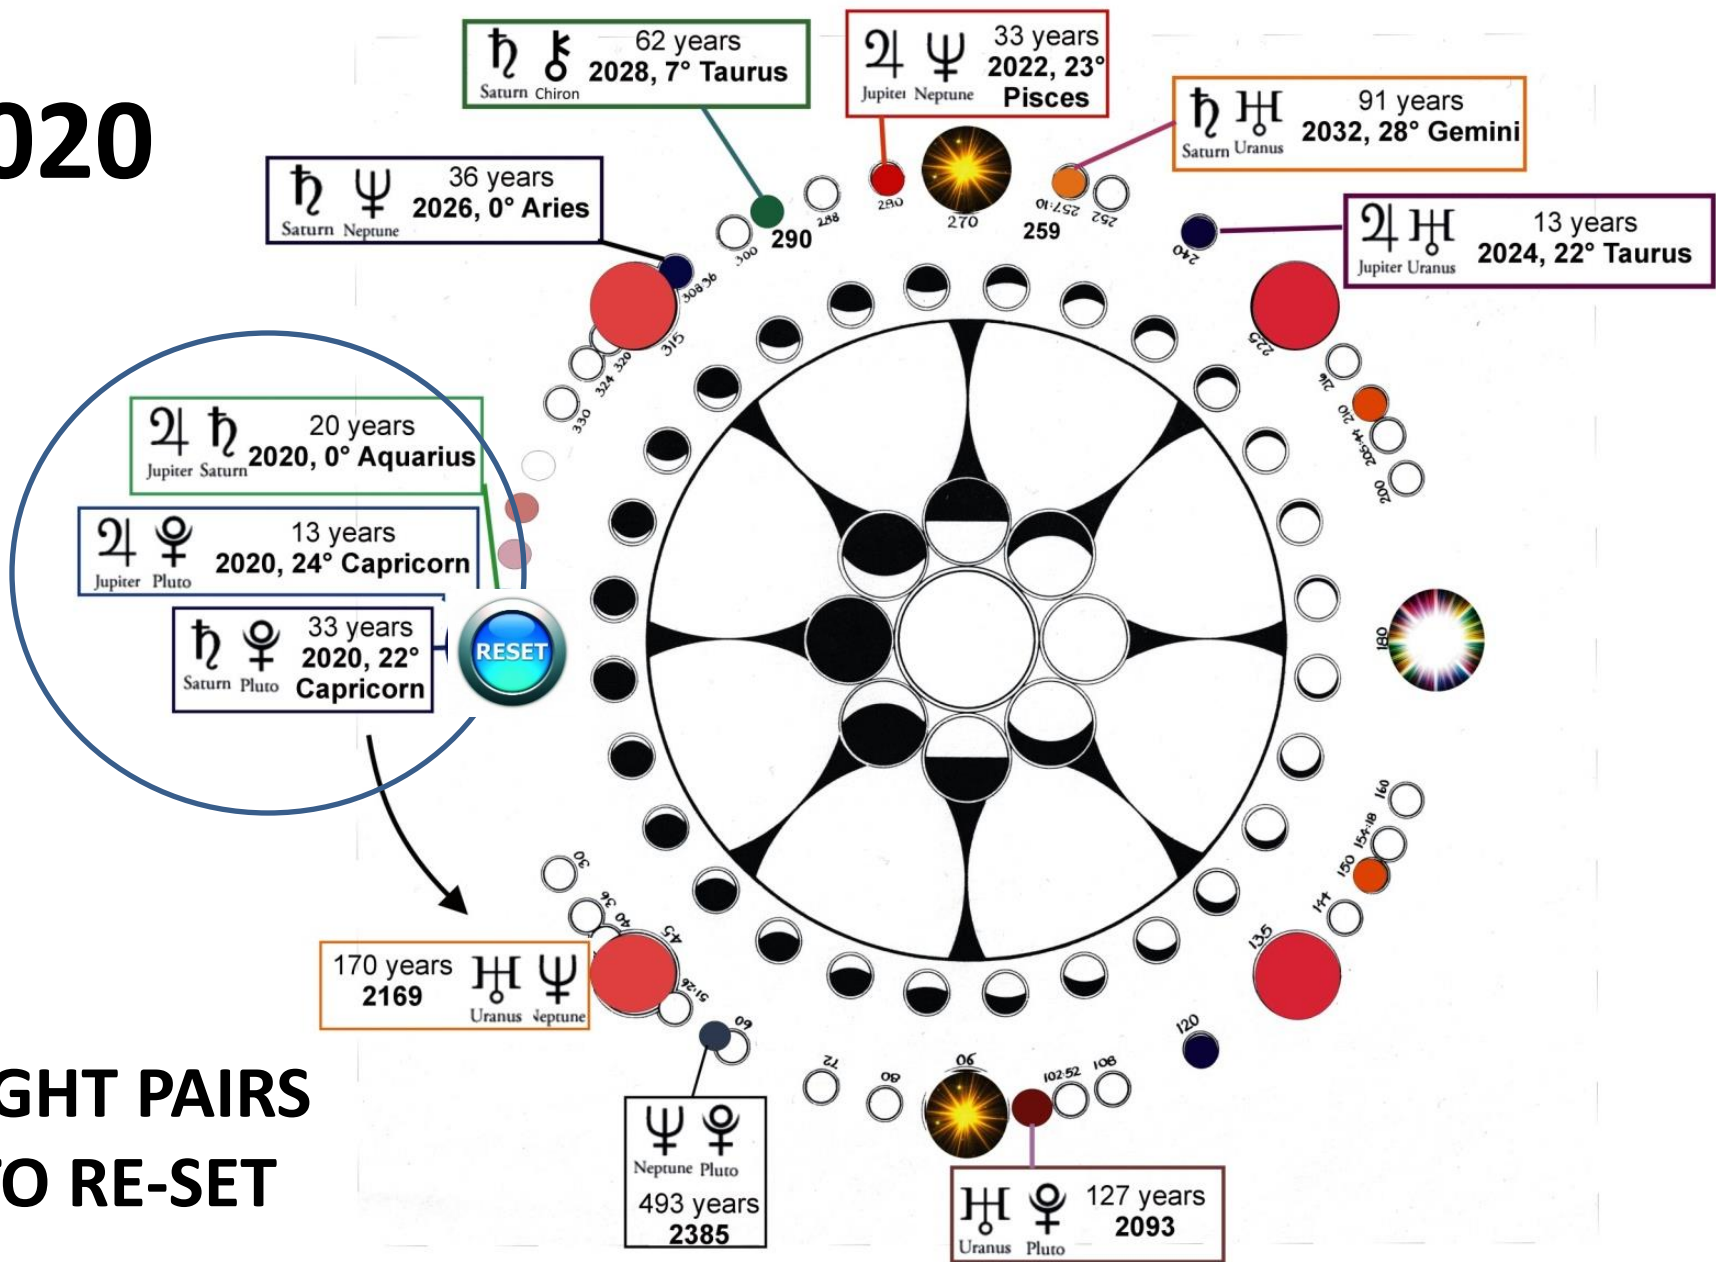

2020

EIGHT PAIRS TO RE-SET

Source: HunaVaruna.net, shared freely