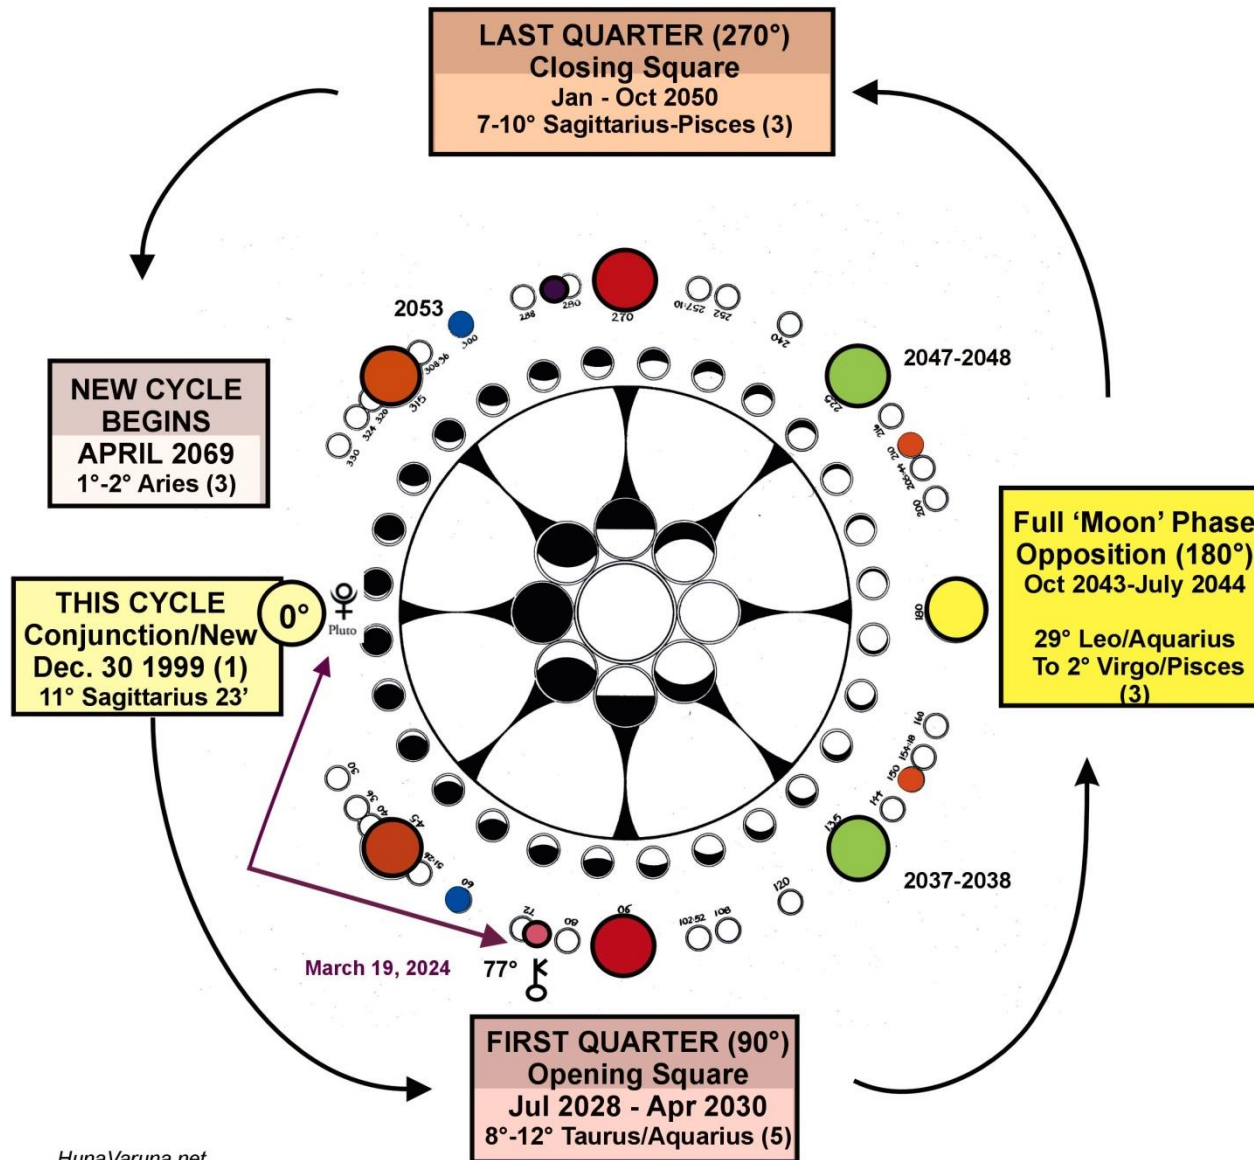

Illustration: Brainwave Synchronization Before & After

MAX

MIN

CHIRON AND PLUTO

CURRENT CHIRON-PLUTO SYNODIC CYCLE 1999 to 2069 (56-70 years)

♄ ♇
Chiron Pluto

CHIRON-PLUTO SYNODIC CYCLE

68-70 YEARS