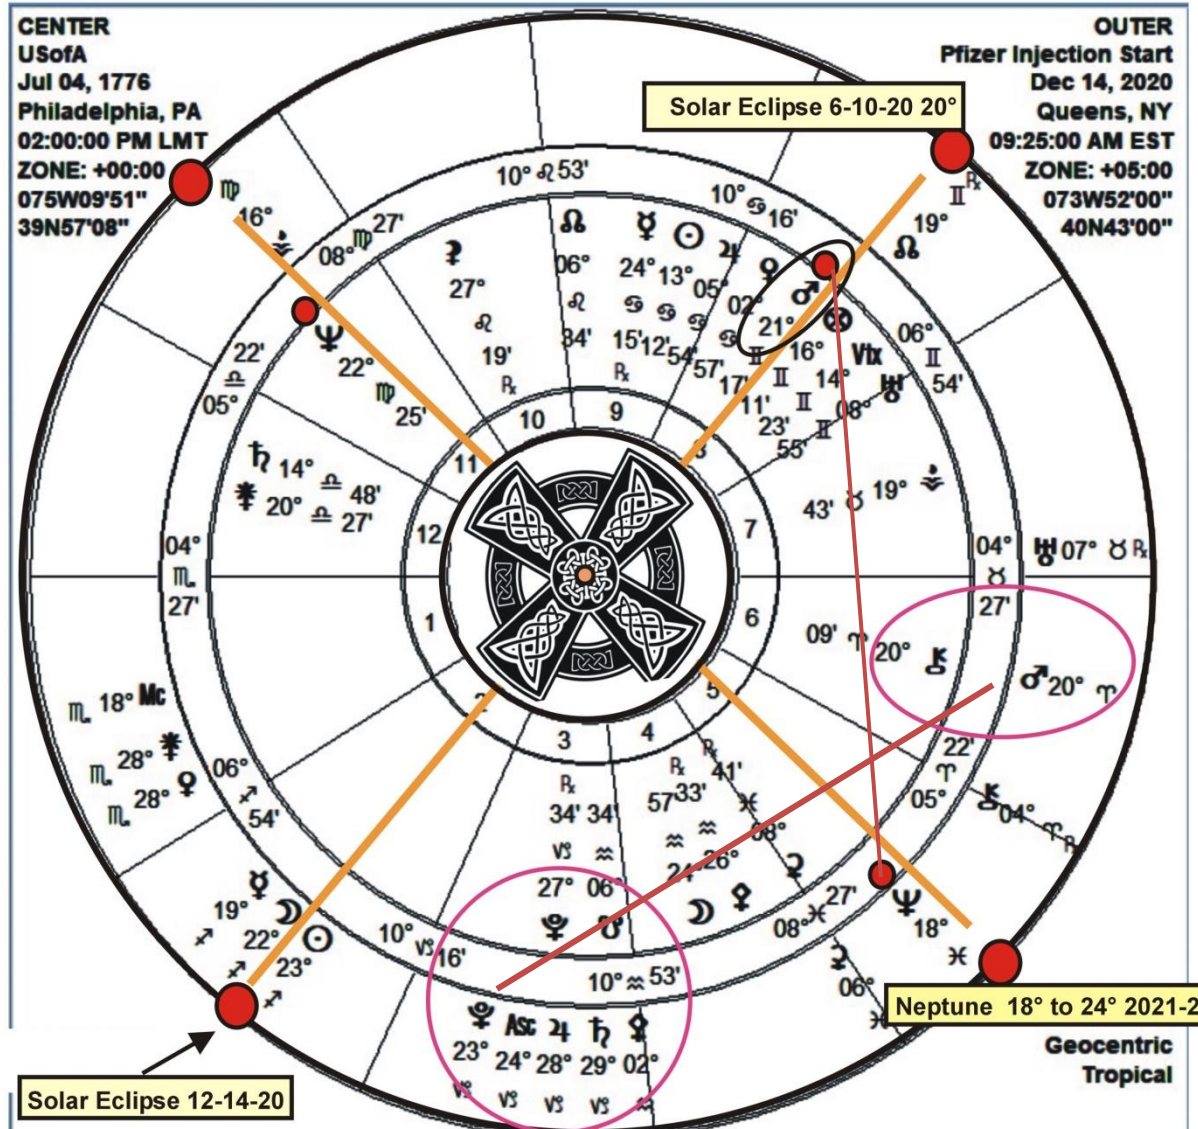

Note: U.S. Chiron activated by Mars' exact conjunction square to transiting and US Natal Pluto, when the first Pfizer injection took place on the Solar Eclipse of December 14, 2020 in New York.

Sixth House: Health and health care, hygiene, small animals, employment, working relationships, service and order.

**USA CHART (7-4-76, 2:00 pm) INNER WHEEL
PFIZER USA INJECTIONS START, OUTER WHEEL
(And Mutable Grand Cross Passage illustrated)**