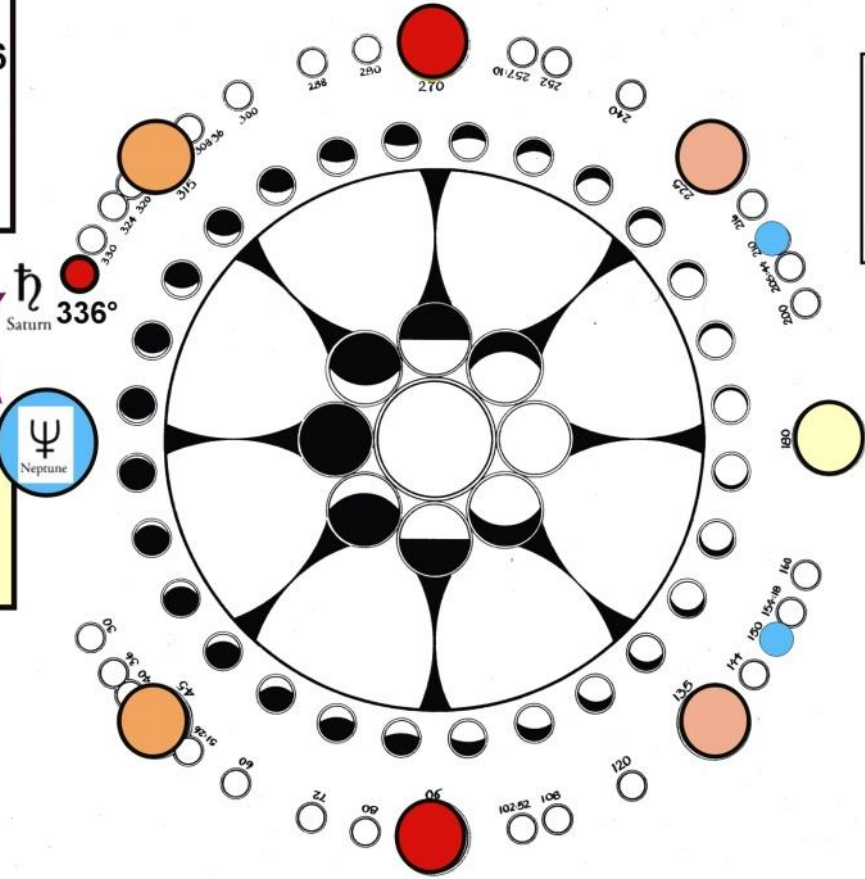

Saturn Neptune

SATURN-NEPTUNE SYNODIC CYCLE

1989-2026

Avg. 36 years

NEW CYCLE BEGINS IN 2026
0° Aries 45"
World Point
Feb 20, 2026

March 20, 2023

NEW PHASE (0°) Conjunction
1989-1990
10-12° Capricorn

LAST QUARTER (270°) Closing Square
2015-16
7°-10° Sagittarius/Pisces

Quincunx (210°)
2009-2010
Correctional/ Reorganizational Opportunity
24-28° Virgo/Aquarius

'FULL MOON' PHASE Opposition
2006-2007
18-20° Aquarius/Leo

Quincunx (150°)
2003-2004
Correctional Opportunity
10-15° Cancer/Aquarius

FIRST QUARTER (90°) Opening Square
1998-1999
29° Aries - 4° Taurus/ Capricorn-Aquarius