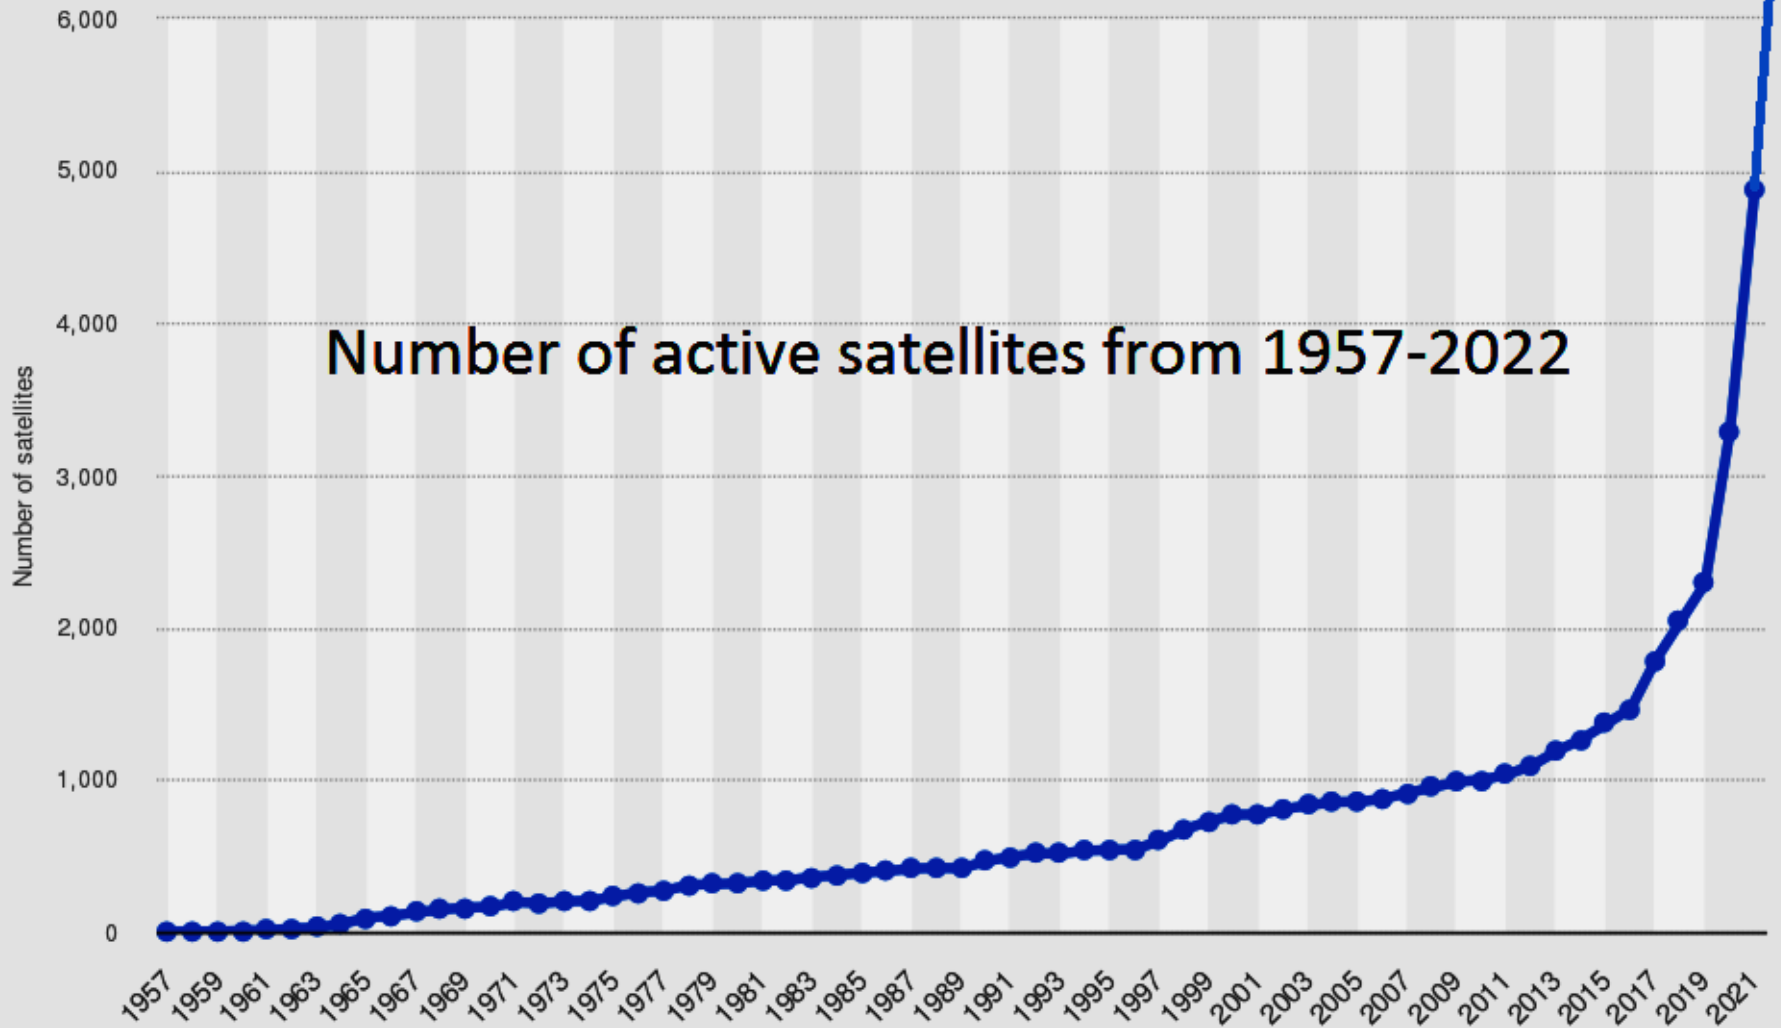

> 7,000 IN DECEMBER 2022