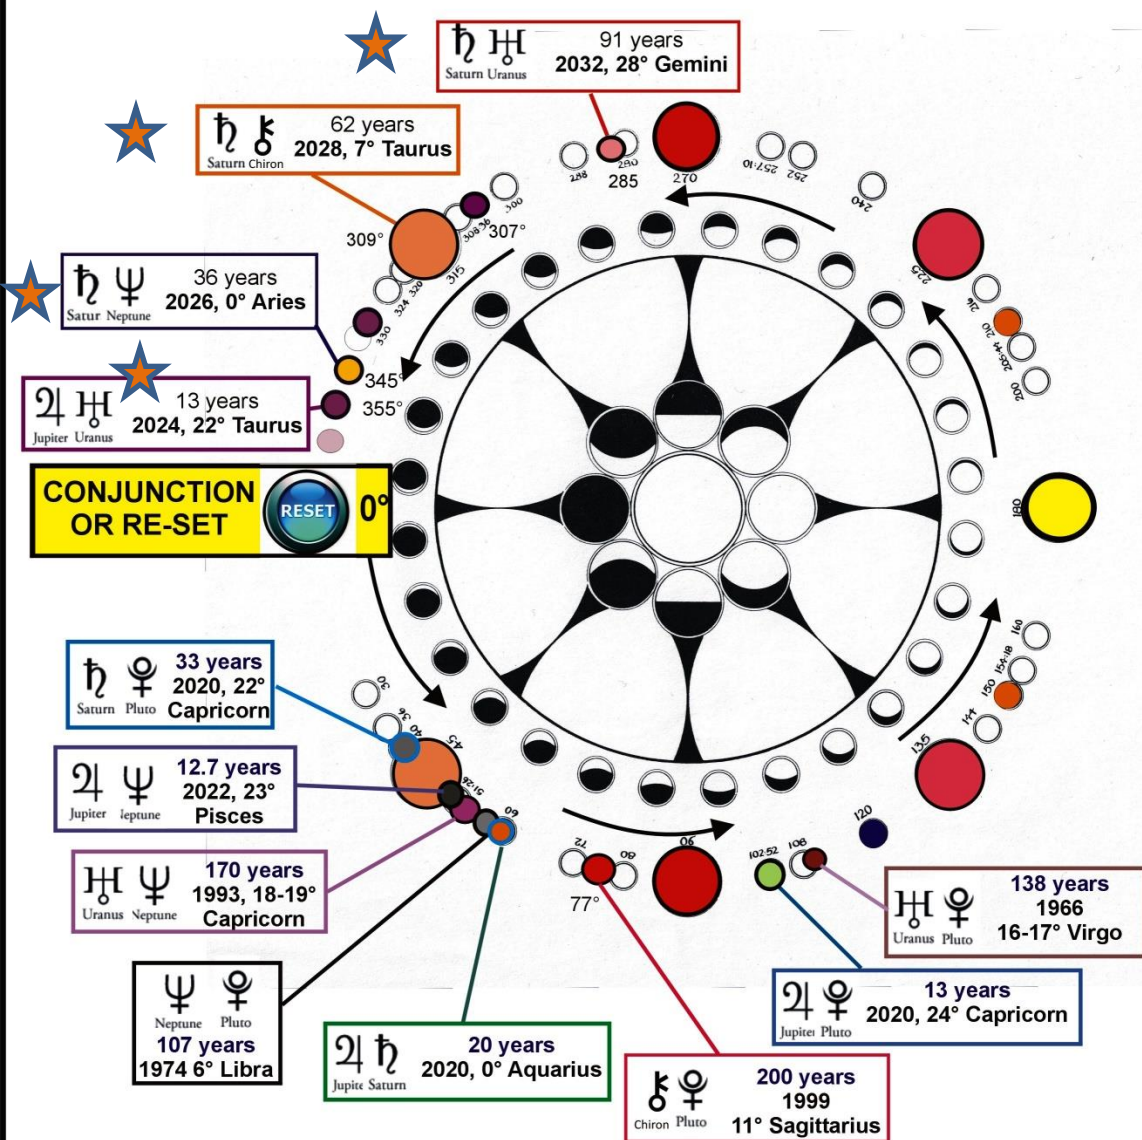

OUTER PLANET PAIRS SYNODIC PHASE RELATIONSHIPS MARCH 19, 2024

Turning The Age

2024 - YET TO RESET

- Jupiter-Uranus, April 2024
- Saturn-Neptune, 2026
- Saturn-Chiron, 2028
- Saturn-Uranus, 2032
- Chiron-Pluto, 2069