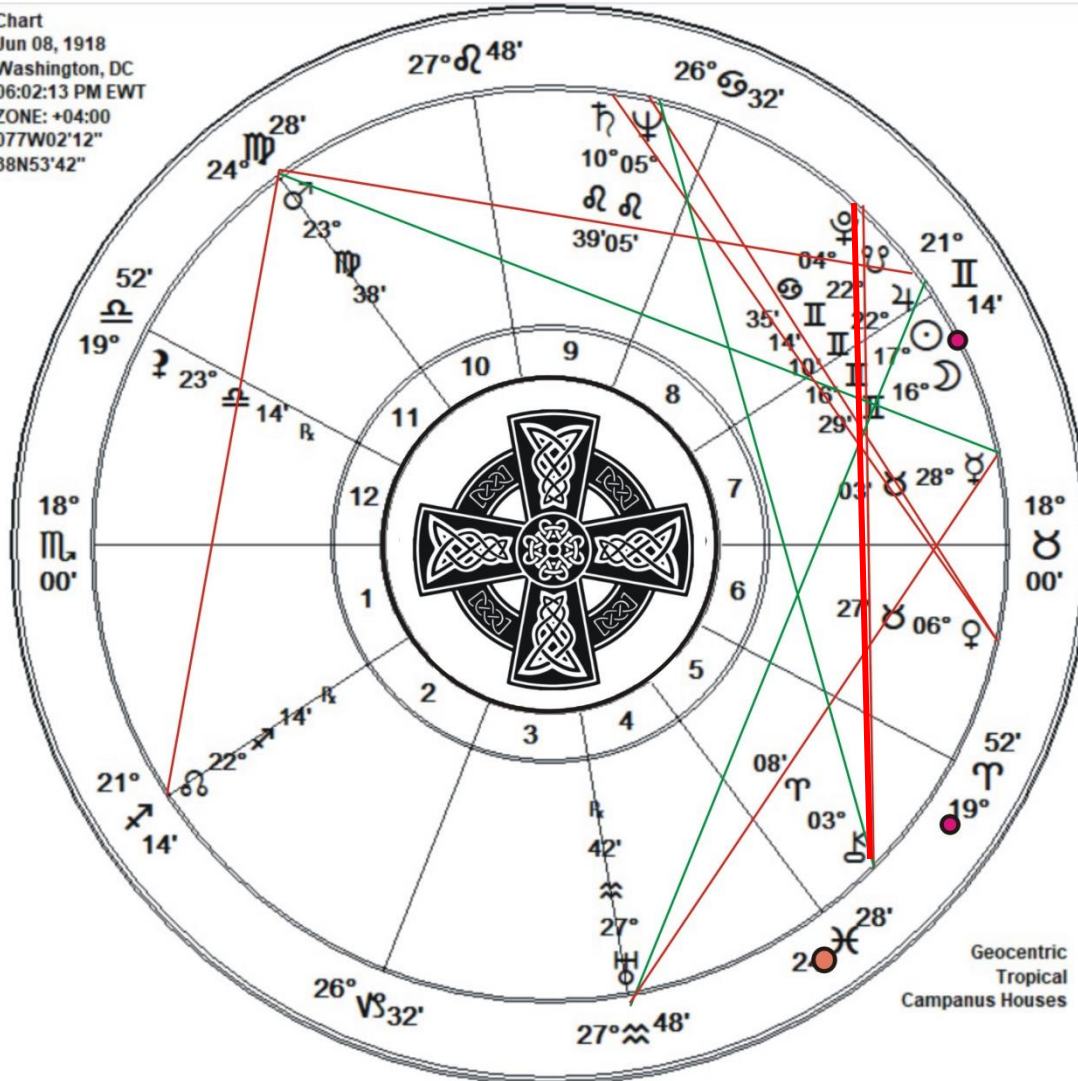

TOTAL SOLAR ECLIPSE -- JUNE 6, 1918
GREAT FLU EPIDEMIC
First wave was mild, SECOND WAVE started in August 1918
And It Burgeoned From There
(25 Million to 100 Million Deaths Worldwide, Est.)

Chart
Jun 08, 1918
Washington, DC
06:02:13 PM EWT
ZONE: +04:00
077W02'12"
38N53'42"

"Spanish" Flu Epidemic
Second Wave August
TSE 6/8/1918
126 42172 1864
5
2 17° Gemini
1
1
1
0.04658
1
1
Woodrow Wilson No
1
2m 22s 14 01 4
1
18