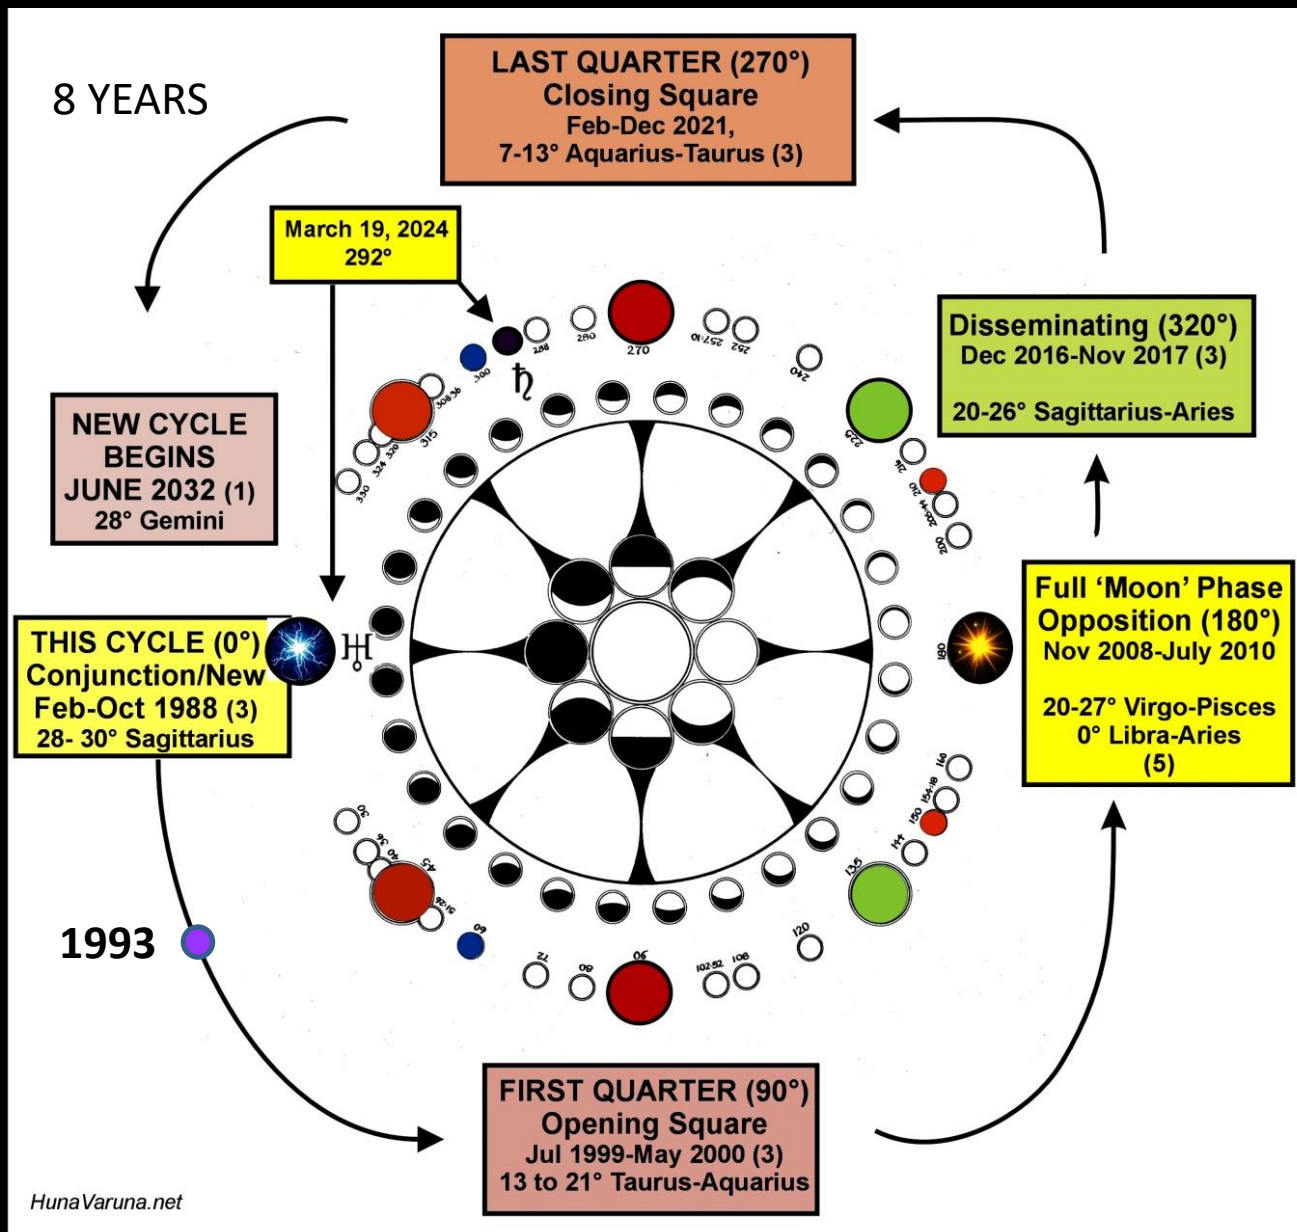

SATURN-URANUS SYNODIC CYCLE – 1988 to 2032