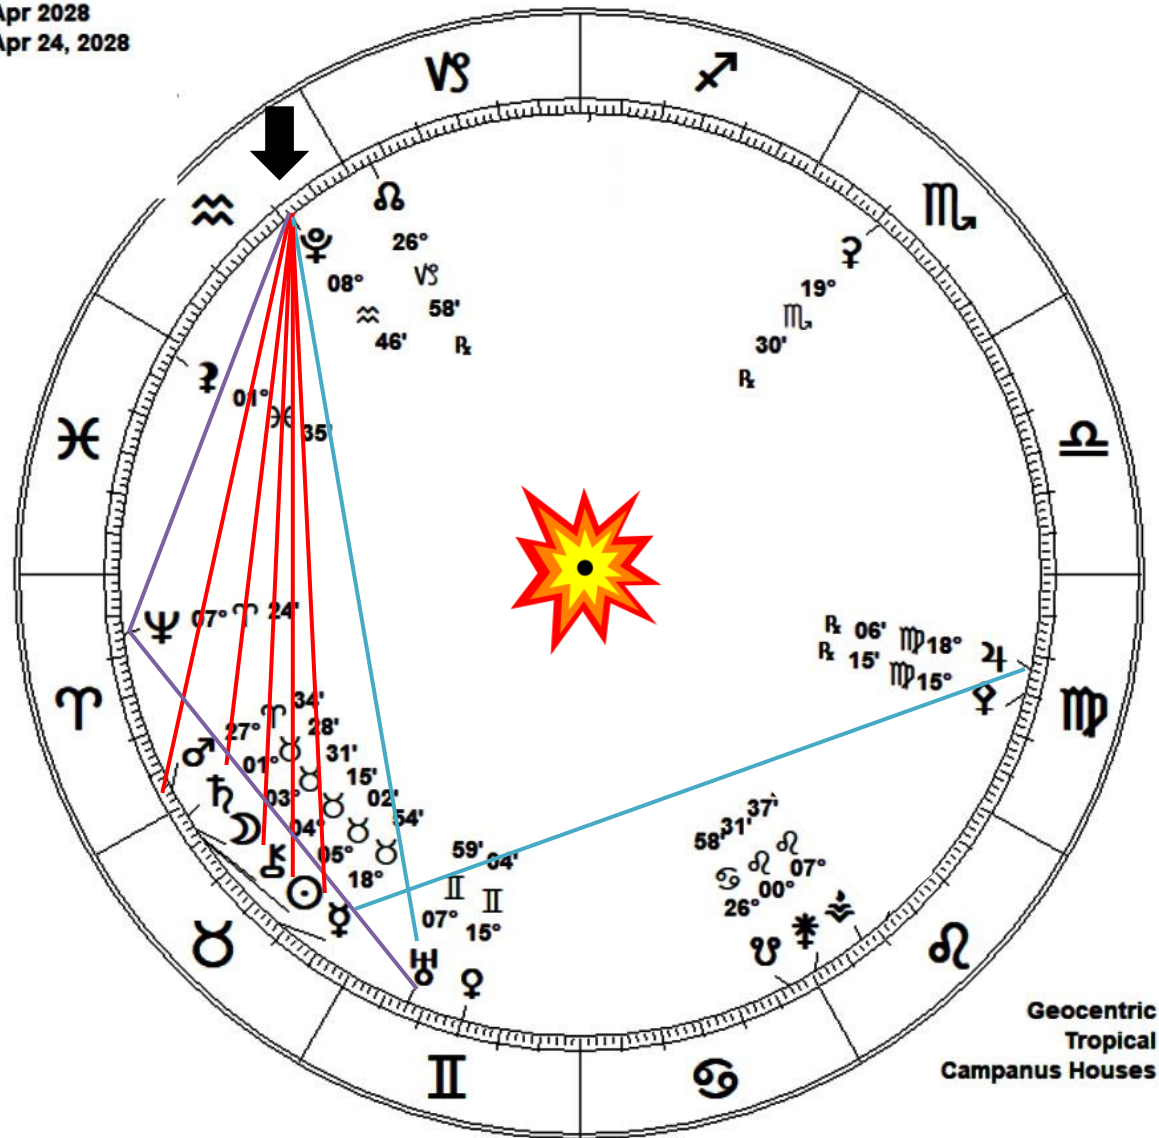

**SATURN-CHIRON
CONJ/SQUARE N&T
PLUTO – 2028-29**

Apr 2028
Apr 24, 2028

Pluto is at the Base Point of the U.S. Chart in April 2028.

**SATURNIAN-CHRONIC SELF-DESTRUCTION IN
WARS AGAINST THE NATURAL WORLD**