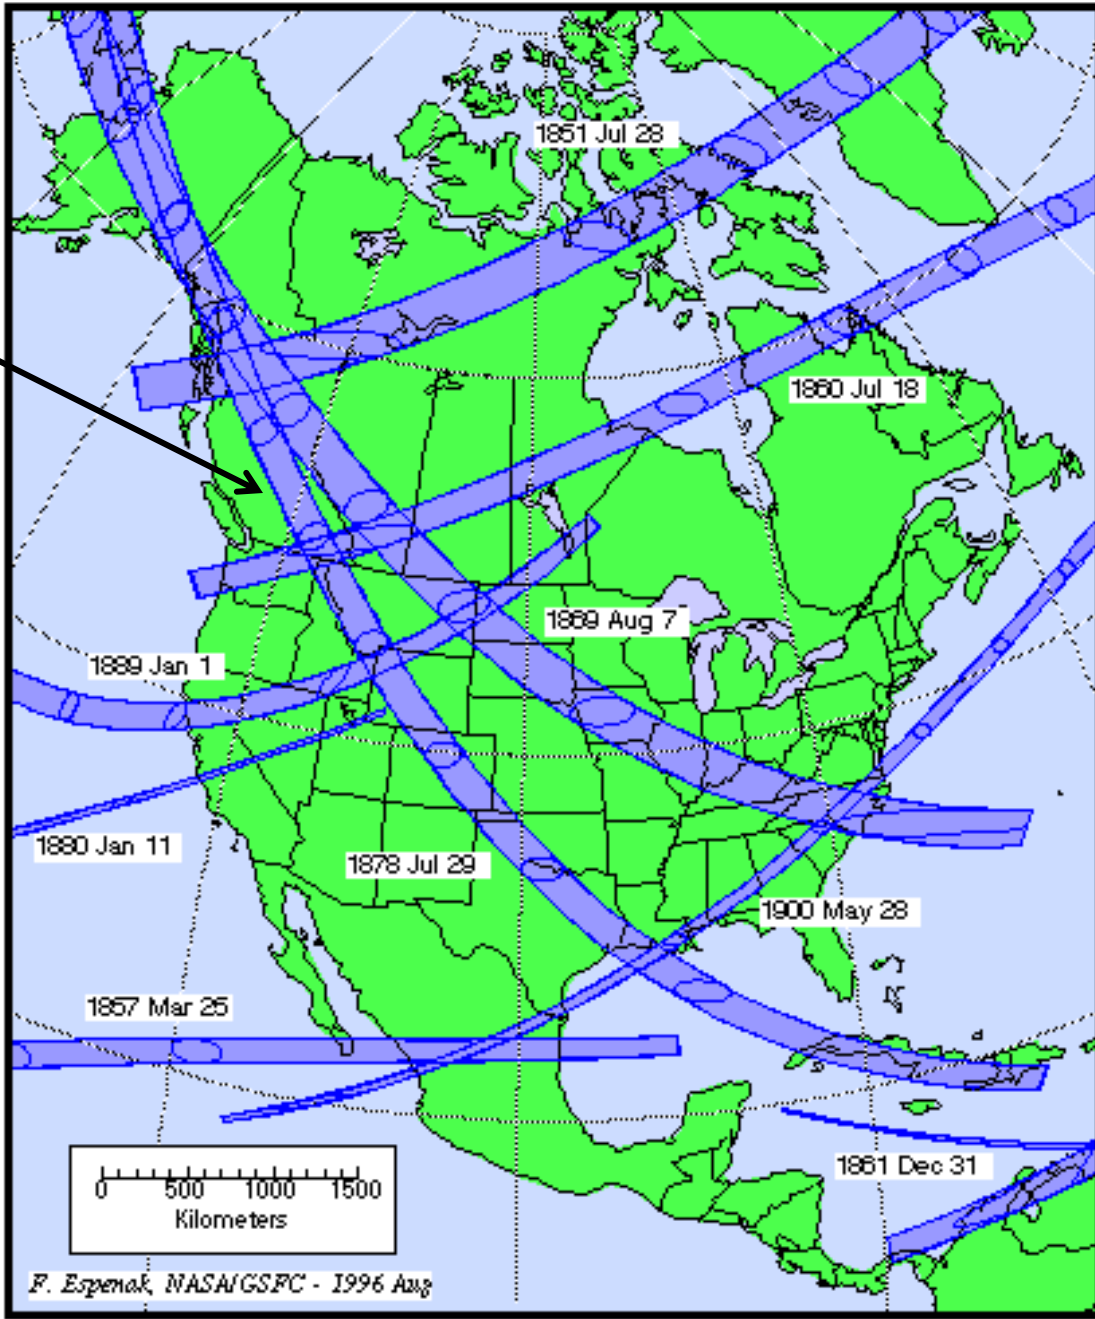

The Prophet Eliyahu Moves On
(doesn't even leave a body)

ECLIPSES

SOLAR ECLIPSE

Total Solar Eclipses: 1851 - 1900

1878

20TH CENTURY TOTAL ECLIPSE PATHS CROSSING THE U.S.

1918

TOTAL
SOLAR
ECLIPSES
20TH
CENTURY