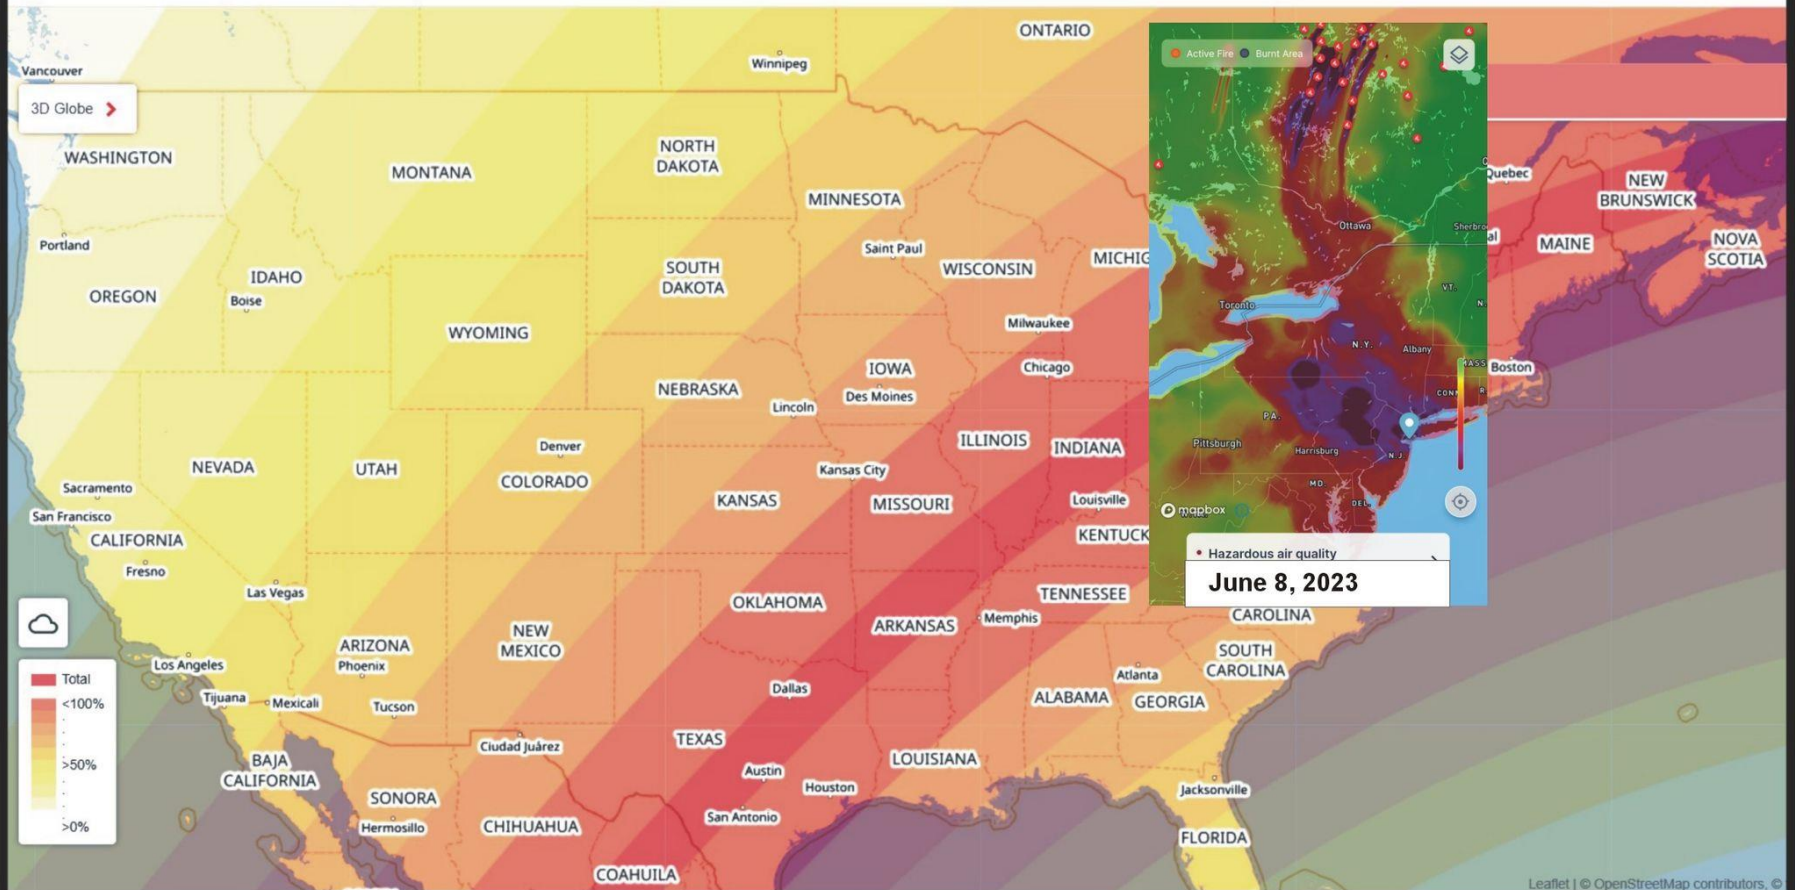

TOTAL SOLAR ECLIPSE 4-8-24

TOTAL SOLAR ECLIPSE - APRIL 8, 2024, SHADOW PATH USA

- East Palestine, OH - Toxic Train Wreck Contamination, Feb. 3, 2023
- Bedford, OH - Metals Factory Explosion, Feb. 20, 2023
- Buffalo, NY - Epic Snow, 36.6" Snow; 81" in Hamburg, Nov. 17-20, 2022
- Buffalo, NY - "Blizzard of the Century" 51.9" Snow in Buffalo Dec. 23, 2022
- Richmond, VA - Recycling Plant Fire - Apr. 11, 2023
- Dense, toxic smoke from Canadian Fires - Jun. 7, 2023