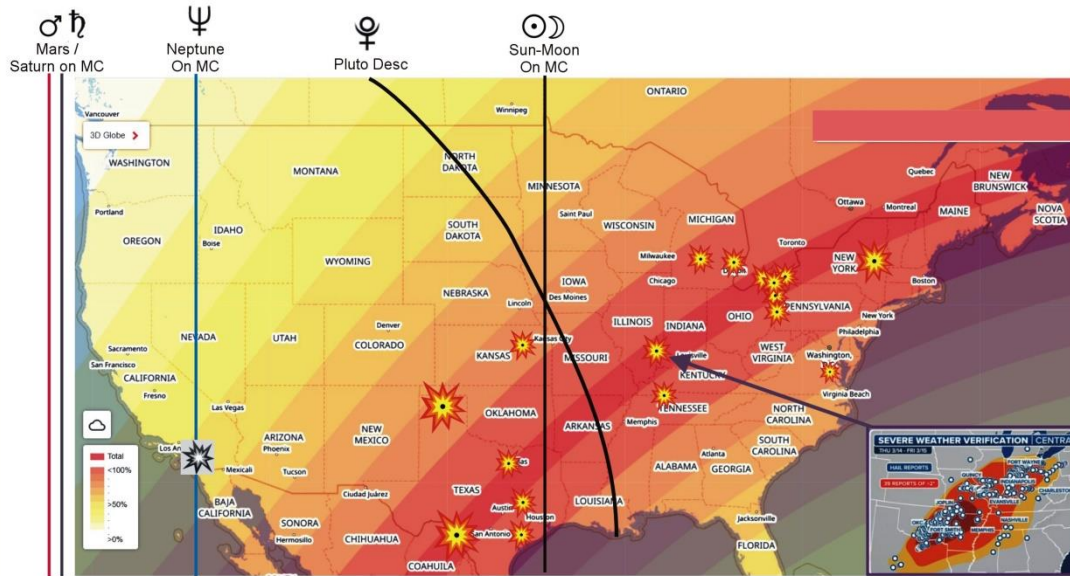

TOTAL SOLAR ECLIPSE - APRIL 8, 2024, SHADOW PATH USA

Aries/Libra Polarity - Fires, Explosions, Large Accidents, Weather and Extra-Normal Seismic and Problematic Events

- Buffalo, NY - Epic Snow, 36.6" Snow; 81" in Hamburg, Nov. 17-20, 2022
- Buffalo, NY - "Blizzard of the Century" 51.9" Snow in Buffalo Dec. 23, 2022
- East Palestine, OH - Toxic Train Wreck Contamination, Feb. 3, 2023
- Bedford, OH - Metals Factory Explosion, Feb. 20, 2023
- Richmond, VA - Recycling Plant Fire - Apr. 11, 2023
- Dense, toxic smoke from Canadian Fires - Jun. 7, 2023
- Brunot Island Duquesne Light Reactor Catastrophic Failure - Jul. 24, 2023
- Tornadoes/Storms hit Tennessee 12-9-23
- Port of Victoria - 300 Barrels of Crude Oil, Diesel and Hydrogen Sulfide Spilled 1-3-24
- Novelty, OH - Truck carrying 5,000 gallons of Class 9 Hazardous Material from East Palestine crashed spilling 200 gallons of diesel fuel and taking down 'multiple power lines' 1-3-24
- Fort Worth, TX - Hotel Building Explosion 1-8-24
- Feather Crest Farms Fire - Bryan, TX 1-29-24
- Eagle Pass/Shelby Park, TX -- Illegal Immigrants Entrance Area Standoff by State of Texas backed by 25 states (Large map marker)
- Texas Panhandle Fires: 1,000,000+ acres burned, end-February 2024 (Large map marker)
- Clinton Township, MI - Explosions and fire from butane, nitrous oxide, lighter fluid, and vape pens 1-4-24
- Epic Hail in Waubensee, Fort Riley, Junction City, Kansas. 3-13-24
- Sewage Crisis at Tijuana River and Pacific Ocean, CA
- Pfizer spills 1,000+ gallons of methylene chloride into Kalamazoo River 3-12-24
- Storms, tornadoes w/one E3, multi-states 3-14-24.