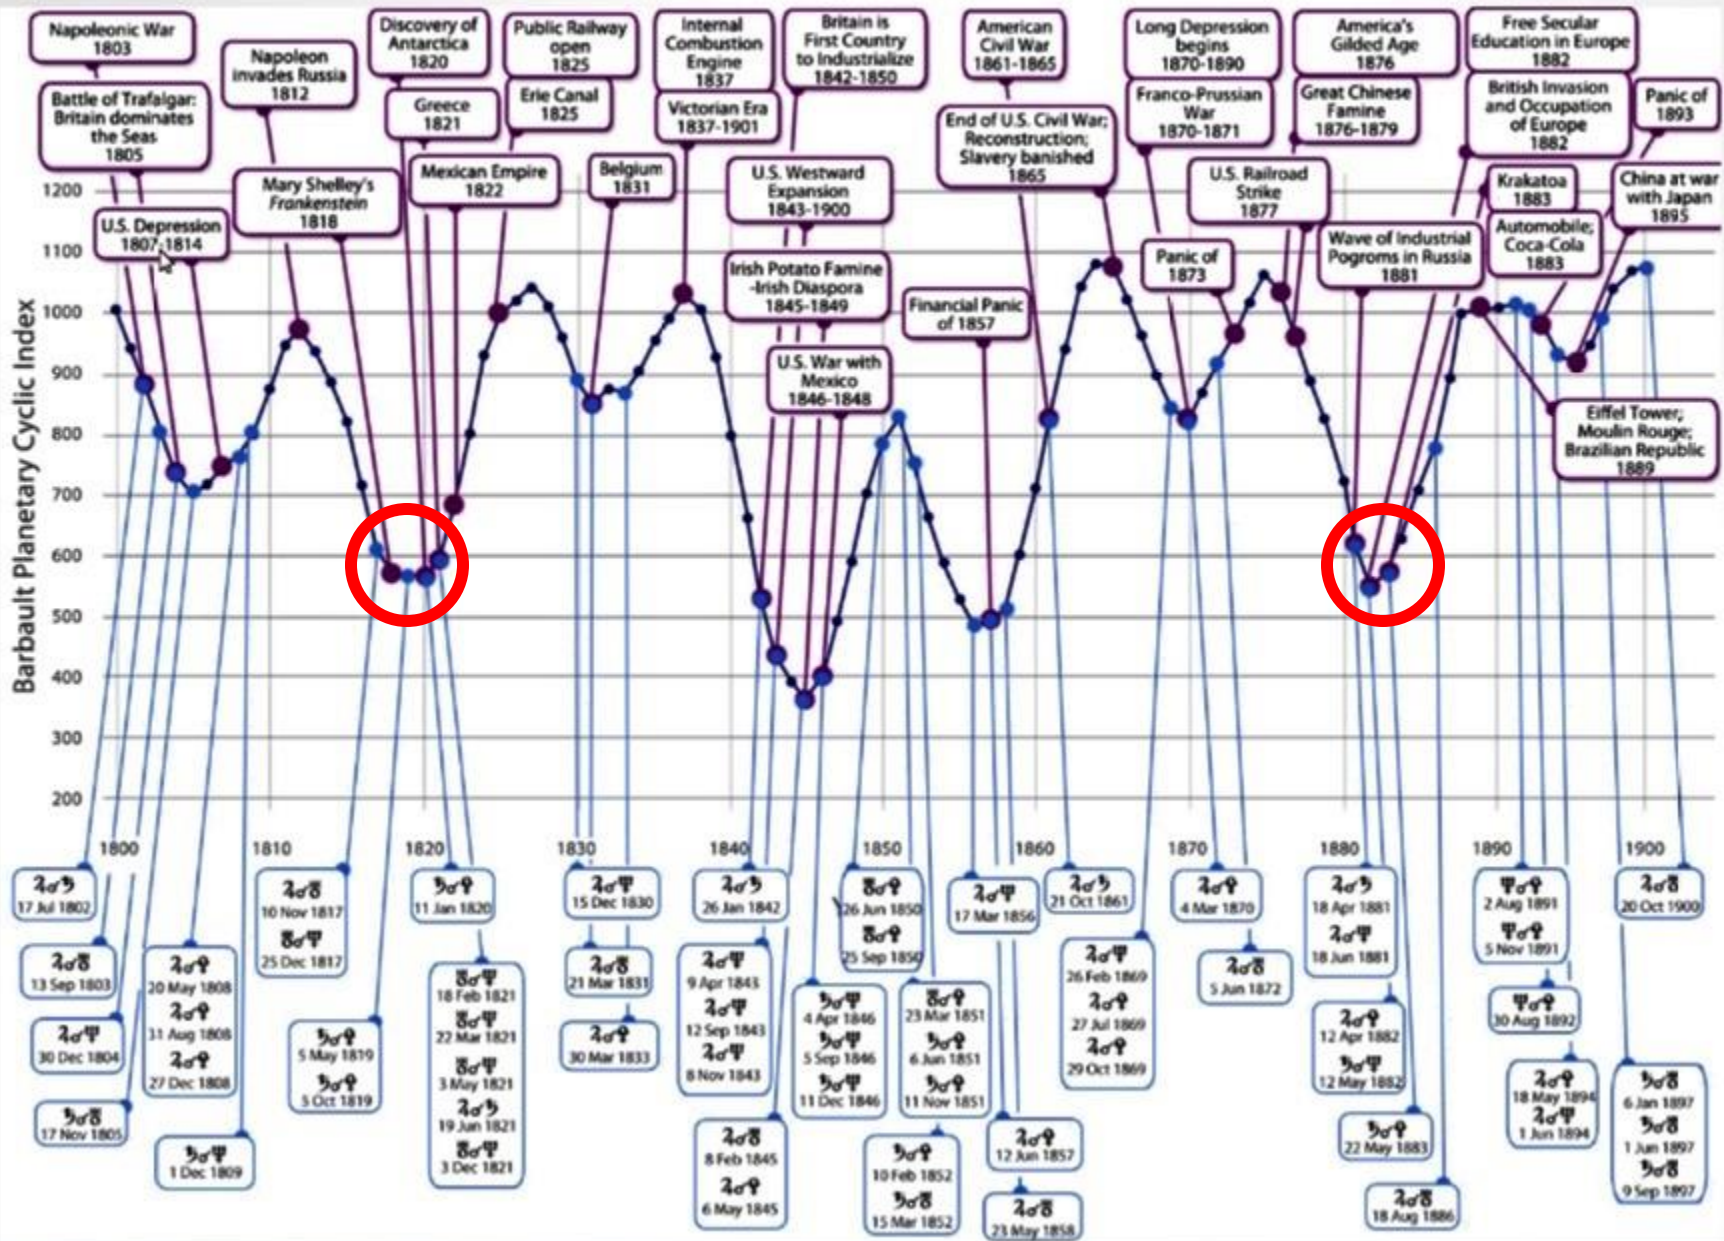

19TH CENTURY

Source: William Stickevers