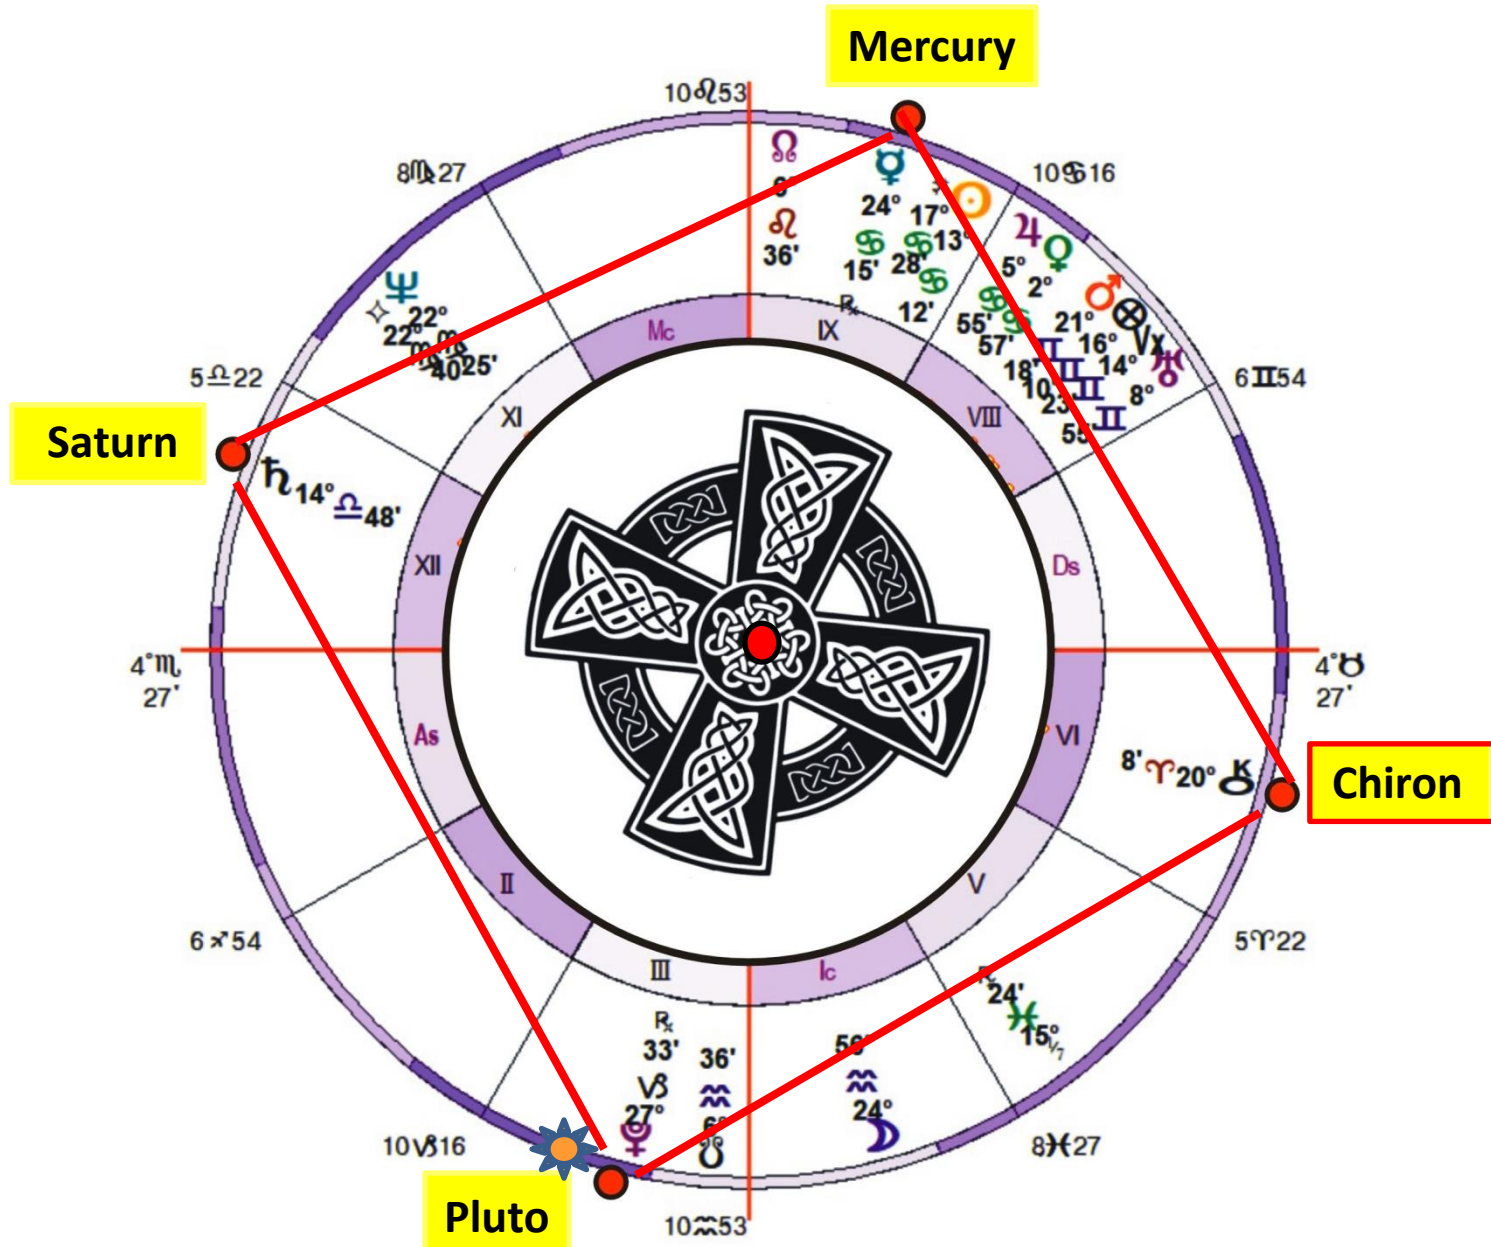

2024 SPRING ECLIPSE SEASON AND USA CHIRON RETURN

ARIES-LIBRA ECLIPSES, 2023-2025

(Five Solar, One Lunar)

USA NATAL CHART – JULY 4, 1776, 2:00 PM LMT

CARDINAL
GRAND
CROSS

**CHIRON
THE
WOUNDED
HEALER**

K

CHIRON THEMES