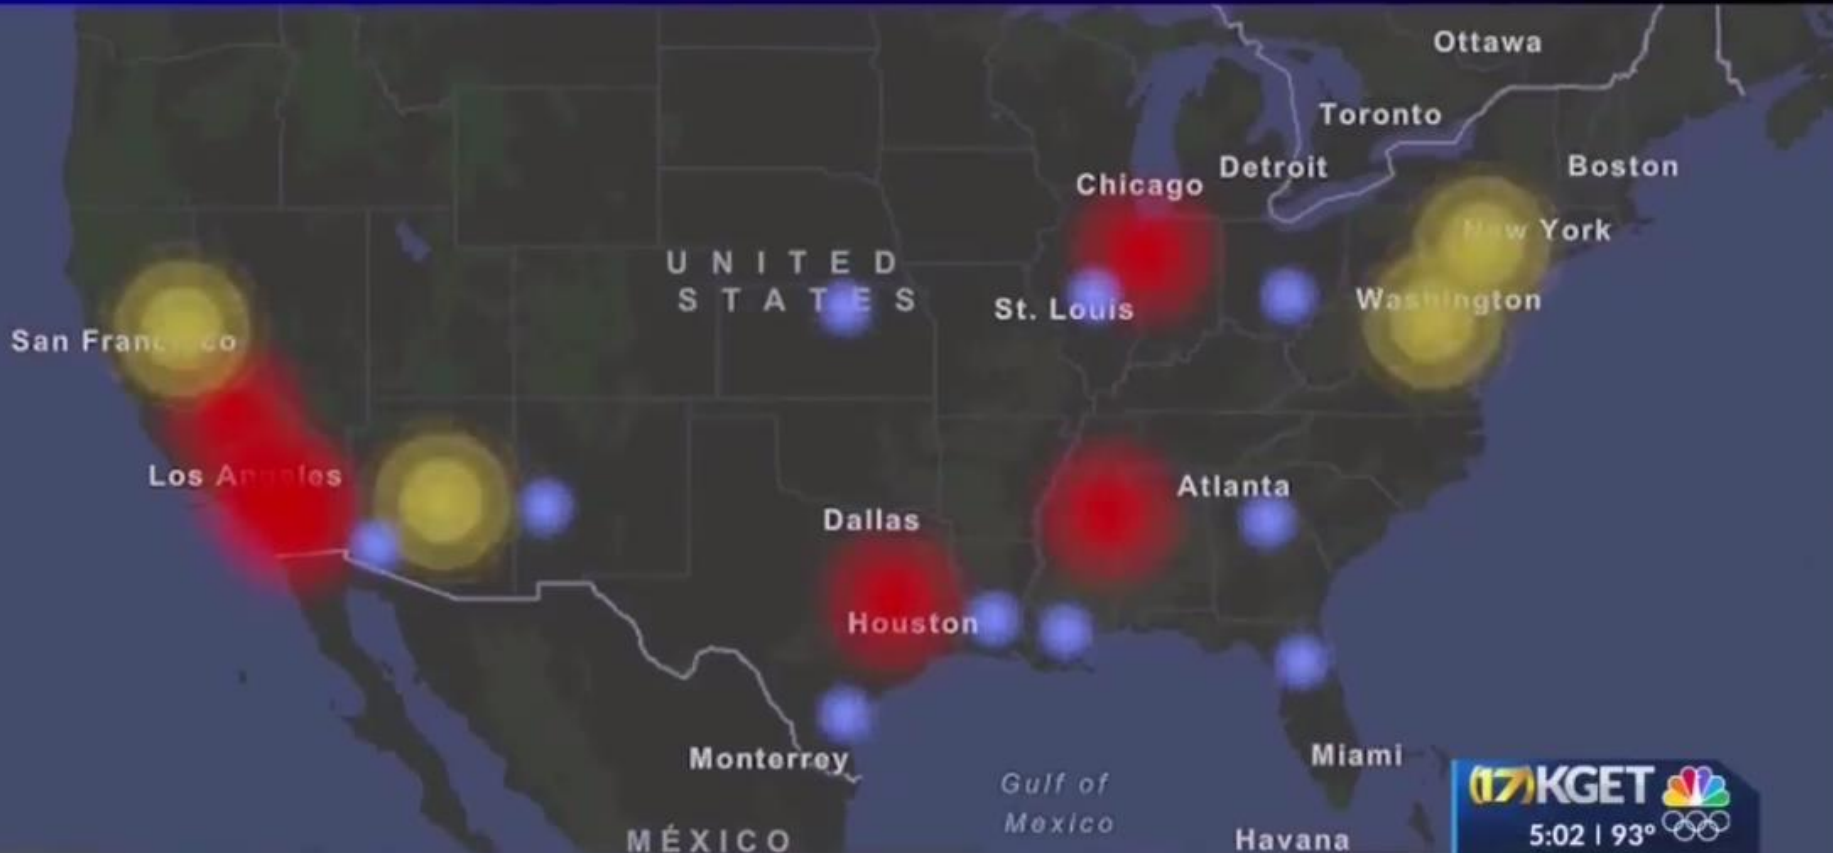

CARGO THEFT TARGETS

PLUTO in CAPRICORN / THIRD HOUSE

MIND AND COMMUNICATIONS CONTROL

Google

WE DECIDE WHAT YOU SEE

Google Search

I'm Feeling Lucky

'Outraged' letter carriers demand action to stop robberies