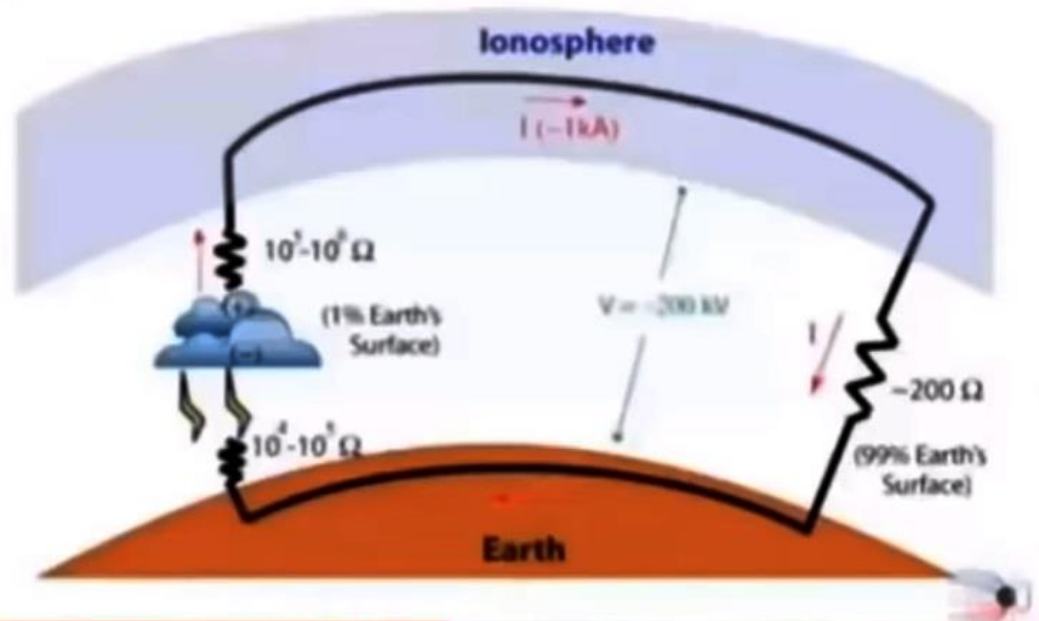

Global electric circuit

Global electric circuit (GEC) – a set of electromagnetic connections* between the ground**, atmosphere *and space*.

*electric currents, e/m induction etc.

**and also mantle and whatever it is that lies beneath