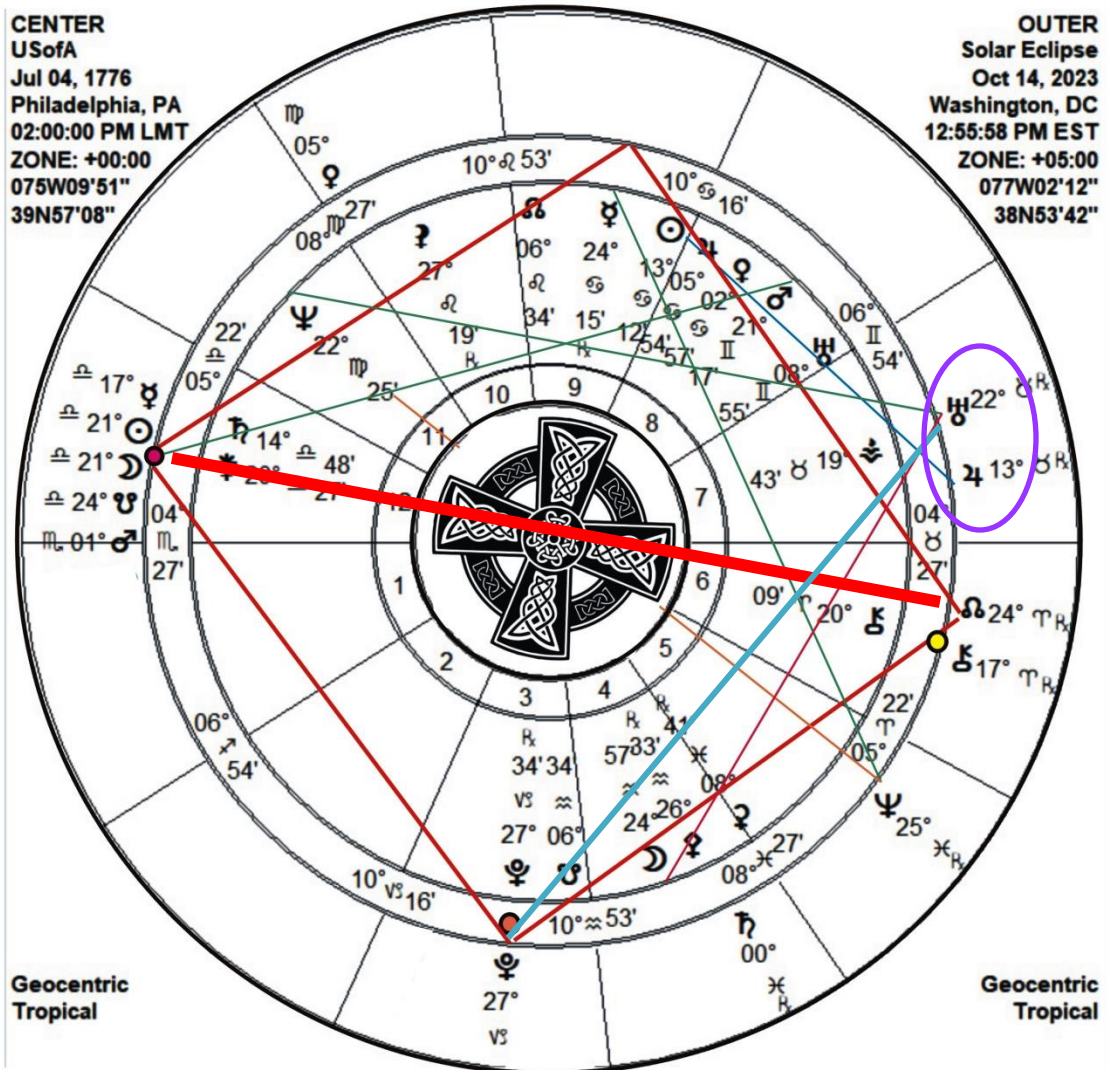

SOUTH NODE ANNULAR SOLAR ECLIPSE
OCTOBER 14, 2023
21° LIBRA 08

INITIATES USA CHIRON RETURN

CENTER
USofA
Jul 04, 1776
Philadelphia, PA
02:00:00 PM LMT
ZONE: +00:00
075W09'51"
39N57'08"

OUTER
Solar Eclipse
Oct 14, 2023
Washington, DC
12:55:58 PM EST
ZONE: +05:00
077W02'12"
38N53'42"