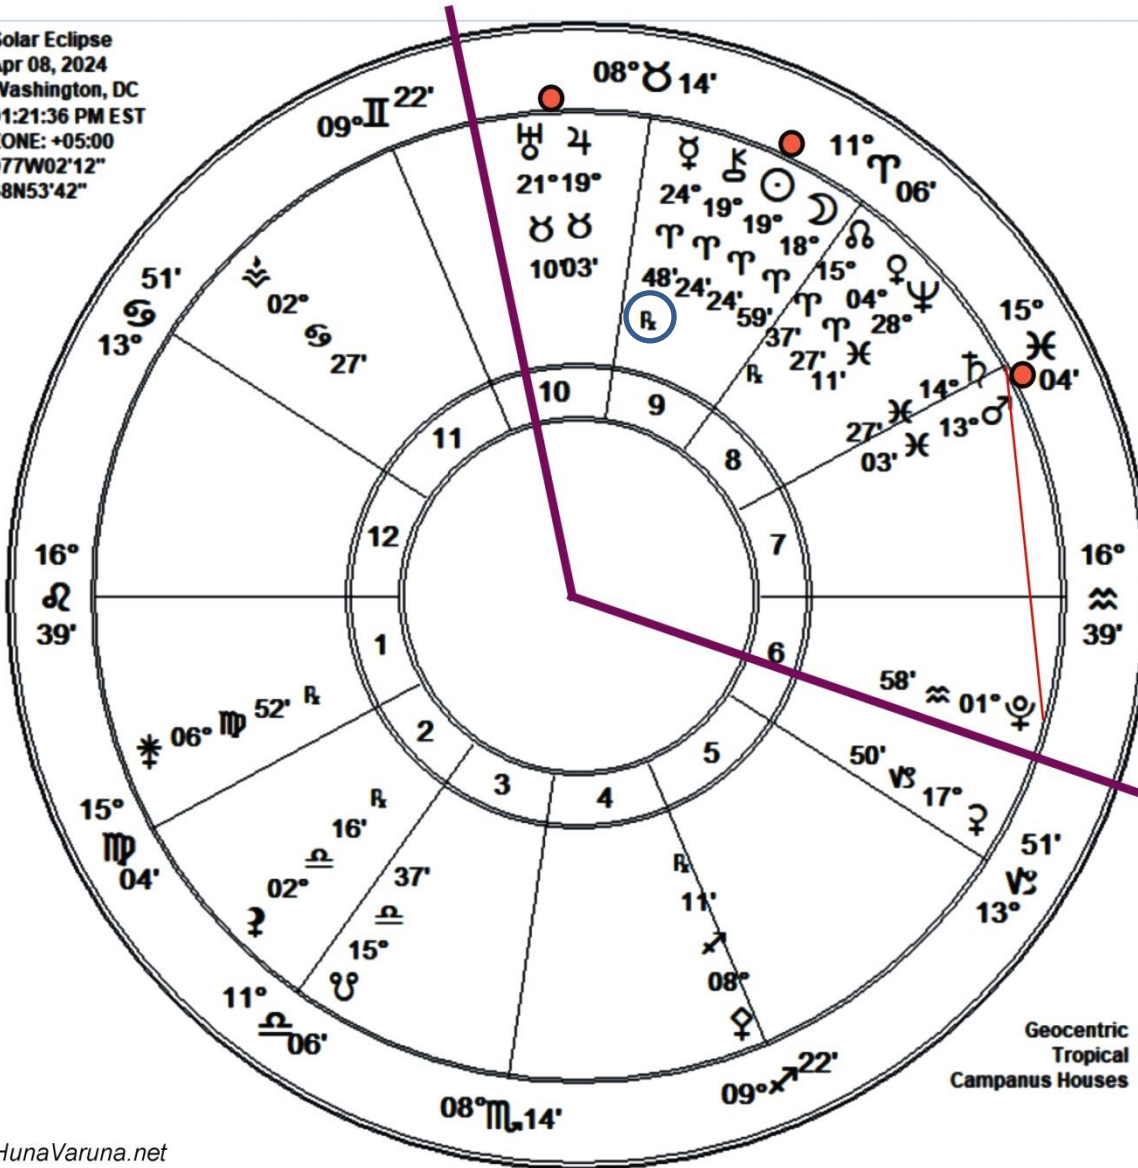

TOTAL SOLAR ECLIPSE

APRIL 8, 2024

19° ARIES 24'

Solar Eclipse
Apr 08, 2024
Washington, DC
01:21:36 PM EST
ZONE: +05:00
077W02'12"
38N53'42"

TSE
4/8/2024
139
30 / 71
1970
5
0
19° Aries
2
0
1
0.3432
1
1
1
2
4m 28s
15 02
5
1
18