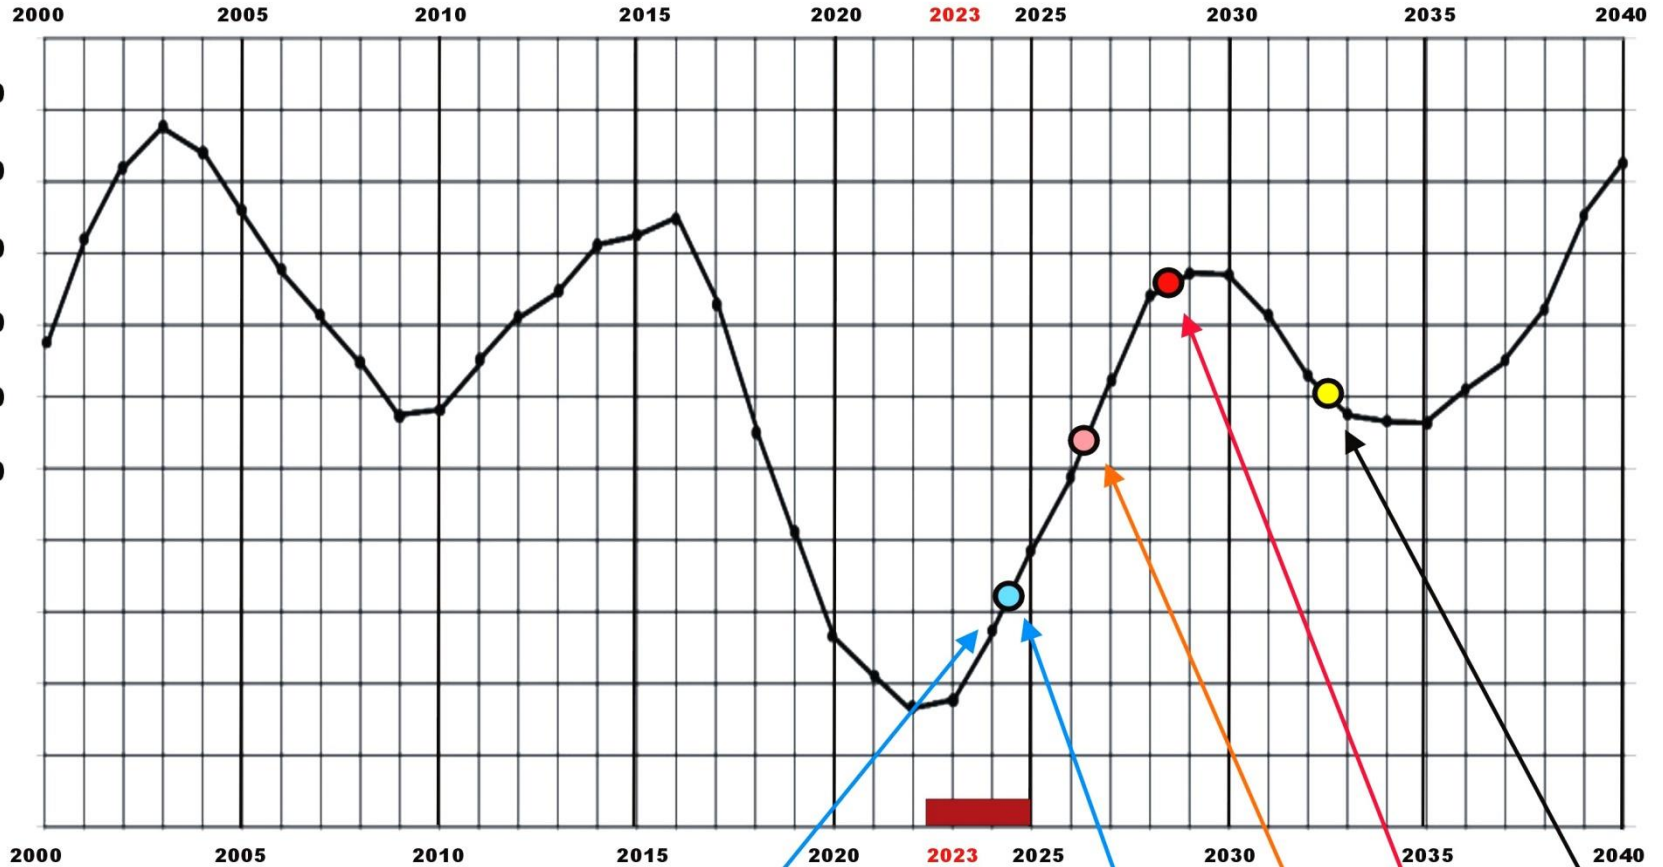

BARBAULT PLANETARY CYCLIC INDEX OF GLOBAL CONTRACTION, CRISIS, AND WAR - 2000 TO 2040

(With Chiron Included)