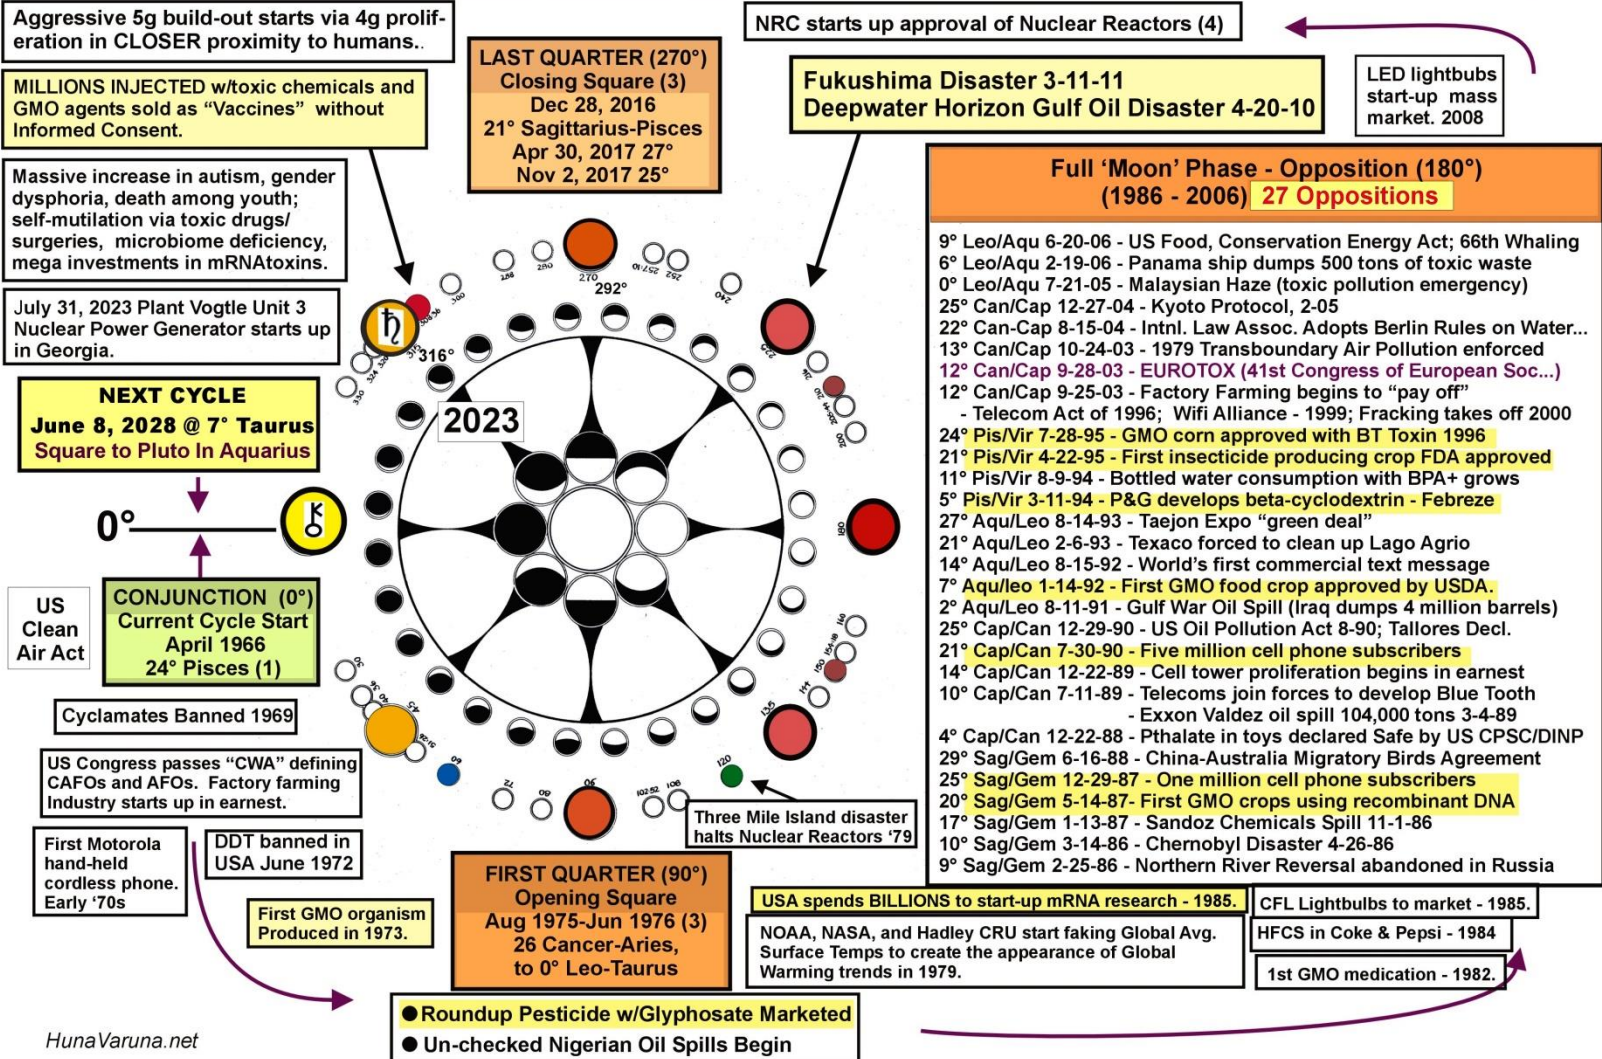

64 to 165 years

Current Saturn-Chiron Cycle 1966 thru 2028

The cyclic, synodic relationship between Saturn and Chiron shows the stark reality of humanity's perpetual WAR AGAINST NATURE. An indicator of the health, balance, respect, unity and integrity of our relationship with the Earth, flora and fauna; ecology, sustainable use of resources; natural medicines; and integration of deep soul senses and instincts, for healthy, happy, balanced living in the natural Paradise of Earth we have been given to inhabit.

Rare conjunction

1672

1820

1966

Current Saturn-Chiron Synodic Cycle Event Correlations With Crisis Phases

The relationship between Saturn and Chiron shows the stark reality of humanity's perpetual **WAR AGAINST NATURE AND SELF-DESTRUCTION** via denigration of innate/body wisdom, Creator-endowed spirit, soul, and natural senses. An indicator of the health, balance, respect, unity and integrity of our relationship with the Earth, flora and fauna; wildness, ecology, sustainable use of resources; natural medicines; and integration of deep soul and instincts for healthy, happy, balanced living
In the natural Paradise of Earth we are blessed to inhabit.