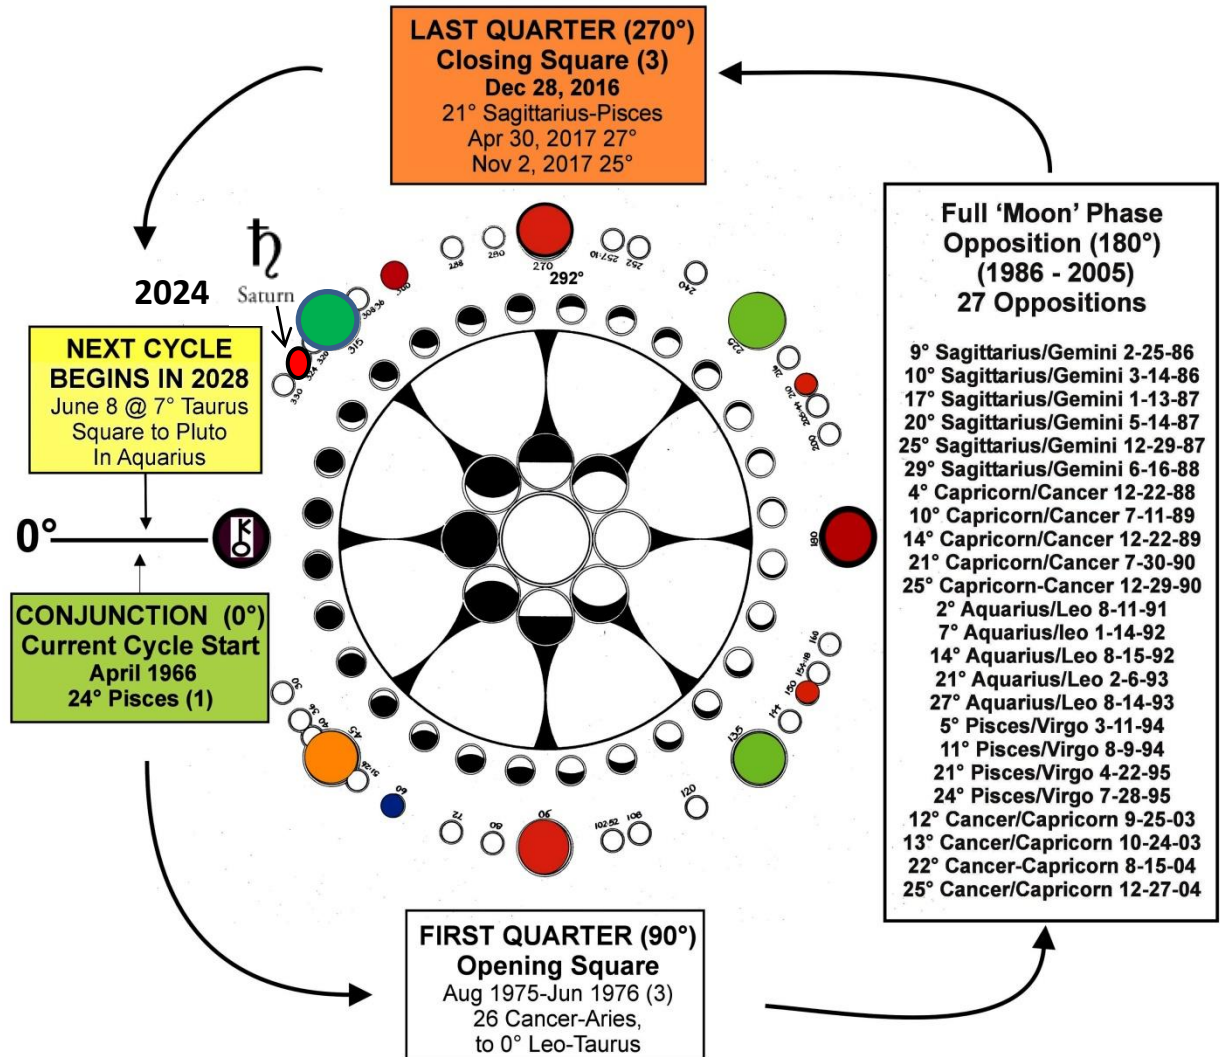

64 to 165 years

Current Saturn-Chiron Cycle 1966 thru 2028

The cyclic, synodic relationship between Saturn and Chiron shows the stark reality of humanity's perpetual WAR AGAINST NATURE. An indicator of the health, balance, respect, unity and integrity of our relationship with the Earth, flora and fauna; ecology, sustainable use of resources; natural medicines; and integration of deep soul senses and instincts, for healthy, happy, balanced living in the natural Paradise of Earth we have been given to inhabit.

Rare conjunction

1672

1820

1966