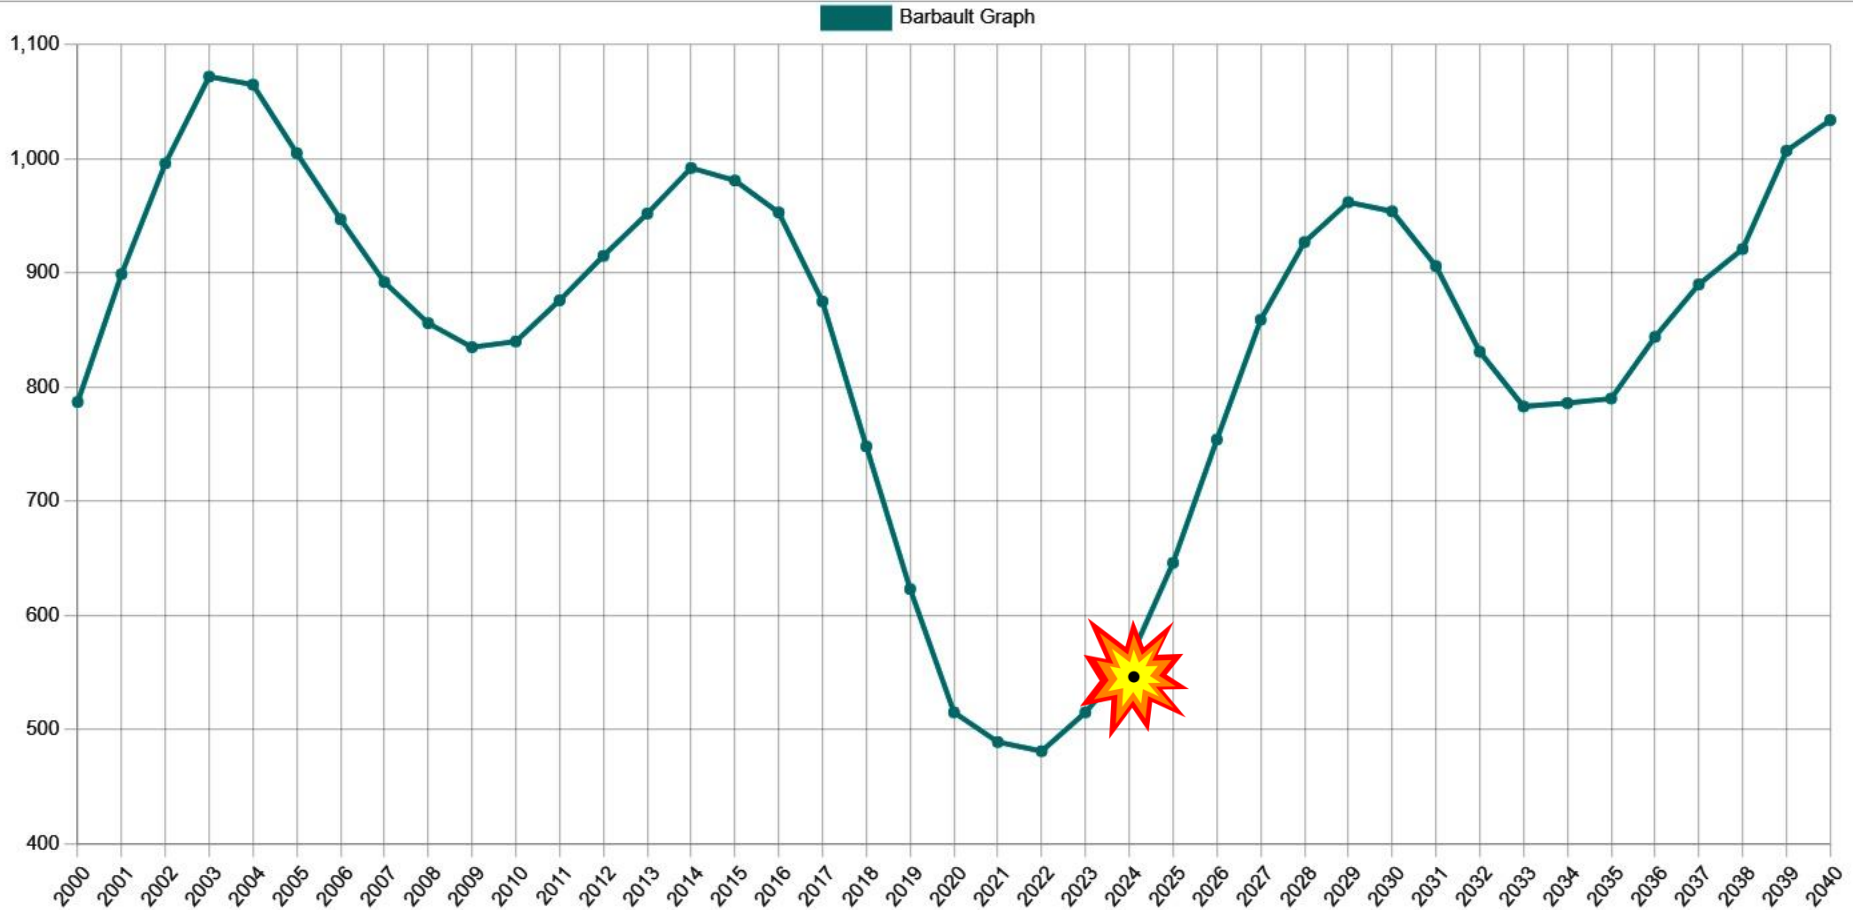

BARBAULT CYCLIC INDEX – 20TH CENTURY

BARBAULT INDEX OF GLOBAL CONTRACTION, CRISIS AND REVOLUTION

1900 thru 1940

BARBAULT INDEX OF GLOBAL CONTRACTION, CRISIS AND REVOLUTION - 1936 thru 1976

BARBAULT CYCLIC INDEX – 2000 TO 2040