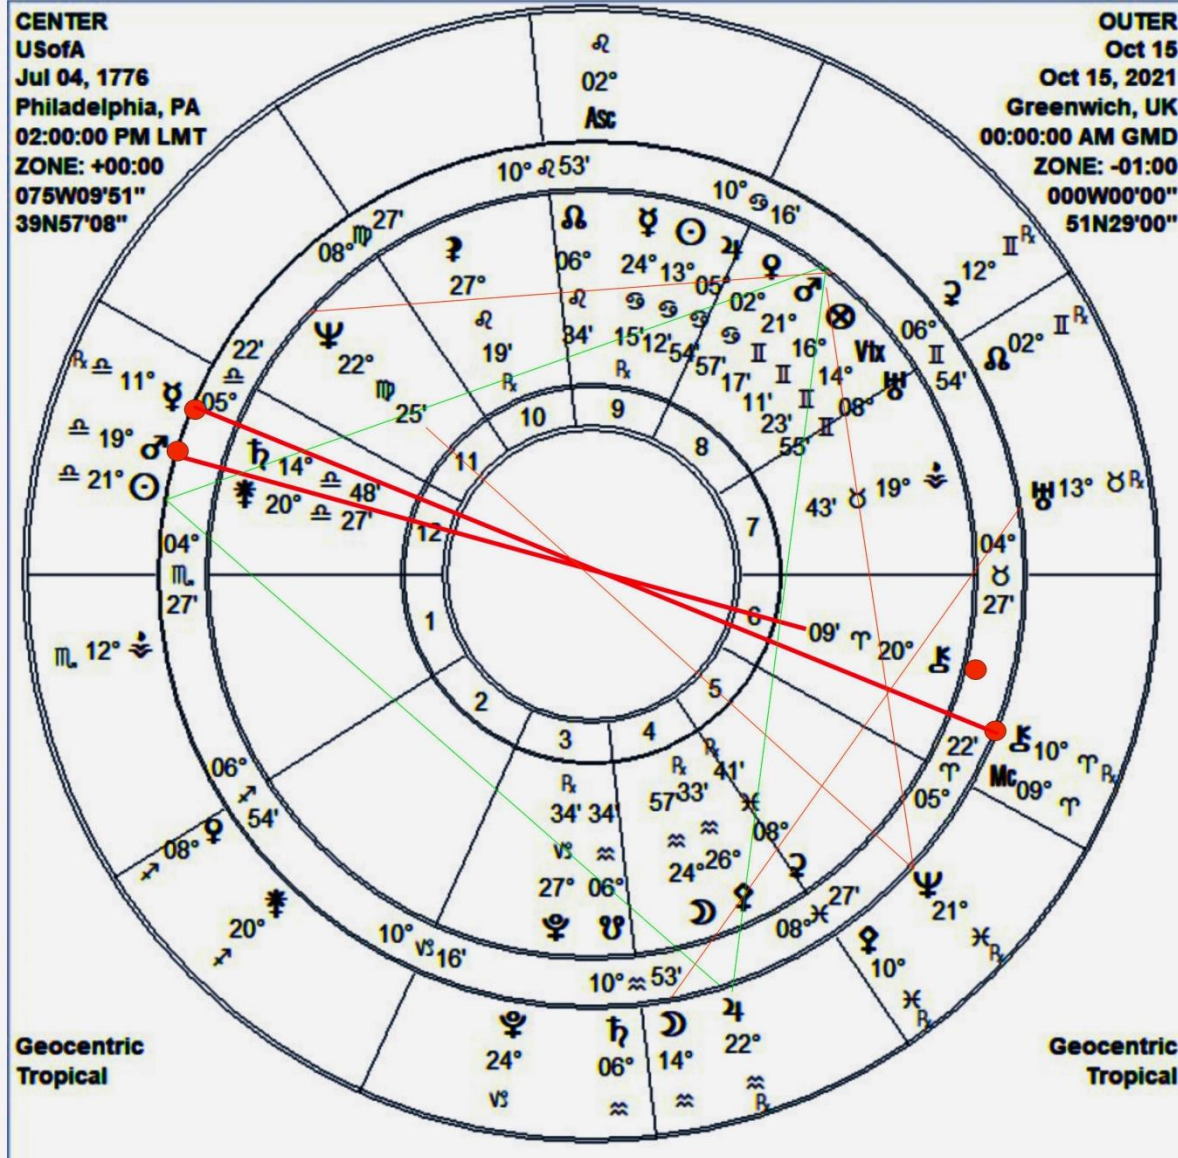

OCTOBER 15, 2021 - OUTER RING
Some Countries, and US States V Mandates Activate
Health Care Workers Fired, No Employment Benefits in US

USA CHART - INNER RING

“Vaccine” mandates went into effect for many cities and health care institutions on this date.

Mars is now with the Sun, opposite USA Chiron in 12th House of Institutions, as unjust and painful stresses and abuses are enacted on workers and health.