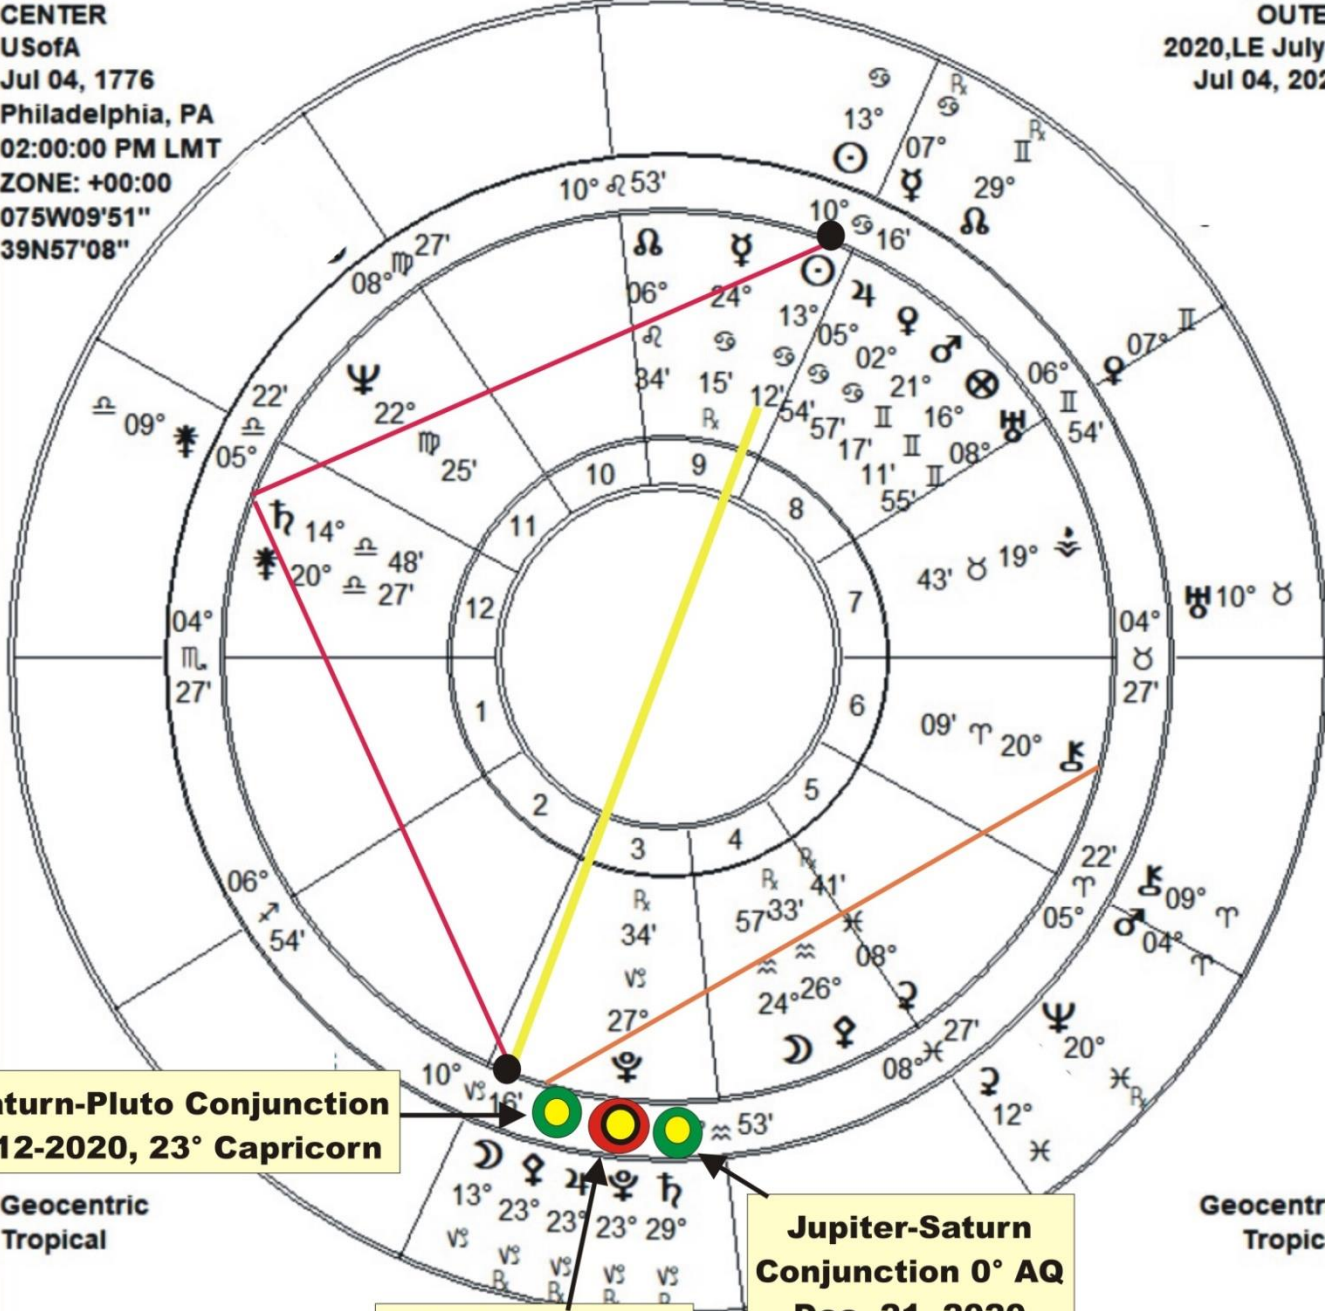

CENTER
USofA
Jul 04, 1776
Philadelphia, PA
02:00:00 PM LMT
ZONE: +00:00
075W09'51"
39N57'08"

OUTER
2020,LE July 4
Jul 04, 2020

Saturn-Pluto Conjunction
1-12-2020, 23° Capricorn

Jupiter-Saturn
Conjunction 0° AQ
Dec. 21, 2020

USA Pluto Return
2022-2024

Geocentric
Tropical

Geocentric
Tropical