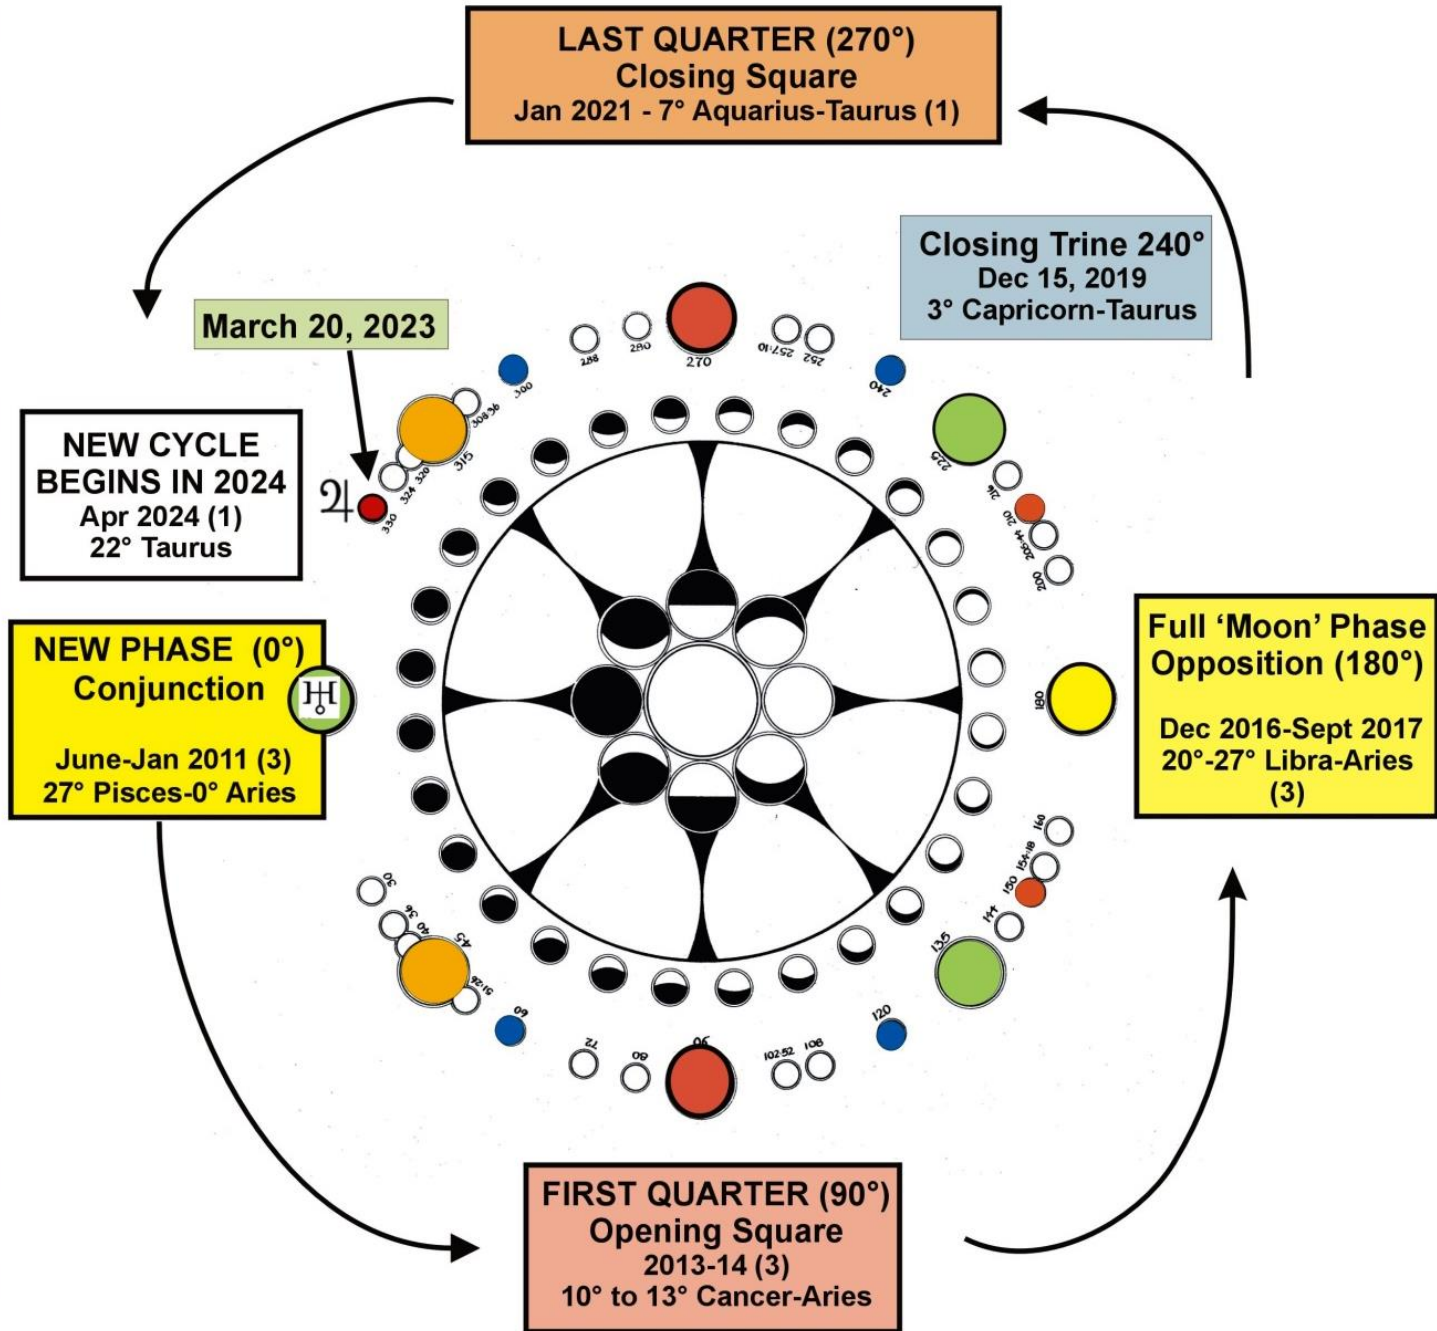

♃ ♅

JUPITER- URANUS SYNODIC CYCLE

2011-2024

Avg. 13
years