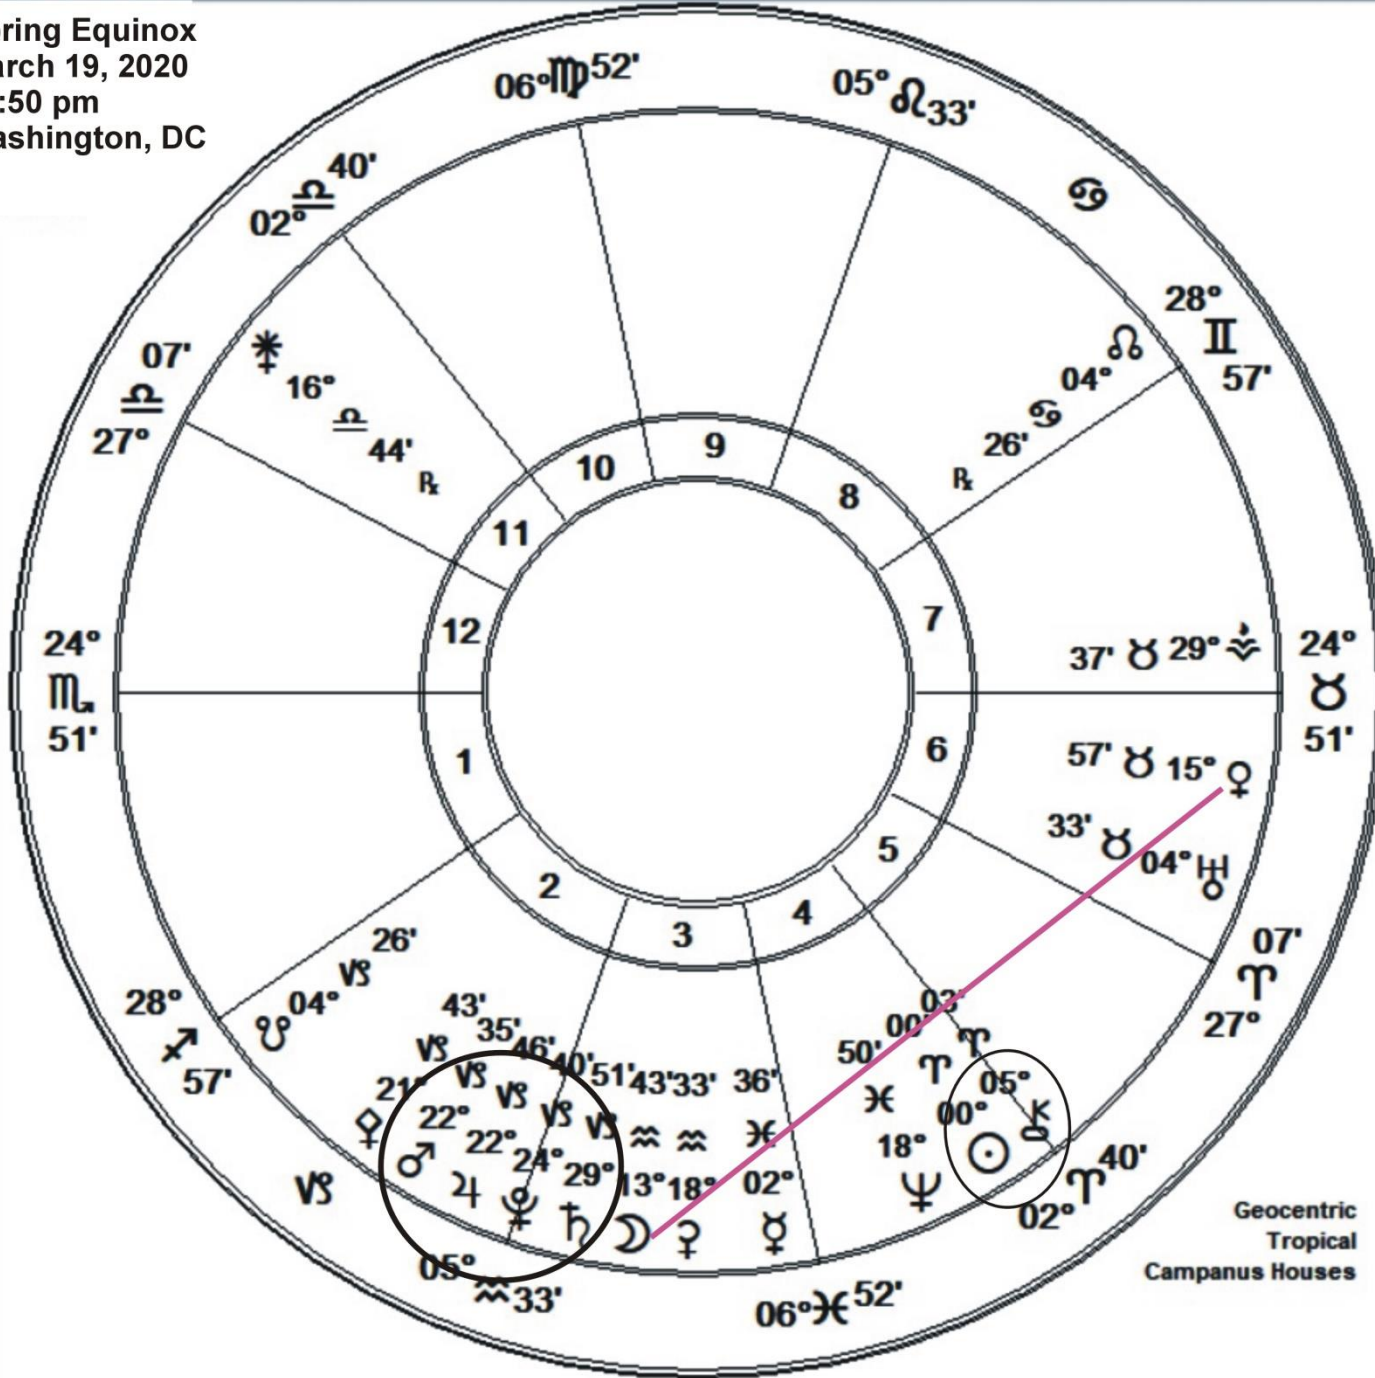

Saturn-Pluto Conjunction
1-12-2020, 23° Capricorn

Jupiter-Saturn
Conjunction 0° AQ
Dec. 21, 2020

USA Pluto Return
2022-2024

Geocentric
Tropical

Geocentric
Tropical

Spring Equinox
March 19, 2020
10:50 pm
Washington, DC