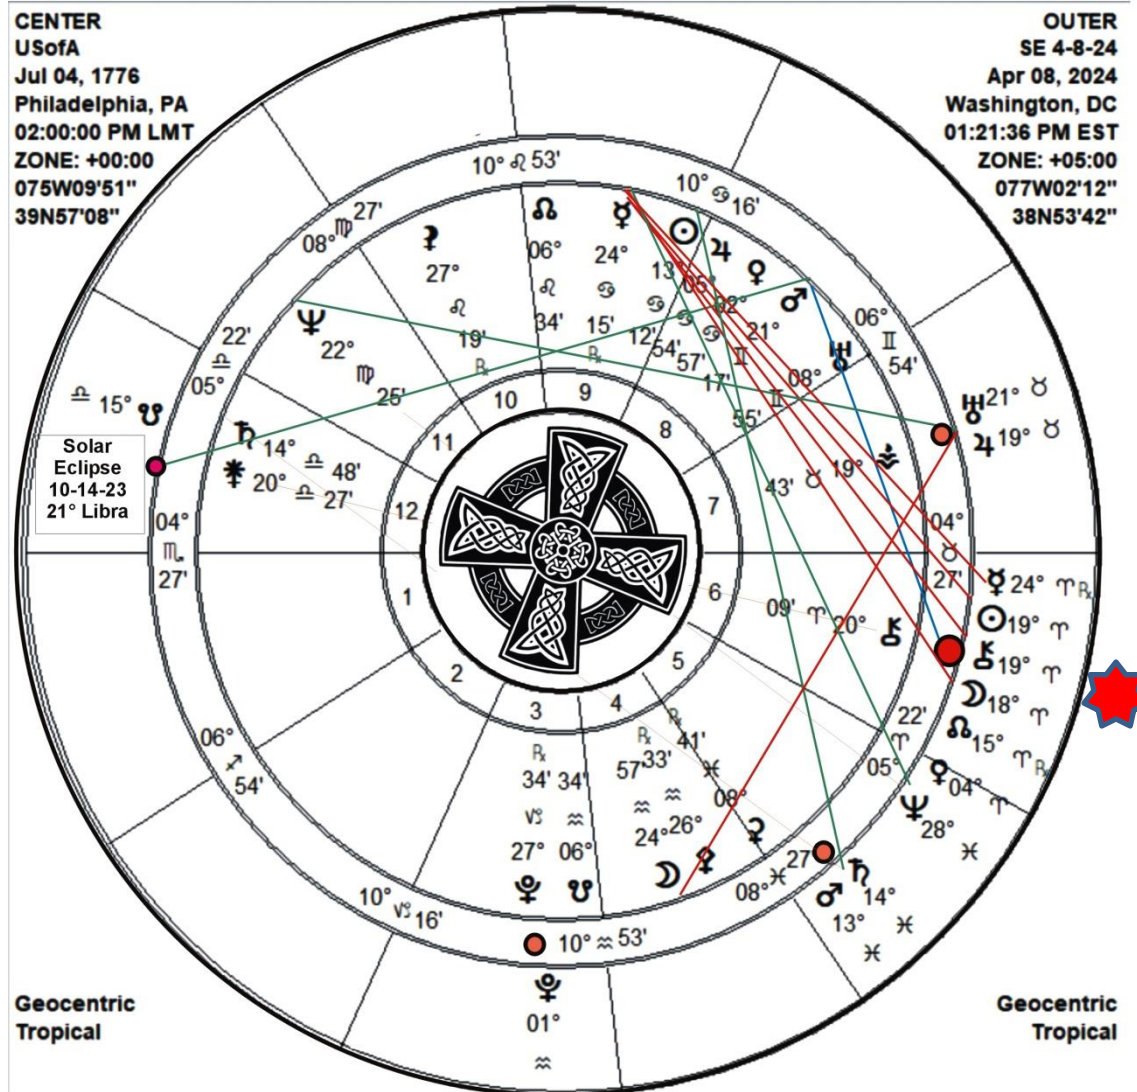

USA CHIRON RETURN

- April 21
- Nov 7
- Feb 18, 2025

NORTH NODE TOTAL SOLAR ECLIPSE APRIL 8, 2024 -- 19° ARIES 24'

AT USA CHIRON RETURN (April 21, November 7, 2024 and February 18, 2025)

Note: U.S. Chiron activated by Mars' exact conjunction square to transiting and US Natal Pluto, when the first Pfizer injection took place on the Solar Eclipse of December 14, 2020 in New York.