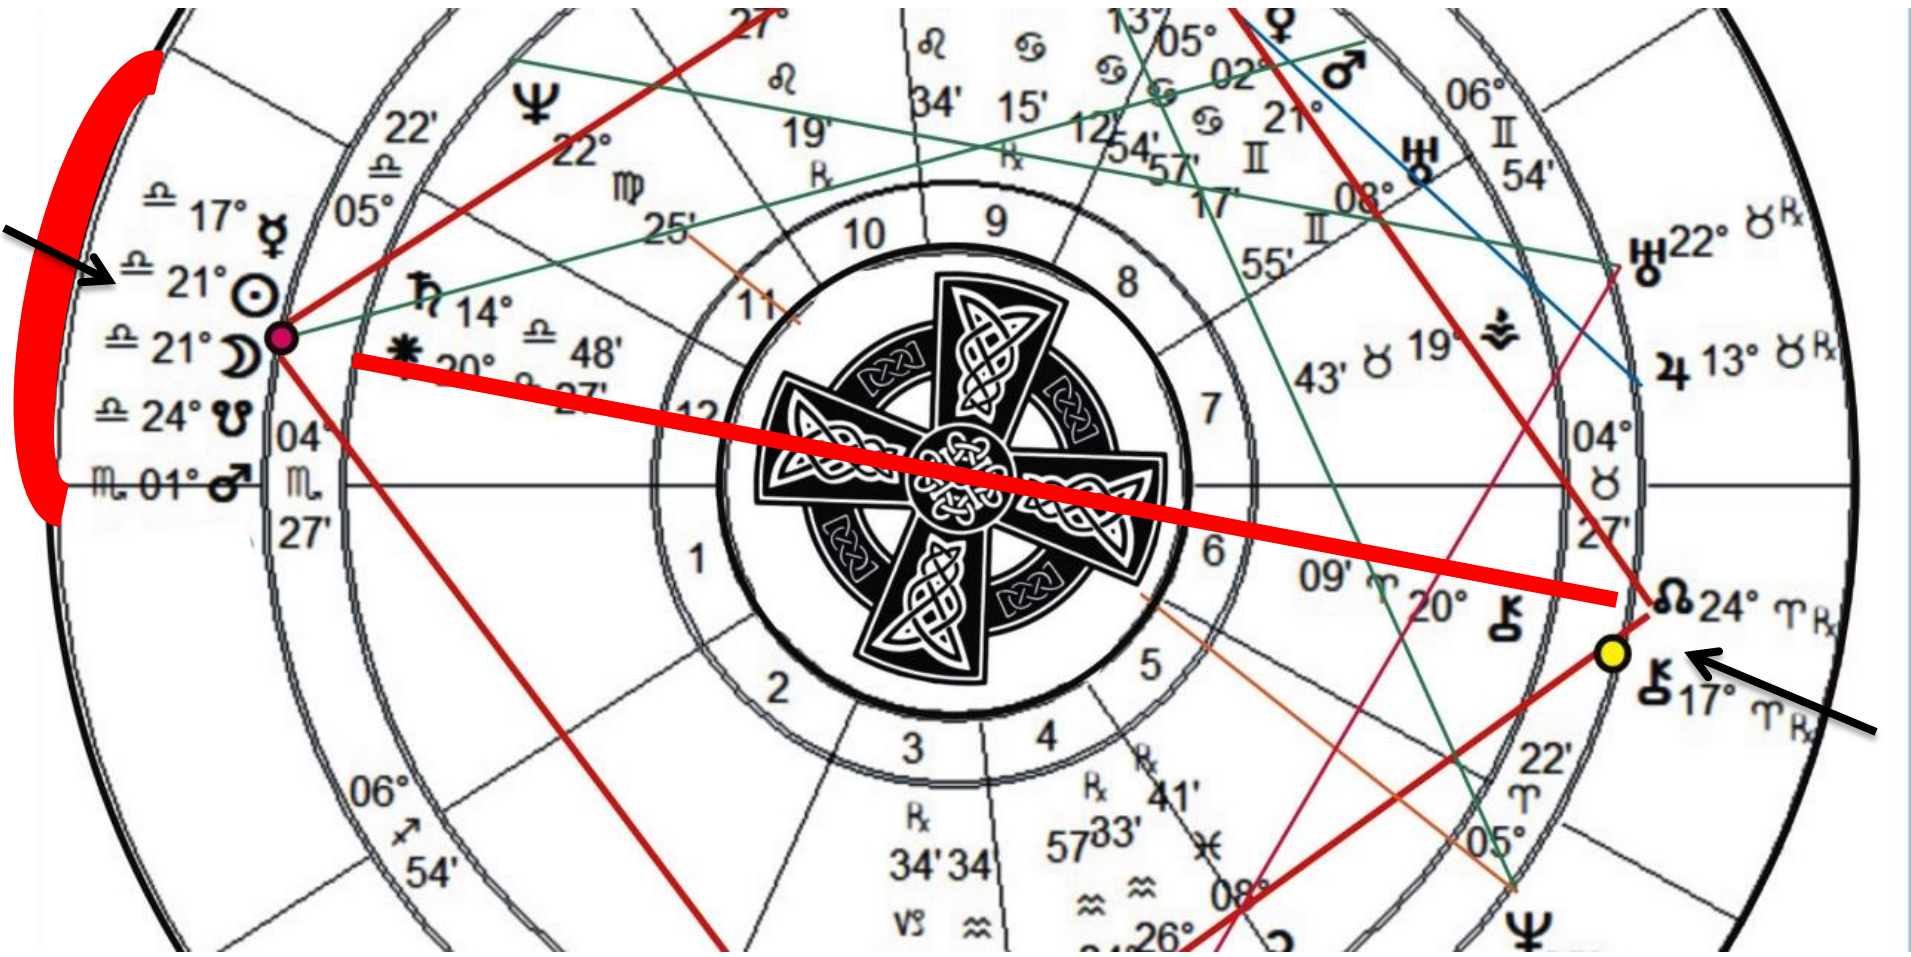

Mars is now with the Sun, opposite USA Chiron in 12th House of Institutions, as unjust and painful stresses and abuses are enacted on workers and health.

MARS ACTIVATES USA CHIRON – FALL 2023

Full Moon of Aries September 29 (opposition)