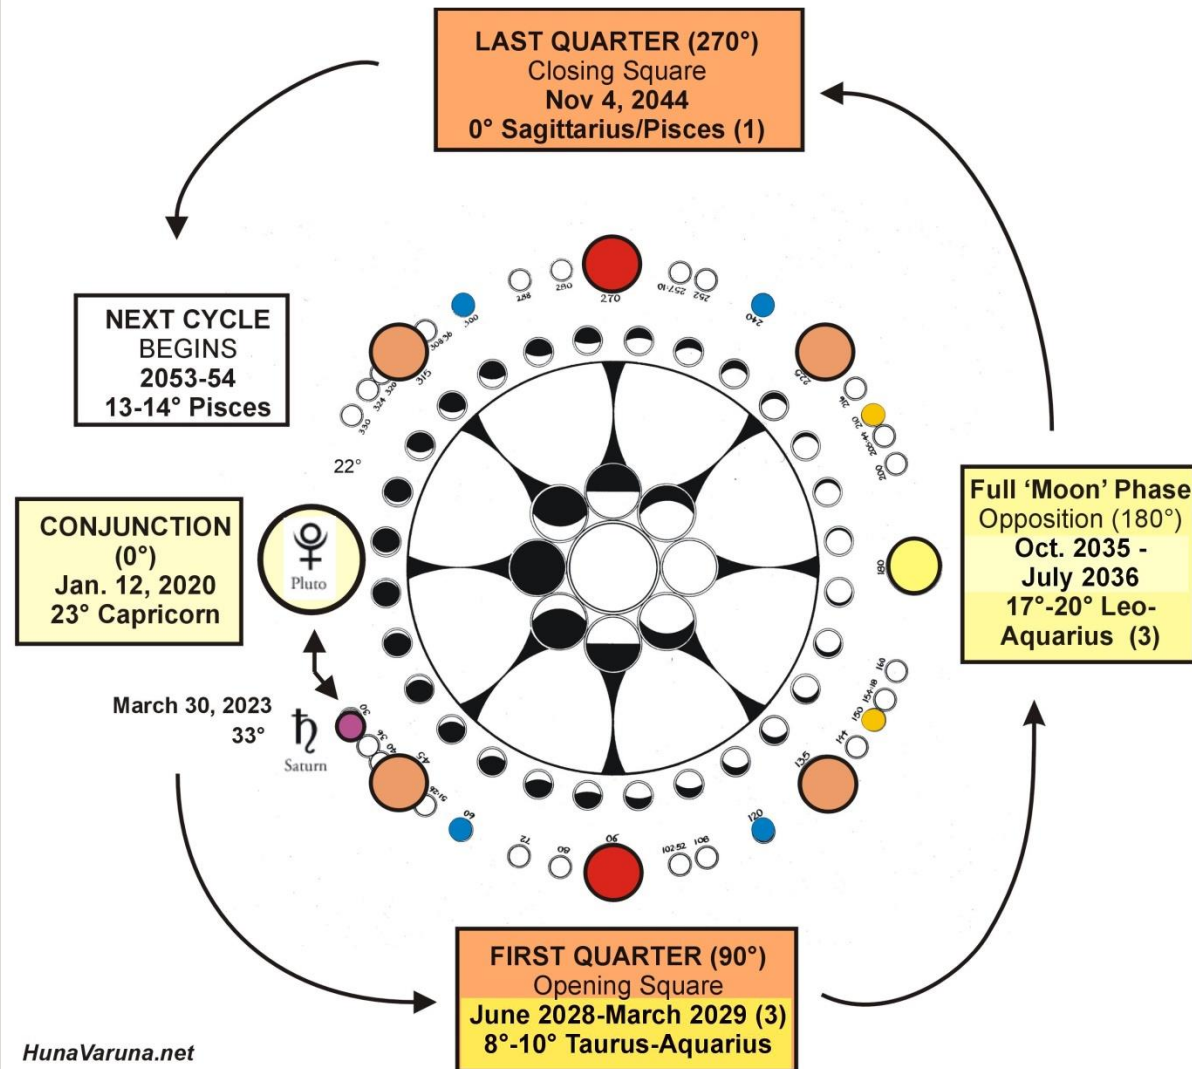

BARBAULT CYCLIC INDEX – 20TH CENTURY

BARBAULT INDEX OF GLOBAL CONTRACTION, CRISIS AND REVOLUTION

1900 thru 1940

BARBAULT INDEX OF GLOBAL CONTRACTION, CRISIS AND REVOLUTION - 1936 thru 1976

BARBAULT CYCLIC INDEX – 2000 TO 2040

© 2023 Alexander Kolesnikov

<https://www.lunarium.co.uk/calculators/barbault>

OUTER PLANET PAIRS SYNODIC PHASE RELATIONSHIPS MARCH 19, 2024

Turning The Age

2024 - YET TO RESET

- Jupiter-Uranus, April 2024
- Saturn-Neptune, 2026
- Saturn-Chiron, 2028
- Saturn-Uranus, 2032
- Chiron-Pluto, 2069

SATURN-PLUTO SYNODIC CYCLE

(About 33 years)

Cold periods historically accompany the flashpoints.

Saturn and Pluto South Nodes 22-24° Capricorn

Solar Eclipse 12-25-19 P
4° Capricorn

SATURN-PLUTO CONJUNCTION JANUARY 12, 2020

Saturn-Pluto Conj 2020
Jan 12, 2020
Washington, DC

Lunar Eclipse 1-10-20 T
20° Cancer

Note:

Sun/Ceres/Saturn/Pluto/Mercury conjunct at PLUTO AND SATURN'S SOUTH NODES. Stress portent for grain and food during the next 33-year cycle **started** January 12, 2020 (til 2053) ; two days after a Total Lunar Eclipse in Cancer.