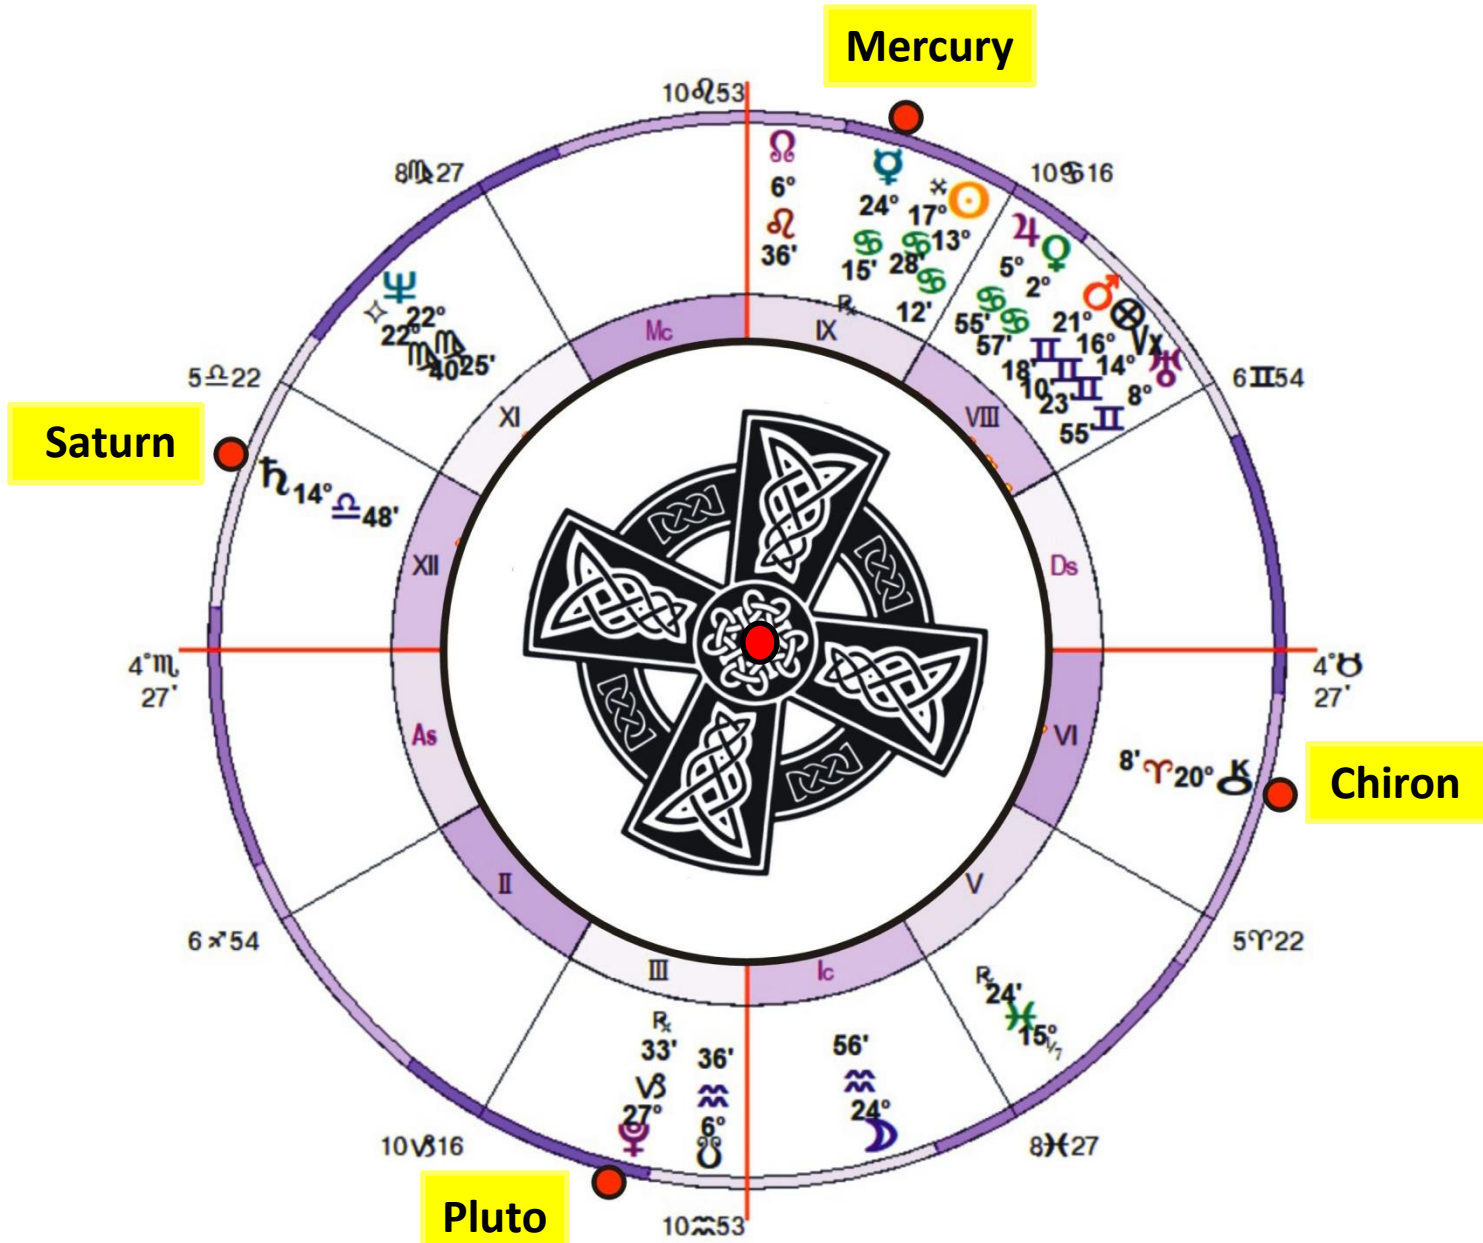

USA NATAL CHART – JULY 4, 1776, 2:00 PM LMT

CARDINAL
GRAND
CROSS