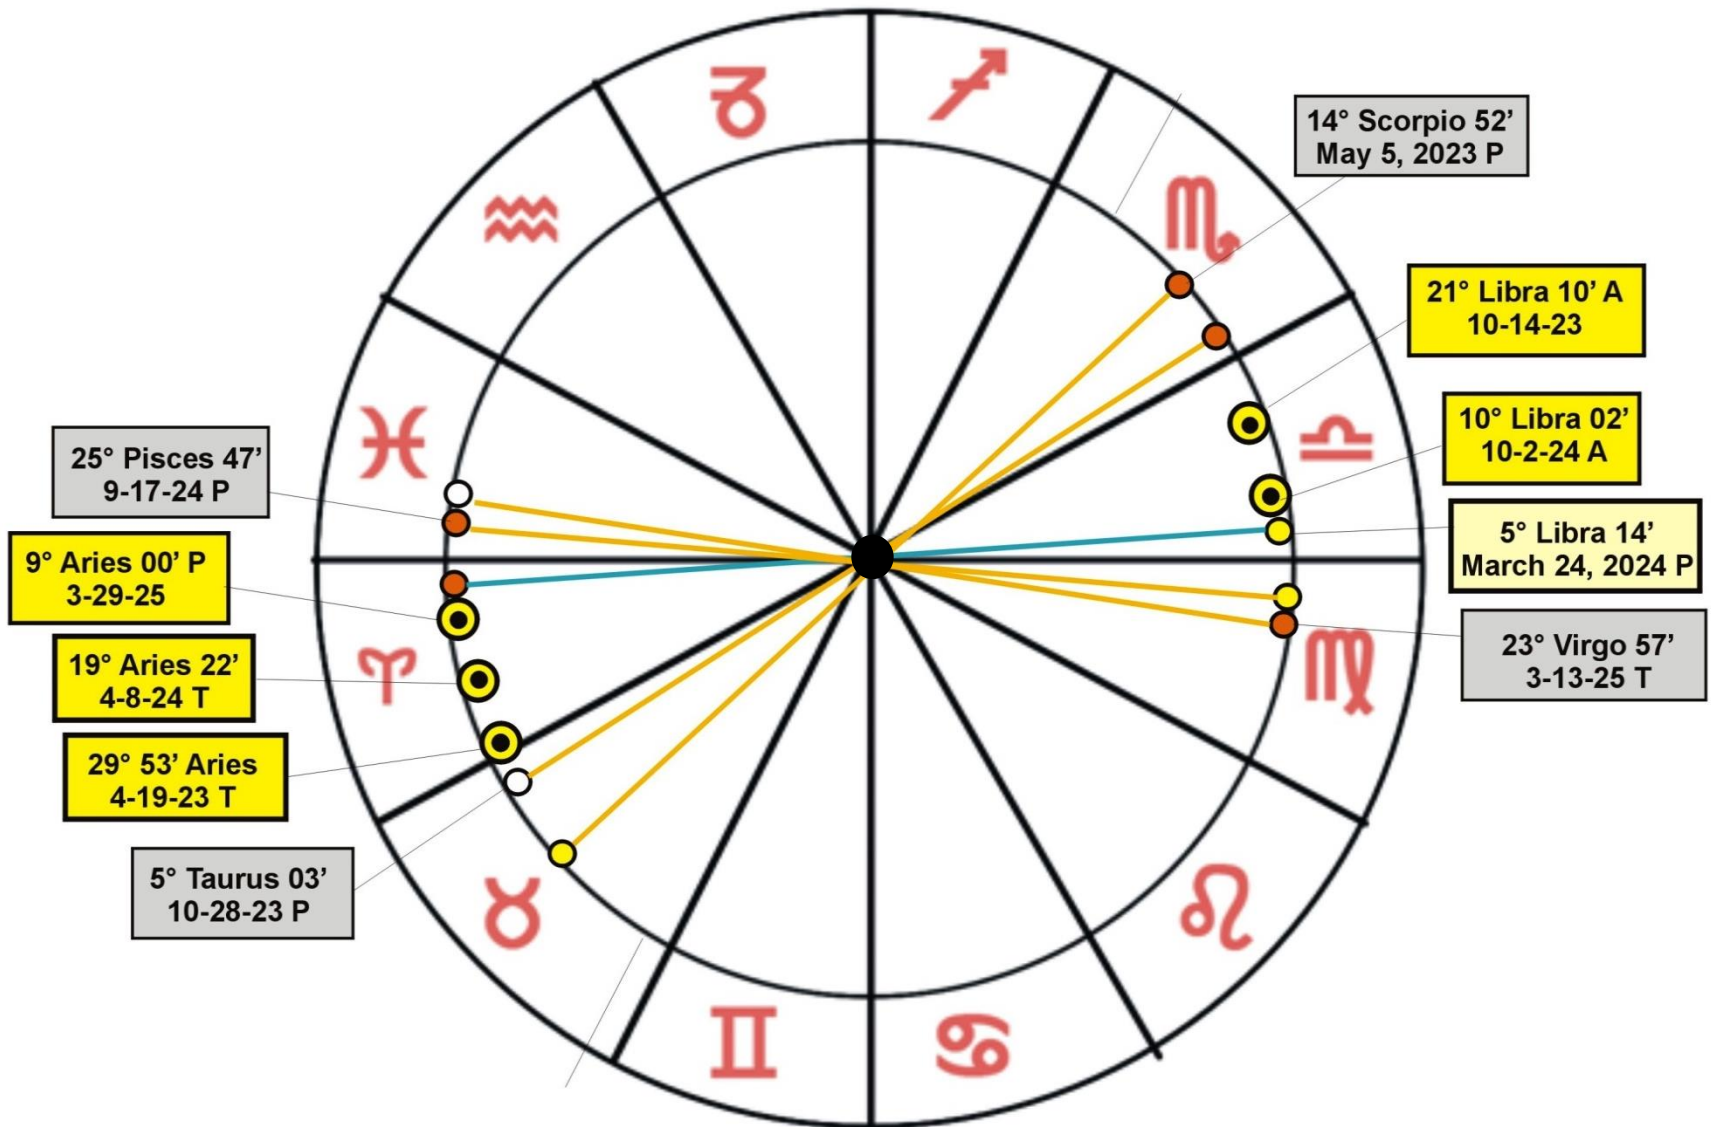

2024 SPRING ECLIPSE SEASON AND USA CHIRON RETURN

ARIES-LIBRA ECLIPSES, 2023-2025

(Five Solar, One Lunar)

USA NATAL CHART – JULY 4, 1776, 2:00 PM LMT

CARDINAL
GRAND
CROSS

**CHIRON
THE
WOUNDED
HEALER**

K

CHIRON THEMES