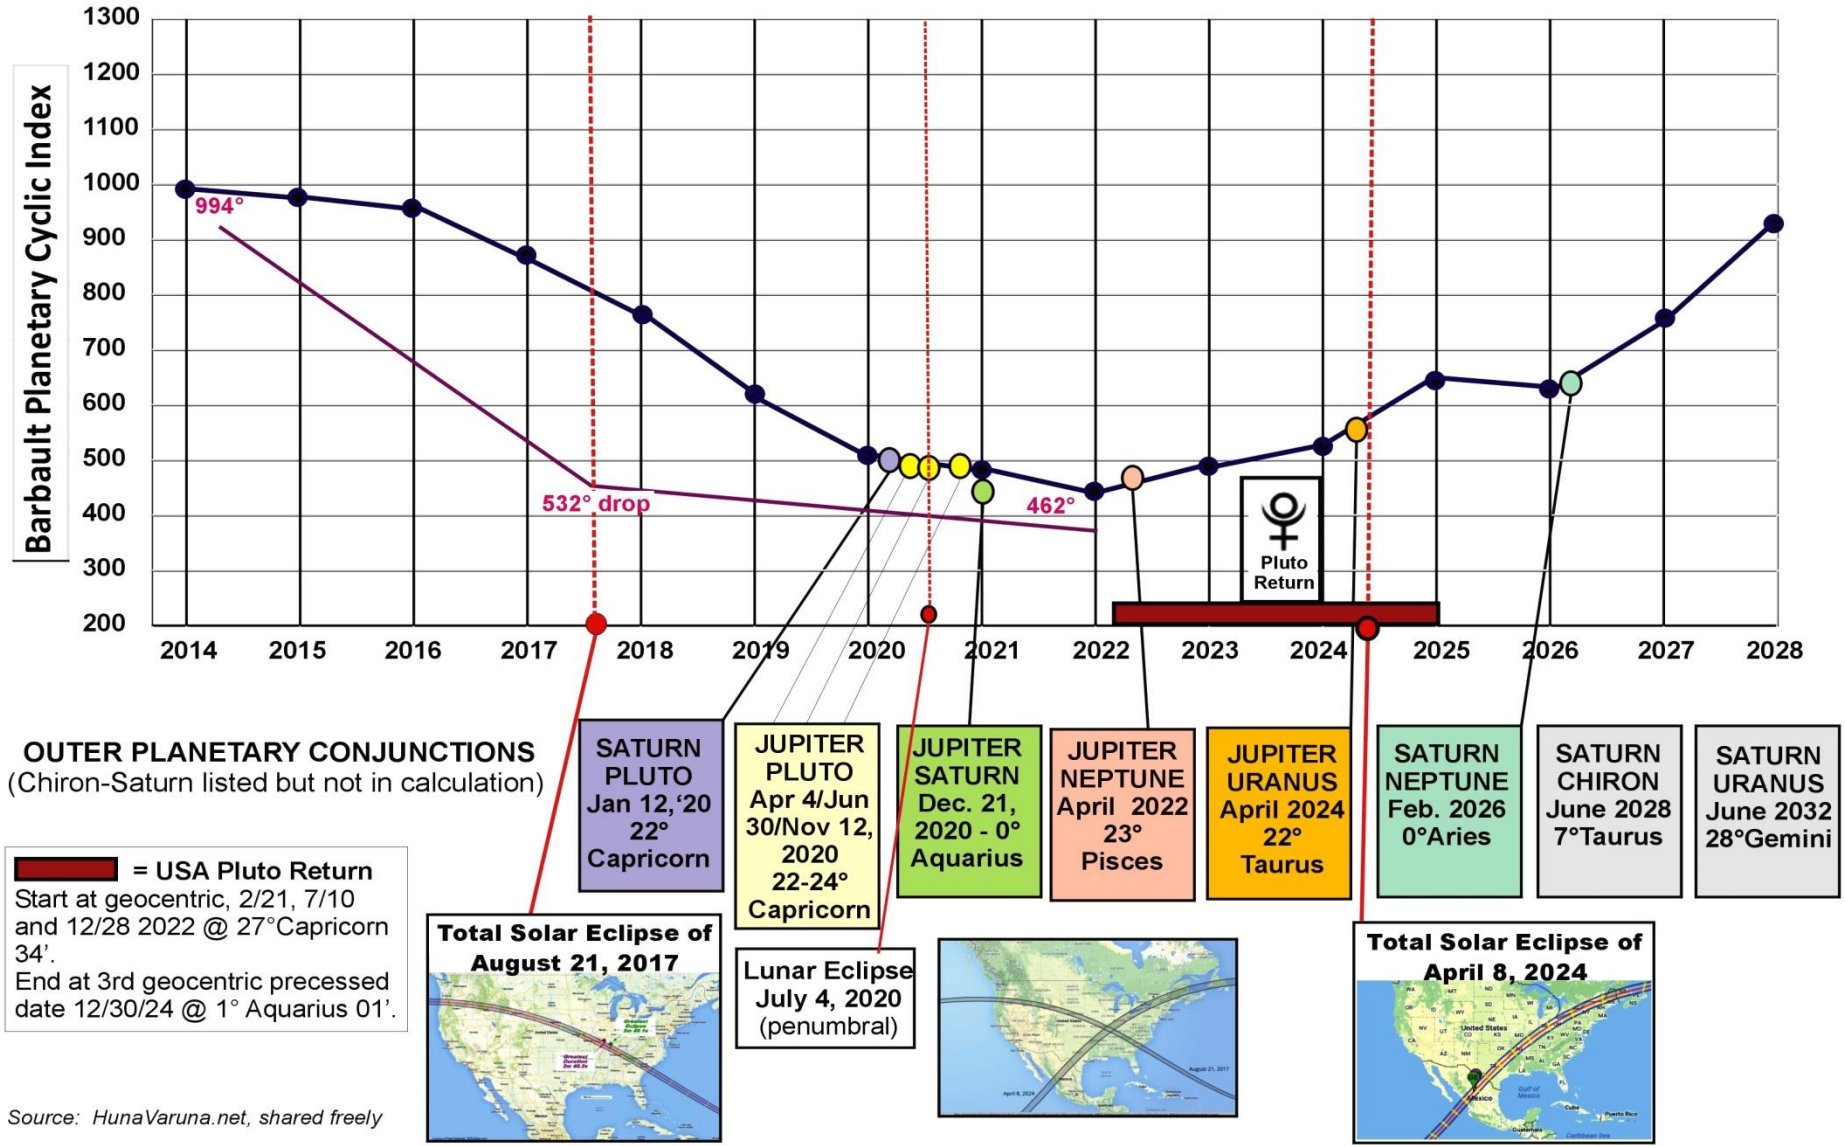

ANDRE BARBAULT

2017

2020

EIGHT PAIRS TO RE-SET

Source: HunaVaruna.net, shared freely

BARBAULT CYCLIC INDEX OF GLOBAL CONTRACTION, CRISIS, AND WAR -- 2014 TO 2028

And Total Solar Eclipse Paths Crossing the United States

Source: HunaVaruna.net, shared freely

TROUGHS -- CYCLIC INDEX PERIODS WHEN THE PLANETS ARE CLOSEST TOGETHER

Source: William Stickevers

Cold War II, Severe Recession, AIDS

UPWARD/DOWNWARD PHASES OF THE BARBAULT INDEX

BARBAULT CYCLIC INDEX – 20TH CENTURY

BARBAULT INDEX OF GLOBAL CONTRACTION, CRISIS AND REVOLUTION

1900 thru 1940

BARBAULT INDEX OF GLOBAL CONTRACTION, CRISIS AND REVOLUTION - 1936 thru 1976

BARBAULT CYCLIC INDEX – 2000 TO 2040