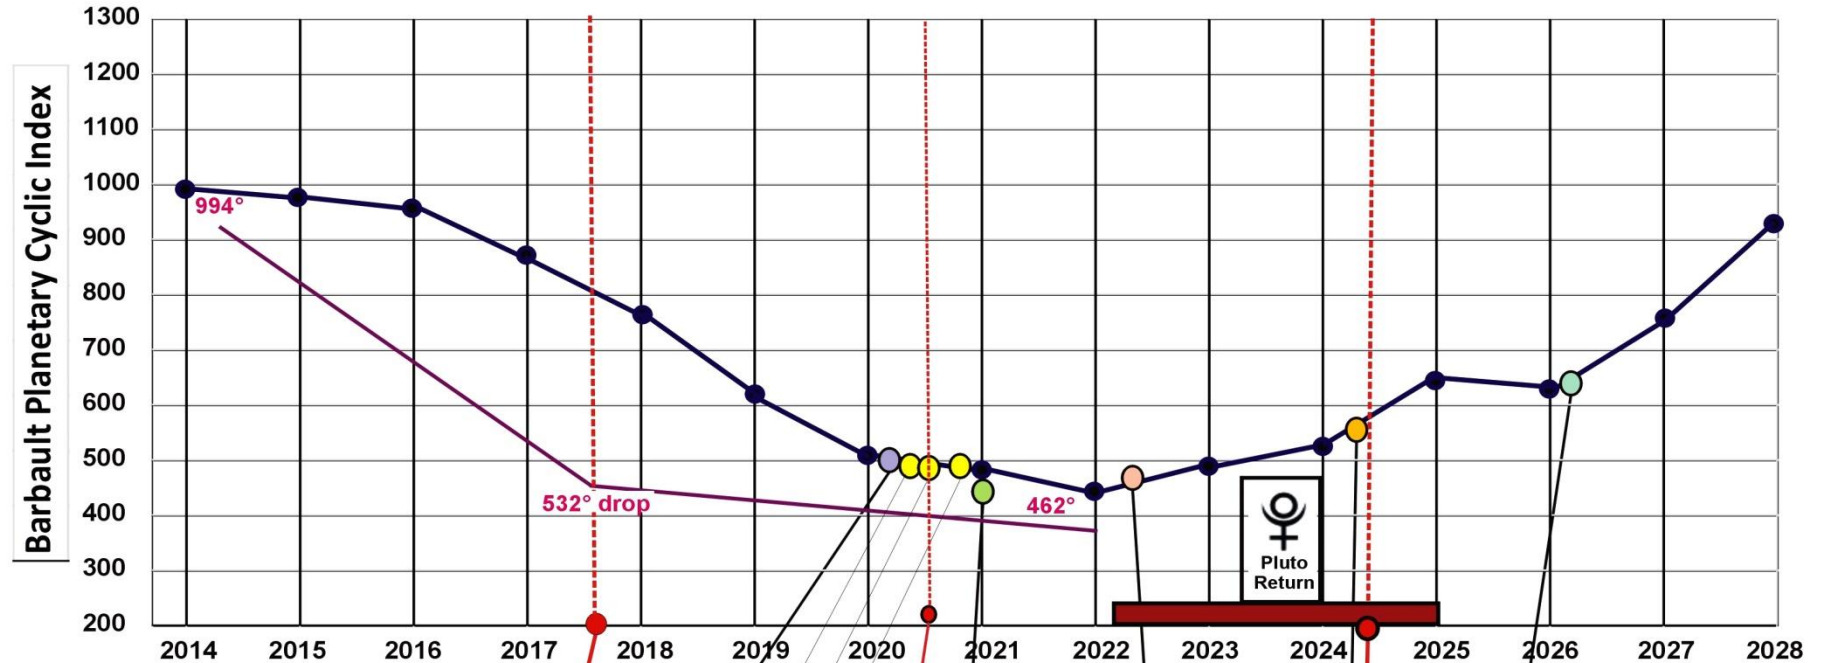

BARBAULT CYCLIC INDEX OF GLOBAL CONTRACTION, CRISIS, AND WAR -- 2014 TO 2028

And Total Solar Eclipse Paths Crossing the United States

OUTER PLANETARY CONJUNCTIONS (Chiron-Saturn listed but not in calculation)