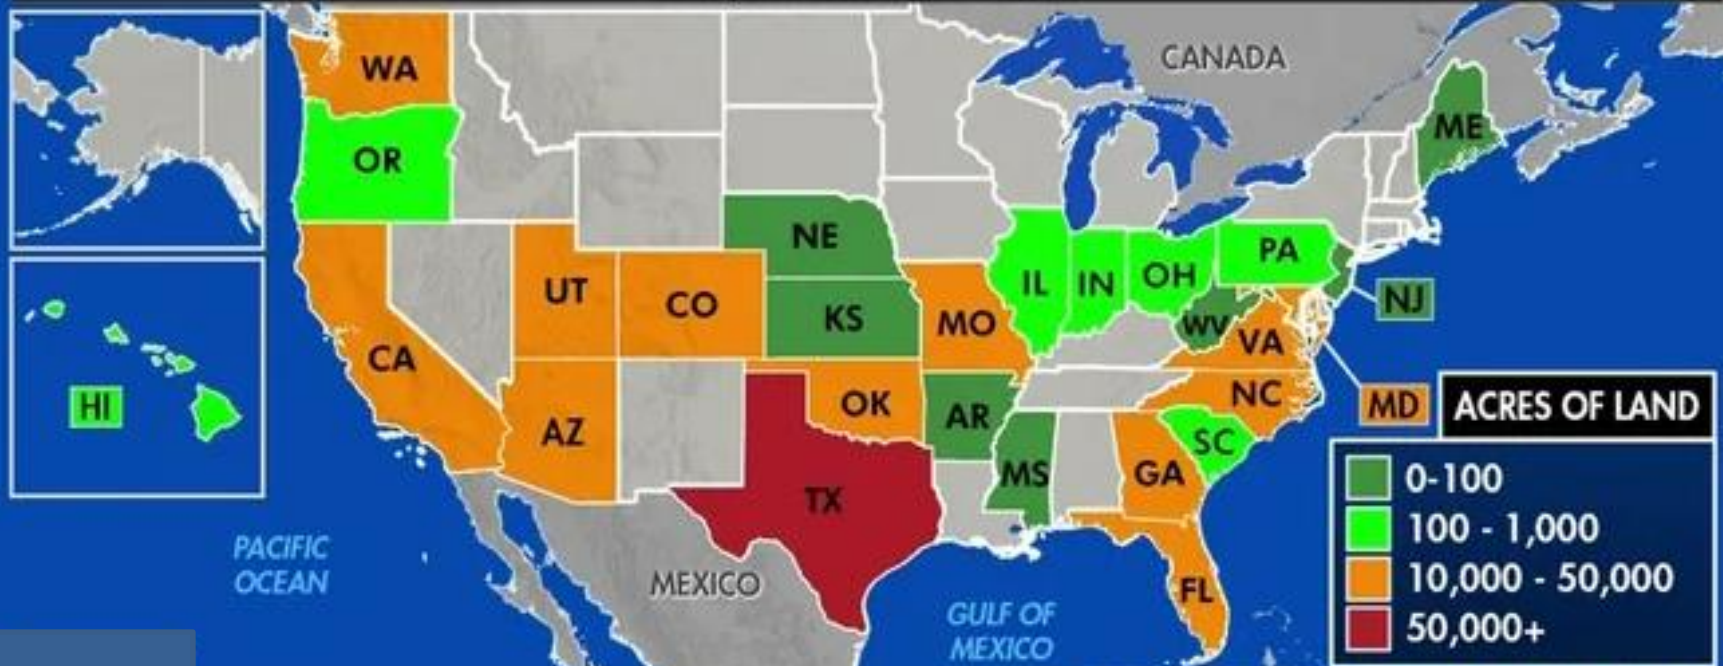

CHINA'S FARMLAND ACROSS THE UNITED STATES

383,935 TOTAL ACRES

U.S. DEPARTMENT OF AGRICULTURE