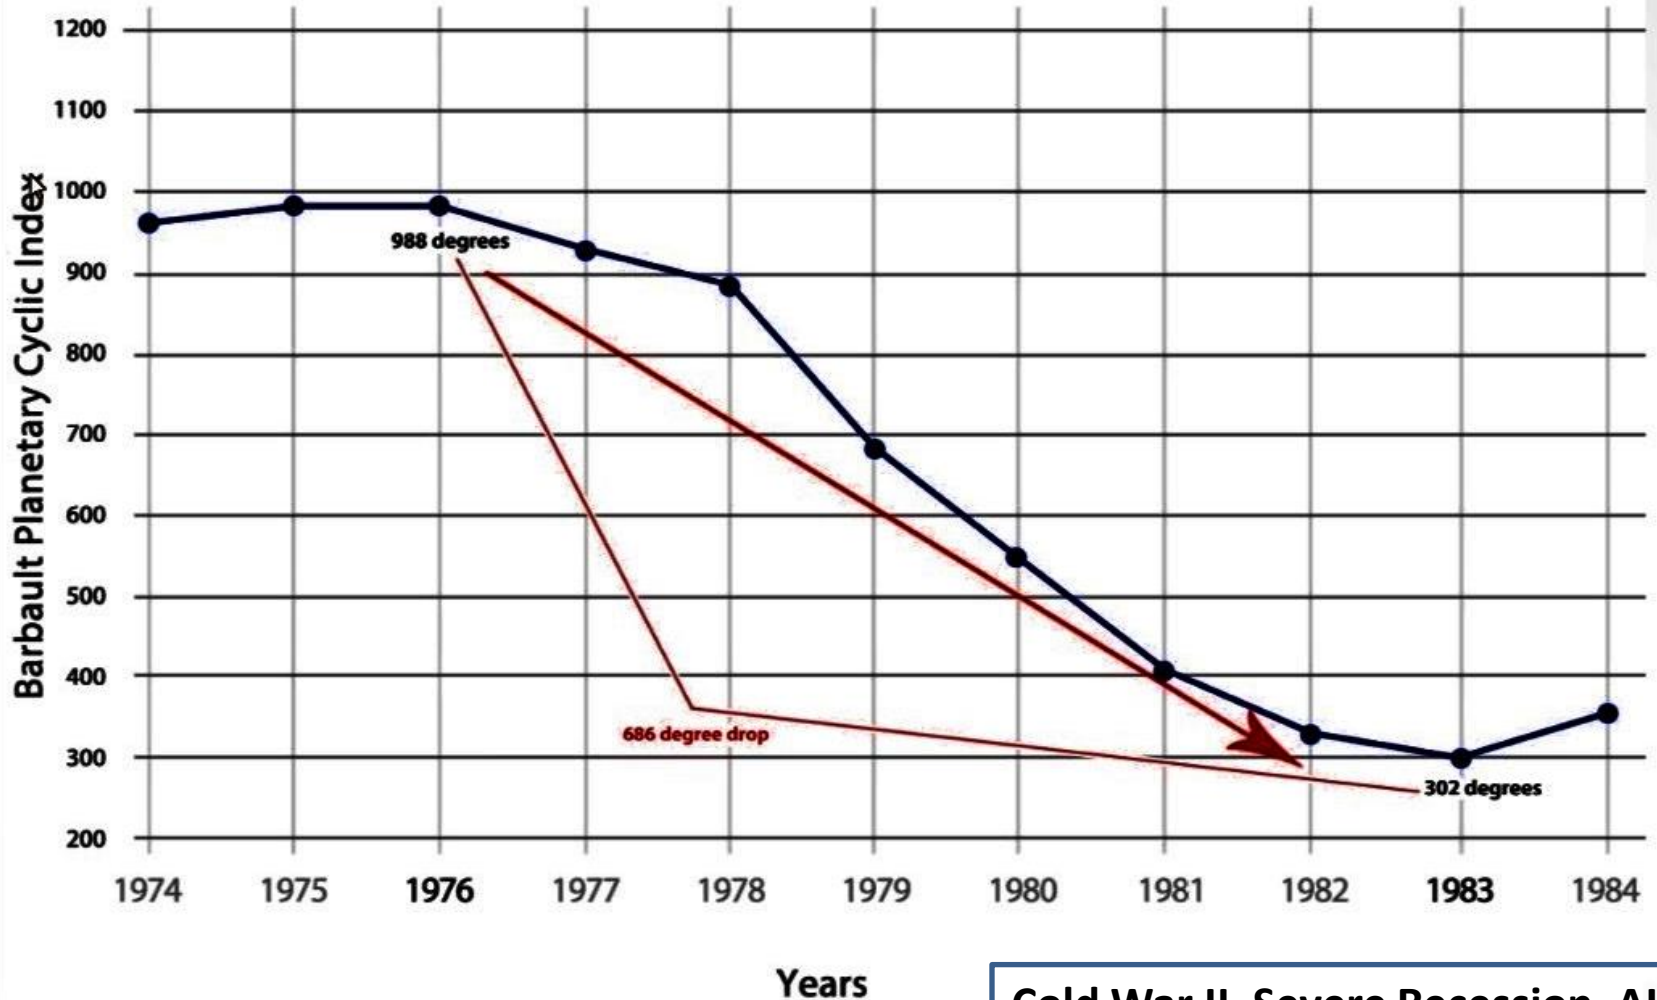

ANDRE BARBAULT

2017

2020

EIGHT PAIRS TO RE-SET

Source: HunaVaruna.net, shared freely

BARBAULT CYCLIC INDEX OF GLOBAL CONTRACTION, CRISIS, AND WAR -- 2014 TO 2028

And Total Solar Eclipse Paths Crossing the United States

Source: HunaVaruna.net, shared freely

TROUGHS -- CYCLIC INDEX PERIODS WHEN THE PLANETS ARE CLOSEST TOGETHER

Source: William Stickevers

Cold War II, Severe Recession, AIDS

UPWARD/DOWNWARD PHASES OF THE BARBAULT INDEX

BARBAULT CYCLIC INDEX – 20TH CENTURY

BARBAULT INDEX OF GLOBAL CONTRACTION, CRISIS AND REVOLUTION

1900 thru 1940

BARBAULT INDEX OF GLOBAL CONTRACTION, CRISIS AND REVOLUTION - 1936 thru 1976

BARBAULT CYCLIC INDEX – 2000 TO 2040